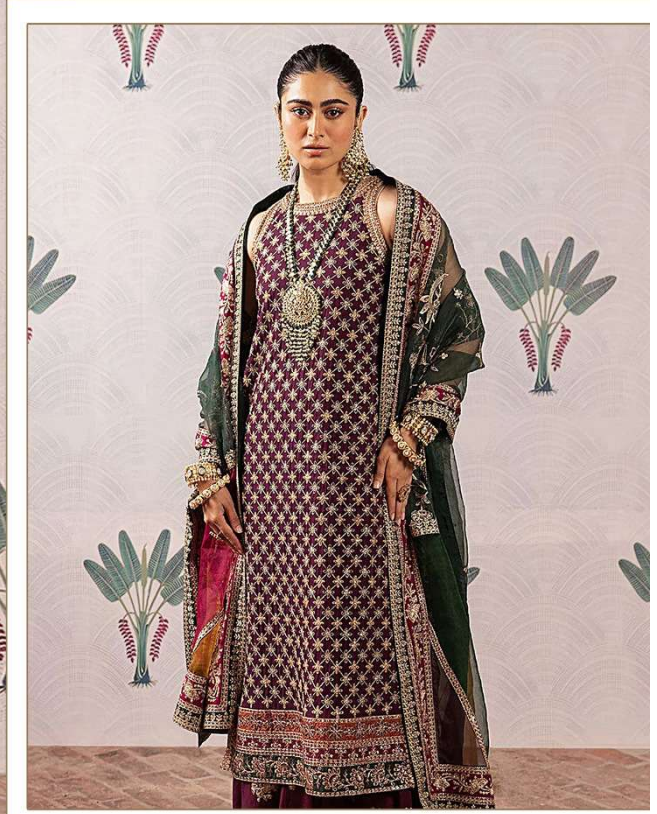

Serene[®]
Pakistani Suit
A BRAND BY MEGHA EXPORT

S - 258

TOP-FOX BLUMIG GEORGETTE HAVI EMBROIDERY
WORK WITH HAND WORK
BOTTOM-FOX BLUMIG GEORGETTE
HAVI EMBROIDERY WORK
INNER-DULL SHANTUN
DUPATTA-ORGANZA HEAVY EMBROIDERY WORK