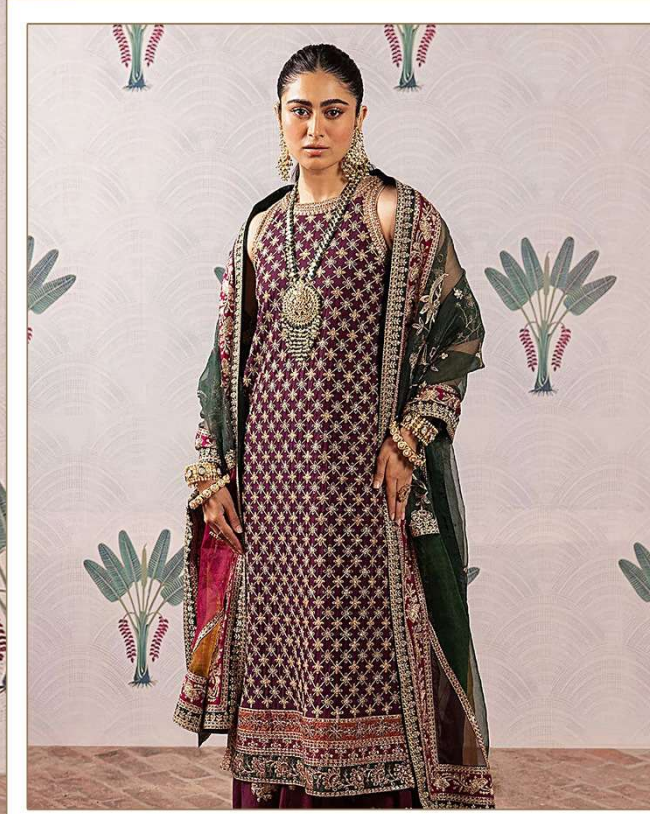

Serene[®]
Pakistani Suit
A BRAND BY MEGHA EXPORT

S - 258

TOP-FOX BLUMIG GEORGETTE HAVI EMBROIDERY
WORK WITH HAND WORK
BOTTOM-FOX BLUMIG GEORGETTE
HAVI EMBROIDERY WORK
INNER-DULL SHANTUN
DUPATTA-ORGANZA HEAVY EMBROIDERY WORK

TOP-FOR BLUMIG, GEORGETTE
WORK WITH HAND
FOR BLUMIG GEORGETTE
LIVE EMBROIDERY W
ARTIST
RZA HEAVY EMB

Serene[®]
Pakistani Suit
A BRAND BY MEGHA EXPORT

S - 258

TOP-FOX BLUMIG GEORGETTE HAVI EMBROIDERY
WORK WITH HAND WORK
BOTTOM-FOX BLUMIG GEORGETTE
HAVI EMBROIDERY WORK
INNER-DULL SHANTUN
DUPATTA-ORGANZA HEAVY EMBROIDERY WORK