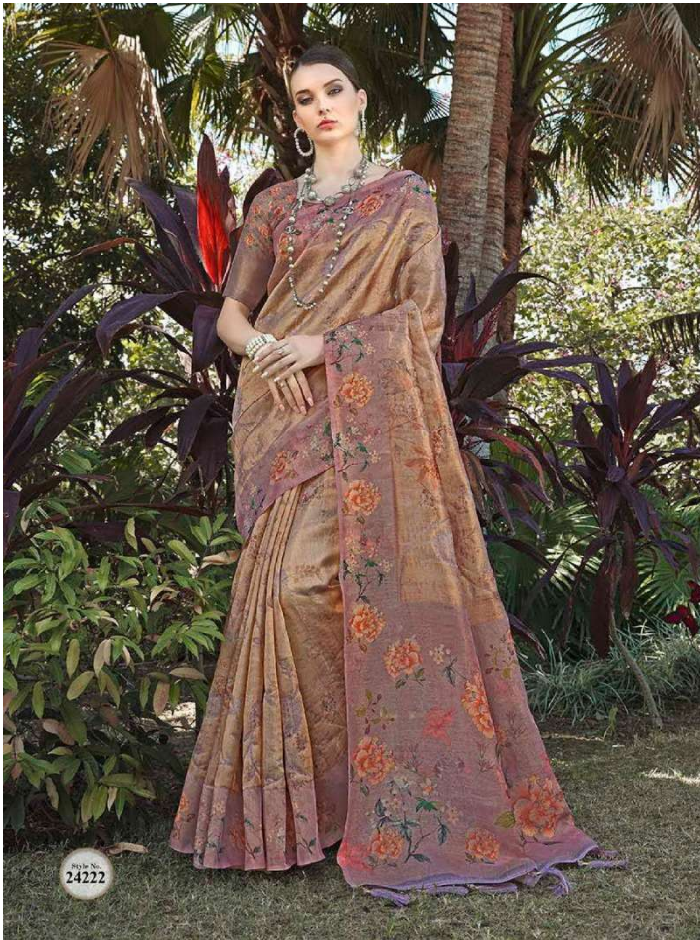

jc
JOH RIVAAJ

A close-up photograph of the same woman from the first image, holding a pink and purple floral fan. She is wearing the same brown and pink floral saree and jewelry. The background is a blurred garden setting.

T H E A S T O U N D
INFINITE CULTURE
MY EXPRESSION . MY PRIDE