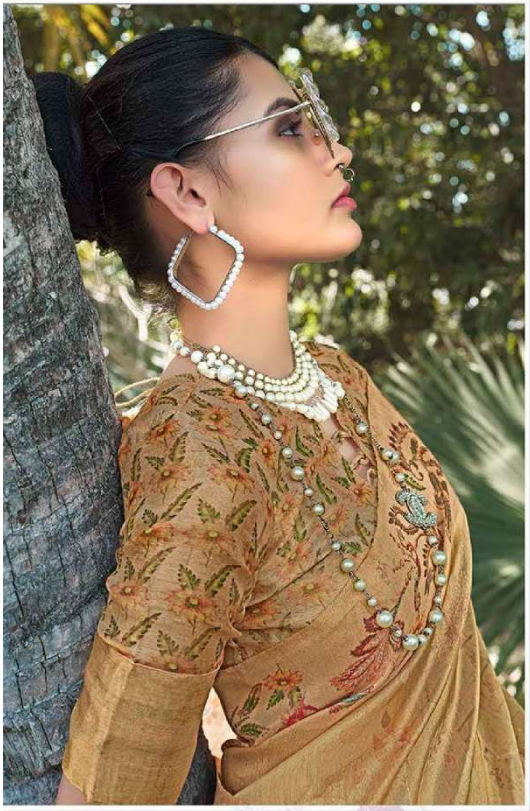

T H E R E V E L T R Y
INFINITELY COUTURE
MY EXPRESSION , MY PRIDE