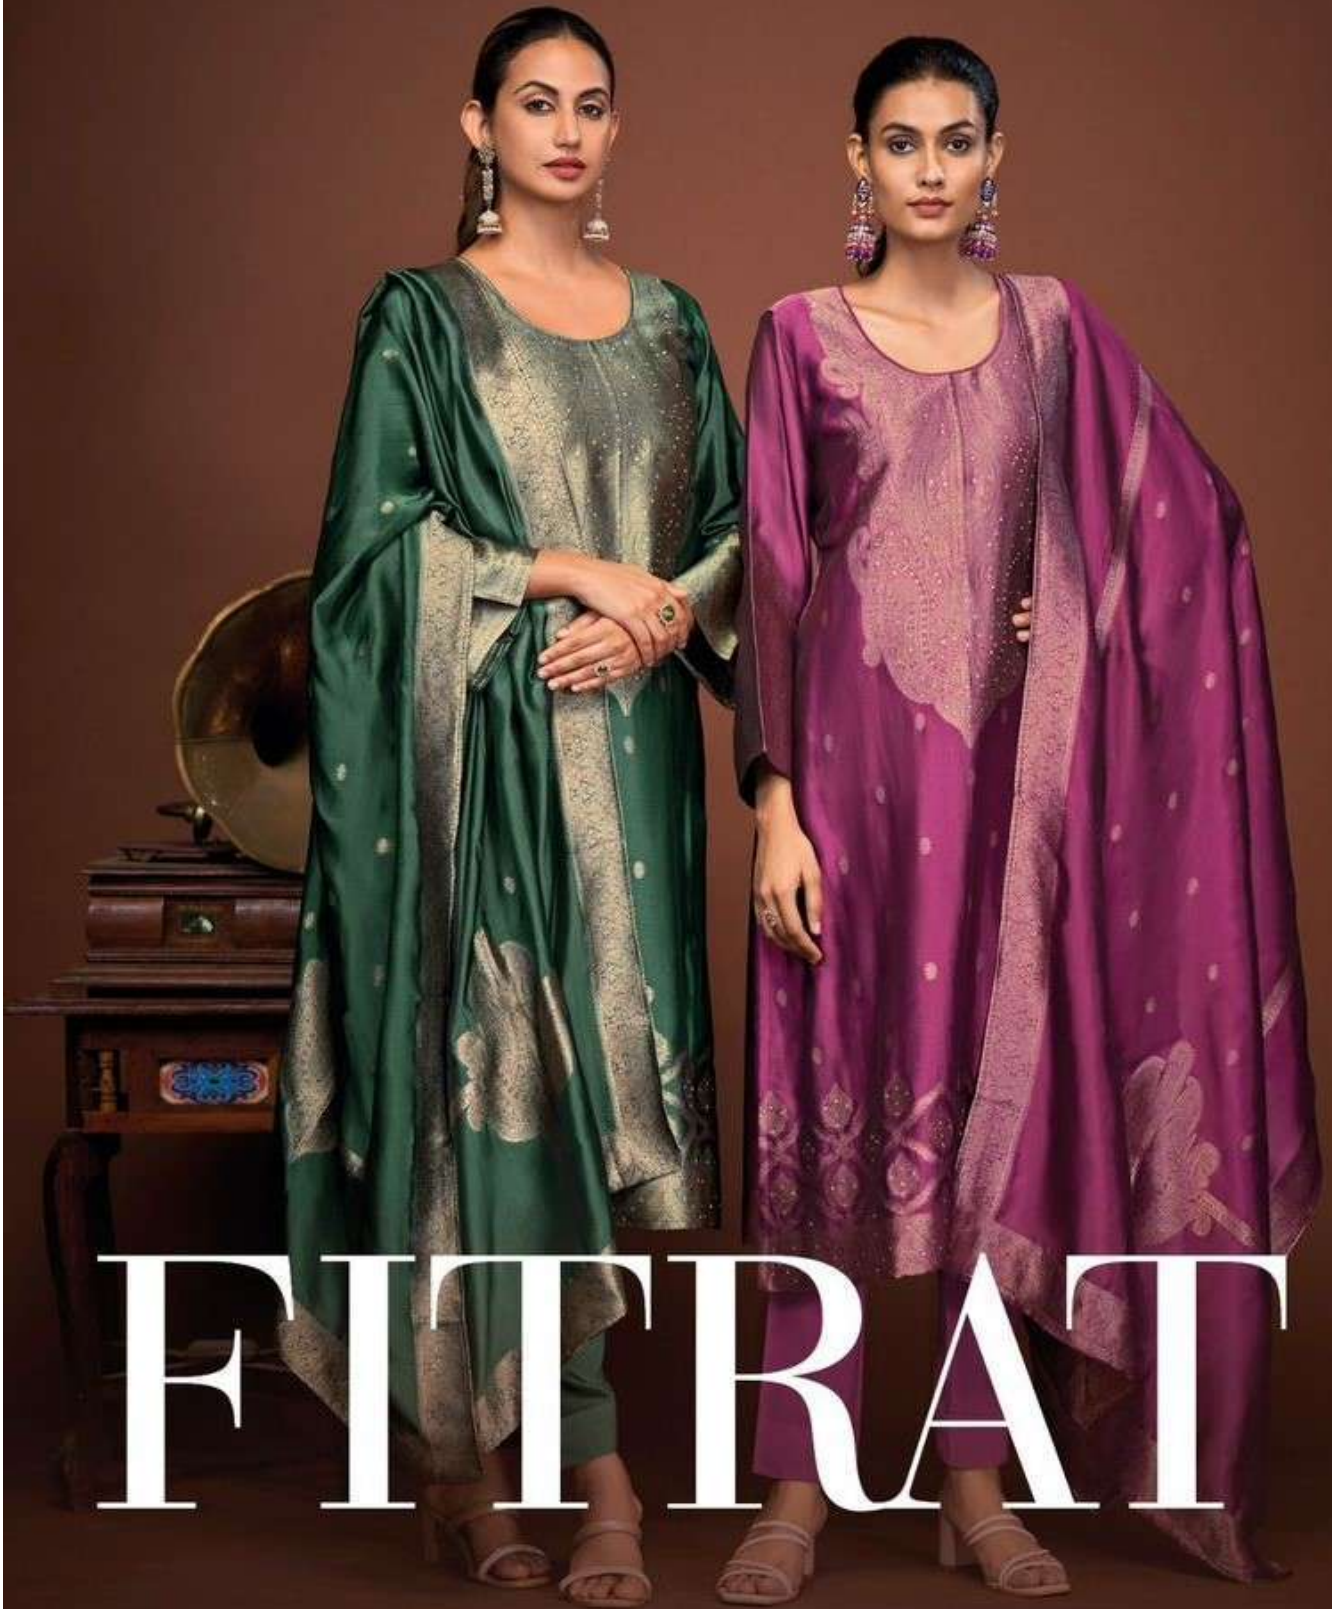

SHIVAAY
EXCLUSIVE

FITRAT