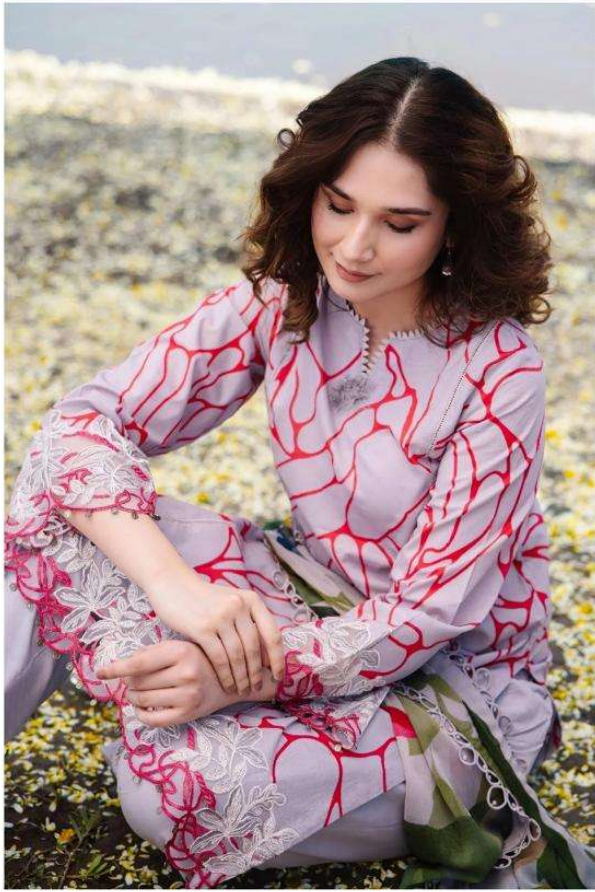

A woman with her hair in a ponytail, wearing a black dress with white abstract patterns and a colorful scarf, is looking down at a bar. The bar has several bottles of drinks, including one with a red liquid and a yellow cap. The background is a blurred outdoor setting.

Alzohaib

M.BASIC

A woman with her hair in a ponytail, wearing a black dress with white abstract patterns and a colorful scarf, is looking down at a bar. The bar has several bottles of drinks with different colored caps (yellow, green, blue).

TOP
PURE COTTON PRINT WITH
EXCLUSIVE PATCHES
EMBROIDERY (2 patches)

BOTTOM
SAMI LASHI
DUPATTA
COTTONCHIFFON

SIZE INFORMATION:
M: 36-38
L: 38-40
XL: 40-42

Alzohab

M.BASIC

AZ-1022

TOP
PURE COTTON PRINT WITH
EXCLUSIVE FINISHES
EMBROIDERY (2 Pieces)