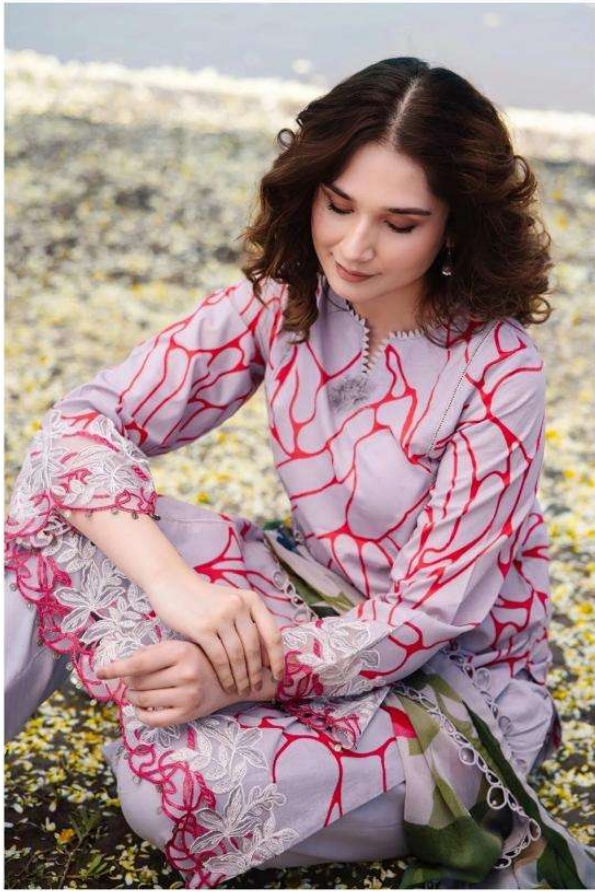

Alzohaib

**M.BASIC**

A woman with her hair in a ponytail, wearing a black dress with white abstract patterns and a colorful scarf, is looking down at a bar. The bar has several bottles of drinks with different colored caps (yellow, green, blue). The background is a blurred outdoor setting.

Alzohaib

**M.BASIC**

AZ.1021 AZ.1022

Alzohaib

Alzohaib

**M.BASIC**

AZ-1021

TOP  
PURE COTTON PRINT WITH  
EXCLUSIVE PATCHES  
EMBROIDERY ( 2 patches )

BOTTOM  
SAMI LASHI  
DUPATA  
COTTONCHIFFON

SIZE INFORMATION:  
M: 36-38  
L: 38-40  
XL: 40-42

Alzohab

**M.BASIC**

AZ-1022

TOP  
PURE COTTON PRINT WITH  
EXCLUSIVE FINISHES  
EMBROIDERY (2 Pieces)

BOTTOM  
SEMILAIN  
DUPATTA  
COTTON/CHIFFON