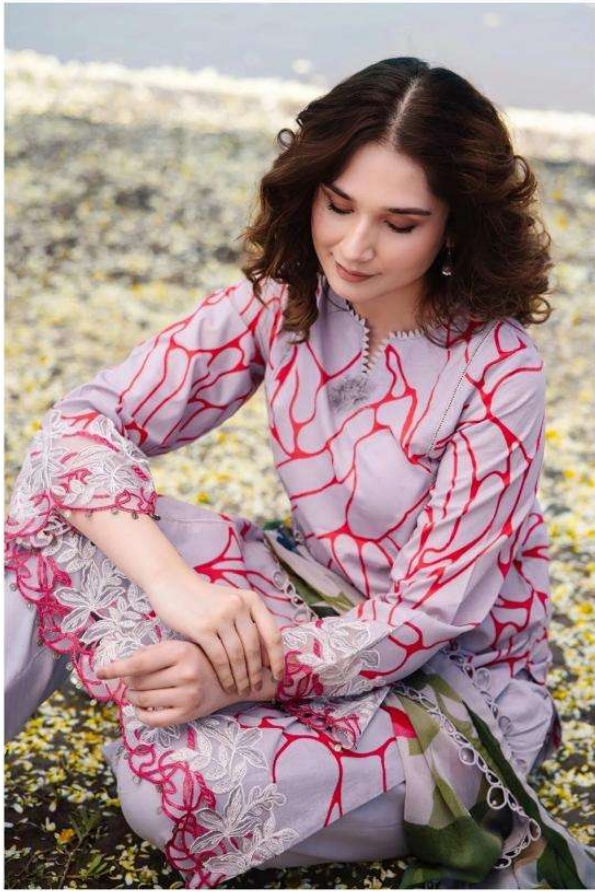

A woman with her hair in a ponytail, wearing a black dress with white abstract patterns and a colorful scarf, is looking down at a bar. The bar has several bottles with different colored caps (yellow, green, blue). The background is a blurred outdoor setting.

Alzohaib

**M.BASIC**

A woman with her hair in a ponytail, wearing a black dress with white abstract patterns and a colorful scarf, is looking down at a bar. The bar has several bottles of drinks with different colored caps (yellow, green, blue). The background is a blurred outdoor setting.

Alzohab

**M.BASIC**

AZ-1022

TOP  
PURE COTTON PRINT WITH  
EXCLUSIVE FINISHES  
EMBROIDERY (2 Pieces)

BOTTOM  
SEMI LAIN  
DUPATTA  
COTTON/CHIFFON

USE WASHING