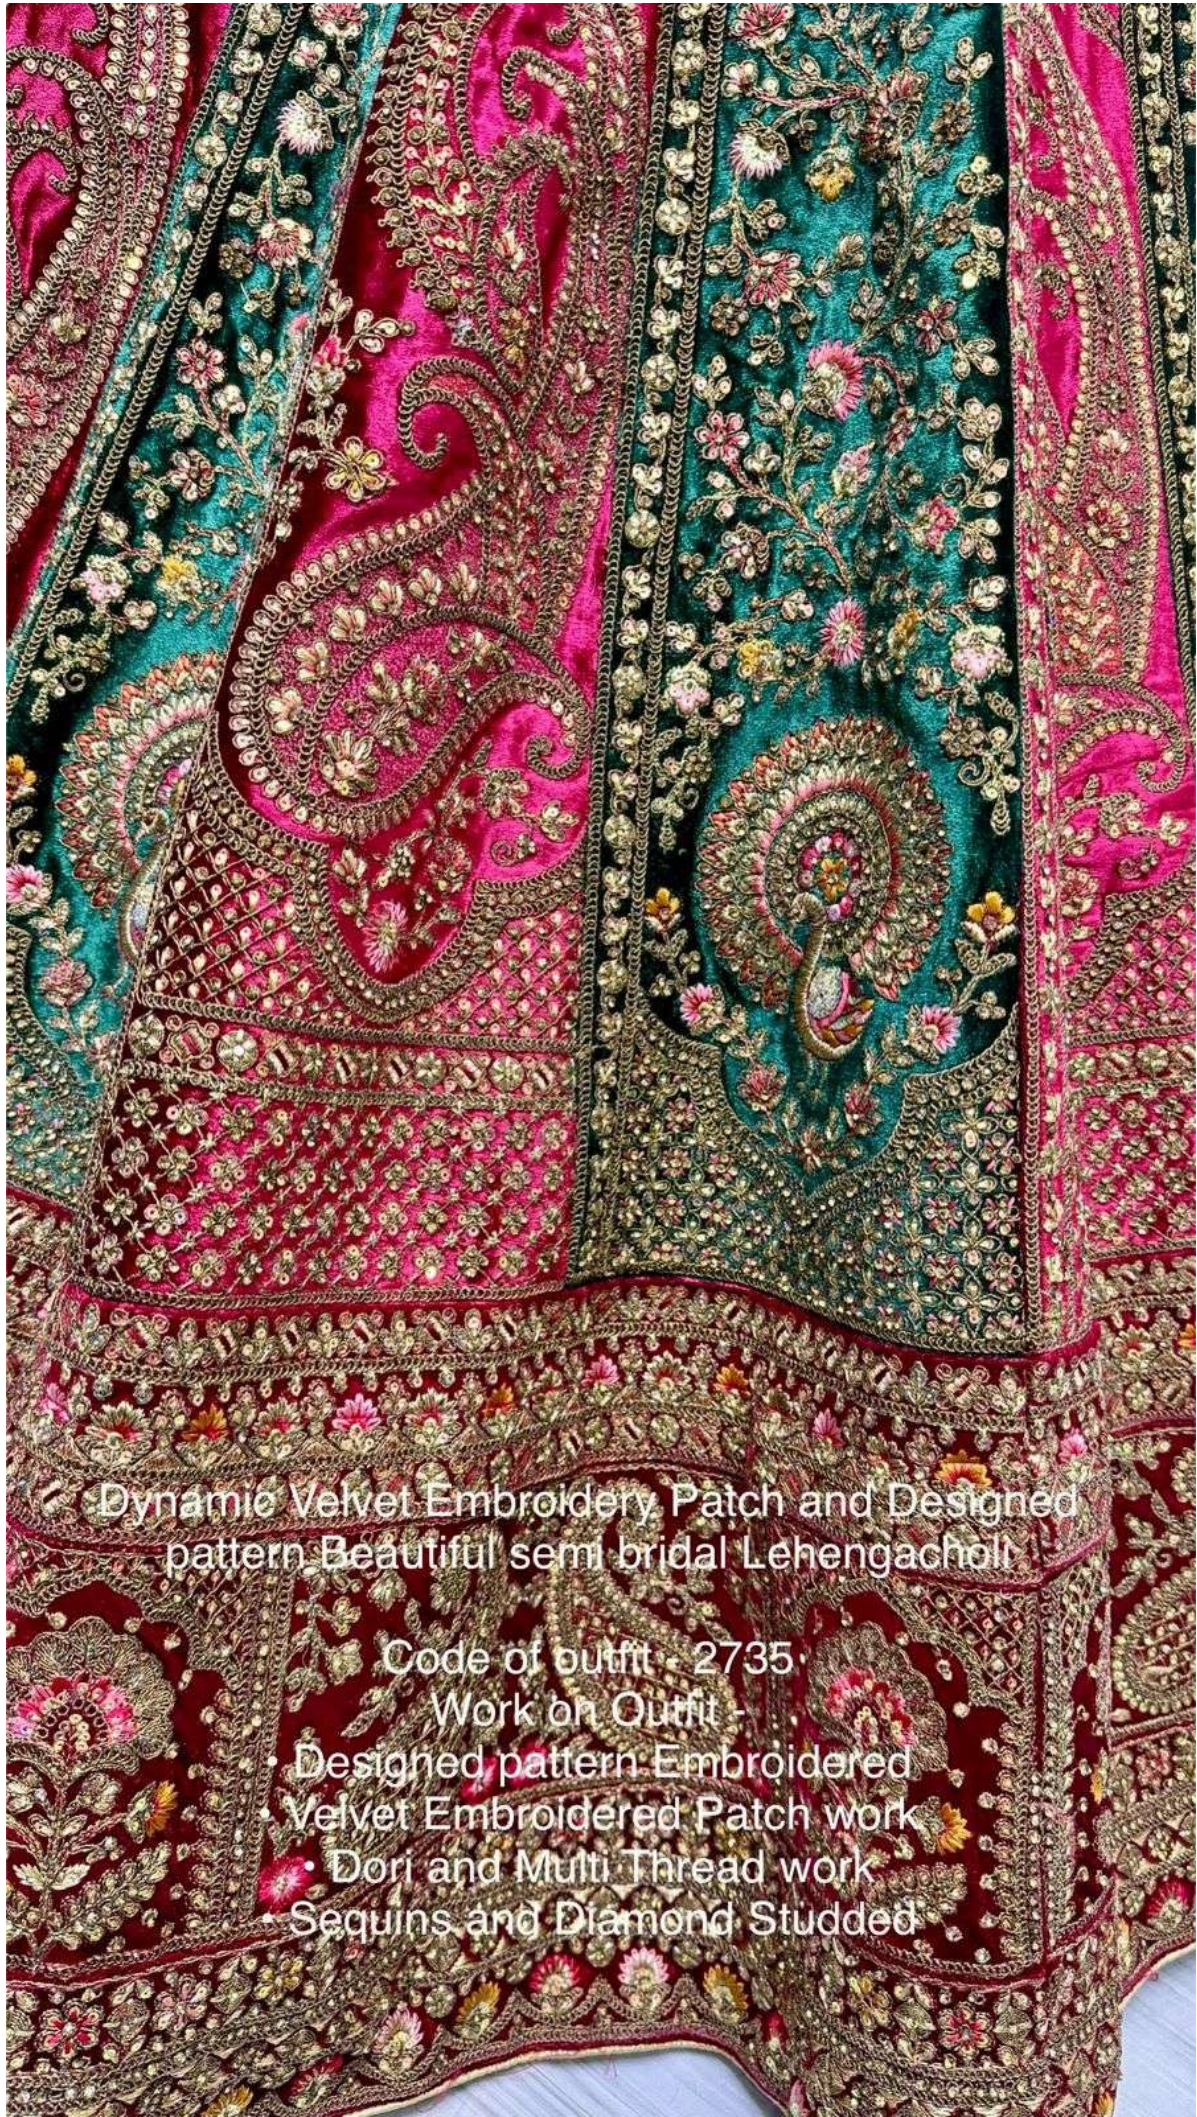

2735-B
Rani Pink

2735-B
Rani Pink

2735-B
Rani Pink

2735-B
Rani Pink

Dynamic Velvet Embroidery Patch and Designed pattern Beautiful semi bridal Lehengacholi

Code of outfit - 2735

Work on Outfit -

- Designed pattern Embroidered
- Velvet Embroidered Patch work
- Dori and Multi Thread work
- Sequins and Diamond Studded

2735
Blouse Front

Dynamic Velvet Embroidery
Patch and Designed pattern
Beautiful semi bridal
Lehengacholi

Code of outfit - 2735

Work on Outfit -

- Designed pattern
Embroidered
- Velvet Embroidered Patch
work
- Dori and Multi Thread
work
- Sequins and Diamond
Studded

2735-A
Chicku

2735-A
Chicku

2735-A
Chicku

Dynamic Velvet Embroidery Patch and Designed pattern Beautiful semi bridal Lehengacholi

Code of outfit - 2735

Work on Outfit -

- Designed pattern Embroidered
- Velvet Embroidered Patch work
- Dori and Multi Thread work
- Sequins and Diamond Studded

Dynamic Velvet
Embroidery Patch and
Designed pattern Beautiful
semi bridal Lehengacholi

Code of outfit - 2735

Work on Outfit -

- Designed pattern
Embroidered
- Velvet Embroidered
Patch work
- Dori and Multi Thread
work
- Sequins and Diamond
Studded