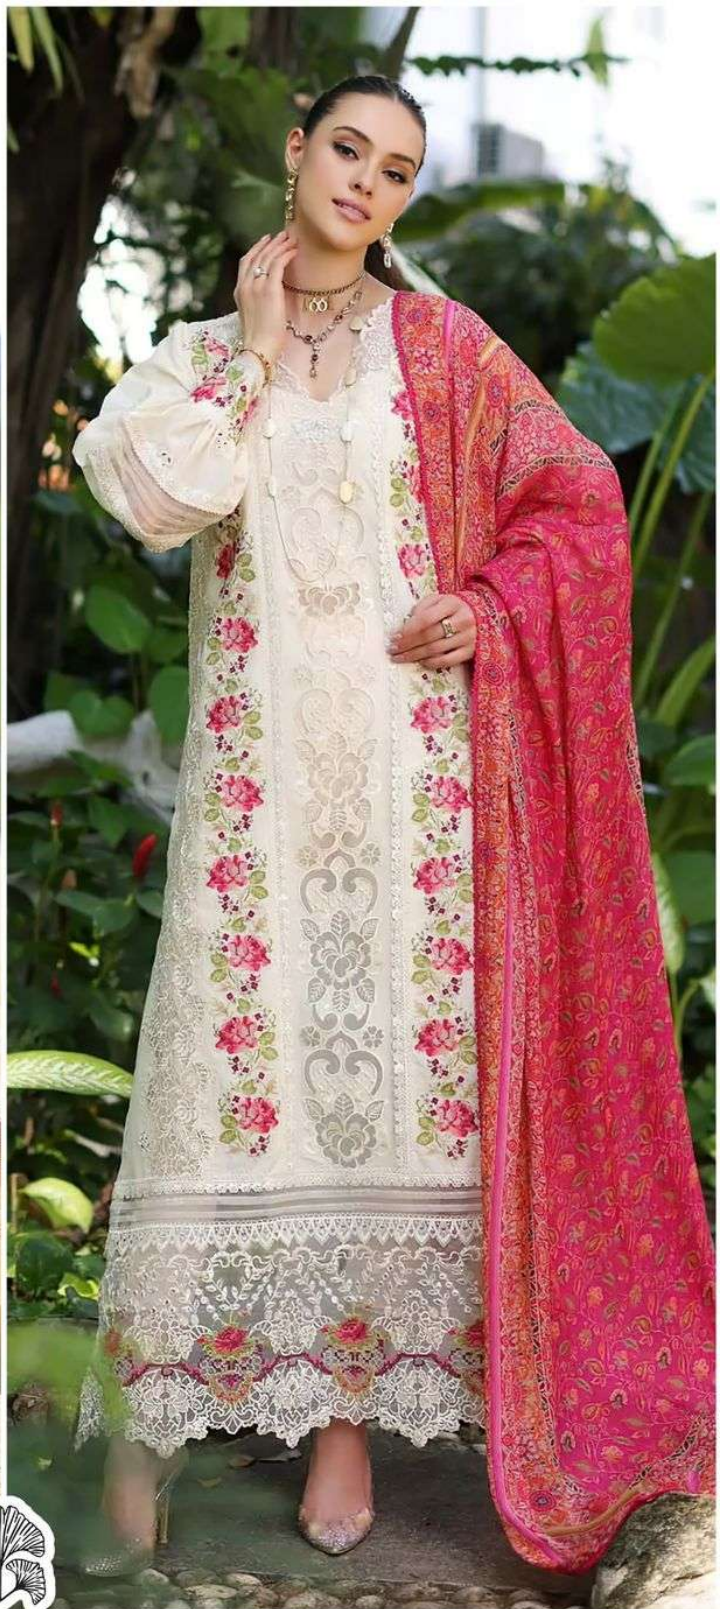

ZAHA

ADAN LIBAS

(LAWN COLLECTION)

VOL-1

ADAN LIBAS
(LAWN COLLECTION)
VOL-1

ZAHA

D.No.10306

TOP Cambric Cotton With
Heavy Embroidery Work

BOTTOM-INNER Semi Lawn

DUPATTA Tubby Silk with
Print

ZAHA

ADAN LIBAS

(LAWN COLLECTION)

VOL-1

ADAN LIBAS
(LAWAN COLLECTION)

Z A H A

D No 10305

ADAN LIBAS
(LAWN COLLECTION)
VOL-1

ZAHA

D.No.10307

TOP Cambric Cotton With
Heavy Embroidery Work

BOTTOM-INNER Semi Lawn

DUPATTA Tubby Silk with
Print

ADAN LIBAS
(LAWN COLLECTION)
VOL-1
TOP: Cambric Cotton With Heavy Embroidery Work
BOTTOM: INNE

ZAHARA

ADAN LIBAS (LAWN COLLECTION) VOL-1 ZAHA D.No.103
TOP: Cambric Cotton With Heavy Embroidery Work BOTTOM:INNER S... DUPAT

ADAN LIBAS

(LAWN COLLECTION)
VOL-1

TOP Cambric Cotton With Heavy Embroidery Work