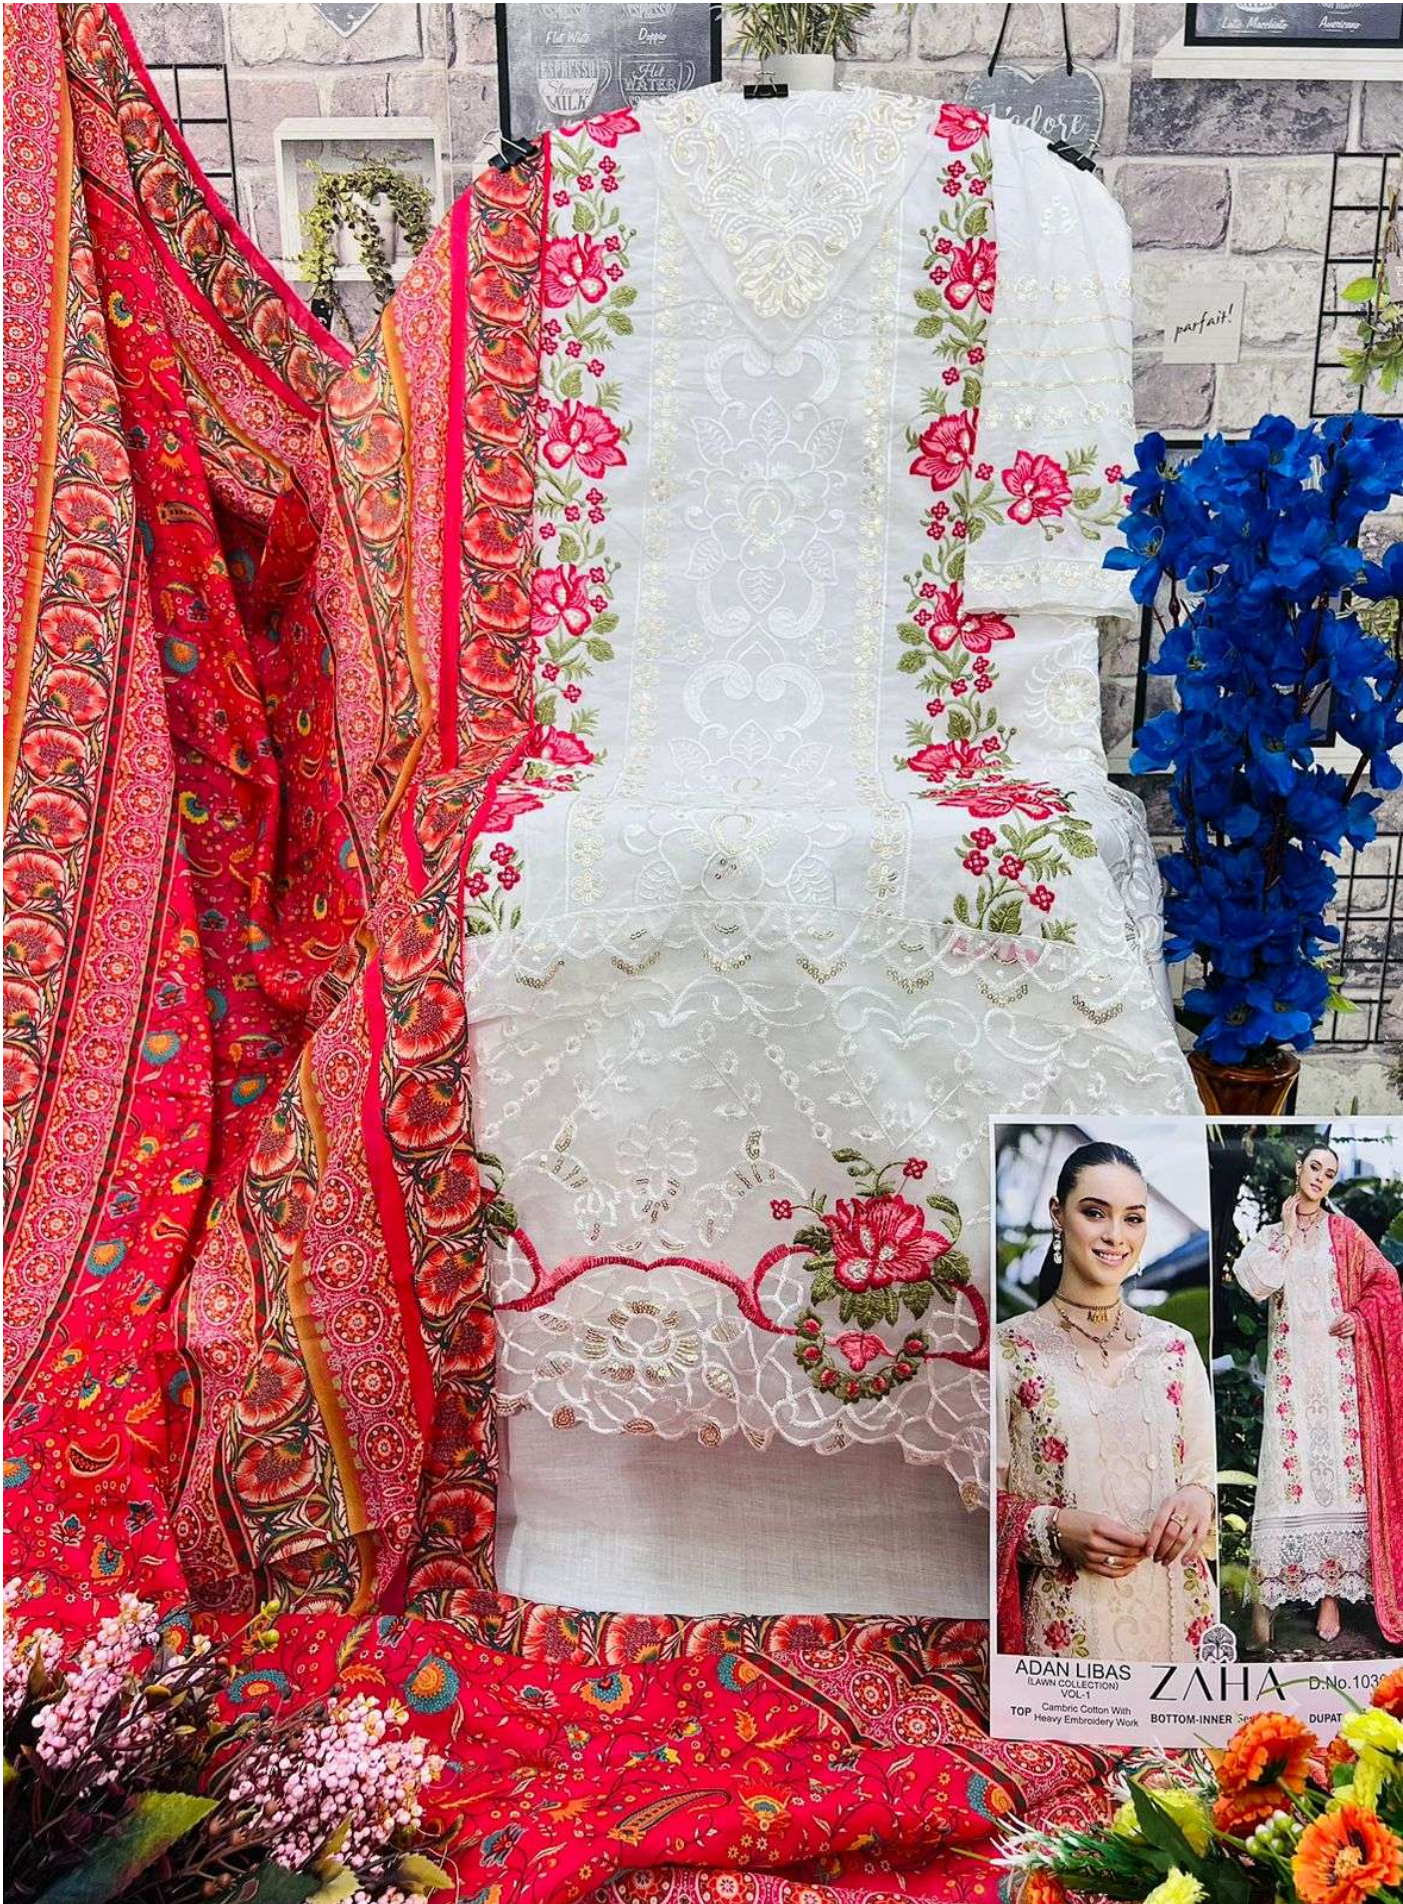

BOTTOM-INNER Semi Lawn

DUPATTA Tubby Silk with
Print

ZAHA

ADAN LIBAS

(LAWN COLLECTION)

VOL-1

ADAN LIBAS
(LAWN COLLECTION)
VOL-1

ZAHA

D.No.10305

TOP Cambric Cotton With
Heavy Embroidery Work

BOTTOM-INNER Semi Lawn

DUPATTA Tubby Silk with
Print

ADAN LIBAS
(LAWN COLLECTION)
VOL-1

ZAHA

D.No.10307

TOP Cambric Cotton With
Heavy Embroidery Work

BOTTOM-INNER Semi Lawn

DUPATTA Tubby Silk with
Print

ADAN LIBAS
(LAWN COLLECTION)
VOL-1
TOP: Cambric Cotton With Heavy Embroidery Work
BOTTOM: INNE
ZAHARA

ADAN LIBAS (LAWN COLLECTION) VOL-1 ZAHA D.No.103
TOP: Cambric Cotton With Heavy Embroidery Work BOTTOM:INNER S... DUPAT

ADAN LIBAS

(LAWN COLLECTION)
VOL-1

TOP Cambric Cotton With Heavy Embroidery Work

BOTTOM-INNER Semi Lawn **DUPATTA** Tubby Silk with Print

10305

10306

10307

ADAN LIBAS
(LAWN COLLECTION)
VOL-1
TOP Cambric Cotton With
Heavy Embroidery Work
ZAHA
BOTTOM-INNER Semi