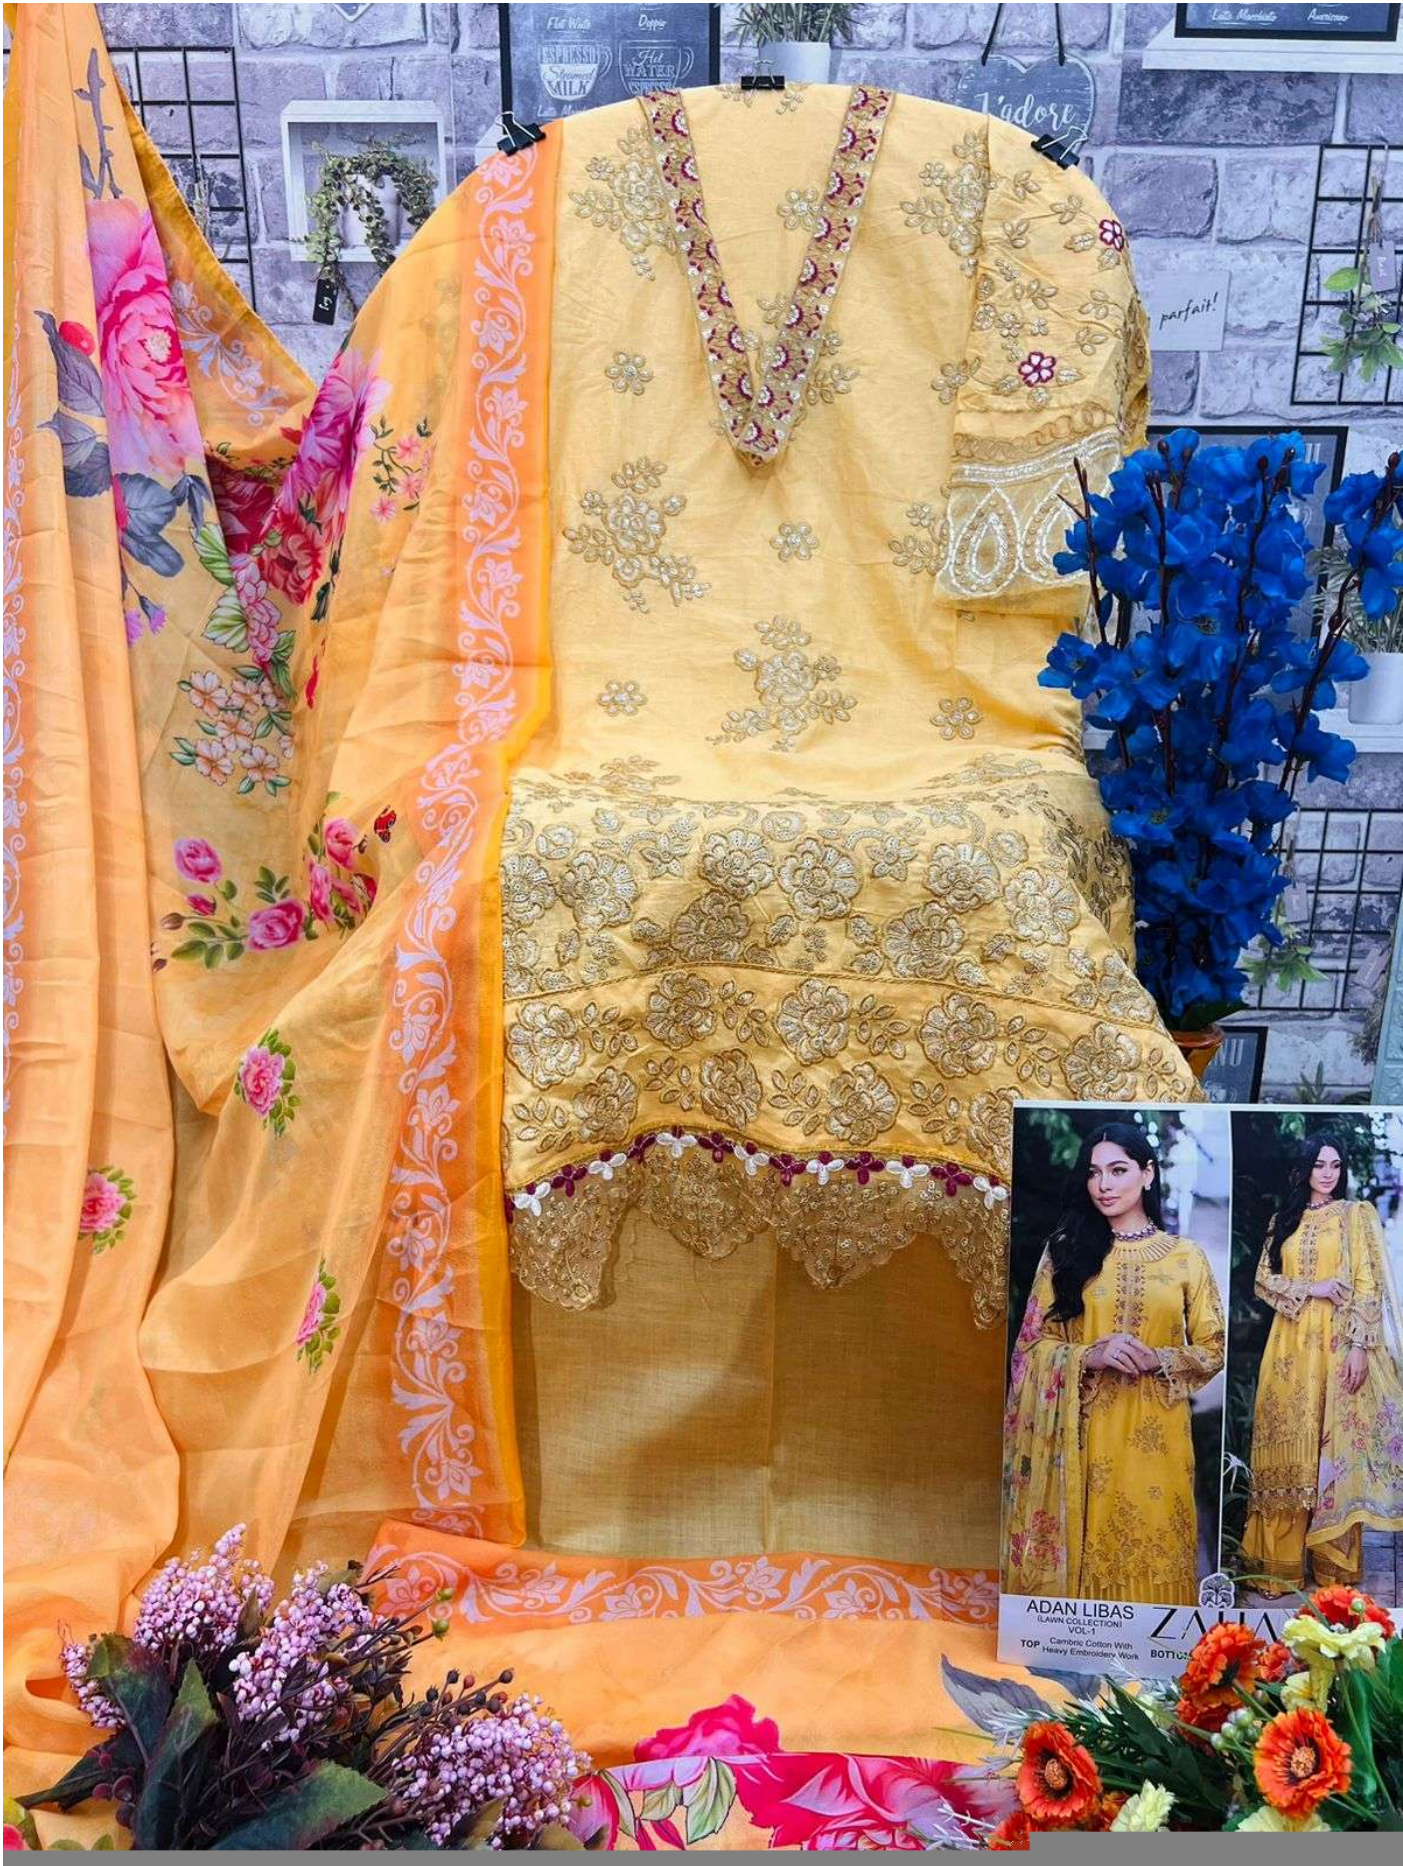

BOTTOM-INNER Semi Lawn

DUPATTA Tubby Silk with
Print

ZAHA

ADAN LIBAS

(LAWN COLLECTION)

VOL-1

ADAN LIBAS
(LAWAN COLLECTION)

Z A H A

D No 10305

ADAN LIBAS
(LAWN COLLECTION)
VOL-1

ZAHA

D.No.10307

TOP Cambric Cotton With
Heavy Embroidery Work

BOTTOM-INNER Semi Lawn

DUPATTA Tubby Silk with
Print

ADAN LIBAS
(LAWN COLLECTION)
VOL-1
TOP: Cambric Cotton With Heavy Embroidery Work
BOTTOM: INNE

BOTTOM-INNER Semi Lawn **DUPATTA** Tubby Silk with Print

10305

10306

10307

ADAN LIBAS
(LAWN COLLECTION)
VOL-1
TOP Cambric Cotton With
Heavy Embroidery Work
ZAHA
BOTTOM-INNER Semi

ADAN LIBAS
(LAWN COLLECTION)
V01-1
TOP - Cambric Cotton With
Heavy Embroidery Work