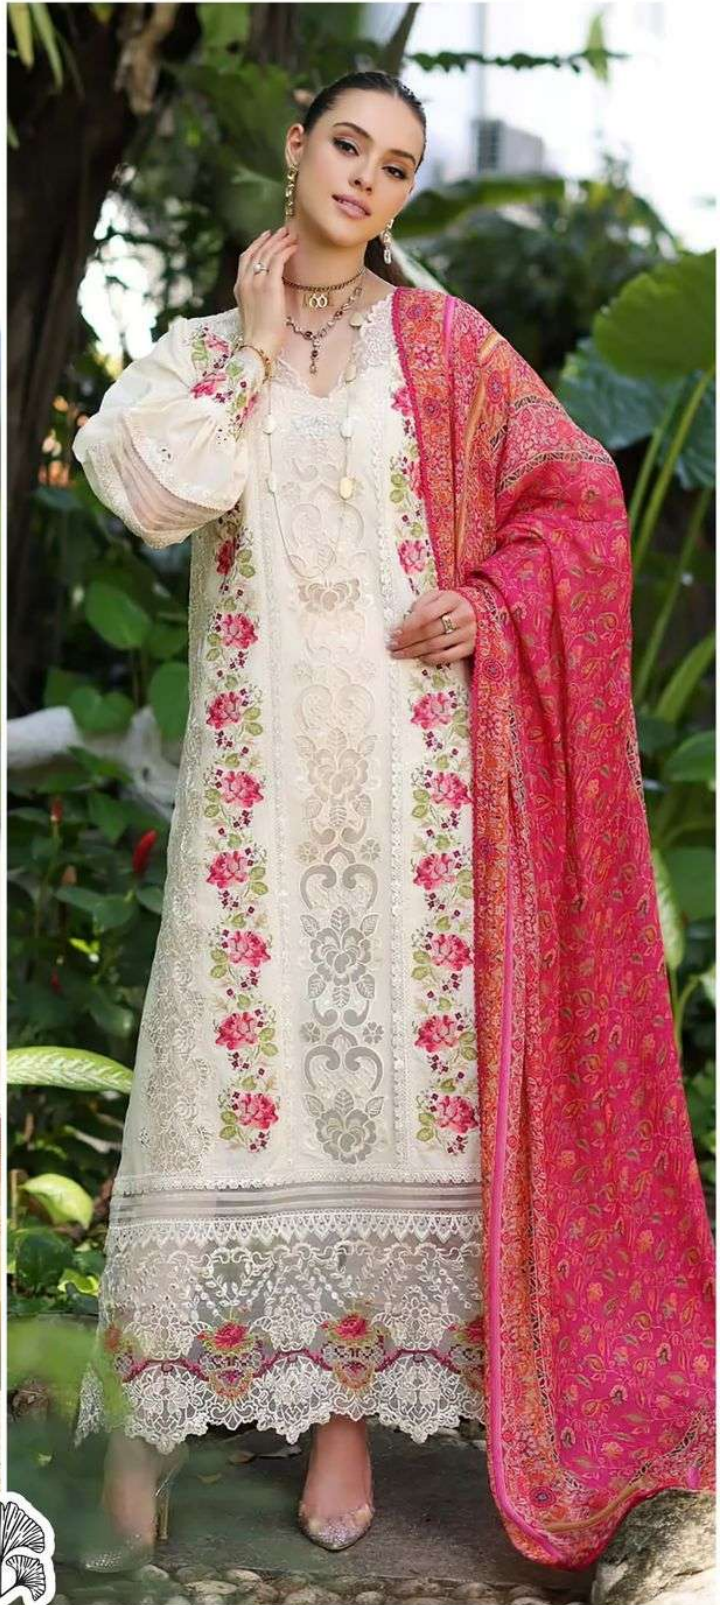

ZAHA

ADAN LIBAS

(LAWN COLLECTION)

VOL-1

ADAN LIBAS
(LAWN COLLECTION)
VOL-1

ZAHA

D.No.10306

TOP Cambric Cotton With
Heavy Embroidery Work

BOTTOM-INNER Semi Lawn

DUPATTA Tubby Silk with
Print

ZAHA

ADAN LIBAS

(LAWN COLLECTION)

VOL-1

ADAN LIBAS
(LAWN COLLECTION)
VOL-1

ZAHA

D.No.10305

TOP Cambric Cotton With
Heavy Embroidery Work

BOTTOM-INNER Semi Lawn

DUPATTA Tubby Silk with
Print

ADAN LIBAS
(LAWN COLLECTION)
VOL-1

ZAHA

D.No.10307

TOP Cambric Cotton With
Heavy Embroidery Work

BOTTOM-INNER Semi Lawn

DUPATTA Tubby Silk with
Print

ADAN LIBAS
(LAWN COLLECTION)
VOL-1
TOP: Cambric Cotton With Heavy Embroidery Work
BOTTOM: INNE
ZAHARA

ADAN LIBAS (LAWN COLLECTION) VOL-1 ZAHA D.No.103
TOP: Cambric Cotton With Heavy Embroidery Work BOTTOM:INNER S... DUPAT