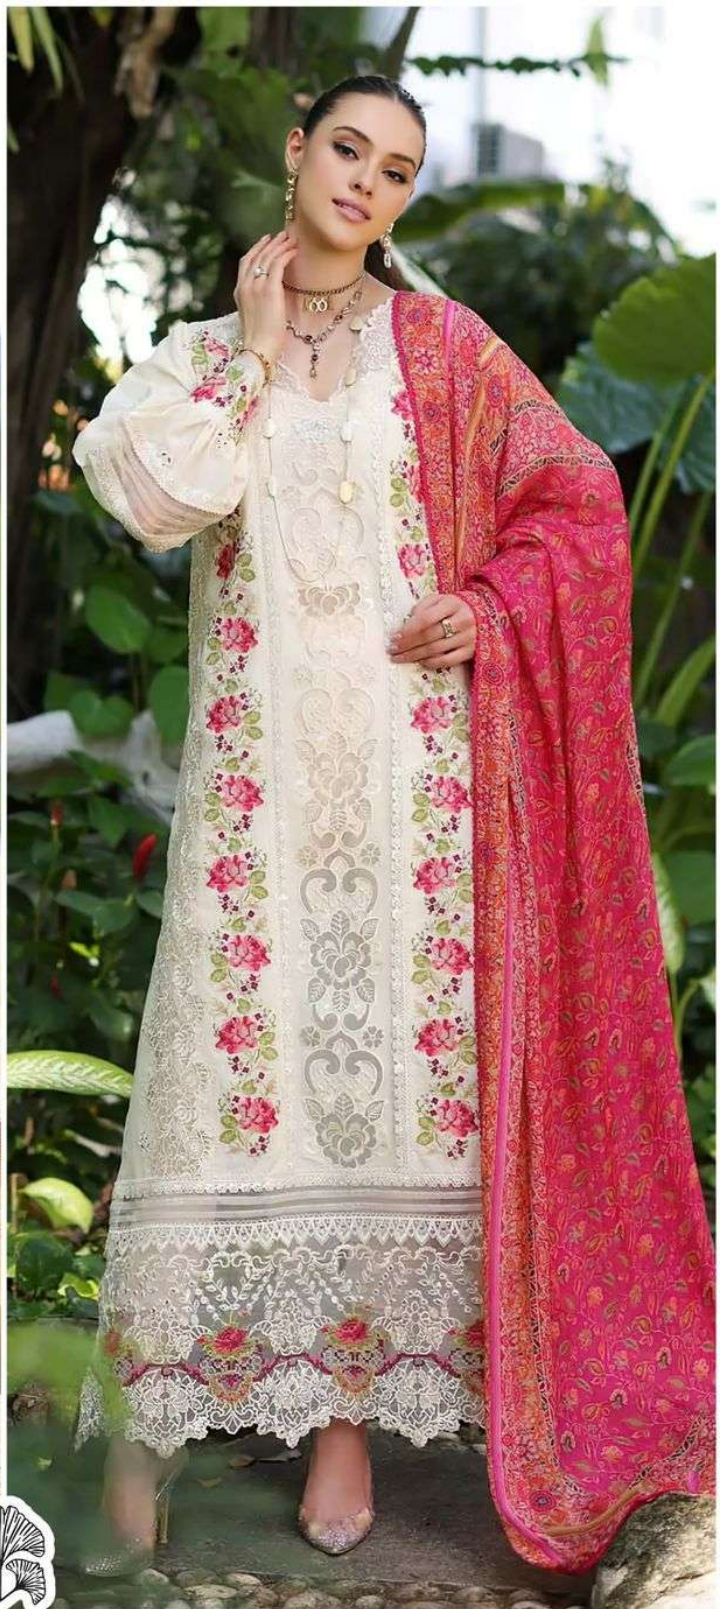

ZAHA

ADAN LIBAS

(LAWN COLLECTION)

VOL-1

**ADAN LIBAS**  
(LAWN COLLECTION)  
VOL-1

**ZAHA**

**D.No.10306**

**TOP** Cambric Cotton With  
Heavy Embroidery Work

**BOTTOM-INNER** Semi Lawn

**DUPATTA** Tubby Silk with  
Print

ZAHA

ADAN LIBAS

(LAWN COLLECTION)

VOL-1

**ADAN LIBAS**  
(LAWN COLLECTION)  
VOL-1

**ZAHA**

**D.No.10305**

**TOP** Cambric Cotton With  
Heavy Embroidery Work

**BOTTOM-INNER** Semi Lawn

**DUPATTA** Tubby Silk with  
Print

**ADAN LIBAS**  
(LAWN COLLECTION)  
VOL-1

**ZAHA**

**D.No.10307**

**TOP** Cambric Cotton With  
Heavy Embroidery Work

**BOTTOM-INNER** Semi Lawn

**DUPATTA** Tubby Silk with  
Print

ADAN LIBAS  
(LAWN COLLECTION)  
VOL-1  
TOP: Cambric Cotton With Heavy Embroidery Work  
BOTTOM: INNE  
**ZAHARA**

ADAN LIBAS (LAWN COLLECTION) VOL-1 ZAHA D.No.103  
TOP: Cambric Cotton With Heavy Embroidery Work BOTTOM:INNER S... DUPAT