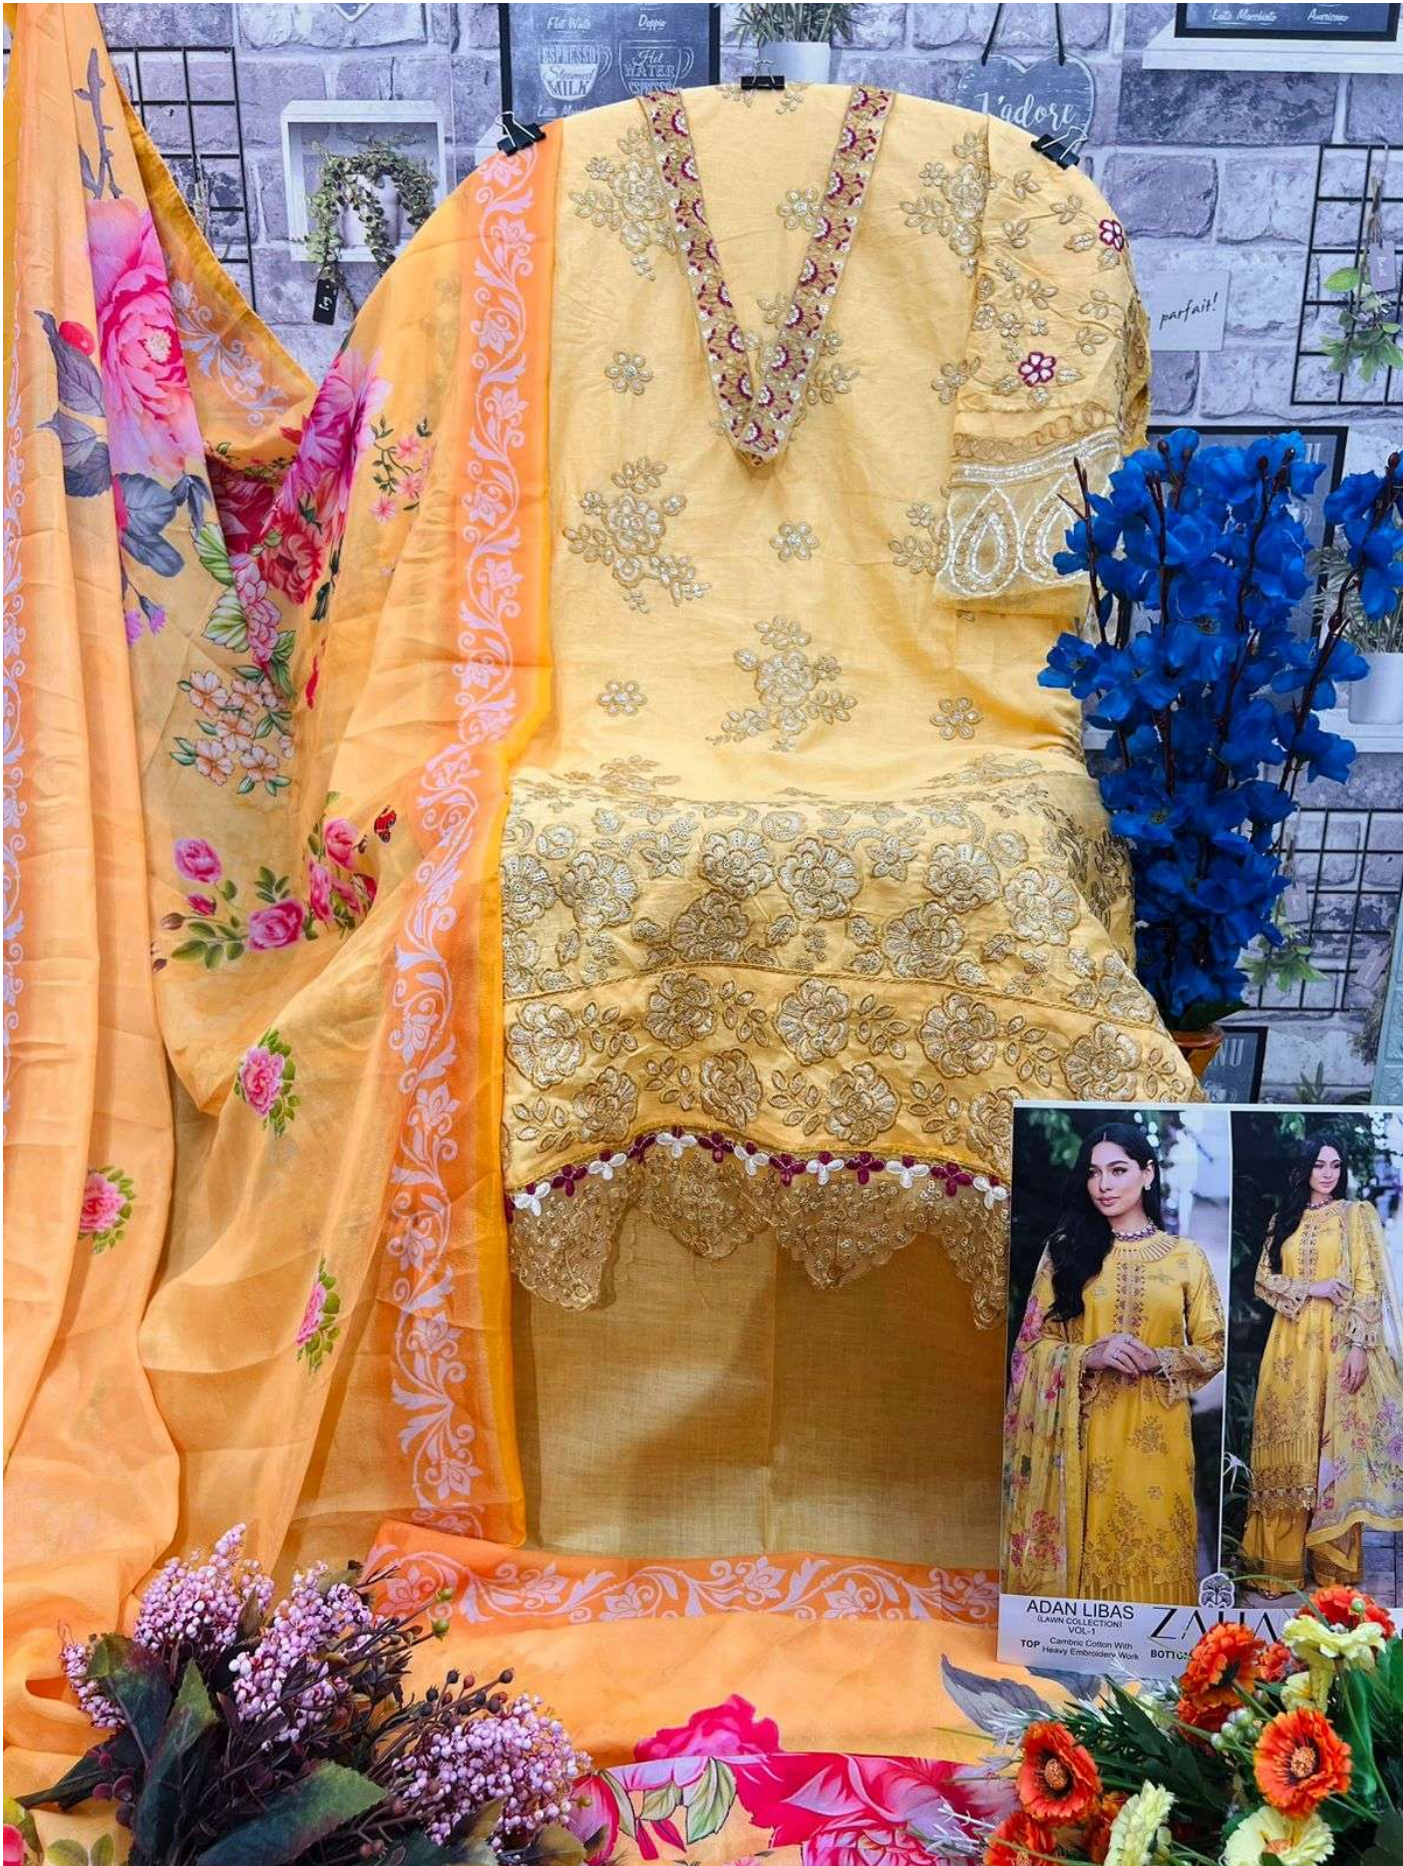

BOTTOM-INNER Semi Lawn

DUPATTA Tubby Silk with
Print

ZAHA

ADAN LIBAS

(LAWN COLLECTION)

VOL-1

ADAN LIBAS
(LAWN COLLECTION)
VOL-1

ZAHA

D.No.10305

TOP Cambric Cotton With
Heavy Embroidery Work

BOTTOM-INNER Semi Lawn

DUPATTA Tubby Silk with
Print

ADAN LIBAS
(LAWN COLLECTION)
VOL-1

ZAHA

D.No.10307

TOP Cambric Cotton With
Heavy Embroidery Work

BOTTOM-INNER Semi Lawn

DUPATTA Tubby Silk with
Print

ADAN LIBAS
(LAWN COLLECTION)
VOL-1
TOP: Cambric Cotton With Heavy Embroidery Work
BOTTOM: INNE
ZAHARA

ADAN LIBAS (LAWN COLLECTION) VOL-1 ZAHA D.No.103
TOP: Cambric Cotton With Heavy Embroidery Work BOTTOM:INNER S... DUPAT

ADAN LIBAS

(LAWN COLLECTION)
VOL-1

TOP Cambric Cotton With Heavy Embroidery Work

BOTTOM-INNER Semi Lawn **DUPATTA** Tubby Silk with Print

10305

10306

10307

ADAN LIBAS
(LAWN COLLECTION)
VOL-1
TOP Cambric Cotton With
Heavy Embroidery Work
ZAHA
BOTTOM-INNER Semi