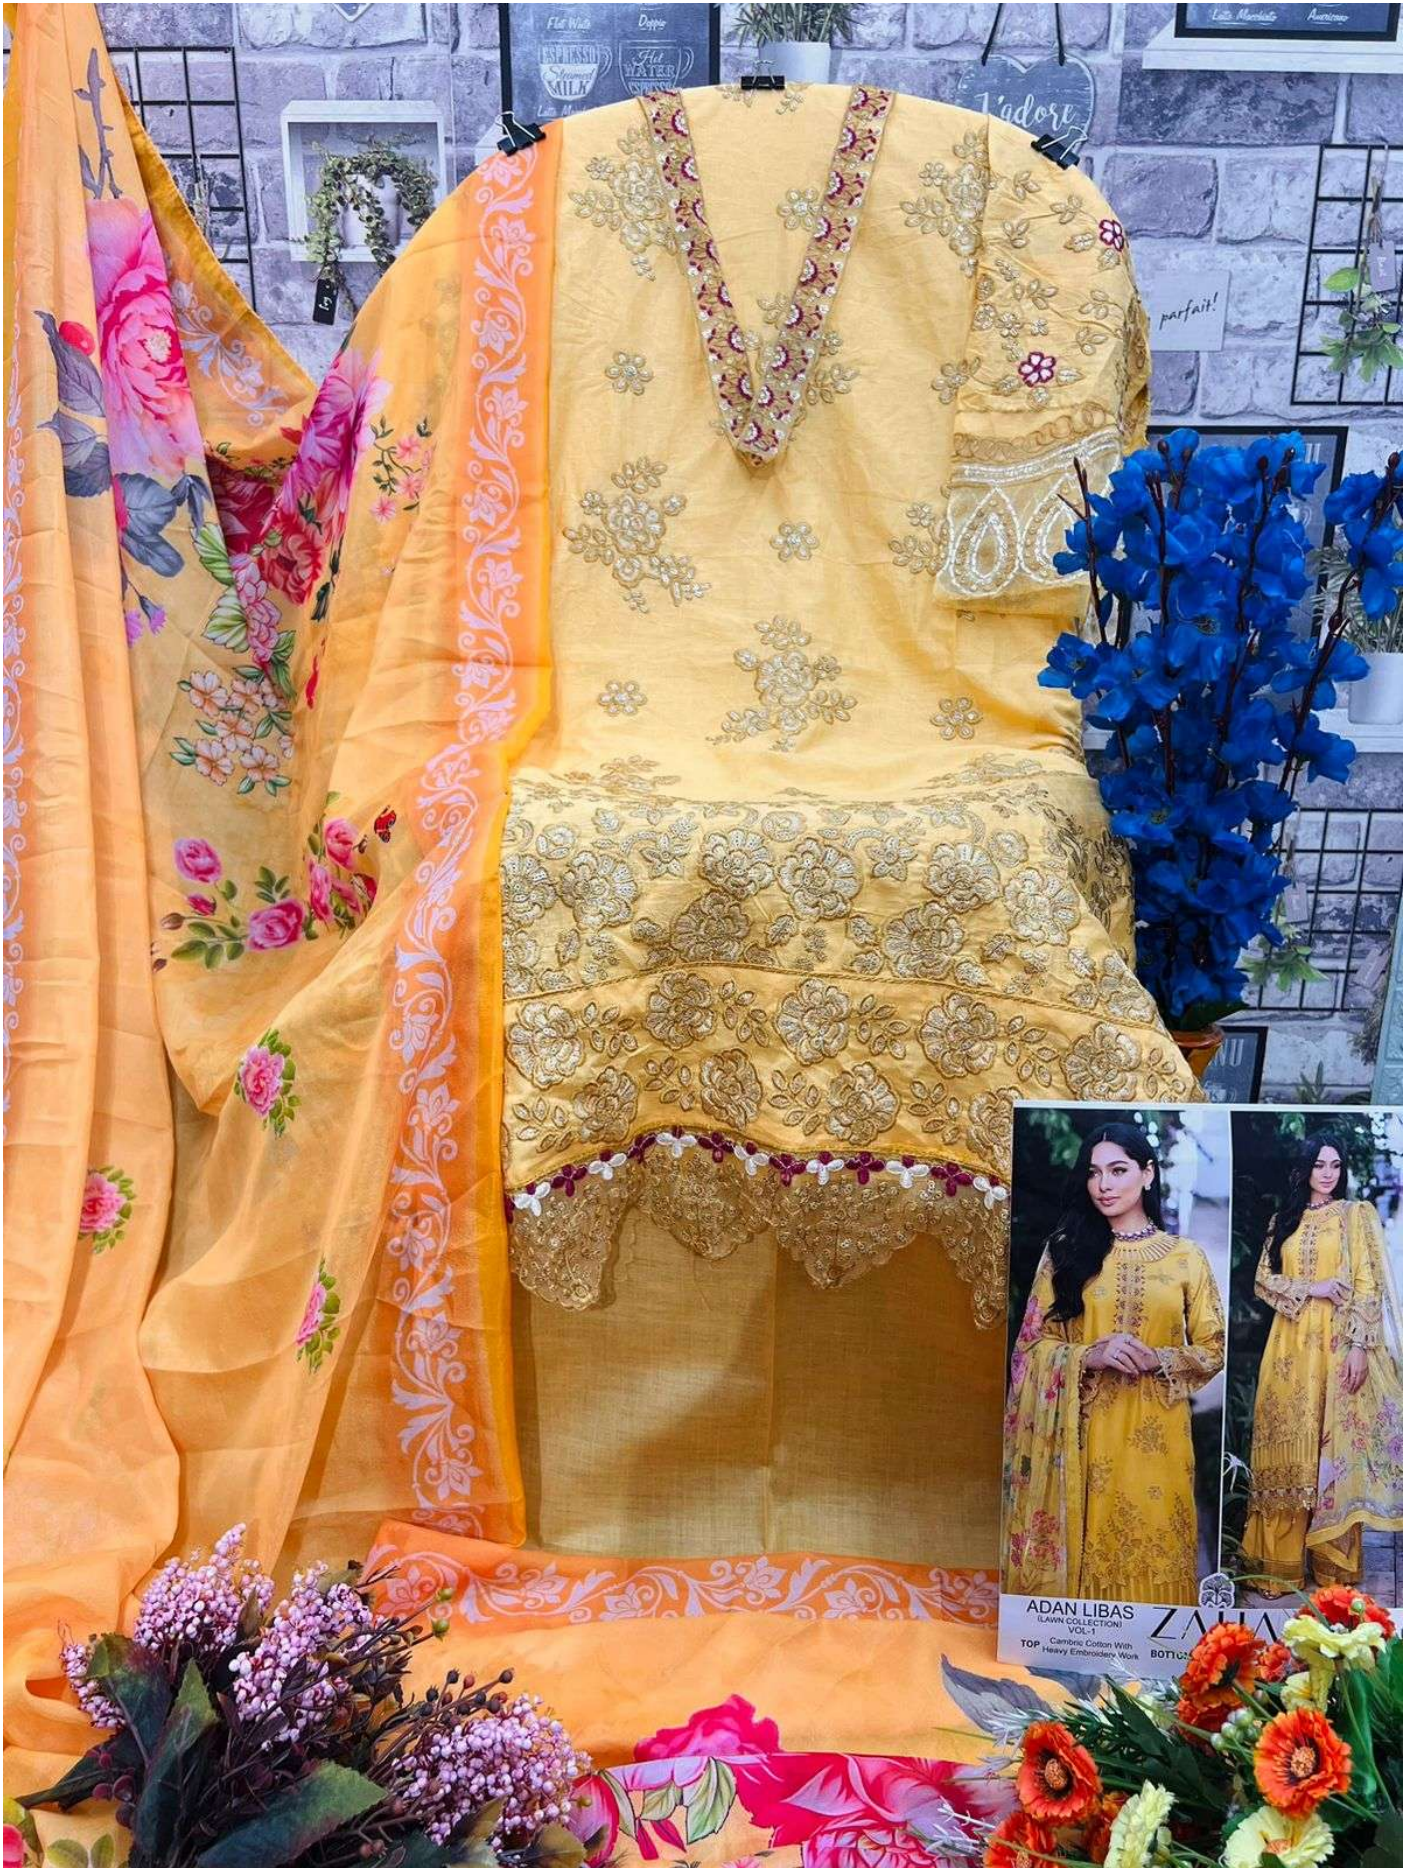

BOTTOM-INNER Semi Lawn

DUPATTA Tubby Silk with
Print

ZAHA

ADAN LIBAS

(LAWN COLLECTION)

VOL-1

ADAN LIBAS
(LAWN COLLECTION)
VOL-1

ZAHA

D.No.10305

TOP Cambric Cotton With
Heavy Embroidery Work

BOTTOM-INNER Semi Lawn

DUPATTA Tubby Silk with
Print

ADAN LIBAS
(LAWN COLLECTION)
VOL-1

ZAHA

D.No.10307

TOP Cambric Cotton With
Heavy Embroidery Work

BOTTOM-INNER Semi Lawn

DUPATTA Tubby Silk with
Print

ADAN LIBAS
(LAWN COLLECTION)
VOL-1
TOP: Cambric Cotton With Heavy Embroidery Work
BOTTOM: INNE
ZAHARA

ADAN LIBAS (LAWN COLLECTION) VOL-1 ZAHA D.No.103
TOP: Cambric Cotton With Heavy Embroidery Work BOTTOM:INNER S... DUPAT

ADAN LIBAS

(LAWN COLLECTION)
VOL-1

TOP Cambric Cotton With Heavy Embroidery Work

BOTTOM-INNER Semi Lawn **DUPATTA** Tubby Silk with Print

10305

10306

10307

ADAN LIBAS
(LAWN COLLECTION)
VOL-1
TOP Cambric Cotton With
Heavy Embroidery Work
ZAHA
BOTTOM-INNER Semi