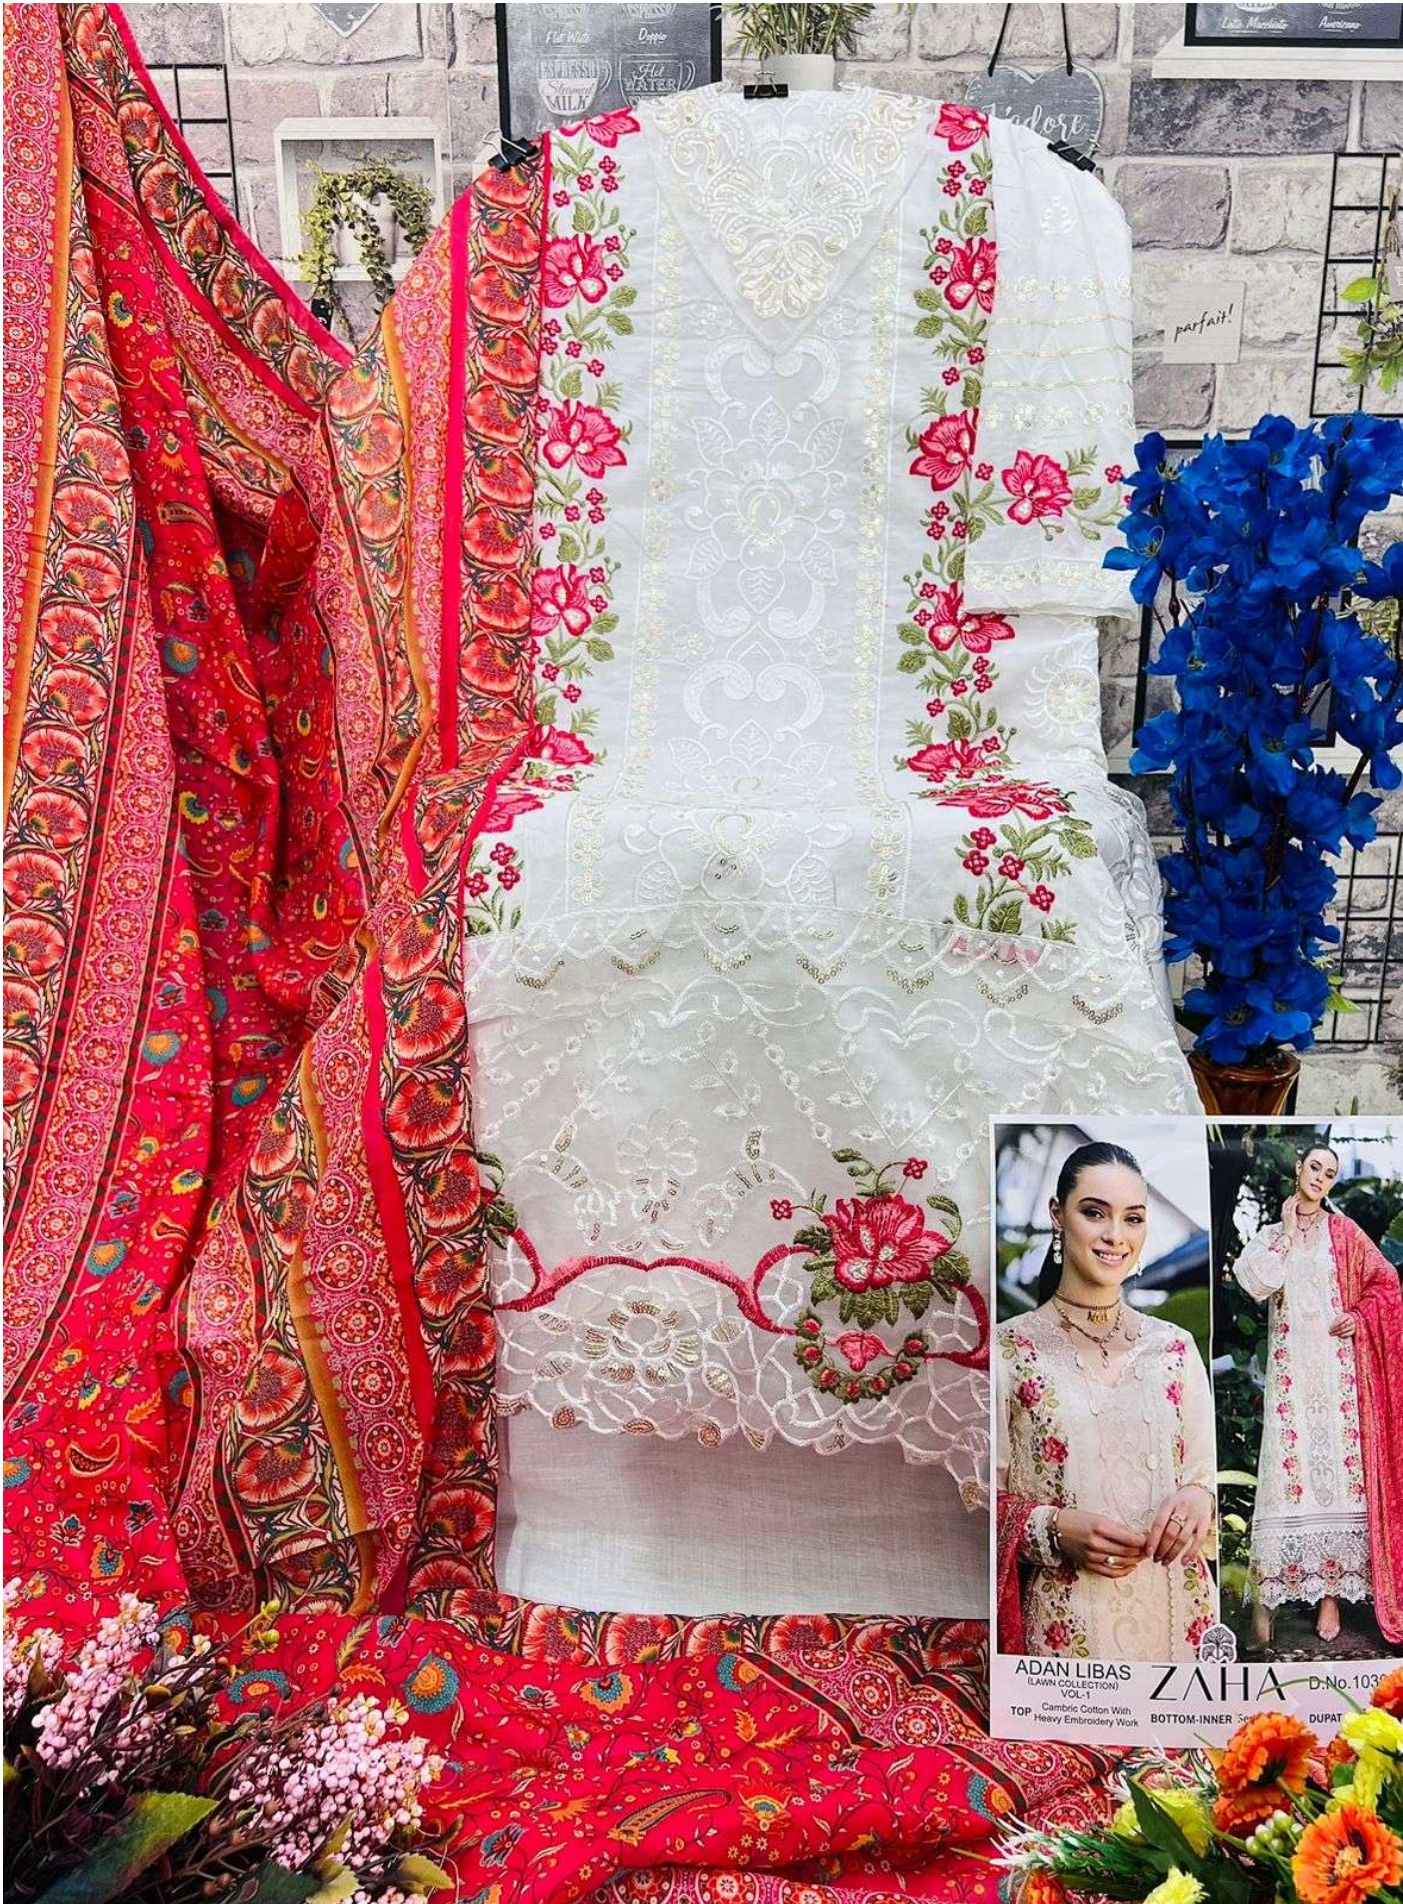

BOTTOM-INNER Semi Lawn

DUPATTA Tubby Silk with
Print

ZAHA

ADAN LIBAS

(LAWN COLLECTION)

VOL-1

ADAN LIBAS
(LAWAN COLLECTION)

Z A H A

D No 10305

ADAN LIBAS
(LAWN COLLECTION)
VOL-1

ZAHA

D.No.10307

TOP Cambric Cotton With
Heavy Embroidery Work

BOTTOM-INNER Semi Lawn

DUPATTA Tubby Silk with
Print

ADAN LIBAS
(LAWN COLLECTION)
VOL-1
TOP: Cambric Cotton With Heavy Embroidery Work
BOTTOM: INNE

ZAHARA

ADAN LIBAS (LAWN COLLECTION) VOL-1 ZAHA D.No.103
TOP: Cambric Cotton With Heavy Embroidery Work BOTTOM:INNER S... DUPAT

ADAN LIBAS

(LAWN COLLECTION)
VOL-1

TOP Cambric Cotton With Heavy Embroidery Work

BOTTOM-INNER Semi Lawn **DUPATTA** Tubby Silk with Print

10305

10306

10307

ADAN LIBAS
(LAWN COLLECTION)
VOL-1
TOP Cambric Cotton With
Heavy Embroidery Work
ZAHA
BOTTOM-INNER Semi

ADAN LIBAS
(LAWN COLLECTION)
V01-1
TOP - Cambric Cotton With
Heavy Embroidery Work