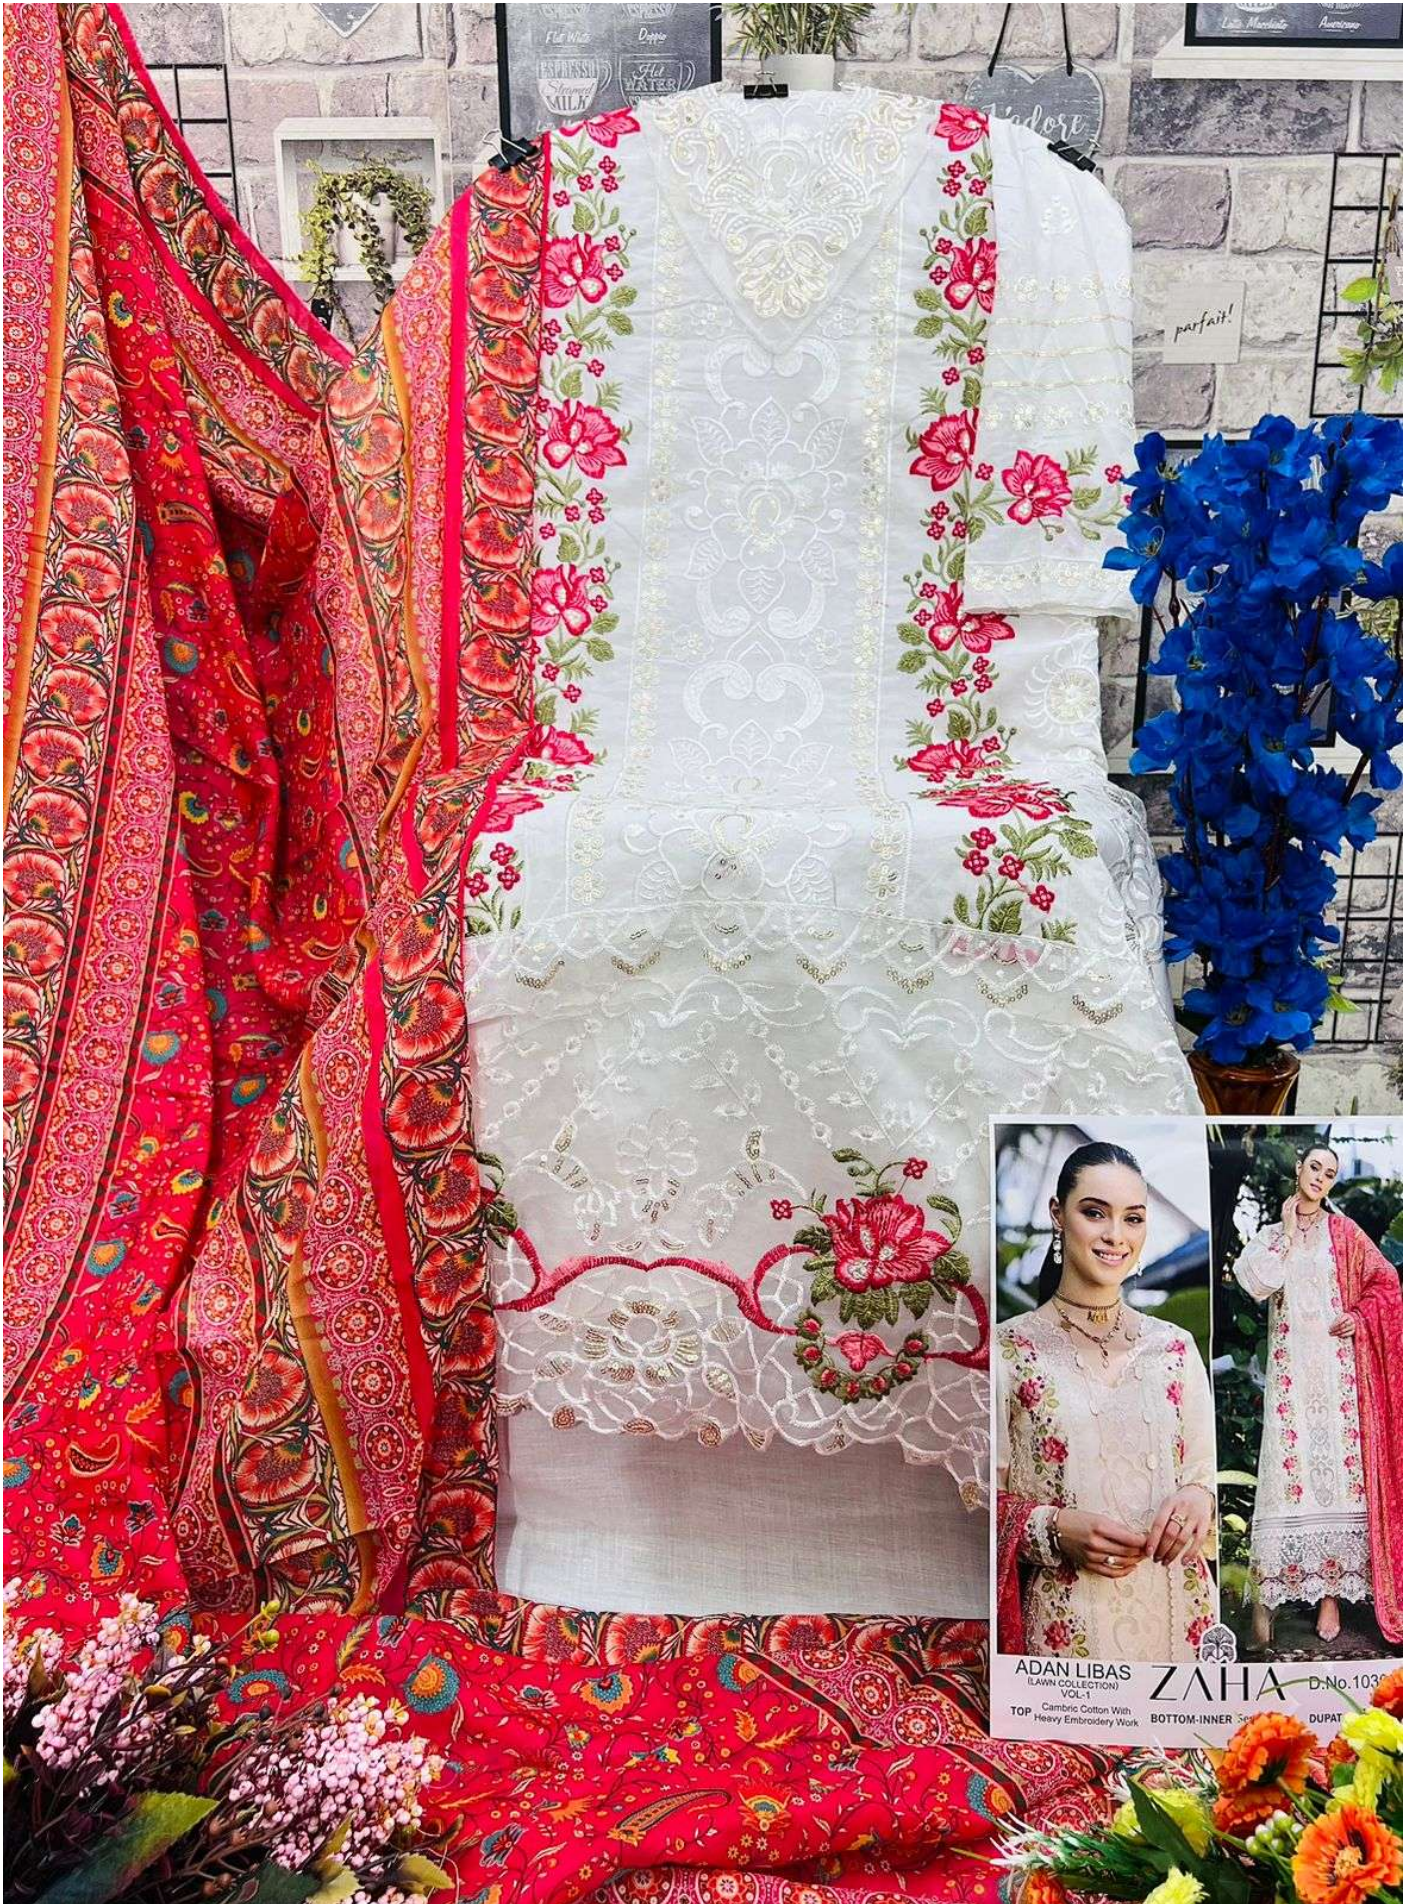

**BOTTOM-INNER** Semi Lawn

**DUPATTA** Tubby Silk with  
Print

ZAHA

ADAN LIBAS

(LAWN COLLECTION)

VOL-1

**ADAN LIBAS**  
(LAWN COLLECTION)  
VOL-1

**ZAHA**

**D.No.10305**

**TOP** Cambric Cotton With  
Heavy Embroidery Work

**BOTTOM-INNER** Semi Lawn

**DUPATTA** Tubby Silk with  
Print

**ADAN LIBAS**  
(LAWN COLLECTION)  
VOL-1

**ZAHA**

**D.No.10307**

**TOP** Cambric Cotton With  
Heavy Embroidery Work

**BOTTOM-INNER** Semi Lawn

**DUPATTA** Tubby Silk with  
Print

ADAN LIBAS  
(LAWN COLLECTION)  
VOL-1  
TOP: Cambric Cotton With Heavy Embroidery Work  
BOTTOM: INNE  
**ZAHARA**

ADAN LIBAS (LAWN COLLECTION) VOL-1 ZAHA D.No.103  
TOP: Cambric Cotton With Heavy Embroidery Work BOTTOM:INNER S... DUPAT

# ADAN LIBAS

(LAWN COLLECTION)  
VOL-1

**TOP** Cambric Cotton With Heavy Embroidery Work

**BOTTOM-INNER** Semi Lawn **DUPATTA** Tubby Silk with Print

10305

10306

10307

ADAN LIBAS  
(LAWN COLLECTION)  
VOL-1  
TOP Cambric Cotton With  
Heavy Embroidery Work  
**ZAHA**  
BOTTOM-INNER Semi