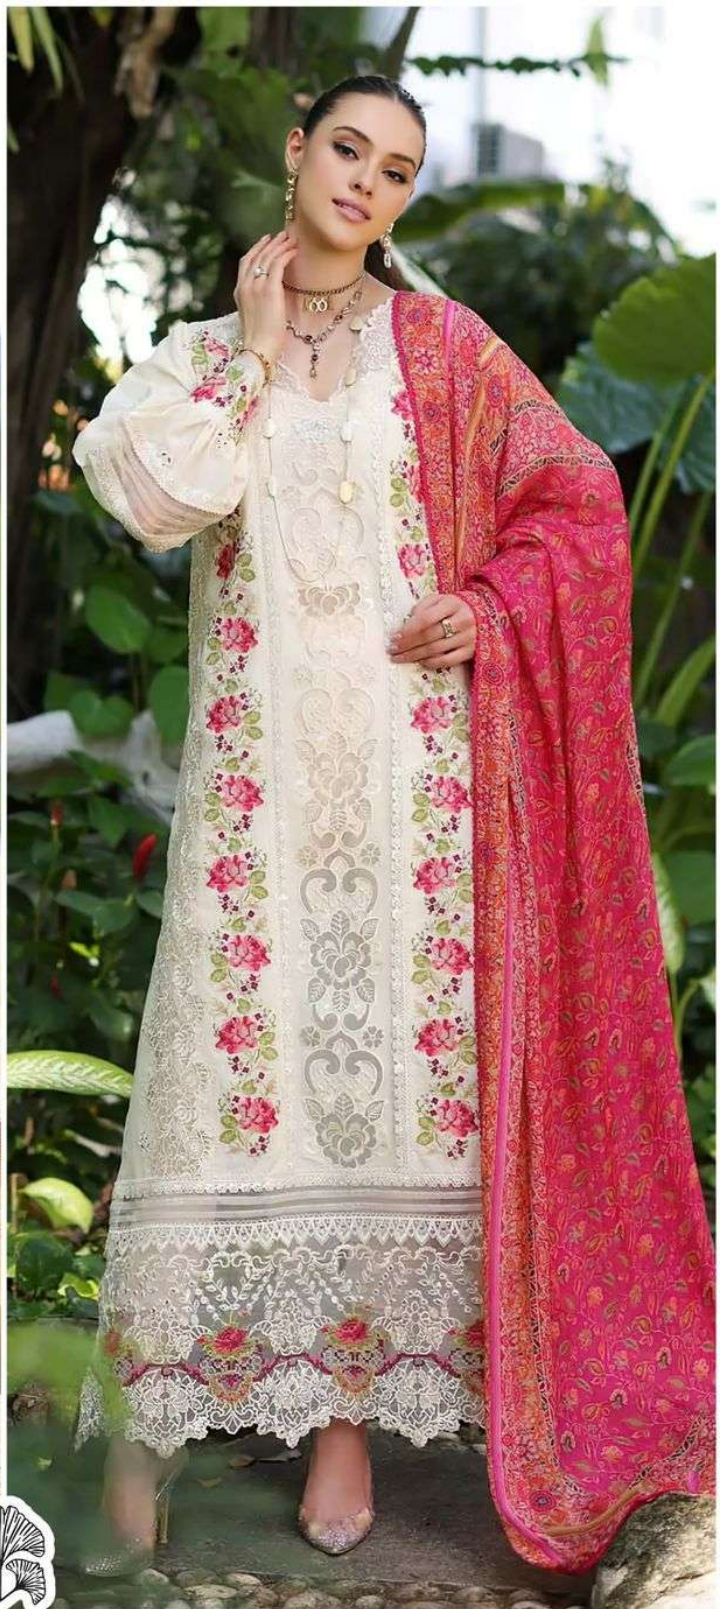

ZAHA

ADAN LIBAS

(LAWN COLLECTION)

VOL-1

ADAN LIBAS
(LAWN COLLECTION)
VOL-1

ZAHA

D.No.10306

TOP Cambric Cotton With
Heavy Embroidery Work

BOTTOM-INNER Semi Lawn

DUPATTA Tubby Silk with
Print

ZAHA

ADAN LIBAS

(LAWN COLLECTION)

VOL-1

ADAN LIBAS
(LAWN COLLECTION)
VOL-1

ZAHA

D.No.10305

TOP Cambric Cotton With
Heavy Embroidery Work

BOTTOM-INNER Semi Lawn

DUPATTA Tubby Silk with
Print

ADAN LIBAS
(LAWN COLLECTION)
VOL-1

ZAHA

D.No.10307

TOP Cambric Cotton With
Heavy Embroidery Work

BOTTOM-INNER Semi Lawn

DUPATTA Tubby Silk with
Print

ADAN LIBAS
(LAWN COLLECTION)
VOL-1
TOP: Cambric Cotton With Heavy Embroidery Work
BOTTOM: INNE
ZAHARA

ADAN LIBAS (LAWN COLLECTION) VOL-1 ZAHA D.No.103
TOP: Cambric Cotton With Heavy Embroidery Work BOTTOM:INNER S... DUPAT