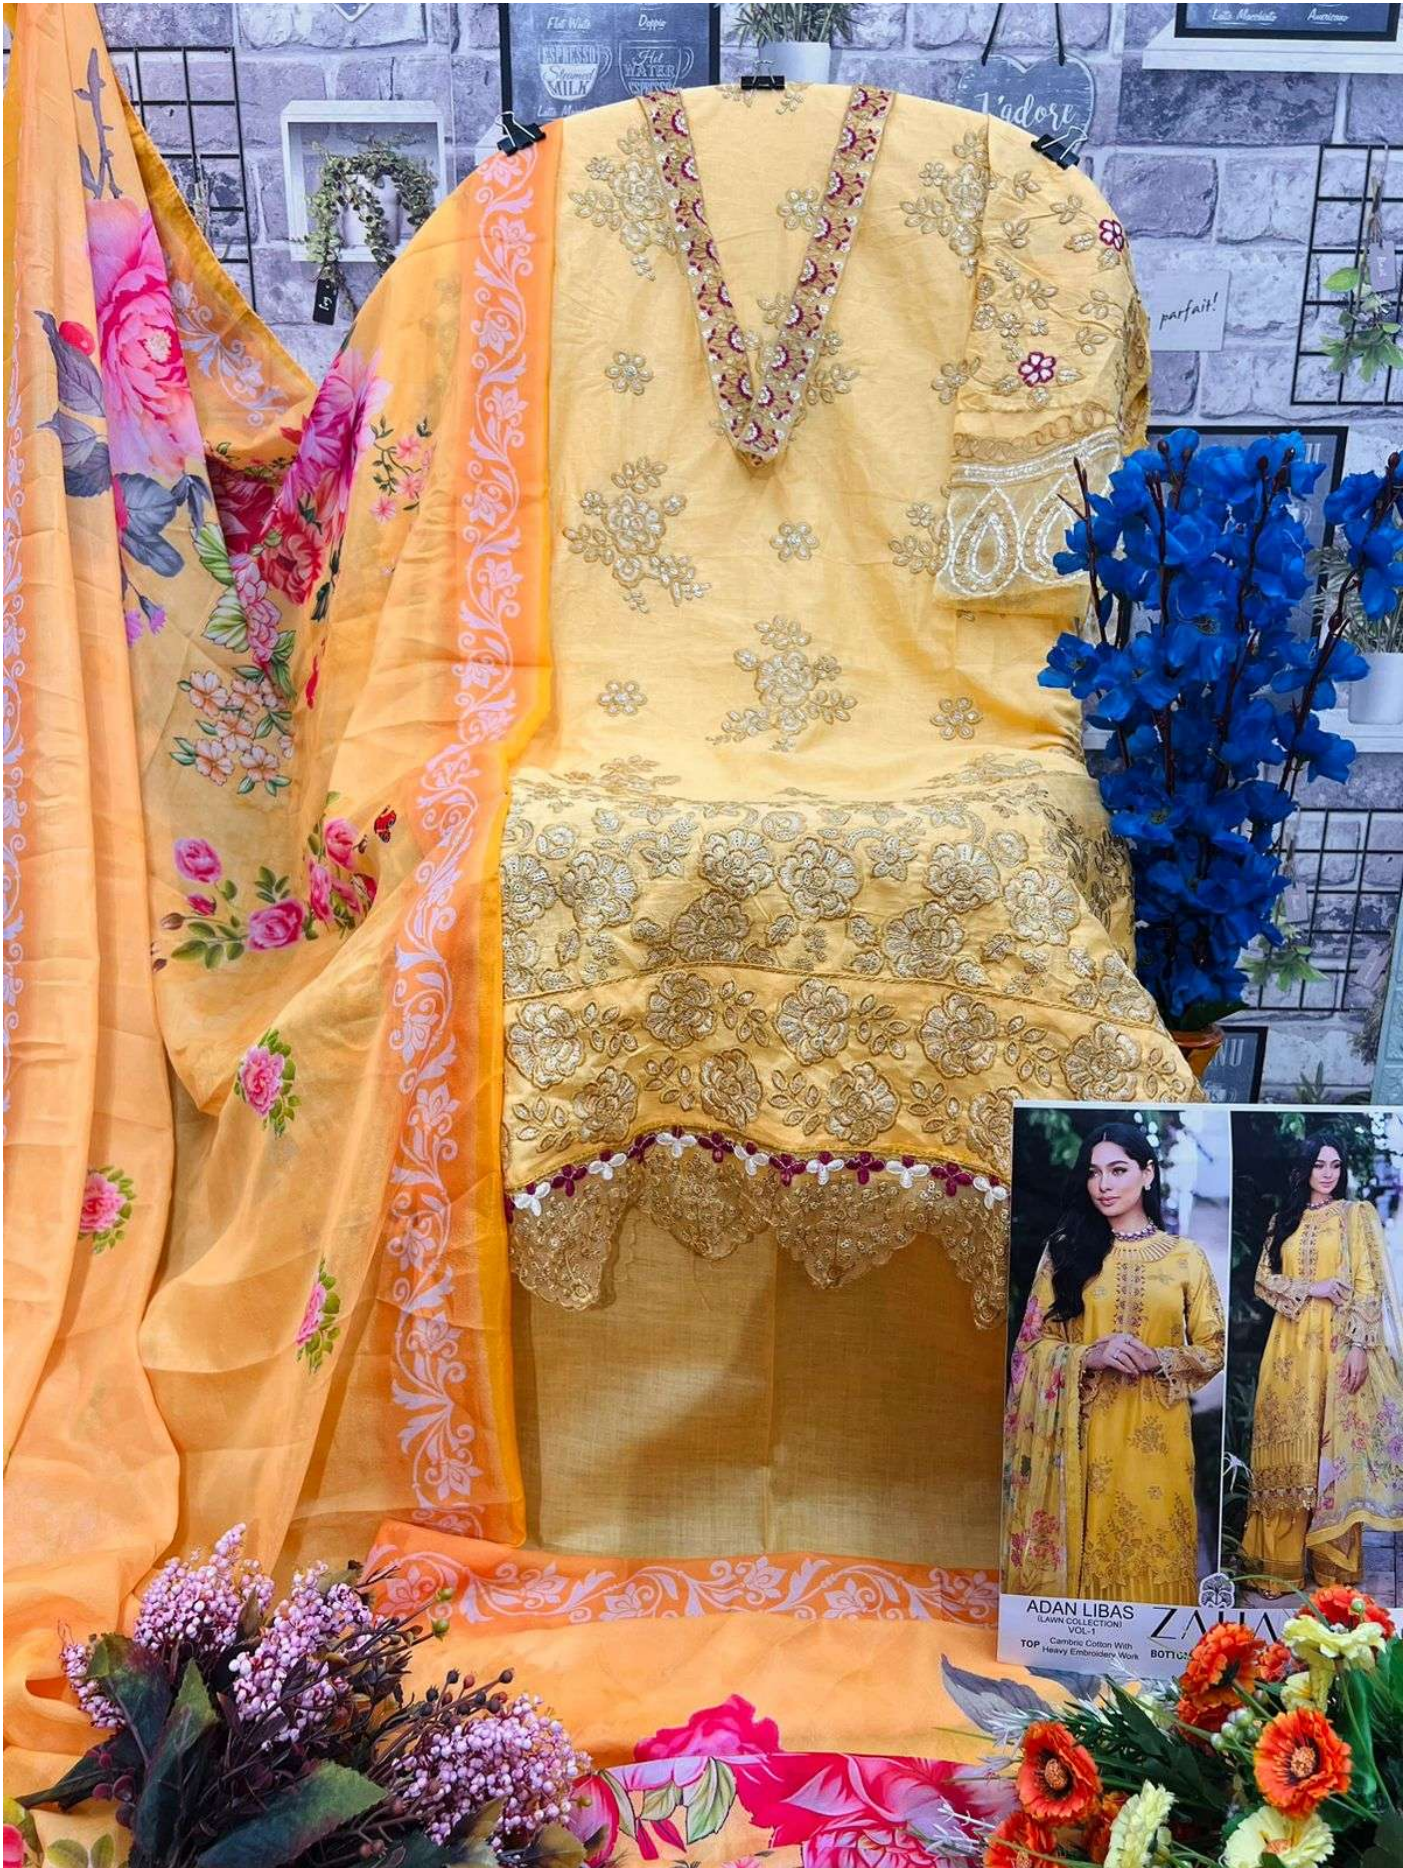

**D.No.10305**

**TOP** Cambric Cotton With  
Heavy Embroidery Work

**BOTTOM-INNER** Semi Lawn

**DUPATTA** Tubby Silk with  
Print

**ADAN LIBAS**  
(LAWN COLLECTION)  
VOL-1

**ZAHA**

**D.No.10307**

**TOP** Cambric Cotton With  
Heavy Embroidery Work

**BOTTOM-INNER** Semi Lawn

**DUPATTA** Tubby Silk with  
Print

ADAN LIBAS  
(LAWN COLLECTION)  
VOL-1  
TOP: Cambric Cotton With Heavy Embroidery Work  
BOTTOM: INNE  
**ZAHARA**

ADAN LIBAS (LAWN COLLECTION) VOL-1 ZAHA D.No.103  
TOP: Cambric Cotton With Heavy Embroidery Work BOTTOM:INNER S... DUPAT

# ADAN LIBAS

(LAWN COLLECTION)  
VOL-1

**TOP** Cambric Cotton With Heavy Embroidery Work

**BOTTOM-INNER** Semi Lawn **DUPATTA** Tubby Silk with Print

10305

10306

10307

ADAN LIBAS  
(LAWN COLLECTION)  
VOL-1  
TOP Cambric Cotton With  
Heavy Embroidery Work  
**ZAHA**  
BOTTOM-INNER Semi