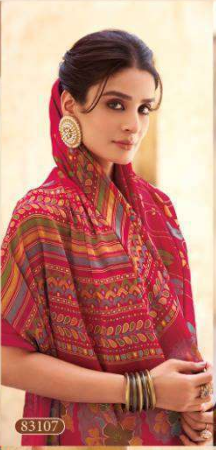

83107

Kareena

Kareena

PRODUCT NAME	KAREENA
DESIGN NO.	83106 TO 83117 CHOCOLATE (12 PCS)
DESCRIPTION	CREPE WOVEN BORDER WITH PRINT

Kareena