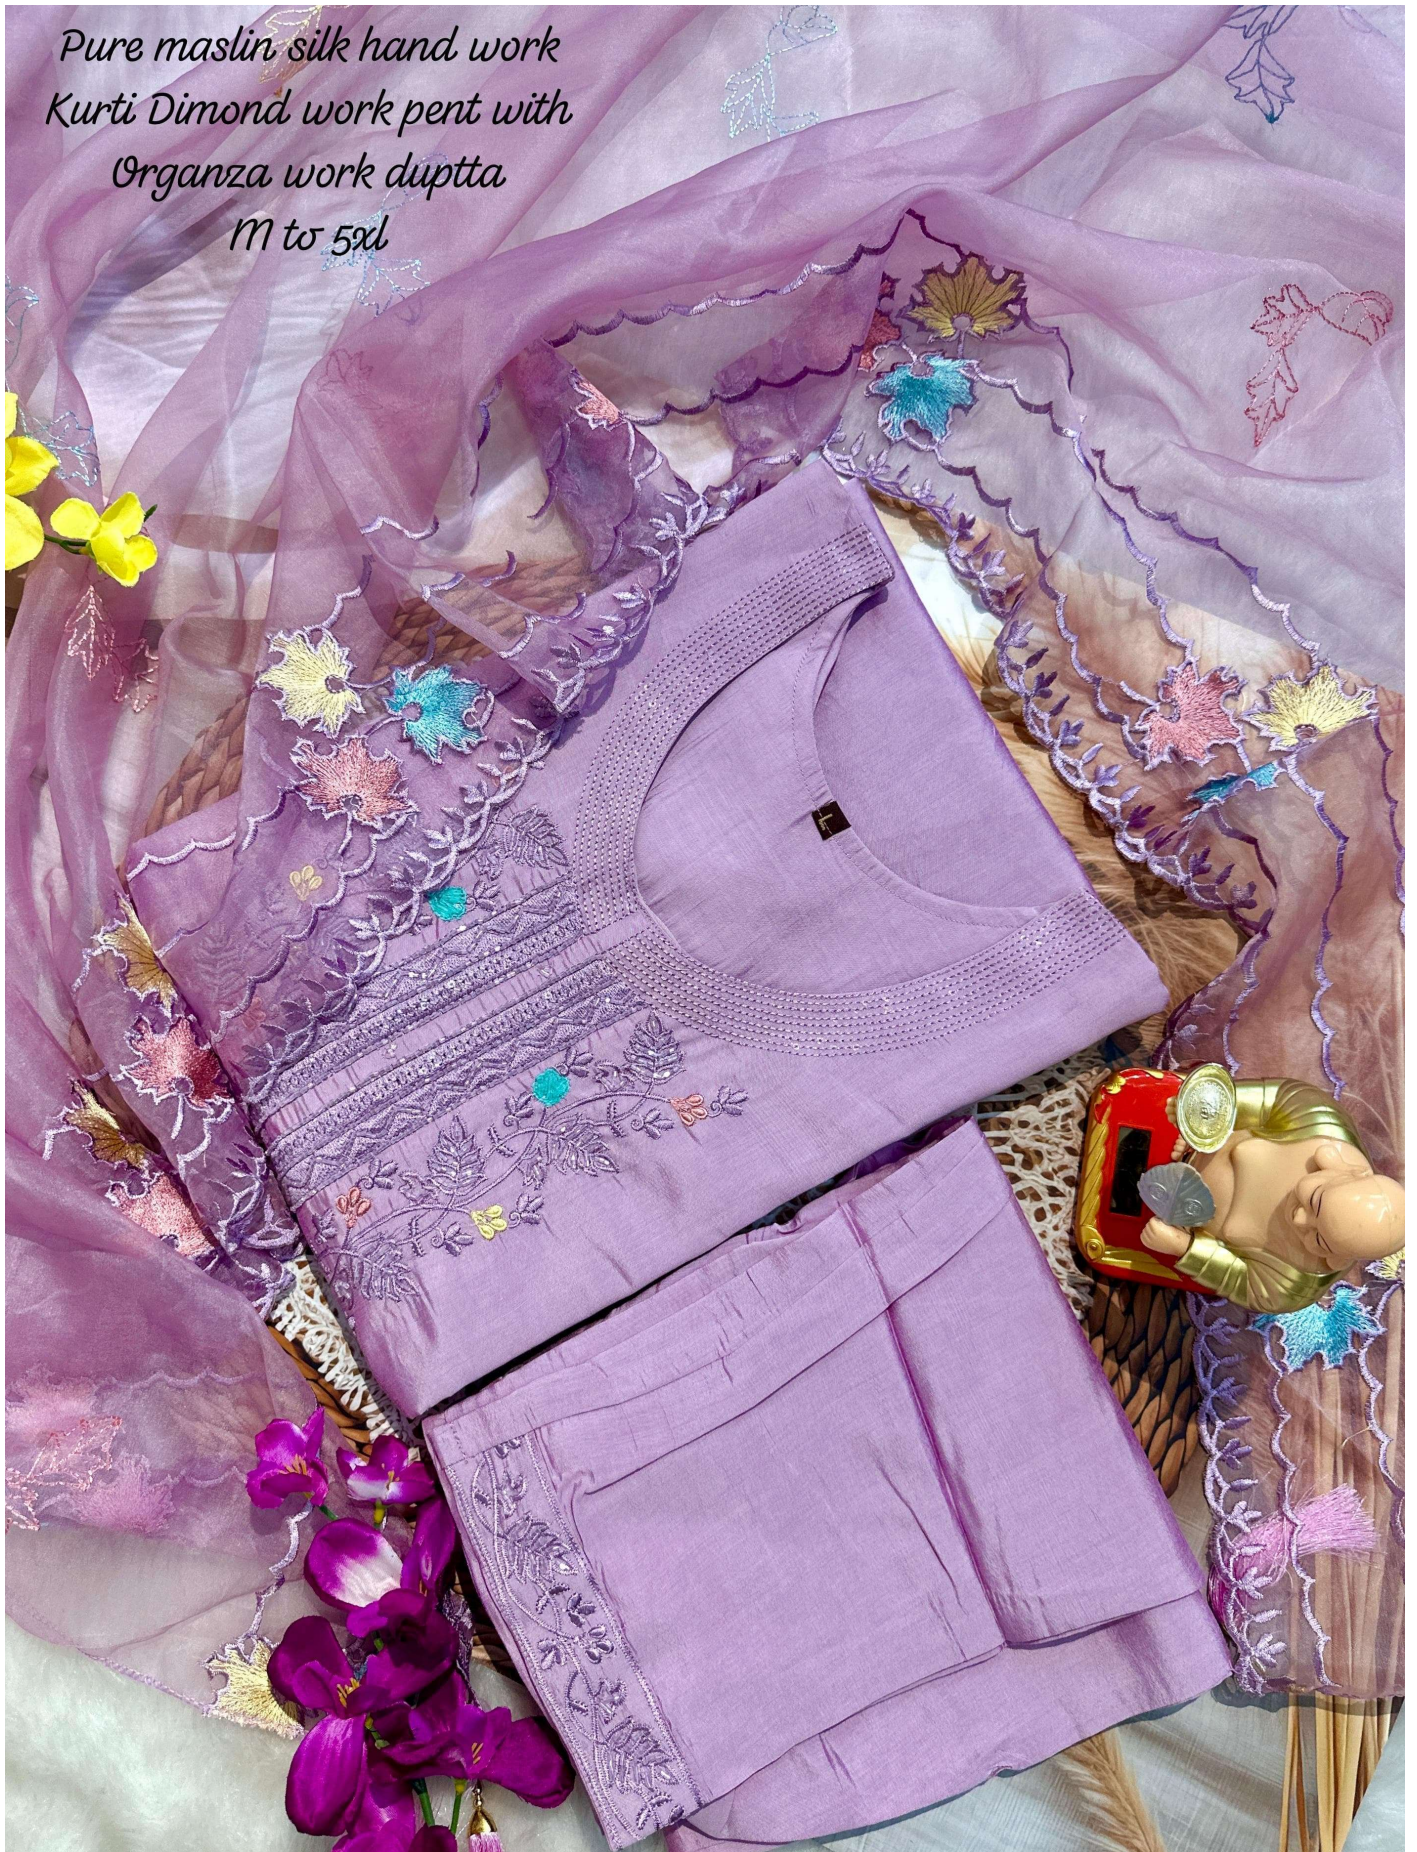

*Pure maslin silk hand work
Kurti Dimond work pent with
Organza work duptta
M to 5xl*

Pure maslin silk hand work
Kurti Dimond work pent with
Organza work duptta
M to 5xl

*Pure maslin silk hand work
Kurti Dimond work pent with
Organza work duptta
M to 5xl*

*Pure maslin silk hand work
Kurti Dimond work pent with
Organza work duptta
XXL to 5xl*

Pure maslin silk hand work
Kurti Dimond work pent with
Organza work duptta
XXL to 5xl

*Pure maslin silk hand work
Kurti Dimond work pent with
Organza work duptta
M to 5xl*

*Pure maslin silk hand work
Kurti Dimond work pent with
Organza work duptta
XXL to 5xl*

*Pure maslin silk hand work
Kurti Dimond work pent with
Organza work dupatta
M to 5xl*

Pure maslin silk hand work
Kurti Dimond work pent with
Organza work duptta
M to 5xl