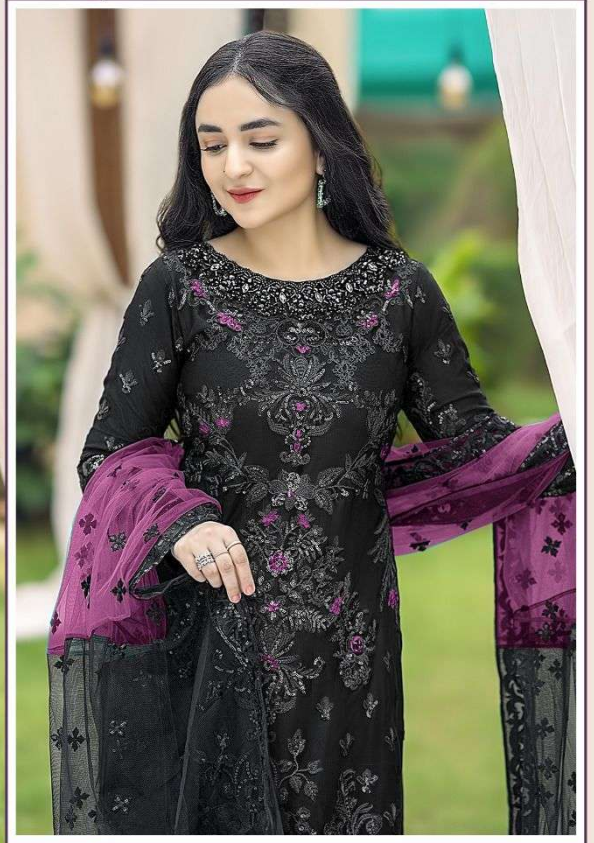

TOP:- FOX GEORGETTE
DUPATTA:- BUTTERFLY NET
WITH EMBROIDERY
BOTTOM / INNER:- SANTOON

S-994

TOP:- FOX GEORGETTE
DUPATTA:- BUTTERFLY NET
WITH EMBROIDERY
BOTTOM / INNER:- SANTOON

S-994

S-994-B

S-994-C

S-994-D

Shree
FABS

Shree
FABS

94

Shree
FABS

Shree
FABS

TOP:- FOX GEORGETTE
DUPATTA:- BUTTERFLY NET
WITH EMBROIDERY
BOTTOM / INNER:- SANTOON

S-994

TOP:- FOX GEORGETTE
DUPATTA:- BUTTERFLY NET
WITH EMBROIDERY
BOTTOM / INNER:- SANTOON

S-994-B

TOP:- FOX GEORGETTE
DUPATTA:- BUTTERFLY NET
WITH EMBROIDERY
BOTTOM / INNER:- SANTOON

S-994-C

TOP:- FOX GEORGETTE
DUPATTA:- BUTTERFLY NET
WITH EMBROIDERY
BOTTOM / INNER:- SANTOON

S-994-D