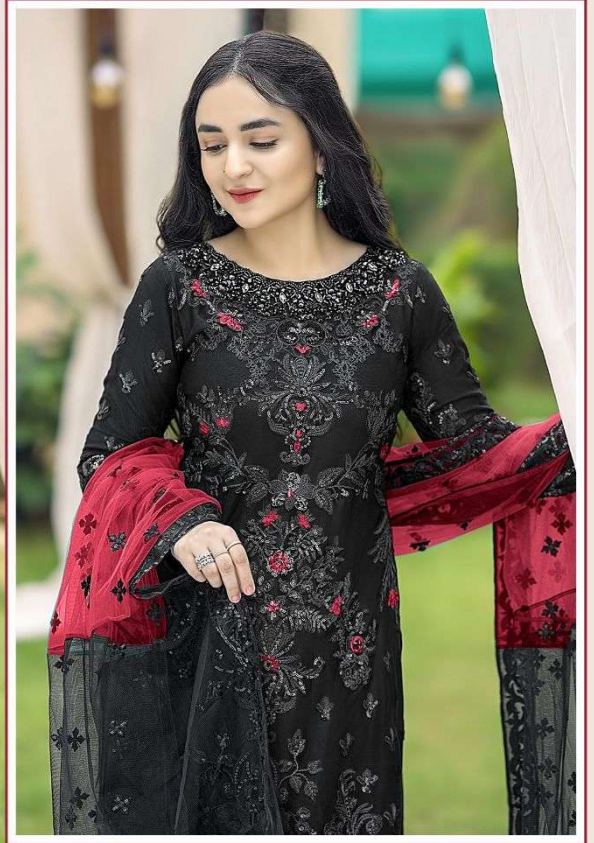

TOP:- FOX GEORGETTE
DUPATTA:- BUTTERFLY NET
WITH EMBROIDERY
BOTTOM / INNER:- SANTOON

S-994

TOP:- FOX GEORGETTE
DUPATTA:- BUTTERFLY NET
WITH EMBROIDERY
BOTTOM / INNER:- SANTOON

S-994

S-994-B

S-994-C

S-994-D

Shree
FABS

Shree
FABS

94

Shree
FABS

Shree
FABS

TOP:- FOX GEORGETTE
DUPATTA:- BUTTERFLY NET
WITH EMBROIDERY
BOTTOM / INNER:- SANTOON

S-994

TOP:- FOX GEORGETTE
DUPATTA:- BUTTERFLY NET
WITH EMBROIDERY
BOTTOM / INNER:- SANTOON

S-994-B

TOP:- FOX GEORGETTE
DUPATTA:- BUTTERFLY NET
WITH EMBROIDERY
BOTTOM / INNER:- SANTOON

S-994-C

TOP:- FOX GEORGETTE
DUPATTA:- BUTTERFLY NET
WITH EMBROIDERY
BOTTOM / INNER:- SANTOON

S-994-D