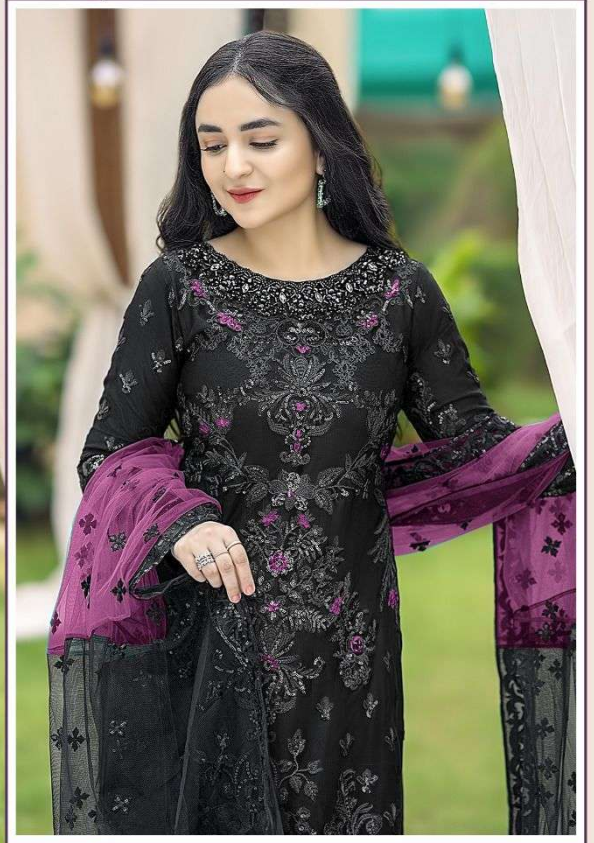

TOP:- FOX GEORGETTE
DUPATTA:- BUTTERFLY NET
WITH EMBROIDERY
BOTTOM / INNER:- SANTOON

S-994

TOP:- FOX GEORGETTE
DUPATTA:- BUTTERFLY NET
WITH EMBROIDERY
BOTTOM / INNER:- SANTOON

S-994

S-994-B

S-994-C

S-994-D

Shree
FABS

Shree
FABS

94

Shree
FABRS

Shree
FABRS

TOP:- FOX GEORGETTE
DUPATTA:- BUTTERFLY NET
WITH EMBROIDERY
BOTTOM / INNER:- SANTOON

S-994

TOP:- FOX GEORGETTE
DUPATTA:- BUTTERFLY NET
WITH EMBROIDERY
BOTTOM / INNER:- SANTOON

S-994-B

TOP:- FOX GEORGETTE
DUPATTA:- BUTTERFLY NET
WITH EMBROIDERY
BOTTOM / INNER:- SANTOON

S-994-C

TOP:- FOX GEORGETTE
DUPATTA:- BUTTERFLY NET
WITH EMBROIDERY
BOTTOM / INNER:- SANTOON

S-994-D