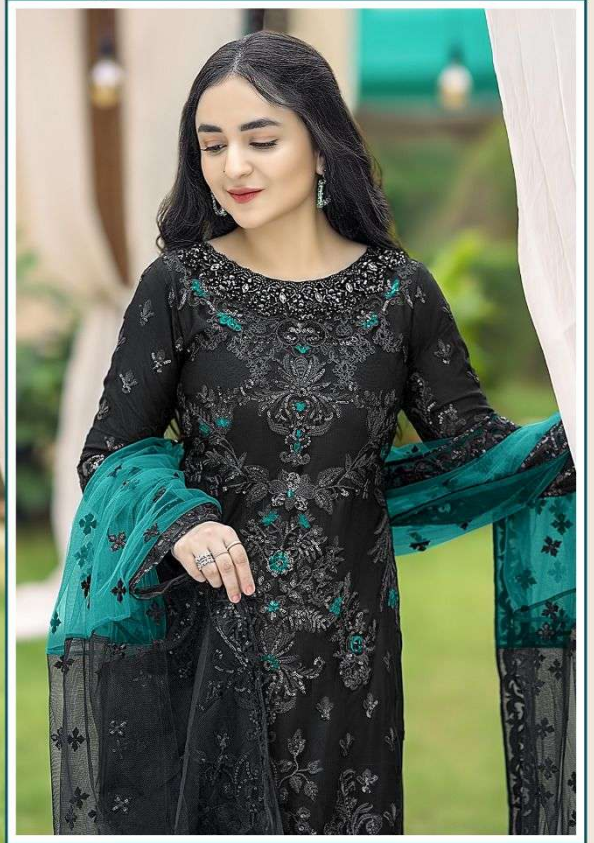

TOP:- FOX GEORGETTE
DUPATTA:- BUTTERFLY NET
WITH EMBROIDERY
BOTTOM / INNER:- SANTOON

S-994

TOP:- FOX GEORGETTE
DUPATTA:- BUTTERFLY NET
WITH EMBROIDERY
BOTTOM / INNER:- SANTOON

S-994

S-994-B

S-994-C

S-994-D

Shree
FABS

Shree
FABS

94

Shree
FABRS

Shree
FABRS

Shree
FABS

Shree
FABS

TOP:- FOX GEORGETTE
DUPATTA:- BUTTERFLY NET
WITH EMBROIDERY
BOTTOM / INNER:- SANTOON

S-994

TOP:- FOX GEORGETTE
DUPATTA:- BUTTERFLY NET
WITH EMBROIDERY
BOTTOM / INNER:- SANTOON

S-994-B

TOP:- FOX GEORGETTE
DUPATTA:- BUTTERFLY NET
WITH EMBROIDERY
BOTTOM / INNER:- SANTOON

S-994-C

TOP:- FOX GEORGETTE
DUPATTA:- BUTTERFLY NET
WITH EMBROIDERY
BOTTOM / INNER:- SANTOON