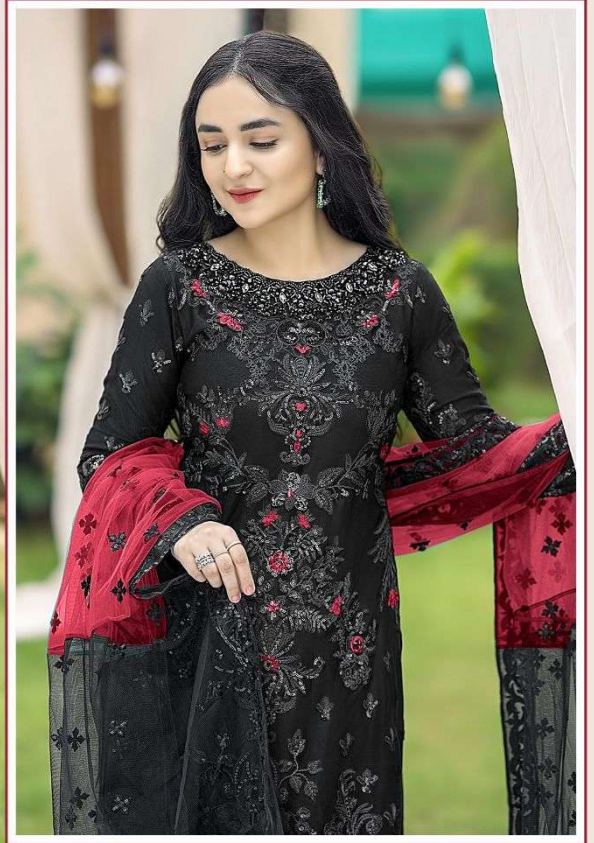

TOP:- FOX GEORGETTE
DUPATTA:- BUTTERFLY NET
WITH EMBROIDERY
BOTTOM / INNER:- SANTOON

S-994

TOP:- FOX GEORGETTE
DUPATTA:- BUTTERFLY NET
WITH EMBROIDERY
BOTTOM / INNER:- SANTOON

S-994

S-994-B

S-994-C

S-994-D

Shree
FABS

Shree
FABS

94

Shree
FABRS

Shree
FABRS

Shree
FABS

Shree
FABS

TOP:- FOX GEORGETTE
DUPATTA:- BUTTERFLY NET
WITH EMBROIDERY
BOTTOM / INNER:- SANTOON

S-994

TOP:- FOX GEORGETTE
DUPATTA:- BUTTERFLY NET
WITH EMBROIDERY
BOTTOM / INNER:- SANTOON

S-994-B

TOP:- FOX GEORGETTE
DUPATTA:- BUTTERFLY NET
WITH EMBROIDERY
BOTTOM / INNER:- SANTOON

S-994-C

TOP:- FOX GEORGETTE
DUPATTA:- BUTTERFLY NET
WITH EMBROIDERY
BOTTOM / INNER:- SANTOON