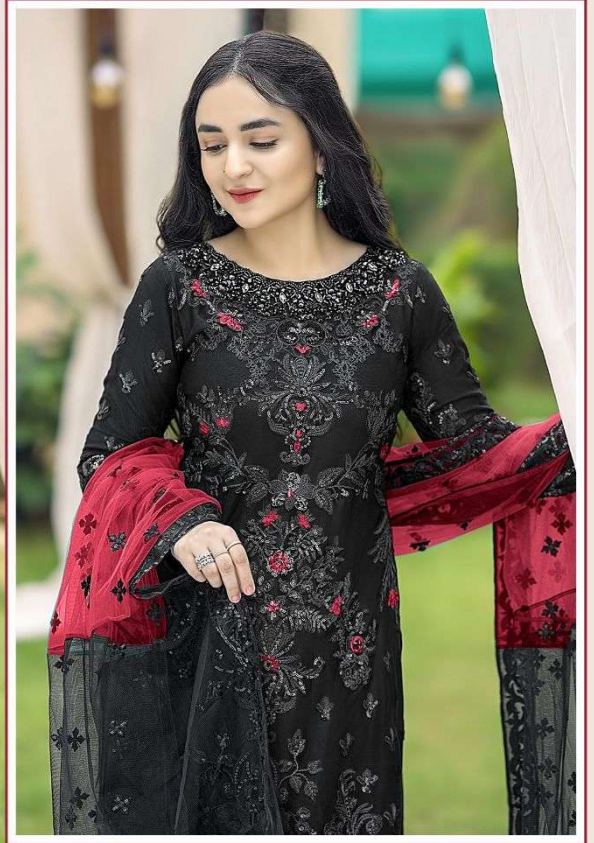

TOP:- FOX GEORGETTE
DUPATTA:- BUTTERFLY NET
WITH EMBROIDERY
BOTTOM / INNER:- SANTOON

S-994

TOP:- FOX GEORGETTE
DUPATTA:- BUTTERFLY NET
WITH EMBROIDERY
BOTTOM / INNER:- SANTOON

S-994

S-994-B

S-994-C

S-994-D

Shree
FABS

Shree
FABS

94

Shree
FABRS

Shree
FABRS

TOP:- FOX GEORGETTE
DUPATTA:- BUTTERFLY NET
WITH EMBROIDERY
BOTTOM / INNER:- SANTOON

S-994

TOP:- FOX GEORGETTE
DUPATTA:- BUTTERFLY NET
WITH EMBROIDERY
BOTTOM / INNER:- SANTOON

S-994-B

TOP:- FOX GEORGETTE
DUPATTA:- BUTTERFLY NET
WITH EMBROIDERY
BOTTOM / INNER:- SANTOON

S-994-C

TOP:- FOX GEORGETTE
DUPATTA:- BUTTERFLY NET
WITH EMBROIDERY
BOTTOM / INNER:- SANTOON

S-994-D