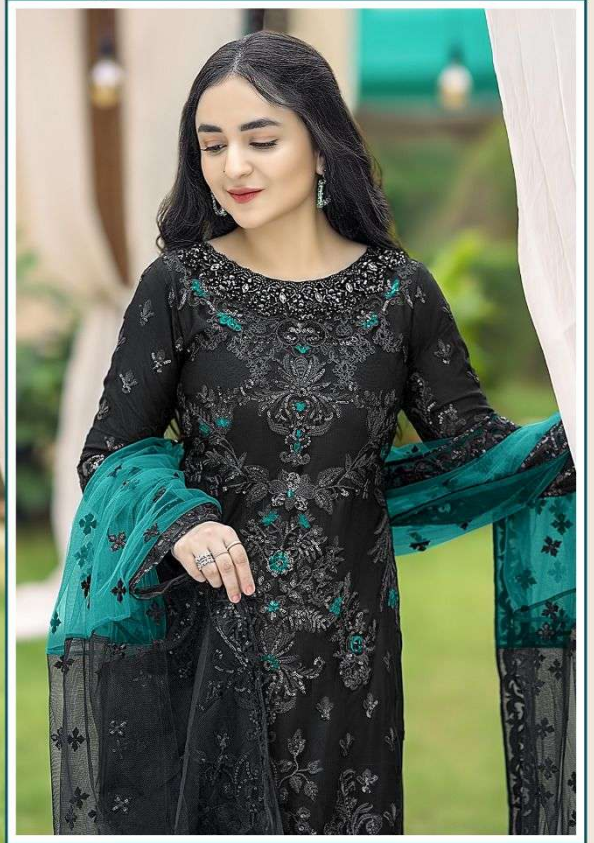

TOP:- FOX GEORGETTE
DUPATTA:- BUTTERFLY NET
WITH EMBROIDERY
BOTTOM / INNER:- SANTOON

S-994

TOP:- FOX GEORGETTE
DUPATTA:- BUTTERFLY NET
WITH EMBROIDERY
BOTTOM / INNER:- SANTOON

S-994

S-994-B

S-994-C

S-994-D

TOP:- FOX GEORGETTE
DUPATTA:- BUTTERFLY NET
WITH EMBROIDERY
BOTTOM / INNER:- SANTOON

S-994

TOP:- FOX GEORGETTE
DUPATTA:- BUTTERFLY NET
WITH EMBROIDERY
BOTTOM / INNER:- SANTOON

S-994-B

TOP:- FOX GEORGETTE
DUPATTA:- BUTTERFLY NET
WITH EMBROIDERY
BOTTOM / INNER:- SANTOON

S-994-C

TOP:- FOX GEORGETTE
DUPATTA:- BUTTERFLY NET
WITH EMBROIDERY
BOTTOM / INNER:- SANTOON