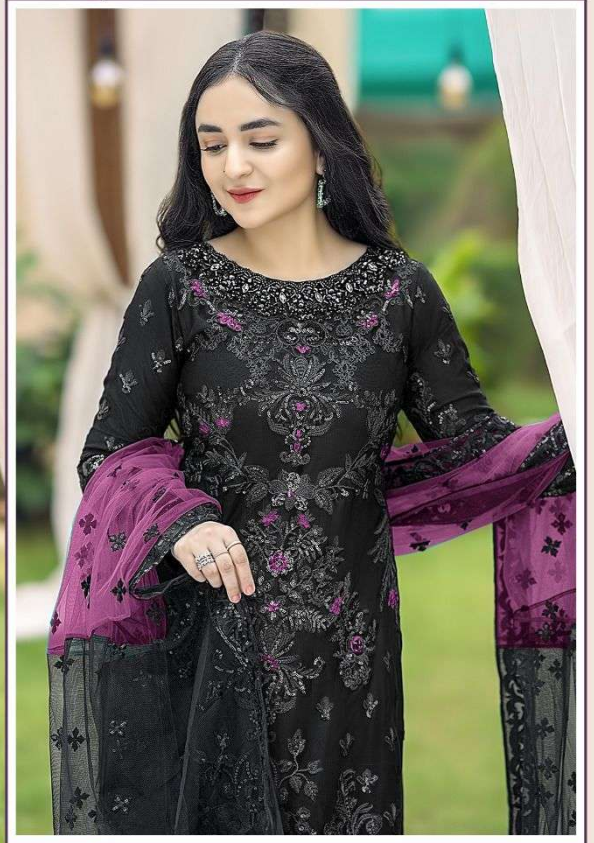

TOP:- FOX GEORGETTE
DUPATTA:- BUTTERFLY NET
WITH EMBROIDERY
BOTTOM / INNER:- SANTOON

S-994-D