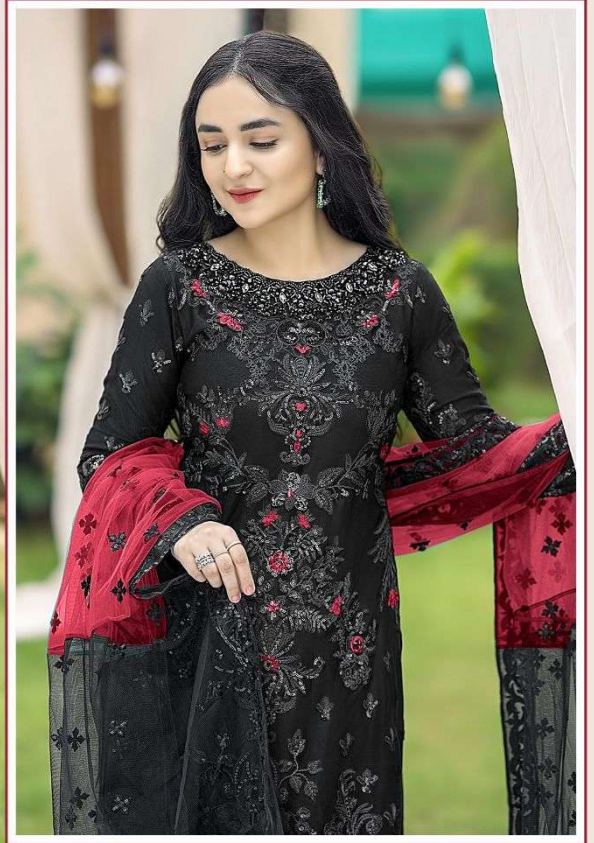

TOP:- FOX GEORGETTE
DUPATTA:- BUTTERFLY NET
WITH EMBROIDERY
BOTTOM / INNER:- SANTOON

S-994

TOP:- FOX GEORGETTE
DUPATTA:- BUTTERFLY NET
WITH EMBROIDERY
BOTTOM / INNER:- SANTOON

S-994

S-994-B

S-994-C

S-994-D

TOP:- FOX GEORGETTE
DUPATTA:- BUTTERFLY NET
WITH EMBROIDERY
BOTTOM / INNER:- SANTOON

S-994

TOP:- FOX GEORGETTE
DUPATTA:- BUTTERFLY NET
WITH EMBROIDERY
BOTTOM / INNER:- SANTOON

S-994-B

TOP:- FOX GEORGETTE
DUPATTA:- BUTTERFLY NET
WITH EMBROIDERY
BOTTOM / INNER:- SANTOON

S-994-C

TOP:- FOX GEORGETTE
DUPATTA:- BUTTERFLY NET
WITH EMBROIDERY
BOTTOM / INNER:- SANTOON