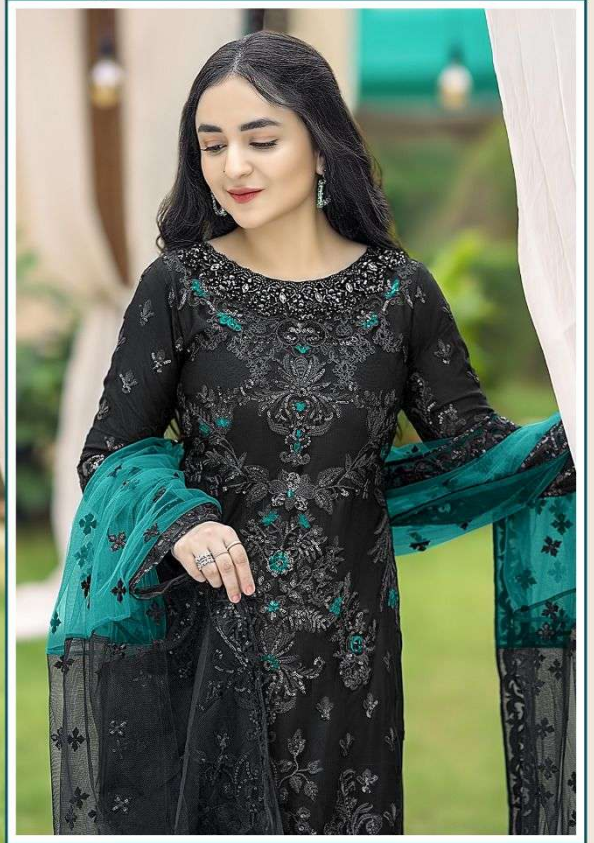

TOP:- FOX GEORGETTE
DUPATTA:- BUTTERFLY NET
WITH EMBROIDERY
BOTTOM / INNER:- SANTOON

S-994

TOP:- FOX GEORGETTE
DUPATTA:- BUTTERFLY NET
WITH EMBROIDERY
BOTTOM / INNER:- SANTOON

S-994

S-994-B

S-994-C

S-994-D

Shree
FABS

Shree
FABS

94

Shree
FABRS

Shree
FABRS

TOP:- FOX GEORGETTE
DUPATTA:- BUTTERFLY NET
WITH EMBROIDERY
BOTTOM / INNER:- SANTOON

S-994

TOP:- FOX GEORGETTE
DUPATTA:- BUTTERFLY NET
WITH EMBROIDERY
BOTTOM / INNER:- SANTOON

S-994-B

TOP:- FOX GEORGETTE
DUPATTA:- BUTTERFLY NET
WITH EMBROIDERY
BOTTOM / INNER:- SANTOON

S-994-C

TOP:- FOX GEORGETTE
DUPATTA:- BUTTERFLY NET
WITH EMBROIDERY
BOTTOM / INNER:- SANTOON

S-994-D