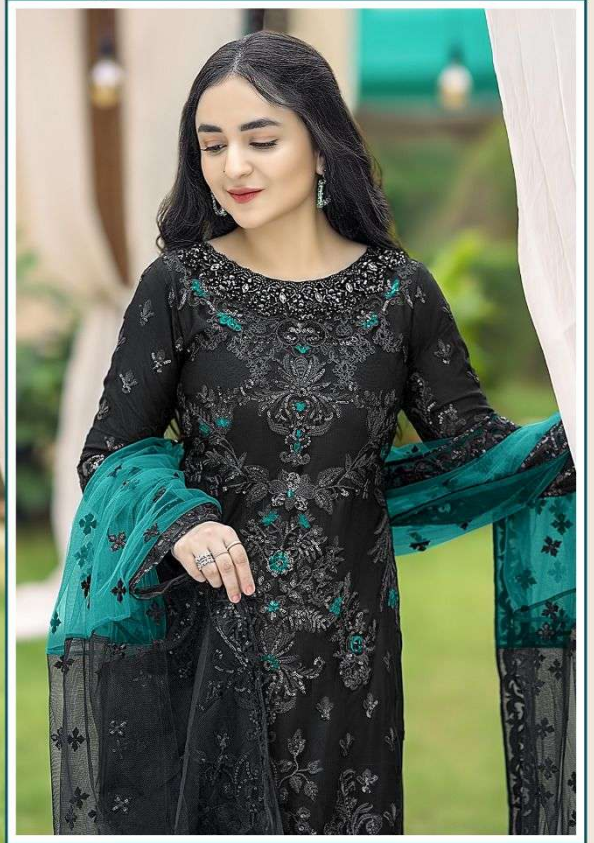

TOP:- FOX GEORGETTE
DUPATTA:- BUTTERFLY NET
WITH EMBROIDERY
BOTTOM / INNER:- SANTOON

S-994

TOP:- FOX GEORGETTE
DUPATTA:- BUTTERFLY NET
WITH EMBROIDERY
BOTTOM / INNER:- SANTOON

S-994

S-994-B

S-994-C

S-994-D

Shree
FABS

Shree
FABS

94

Shree
FABS

Shree
FABS

TOP:- FOX GEORGETTE
DUPATTA:- BUTTERFLY NET
WITH EMBROIDERY
BOTTOM / INNER:- SANTOON

S-994

TOP:- FOX GEORGETTE
DUPATTA:- BUTTERFLY NET
WITH EMBROIDERY
BOTTOM / INNER:- SANTOON

S-994-B

TOP:- FOX GEORGETTE
DUPATTA:- BUTTERFLY NET
WITH EMBROIDERY
BOTTOM / INNER:- SANTOON

S-994-C

TOP:- FOX GEORGETTE
DUPATTA:- BUTTERFLY NET
WITH EMBROIDERY
BOTTOM / INNER:- SANTOON

S-994-D