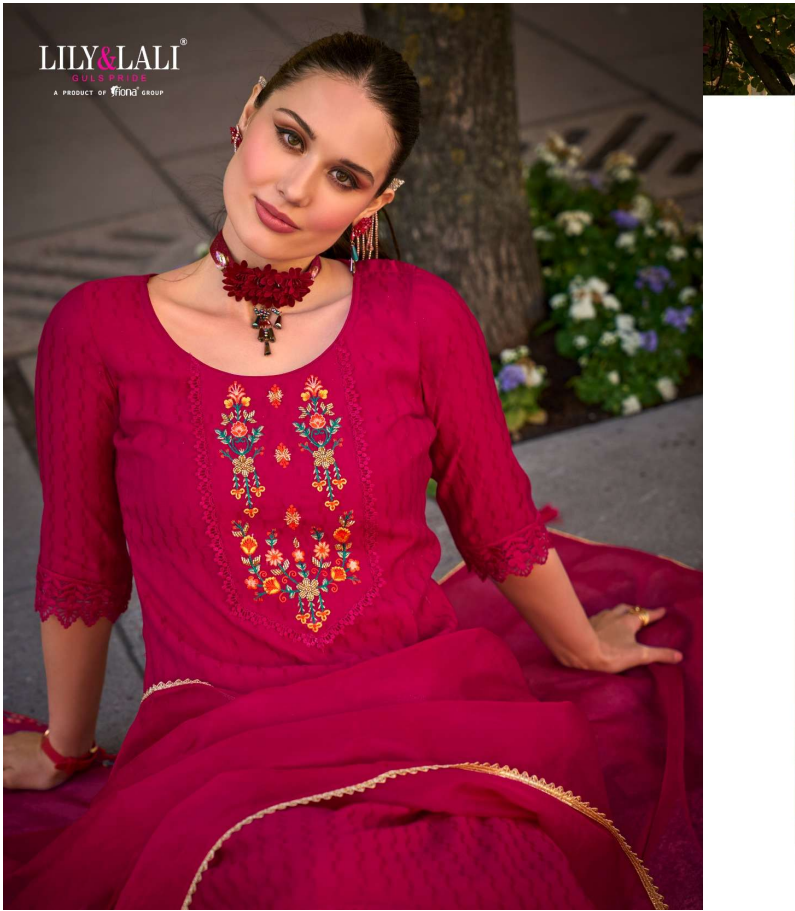

LILY&LALI[®]
GULS PRIDE
A PRODUCT OF **fiona** GROUP

Mehwish
Simply Elegant

FABRICS DETAILS

: TOP :
**HANDWORK AND EMBROIDERY ON DOBBY VISCOUSE FABRICS
WITH PURE COTTON LINING**

: BOTTOM :
AFGHANI STYLE BOTTOM WITH EMBROIDERY LACE

: DUPATTA :
**ORGANZA EMBROIDERY WORK DUPATTA WITH FANCY
LACE & TUSSELS**

: SIZE :
M, L, XL, XXL, 3XL

NOTE : POCKET INSIDE THE PANT

21001

LILY & LALI
LIFE & STYLE
A PRODUCT OF 'FRANZ' GROUP

My favorite emails are the ones telling me that my order has been shipped