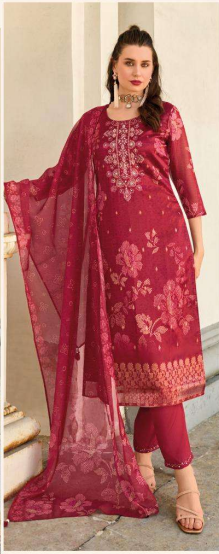

ELEVATE YOUR STYLE
ELEVATE YOUR LIFE

LADY
LEELA

लेडीलीला

1321

1322

1323

1324

1325

1326

QURBAT

QURBAT

FABRIC DETAILS

TOP

VISCOSE ORGANZA JACQUARD DIGITAL PRINT
KURTI WITH HANDWORK & COTTON INNER

BOTTOM

PURE VISCOSE SILK PANT WITH HANDWORK & POCKET