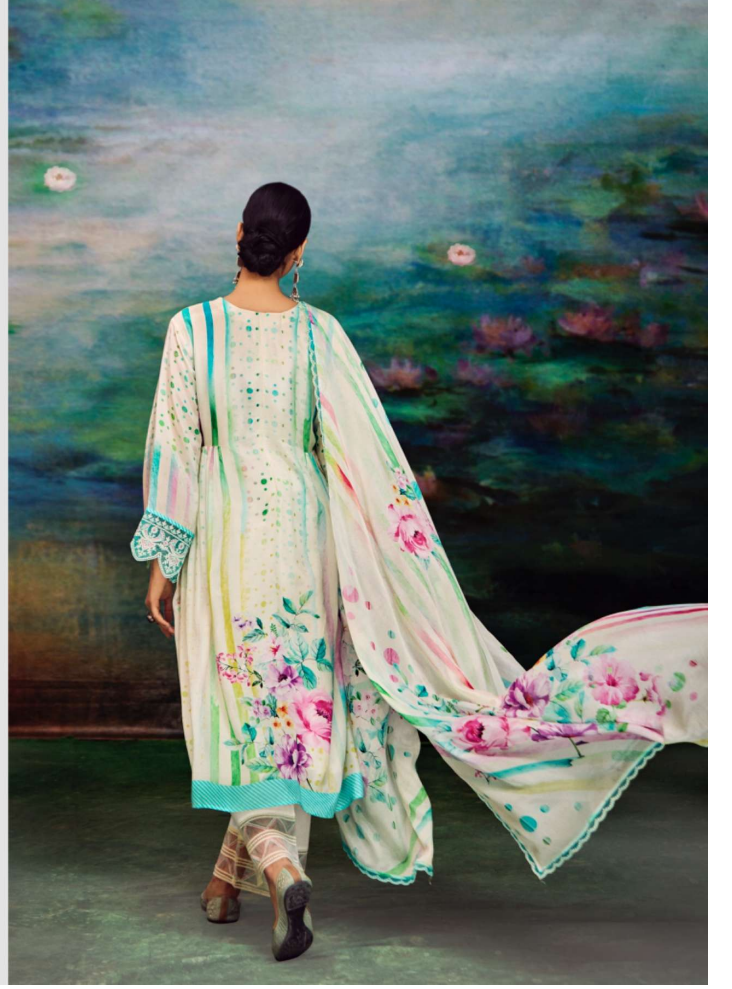

Heer

ਸ਼ਕੀਨੋ      شڪينو  
SHAKINO

ਸ਼ਕੀਨੋ  
SHAKINO

**DUPATTA**

PURE CHINNON WITH DIGITAL PRINT AND  
DORI SCALLOPED EMBROIDERY ON ORGANZA

**TOP**

PURE MUSLIN WITH DIGITAL PRINT DORI  
EMBROIDERY ON NECKLINE, ORGANZA DORI SCALLOPED  
EMBROIDERY ON SLEEVES

**BOTTOM**

PURE MUSLIN HEAVY WITH DORI EMBROIDERY ON ORGANZA

*Heer*  
BY KIMORA

HEER

ਸ਼ਕੀਨੋ  
SHAKINO

9401

9402

9403