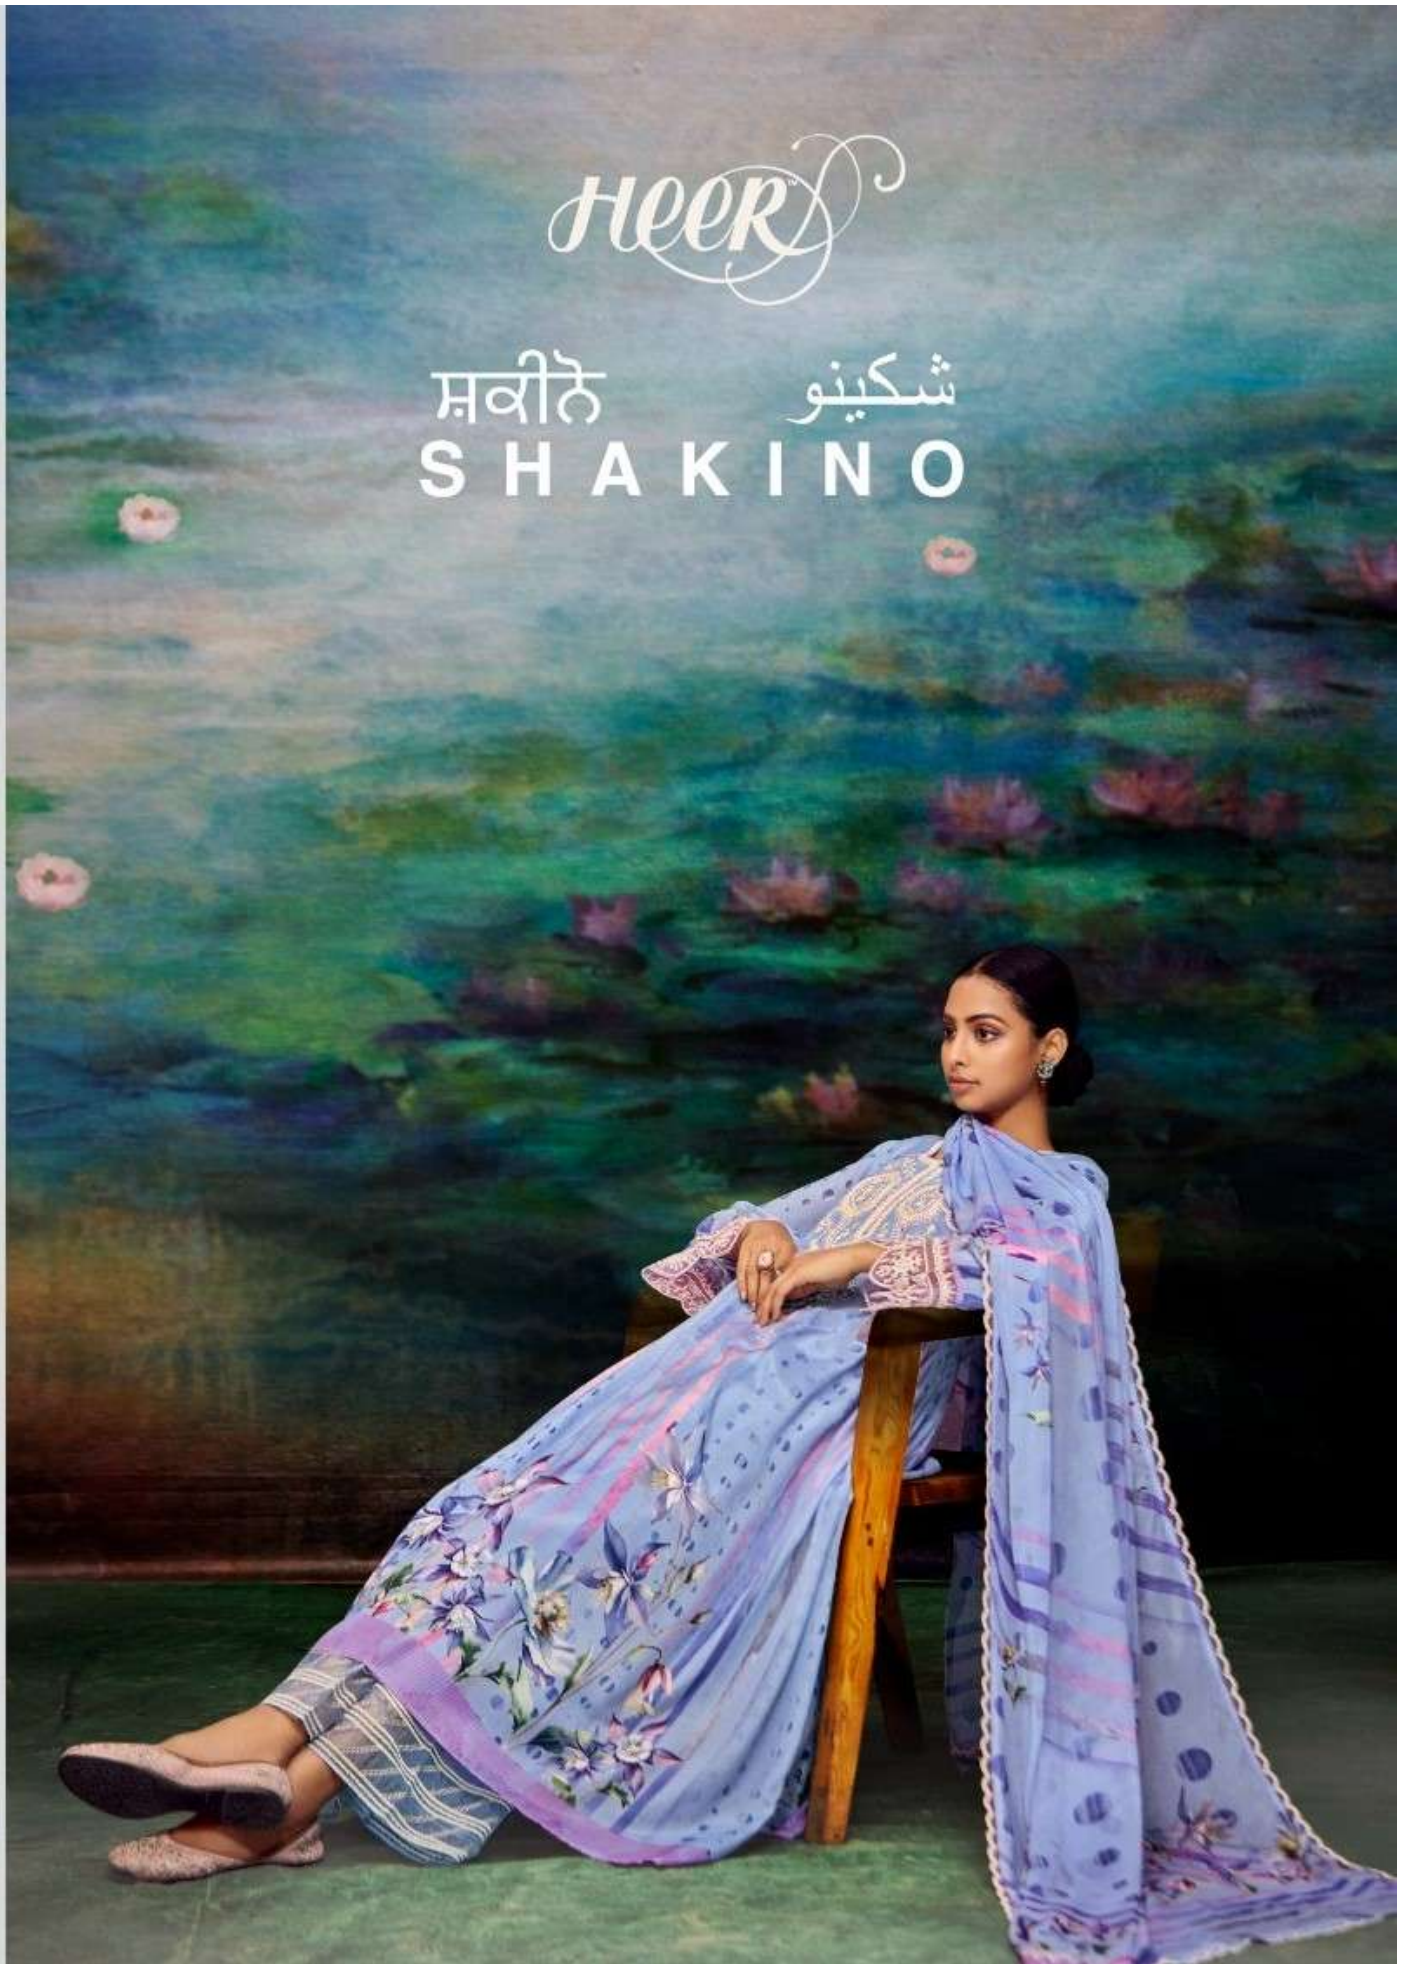

HEER

ਸ਼ਕੀਨੋ   شكینو
SHAKINO