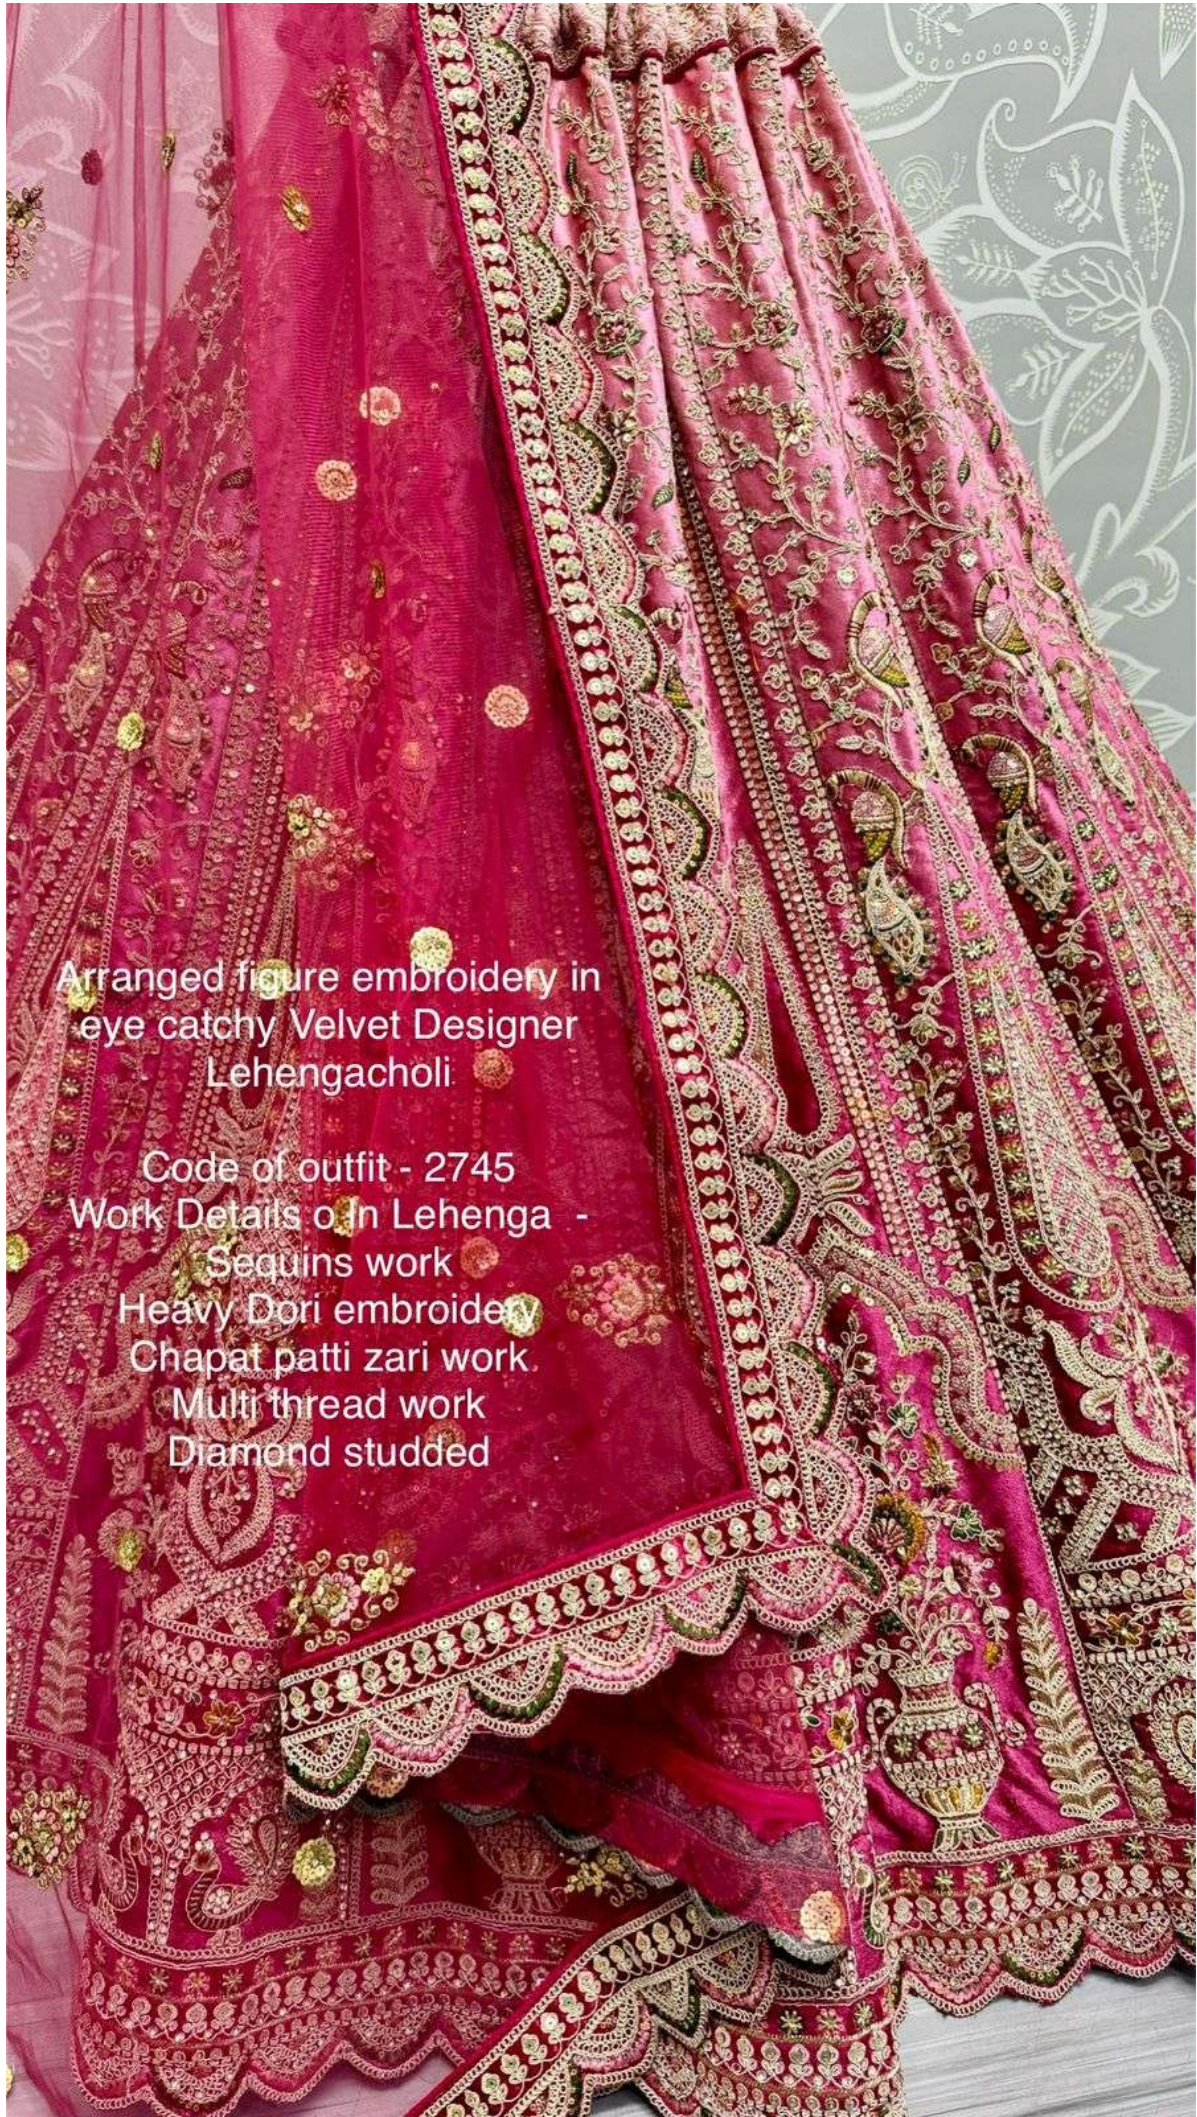

2745-A
Purple

2745-A
Purple

Arranged figure embroidery in eye catchy velvet
Designer Lehengacholi

Code of outfit - 2745
Work Details :- In Lehenga
Sequins work
Heavy Dori embroidery
Chapat patti zari work
Multi thread work
Diamond studded

2745
Blouse

Arranged figure embroidery in
eye catchy Velvet Designer
Lehengacholi

Code of outfit - 2745
Work Details of In Lehenga -
Sequins work
Heavy Dori embroidery
Chapat patti zari work
Multi thread work
Diamond studded

2745-C
Pink

Arranged figure embroidery in eye catchy Velvet
Designer Lehengacholi

Code of outfit - 2745
Work Details o In Lehenga
Sequins work
Heavy Dori embroidery
Chapat patti zari work
Multi thread work
Diamond studded

2745-C
Pink

Arranged figure embroidery in
eye catchy Velvet Designer
Lehengacholi

Code of outfit - 2745
Work Details o In Lehenga -
Sequins work
Heavy Dori embroidery
Chapat patti zari work.
Multi thread work
Diamond studded