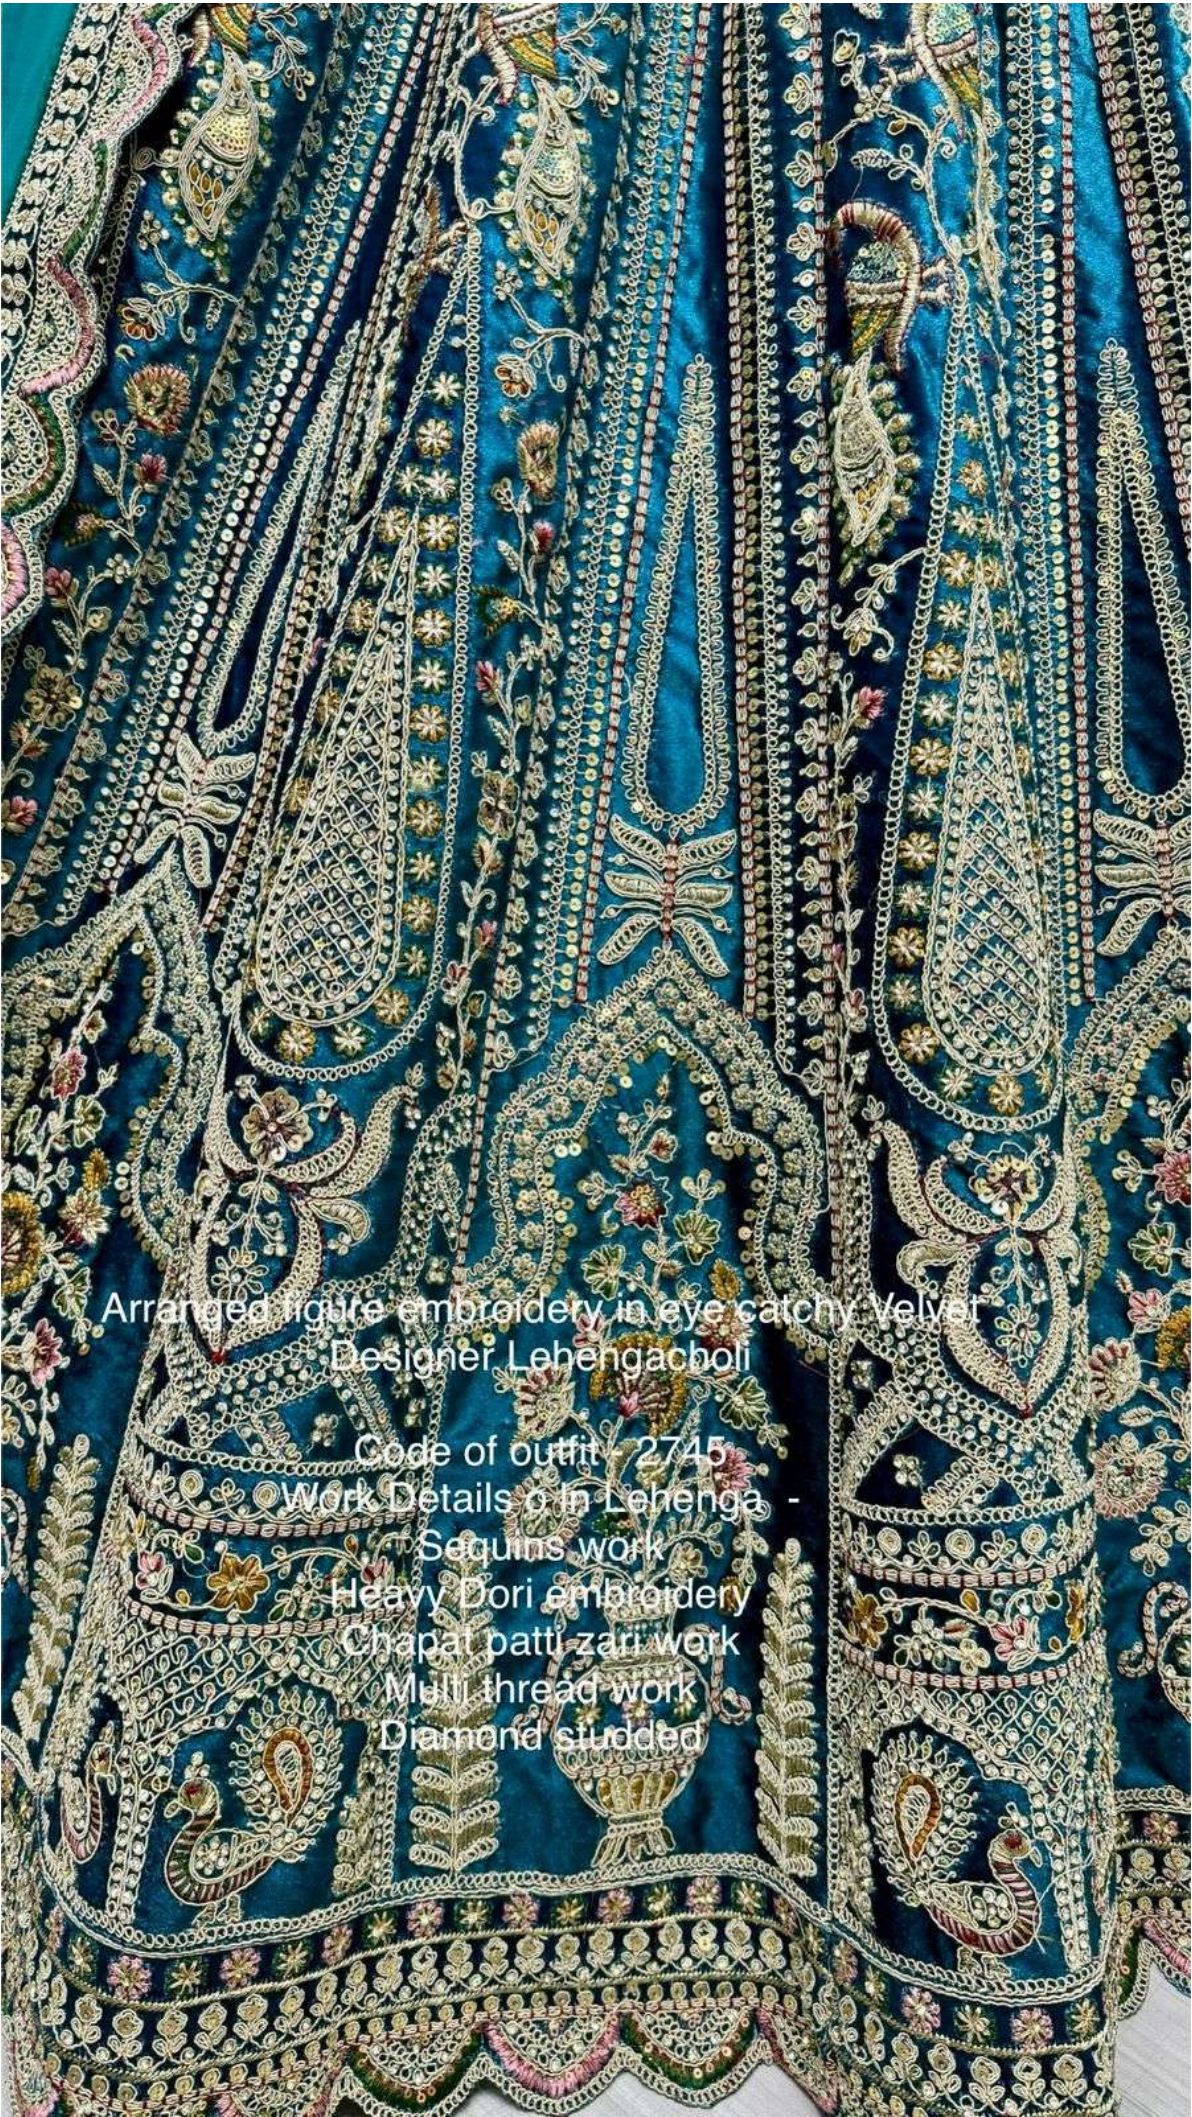

2745-A
Purple

2745-A
Purple

Arranged figure embroidery in eye catchy velvet
Designer Lehengacholi

Code of outfit - 2745
Work Details :- In Lehenga
Sequins work
Heavy Dori embroidery
Chapat patti zari work
Multi thread work
Diamond studded

2745
Blouse

Arranged figure embroidery in
eye catchy Velvet Designer
Lehengacholi

Code of outfit - 2745
Work Details of In Lehenga -
Sequins work
Heavy Dori embroidery
Chapat patti zari work
Multi thread work
Diamond studded

2745-B
Morpich

2745-B
Morpich

Arranged figure embroidery in eye catchy Velvet
Designer Lehengacholi

Code of outfit - 2745
Work Details o in Lehenga -
Sequins work
Heavy Dori embroidery
Chapat patti zari work
Multi thread work
Diamond studded