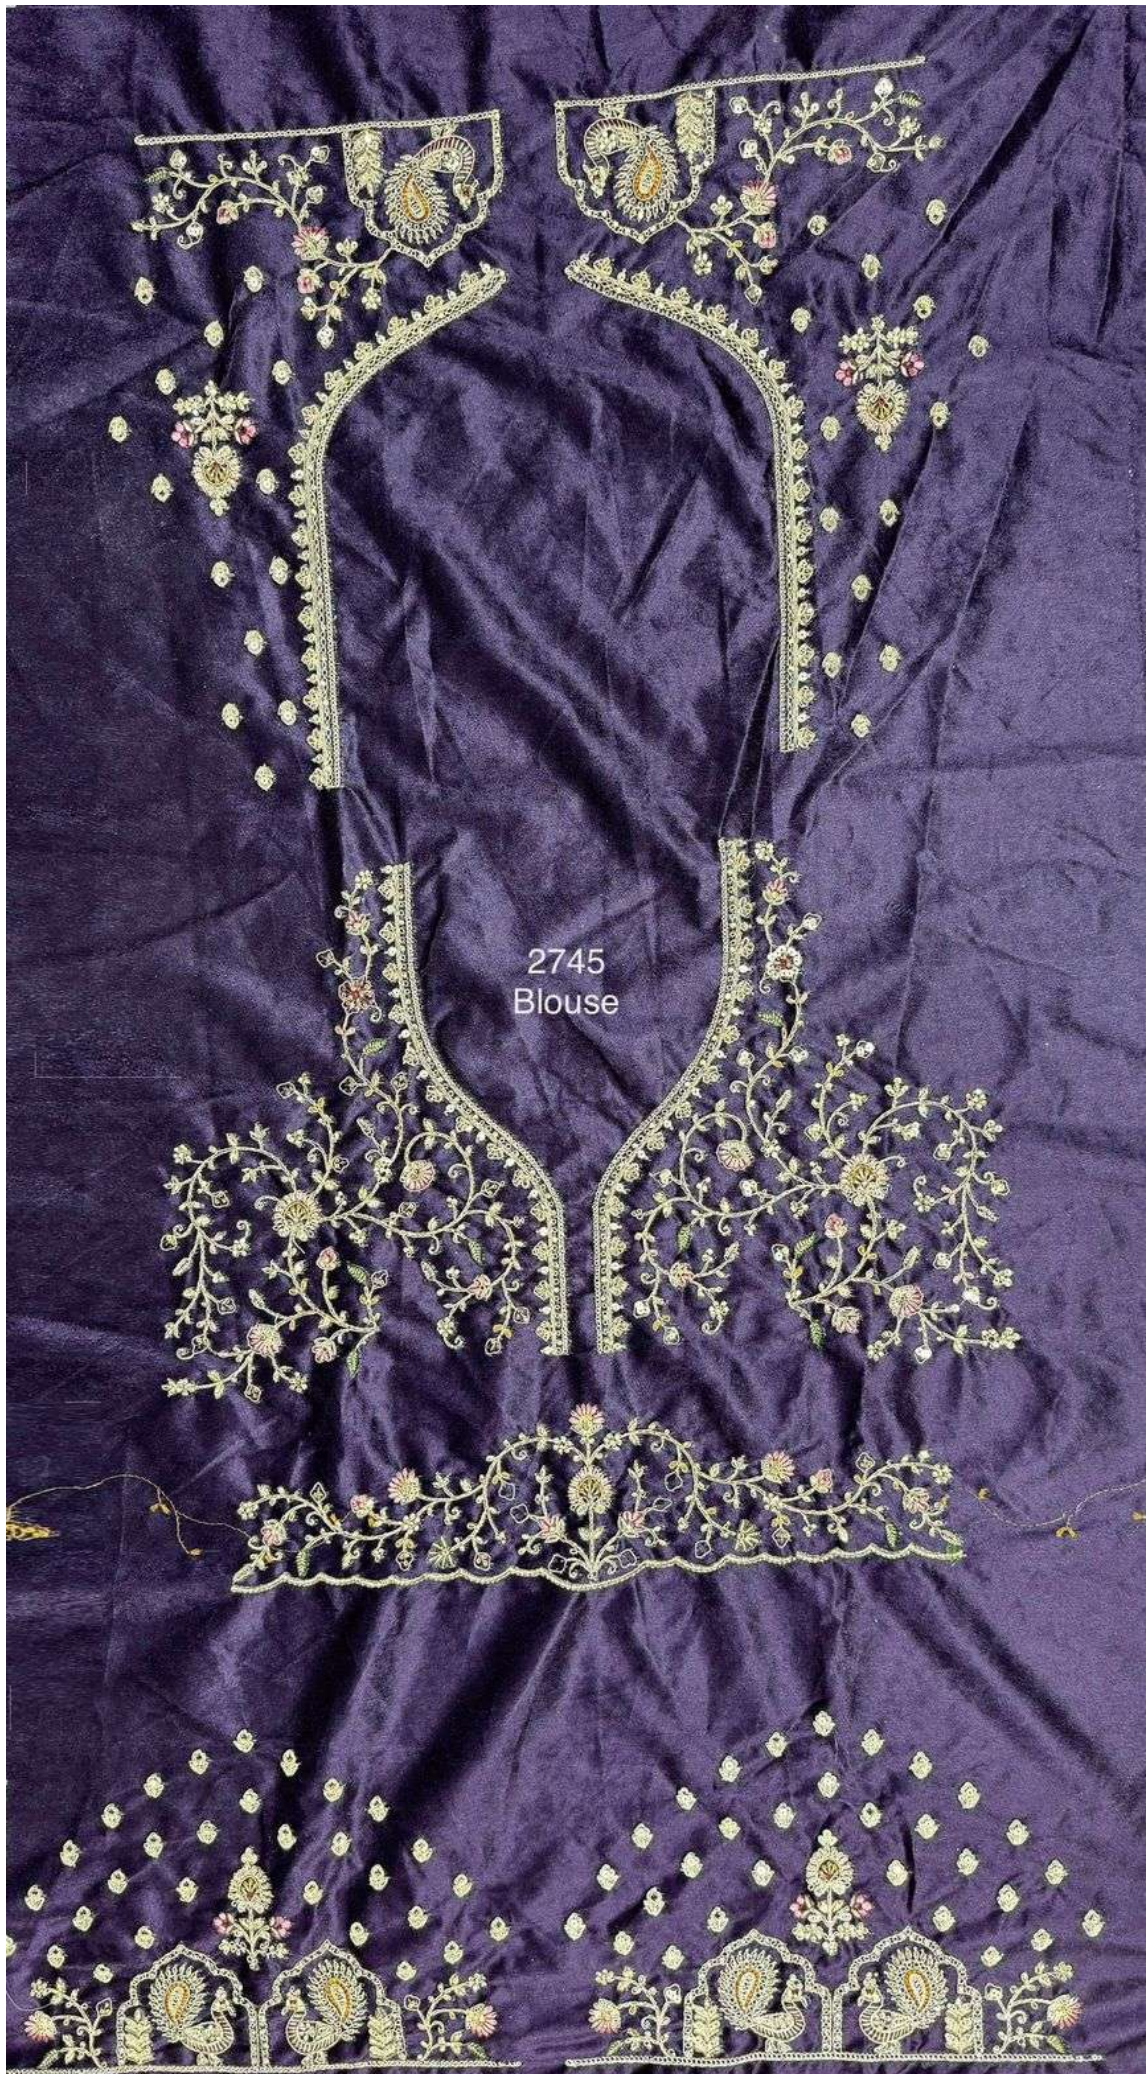

2745-A  
Purple

2745-A  
Purple

Arranged figure embroidery in eye catchy velvet  
Designer Lehengacholi

Code of outfit - 2745  
Work Details :- In Lehenga  
Sequins work  
Heavy Dori embroidery  
Chapat patti zari work  
Multi thread work  
Diamond studded

2745  
Blouse

Arranged figure embroidery in  
eye catchy Velvet Designer  
Lehengacholi

Code of outfit - 2745  
Work Details of In Lehenga -  
Sequins work  
Heavy Dori embroidery  
Chapat patti zari work  
Multi thread work  
Diamond studded

2745-C  
Pink

Arranged figure embroidery in eye catchy Velvet  
Designer Lehengacholi

Code of outfit - 2745  
Work Details o In Lehenga  
Sequins work  
Heavy Dori embroidery  
Chapat patti zari work  
Multi thread work  
Diamond studded

2745-C  
Pink

Arranged figure embroidery in  
eye catchy Velvet Designer  
Lehengacholi

Code of outfit - 2745  
Work Details o In Lehenga -  
Sequins work  
Heavy Dori embroidery  
Chapat patti zari work.  
Multi thread work  
Diamond studded