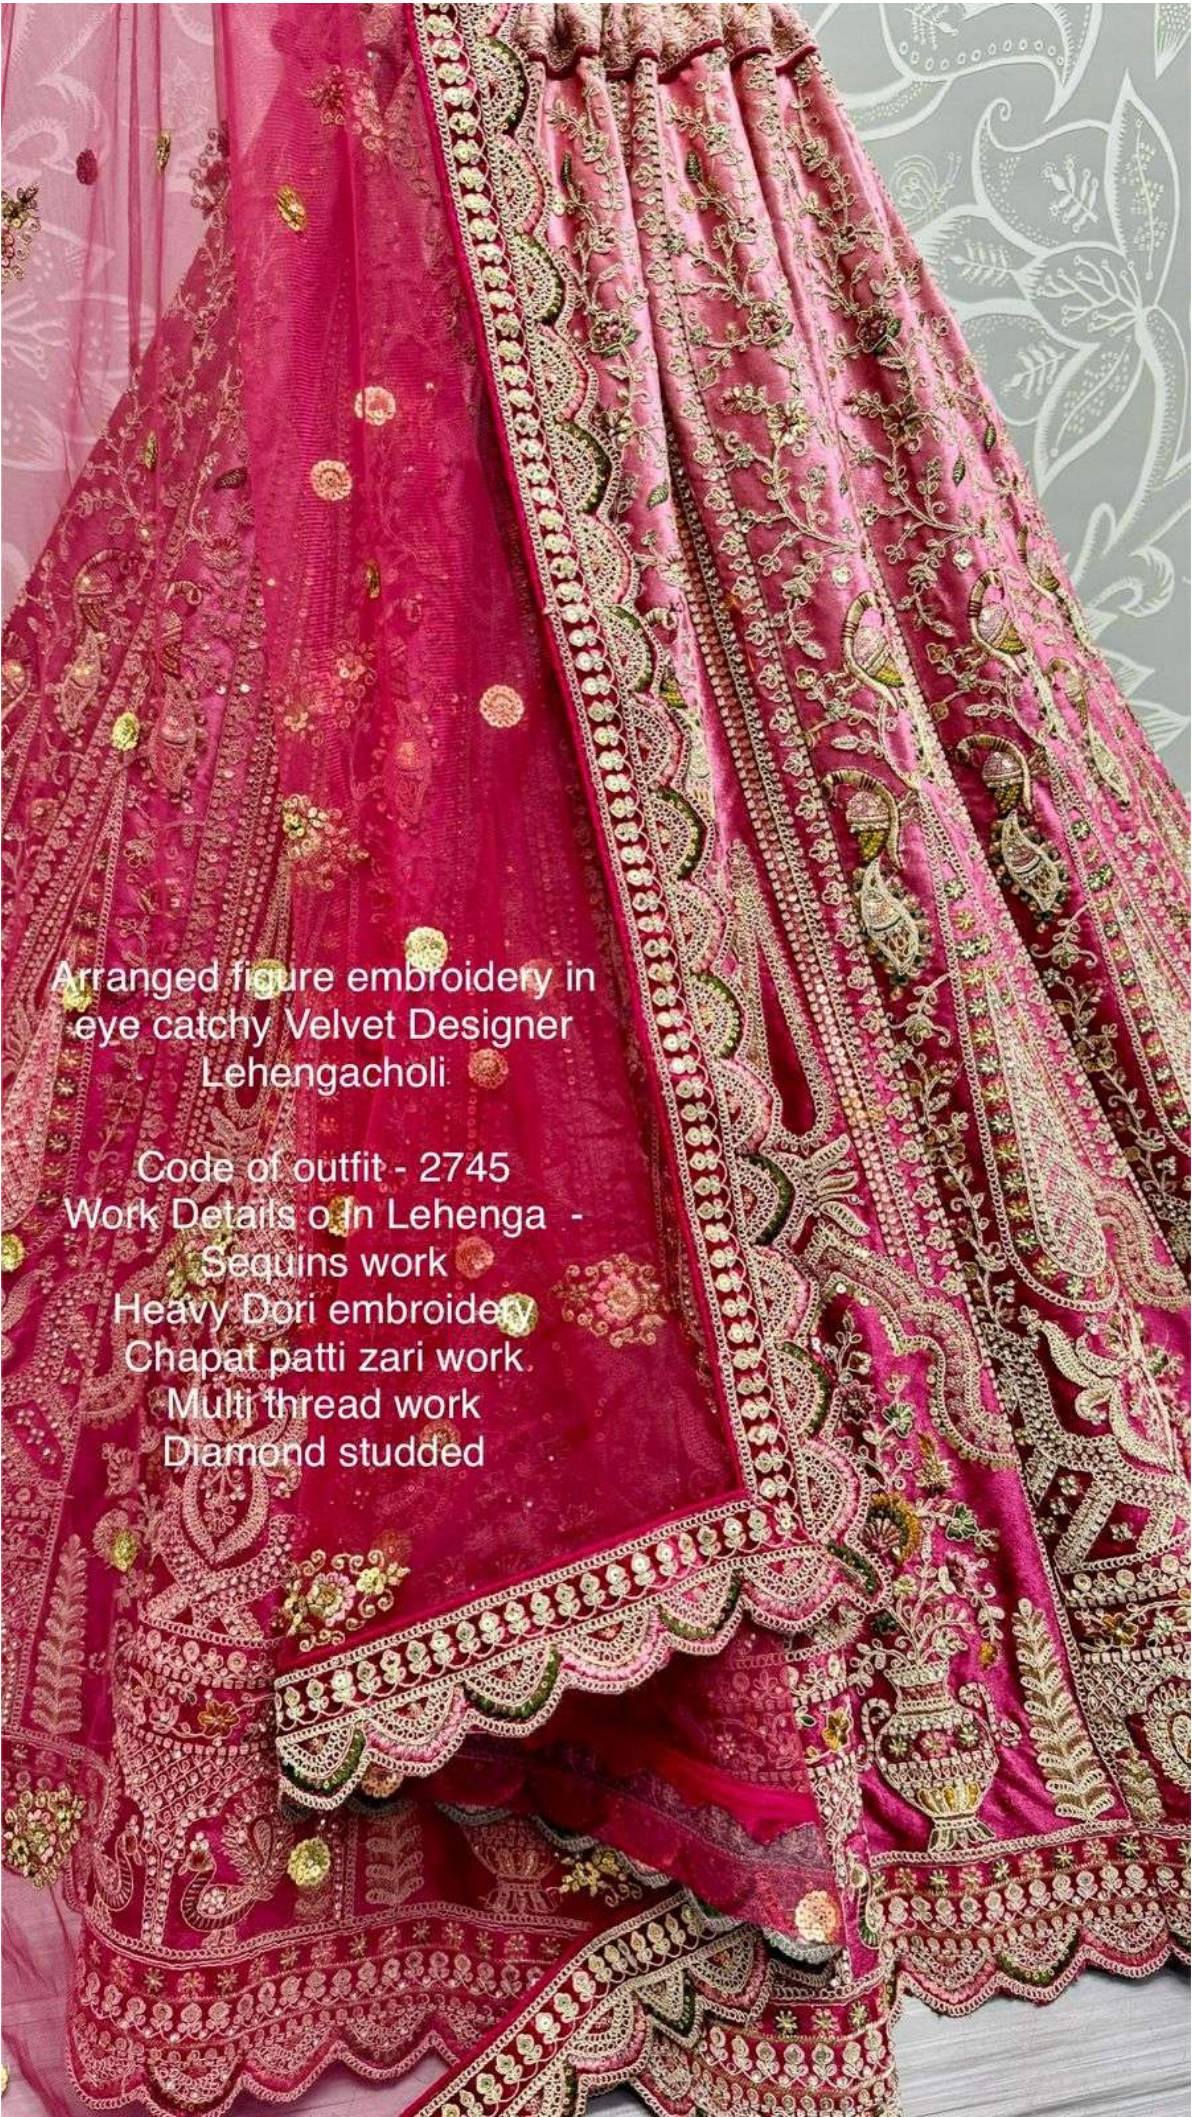

2745-A  
Purple

2745-A  
Purple

Arranged figure embroidery in eye catchy velvet  
Designer Lehengacholi

Code of outfit - 2745  
Work Details :- In Lehenga  
Sequins work  
Heavy Dori embroidery  
Chapat patti zari work  
Multi thread work  
Diamond studded

2745  
Blouse

Arranged figure embroidery in  
eye catchy Velvet Designer  
Lehengacholi

Code of outfit - 2745  
Work Details of In Lehenga -  
Sequins work  
Heavy Dori embroidery  
Chapat patti zari work  
Multi thread work  
Diamond studded

2745-C  
Pink

Arranged figure embroidery in eye catchy Velvet  
Designer Lehengacholi

Code of outfit - 2745  
Work Details o In Lehenga  
Sequins work  
Heavy Dori embroidery  
Chapat patti zari work  
Multi thread work  
Diamond studded

2745-C  
Pink

Arranged figure embroidery in  
eye catchy Velvet Designer  
Lehengacholi

Code of outfit - 2745  
Work Details o In Lehenga -  
Sequins work  
Heavy Dori embroidery  
Chapat patti zari work.  
Multi thread work  
Diamond studded