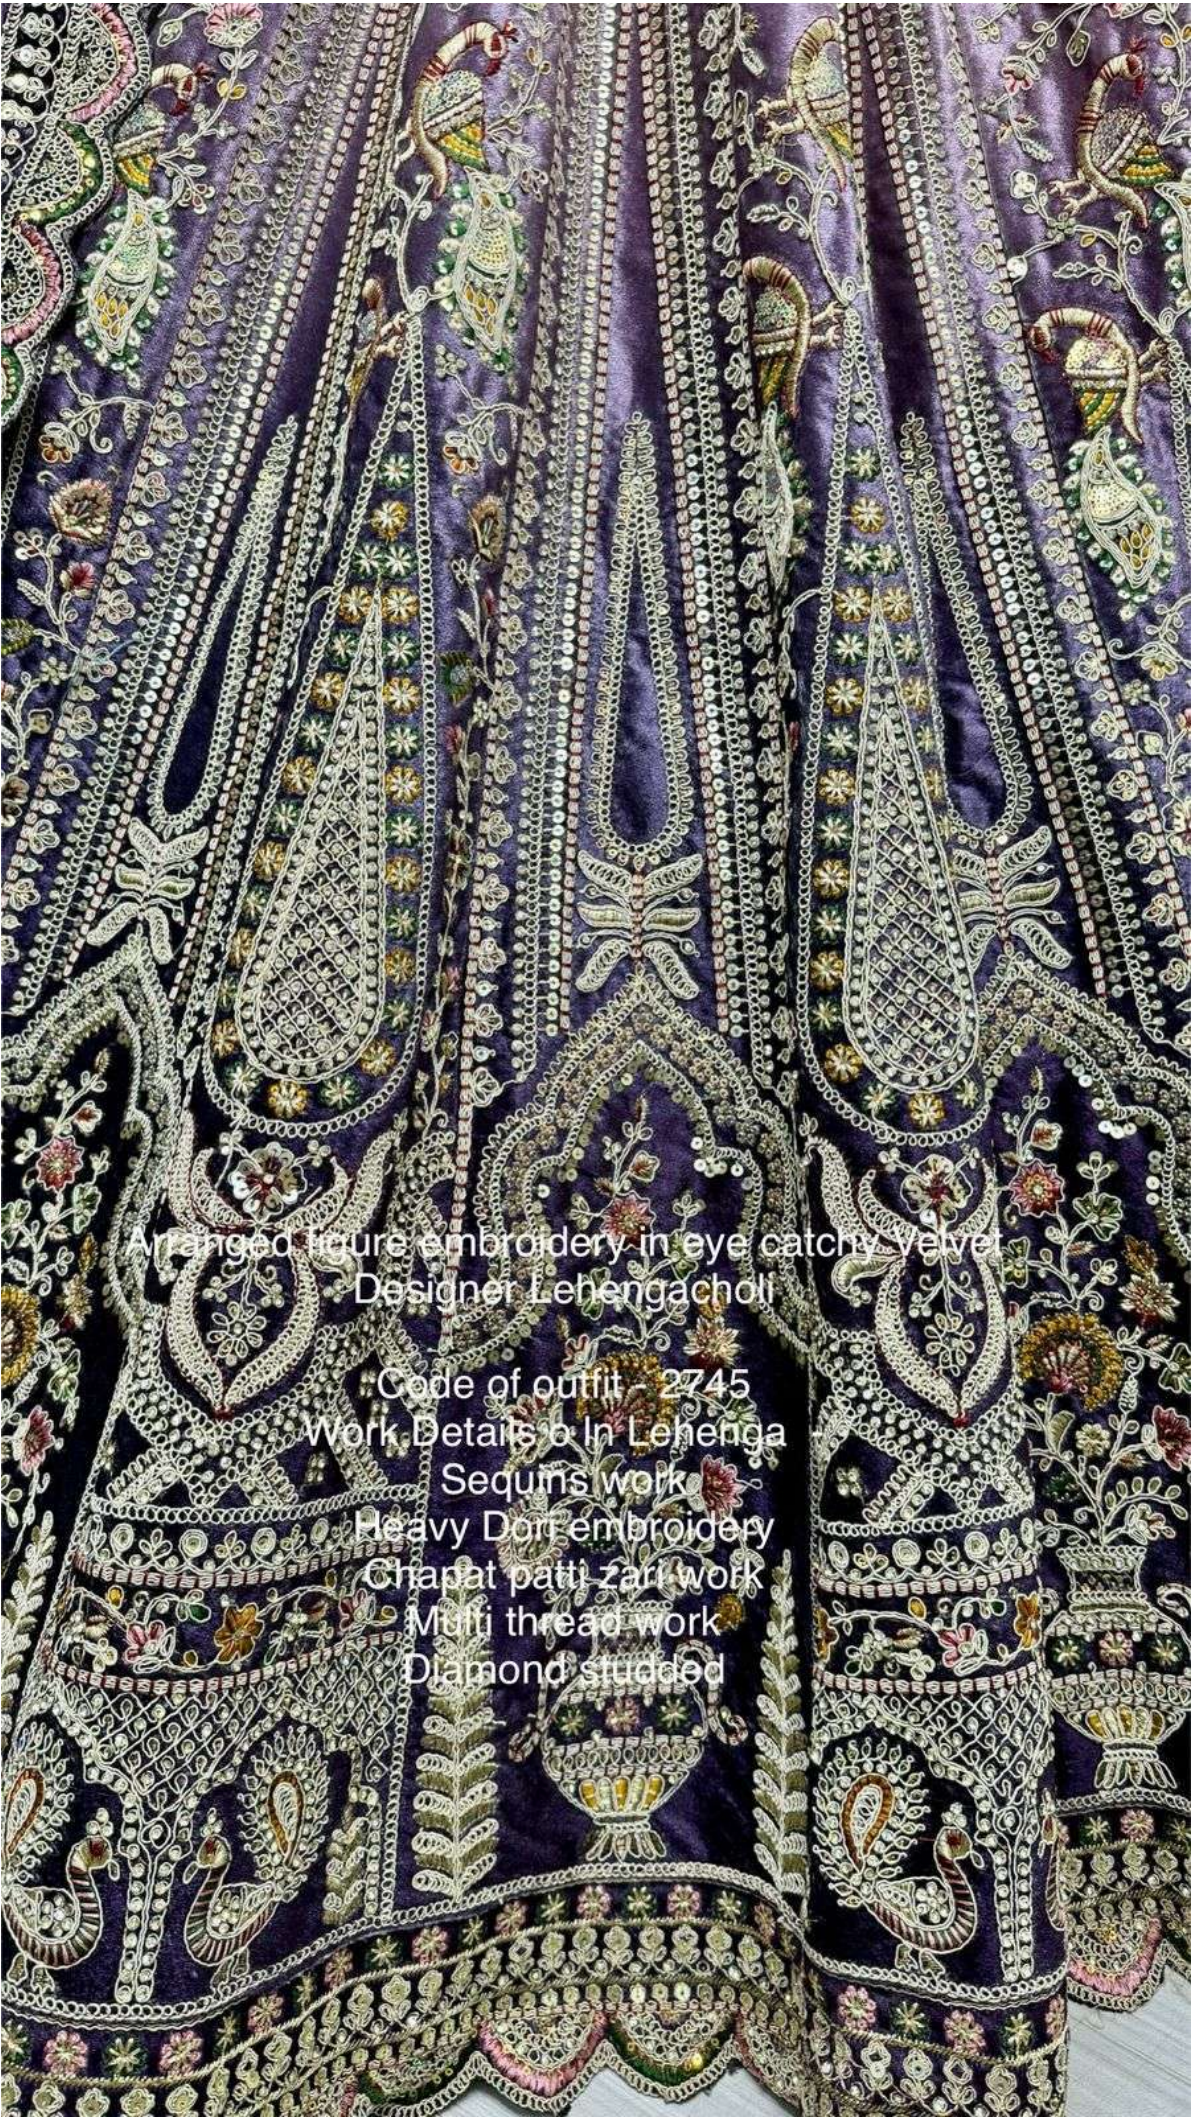

2745-A  
Purple

2745-A  
Purple

Arranged figure embroidery in eye catchy velvet  
Designer Lehengacholi

Code of outfit - 2745  
Work Details :- In Lehenga  
Sequins work  
Heavy Dori embroidery  
Chapat patti zari work  
Multi thread work  
Diamond studded

2745  
Blouse

Arranged figure embroidery in  
eye catchy Velvet Designer  
Lehengacholi

Code of outfit - 2745  
Work Details of In Lehenga -  
Sequins work  
Heavy Dori embroidery  
Chapat patti zari work  
Multi thread work  
Diamond studded