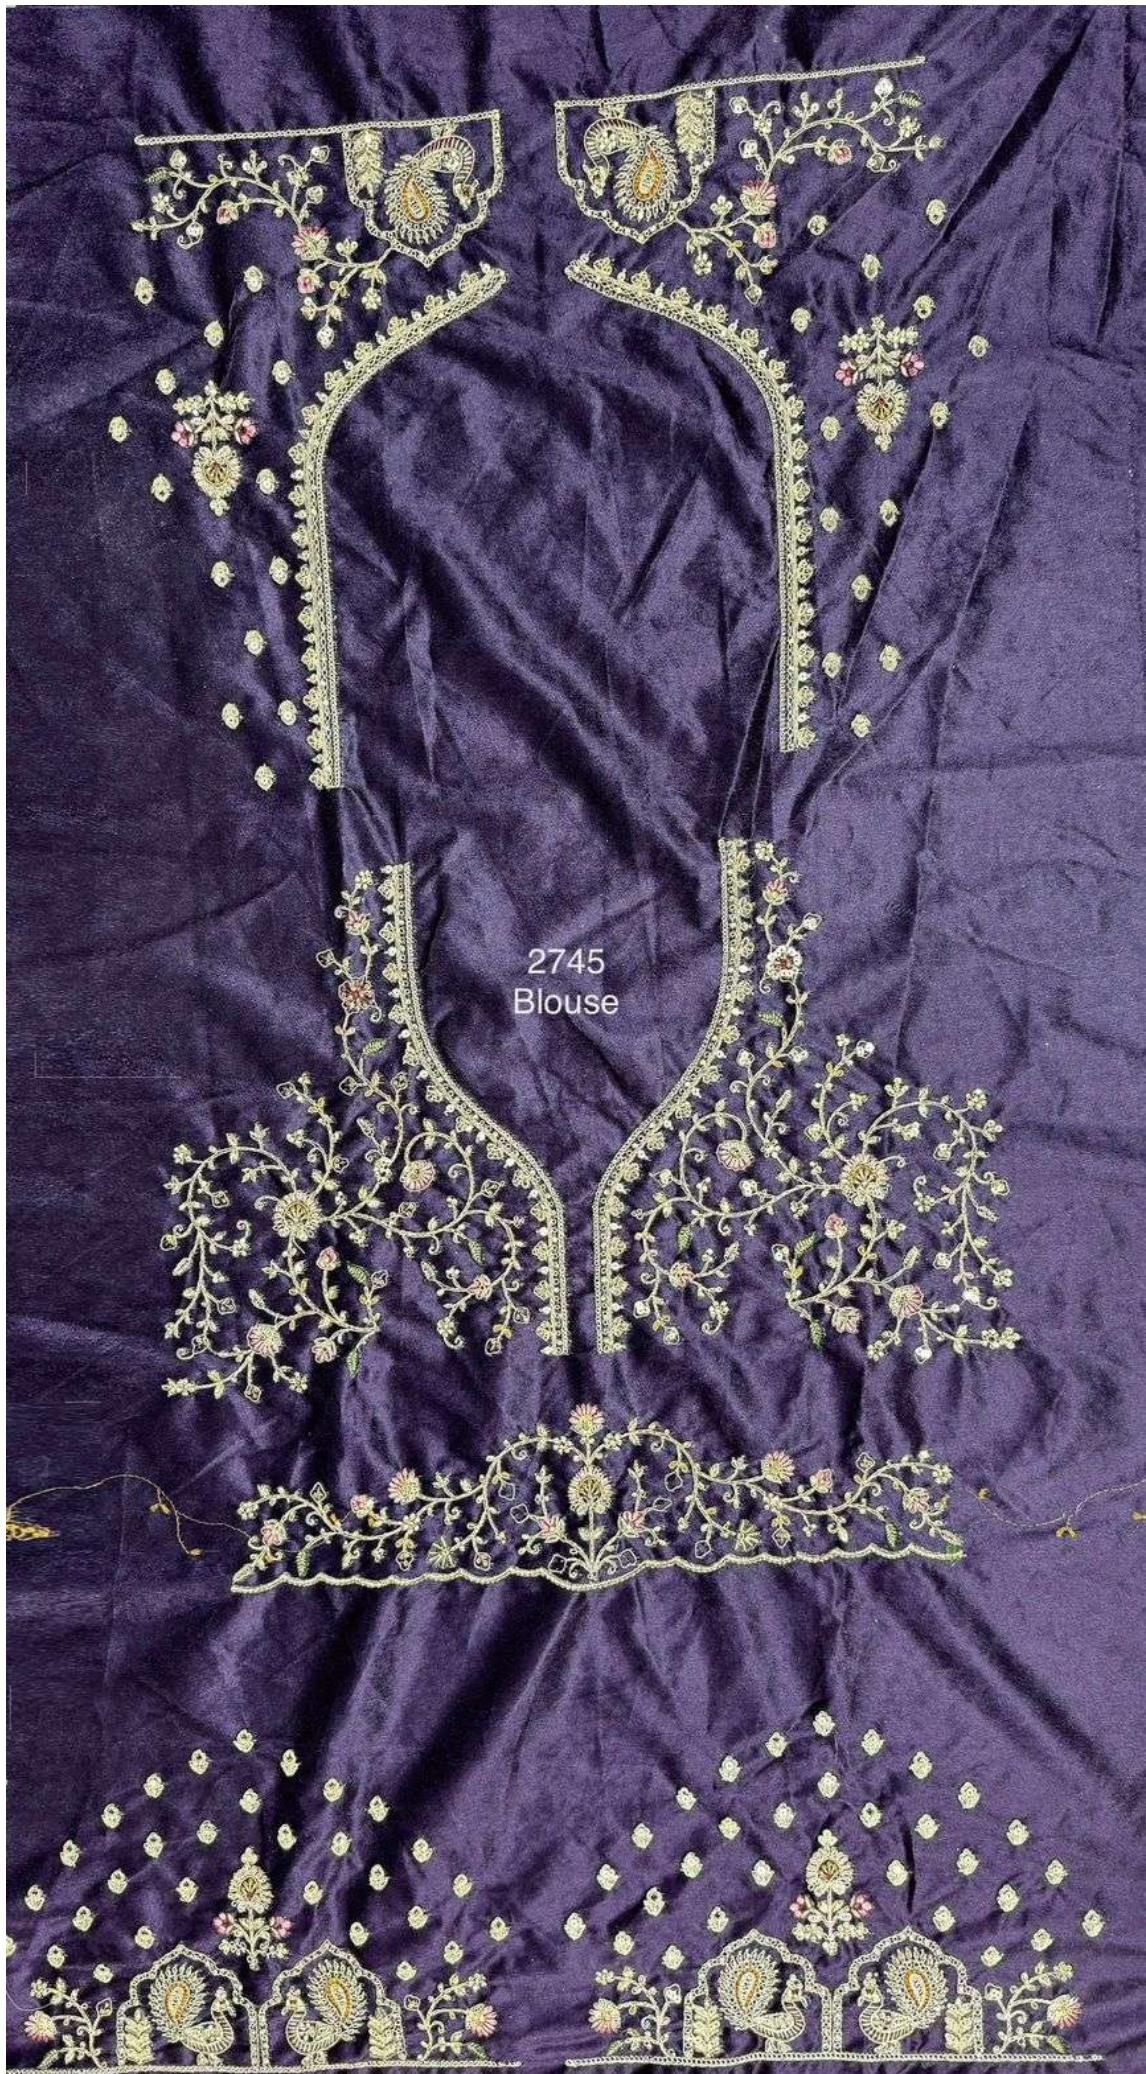

2745-A
Purple

2745-A
Purple

Arranged figure embroidery in eye catchy velvet
Designer Lehengacholi

Code of outfit - 2745
Work Details :- In Lehenga
Sequins work
Heavy Dori embroidery
Chapat patti zari work
Multi thread work
Diamond studded

2745
Blouse

Arranged figure embroidery in
eye catchy Velvet Designer
Lehengacholi

Code of outfit - 2745
Work Details of In Lehenga -
Sequins work
Heavy Dori embroidery
Chapat patti zari work
Multi thread work
Diamond studded

2745-C
Pink

Arranged figure embroidery in eye catchy Velvet
Designer Lehengacholi

Code of outfit - 2745
Work Details o In Lehenga
Sequins work
Heavy Dori embroidery
Chapat patti zari work
Multi thread work
Diamond studded

2745-C
Pink

Arranged figure embroidery in
eye catchy Velvet Designer
Lehengacholi

Code of outfit - 2745
Work Details o In Lehenga -
Sequins work
Heavy Dori embroidery
Chapat patti zari work.
Multi thread work
Diamond studded