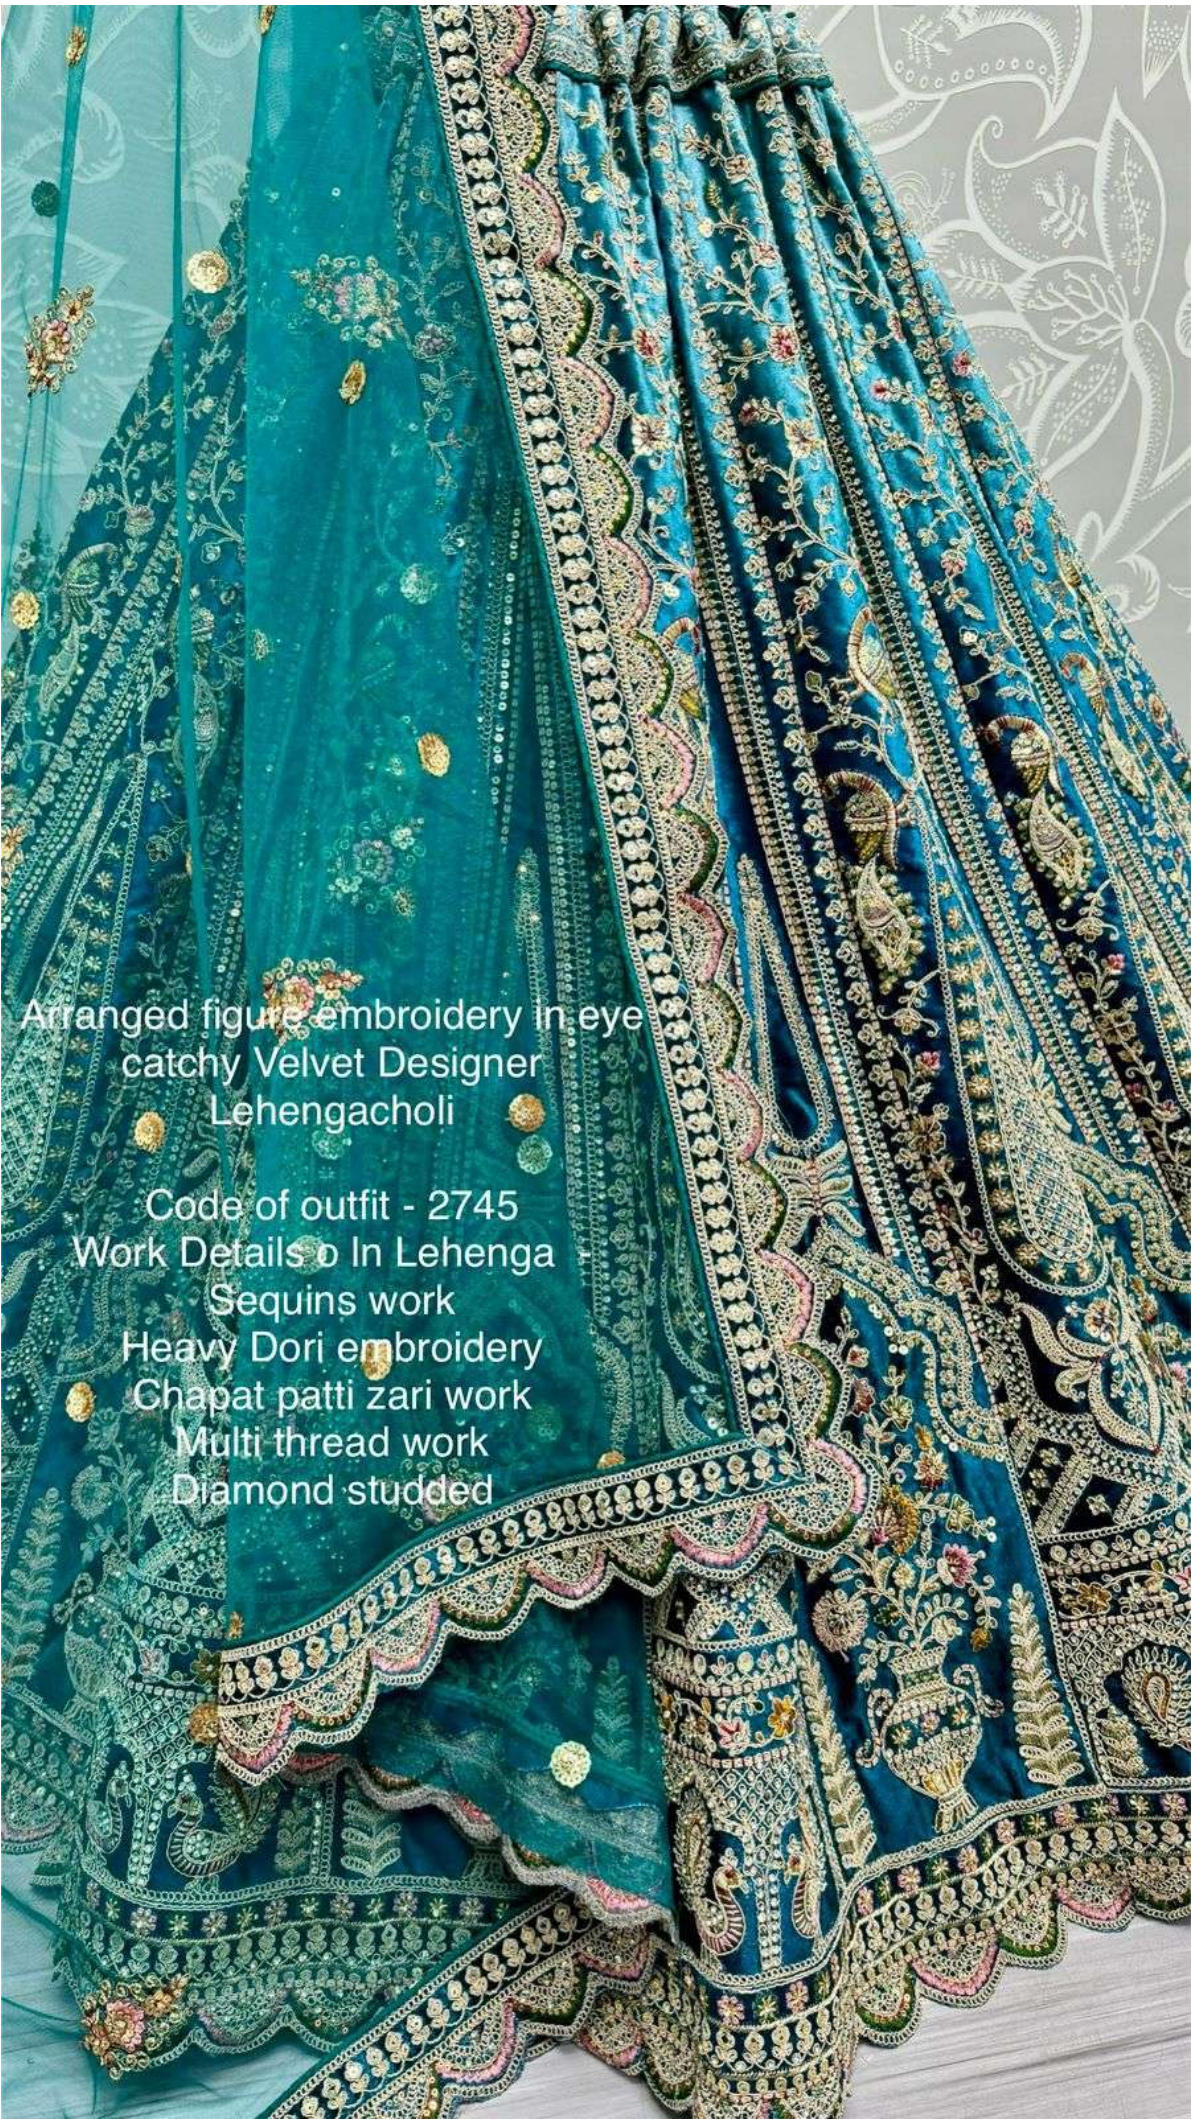

2745-A
Purple

2745-A
Purple

Arranged figure embroidery in eye catchy velvet
Designer Lehengacholi

Code of outfit - 2745
Work Details :- In Lehenga
Sequins work
Heavy Dori embroidery
Chapat patti zari work
Multi thread work
Diamond studded

2745
Blouse

Arranged figure embroidery in
eye catchy Velvet Designer
Lehengacholi

Code of outfit - 2745
Work Details of In Lehenga -
Sequins work
Heavy Dori embroidery
Chapat patti zari work
Multi thread work
Diamond studded

2745-B
Morpich

2745-B
Morpich

Arranged figure embroidery in eye catchy Velvet
Designer Lehengacholi

Code of outfit - 2745
Work Details o in Lehenga -
Sequins work
Heavy Dori embroidery
Chapat patti zari work
Multi thread work
Diamond studded