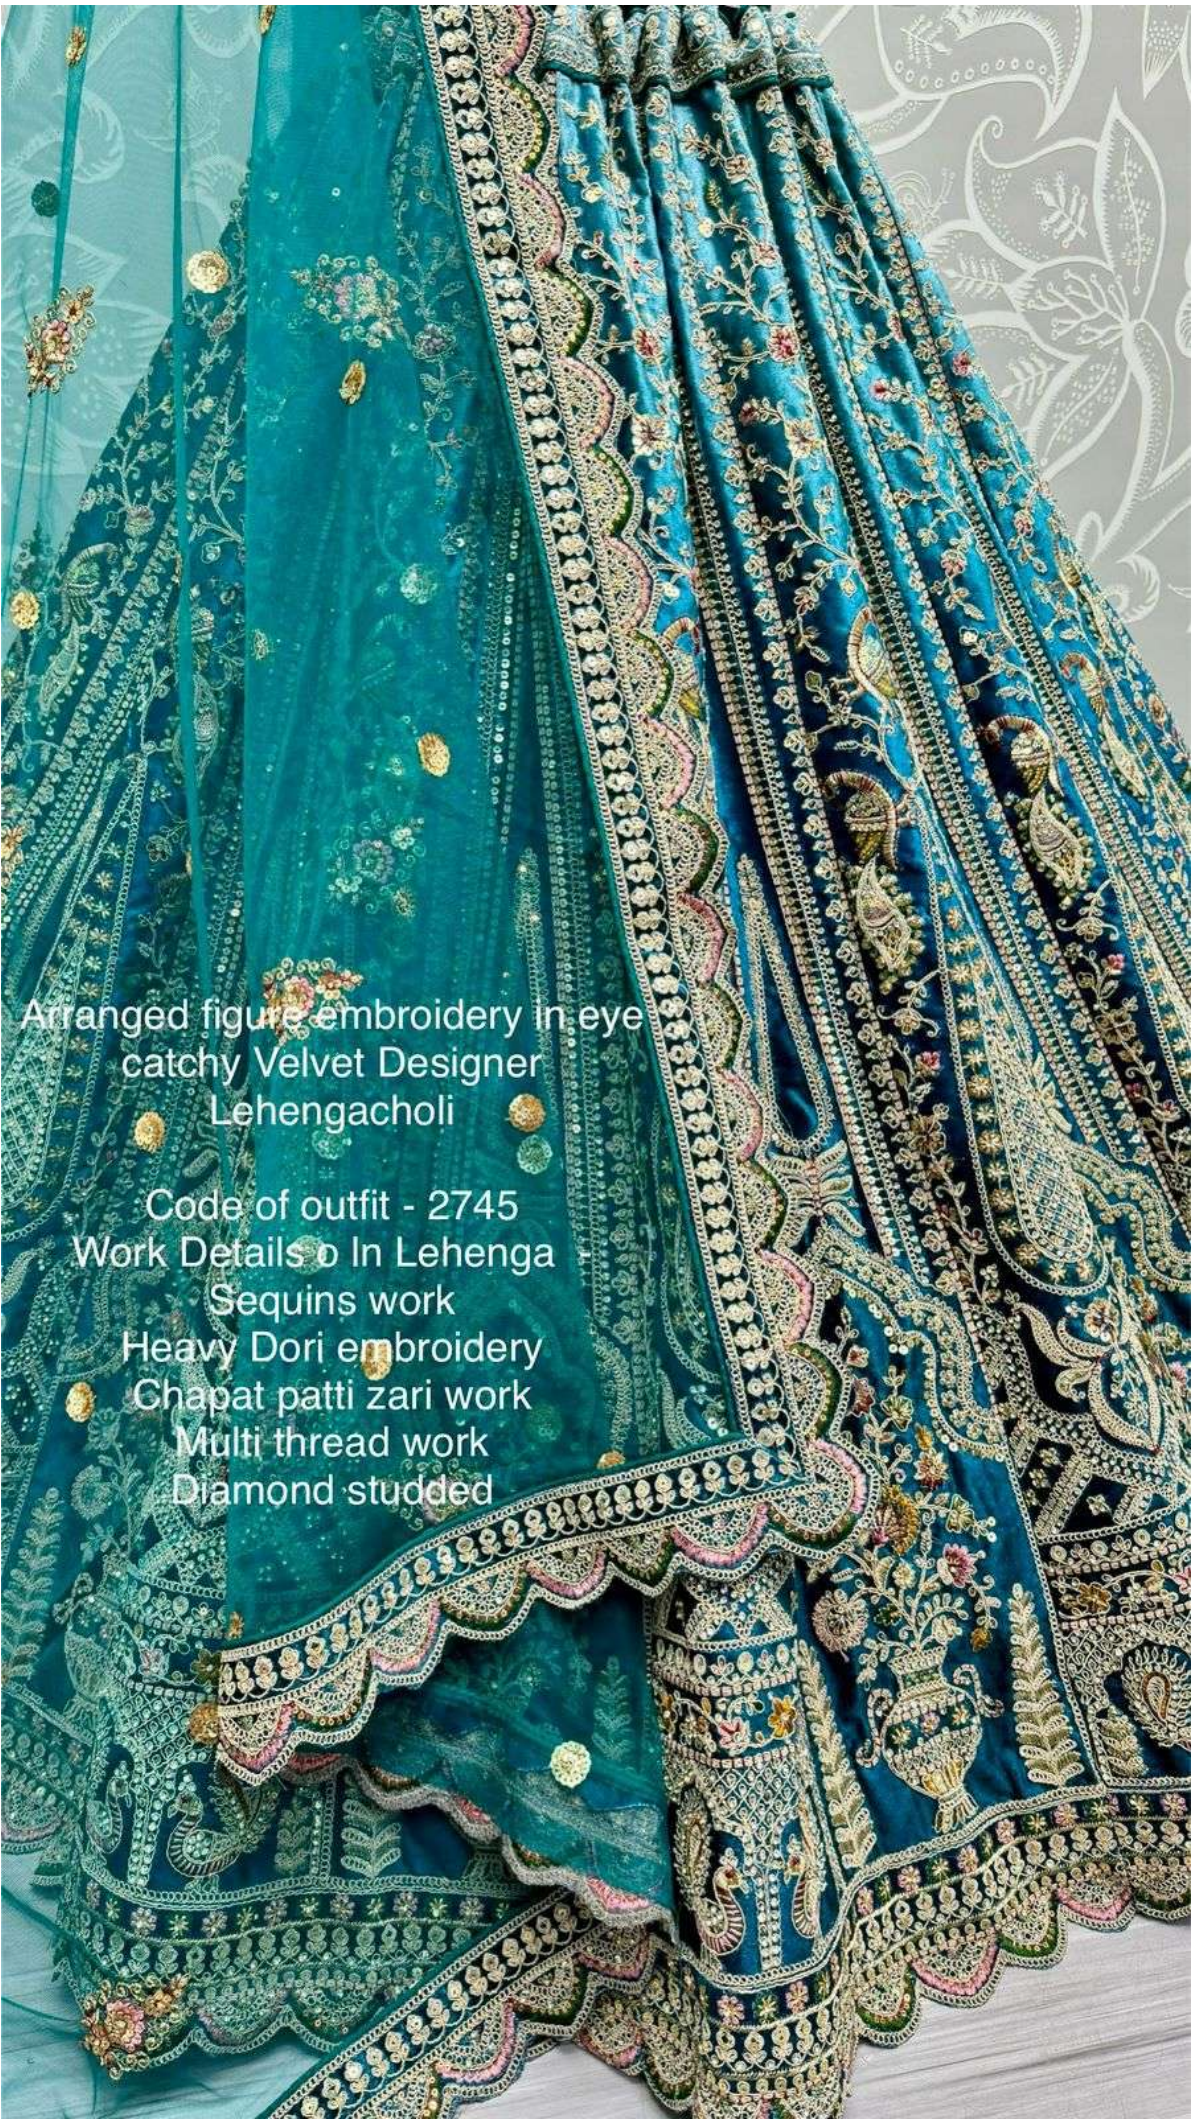

2745-A  
Purple

2745-A  
Purple

Arranged figure embroidery in eye catchy velvet  
Designer Lehengacholi

Code of outfit - 2745  
Work Details :- In Lehenga  
Sequins work  
Heavy Dori embroidery  
Chapat patti zari work  
Multi thread work  
Diamond studded

2745  
Blouse

Arranged figure embroidery in  
eye catchy Velvet Designer  
Lehengacholi

Code of outfit - 2745  
Work Details of In Lehenga -  
Sequins work  
Heavy Dori embroidery  
Chapat patti zari work  
Multi thread work  
Diamond studded

2745-B  
Morpich

2745-B  
Morpich

Arranged figure embroidery in eye catchy Velvet  
Designer Lehengacholi

Code of outfit - 2745  
Work Details o in Lehenga -  
Sequins work  
Heavy Dori embroidery  
Chapat patti zari work  
Multi thread work  
Diamond studded