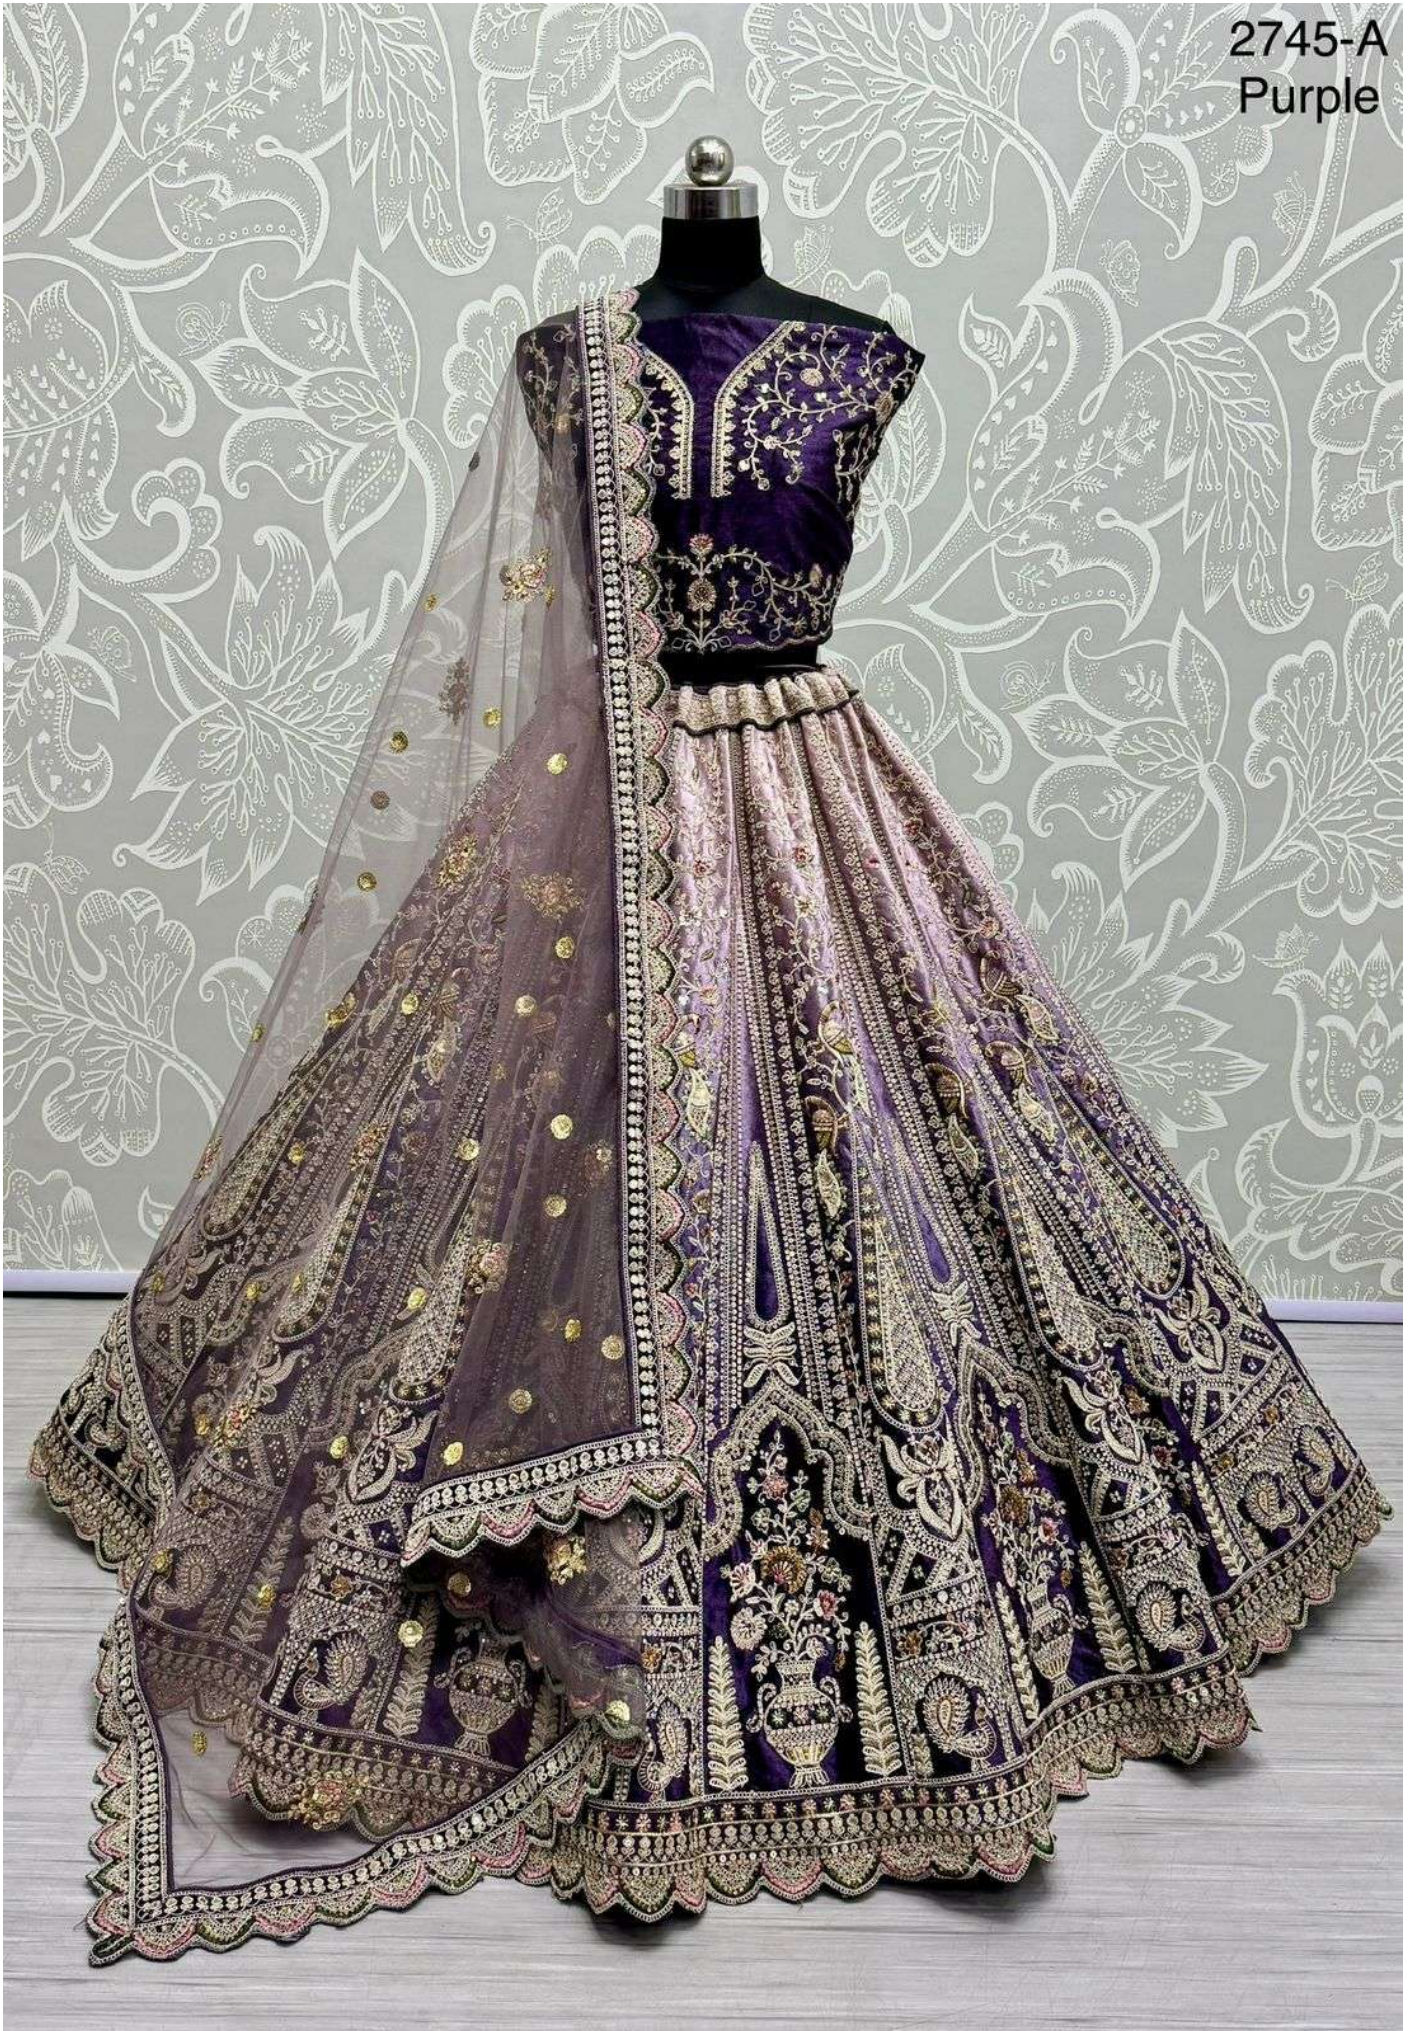

2745-A  
Purple

2745-A  
Purple

Arranged figure embroidery in eye catchy velvet  
Designer Lehengacholi

Code of outfit - 2745  
Work Details :- In Lehenga  
Sequins work  
Heavy Dori embroidery  
Chapat patti zari work  
Multi thread work  
Diamond studded

2745  
Blouse

Arranged figure embroidery in  
eye catchy Velvet Designer  
Lehengacholi

Code of outfit - 2745  
Work Details of In Lehenga -  
Sequins work  
Heavy Dori embroidery  
Chapat patti zari work  
Multi thread work  
Diamond studded

2745-B  
Morpich

2745-B  
Morpich

Arranged figure embroidery in eye catchy Velvet  
Designer Lehengacholi

Code of outfit - 2745  
Work Details o in Lehenga -  
Sequins work  
Heavy Dori embroidery  
Chapat patti zari work  
Multi thread work  
Diamond studded

Arranged figure embroidery in eye  
catchy Velvet Designer  
Lehengacholi

Code of outfit - 2745  
Work Details o In Lehenga  
Sequins work  
Heavy Dori embroidery  
Chapat patti zari work  
Multi thread work  
Diamond studded