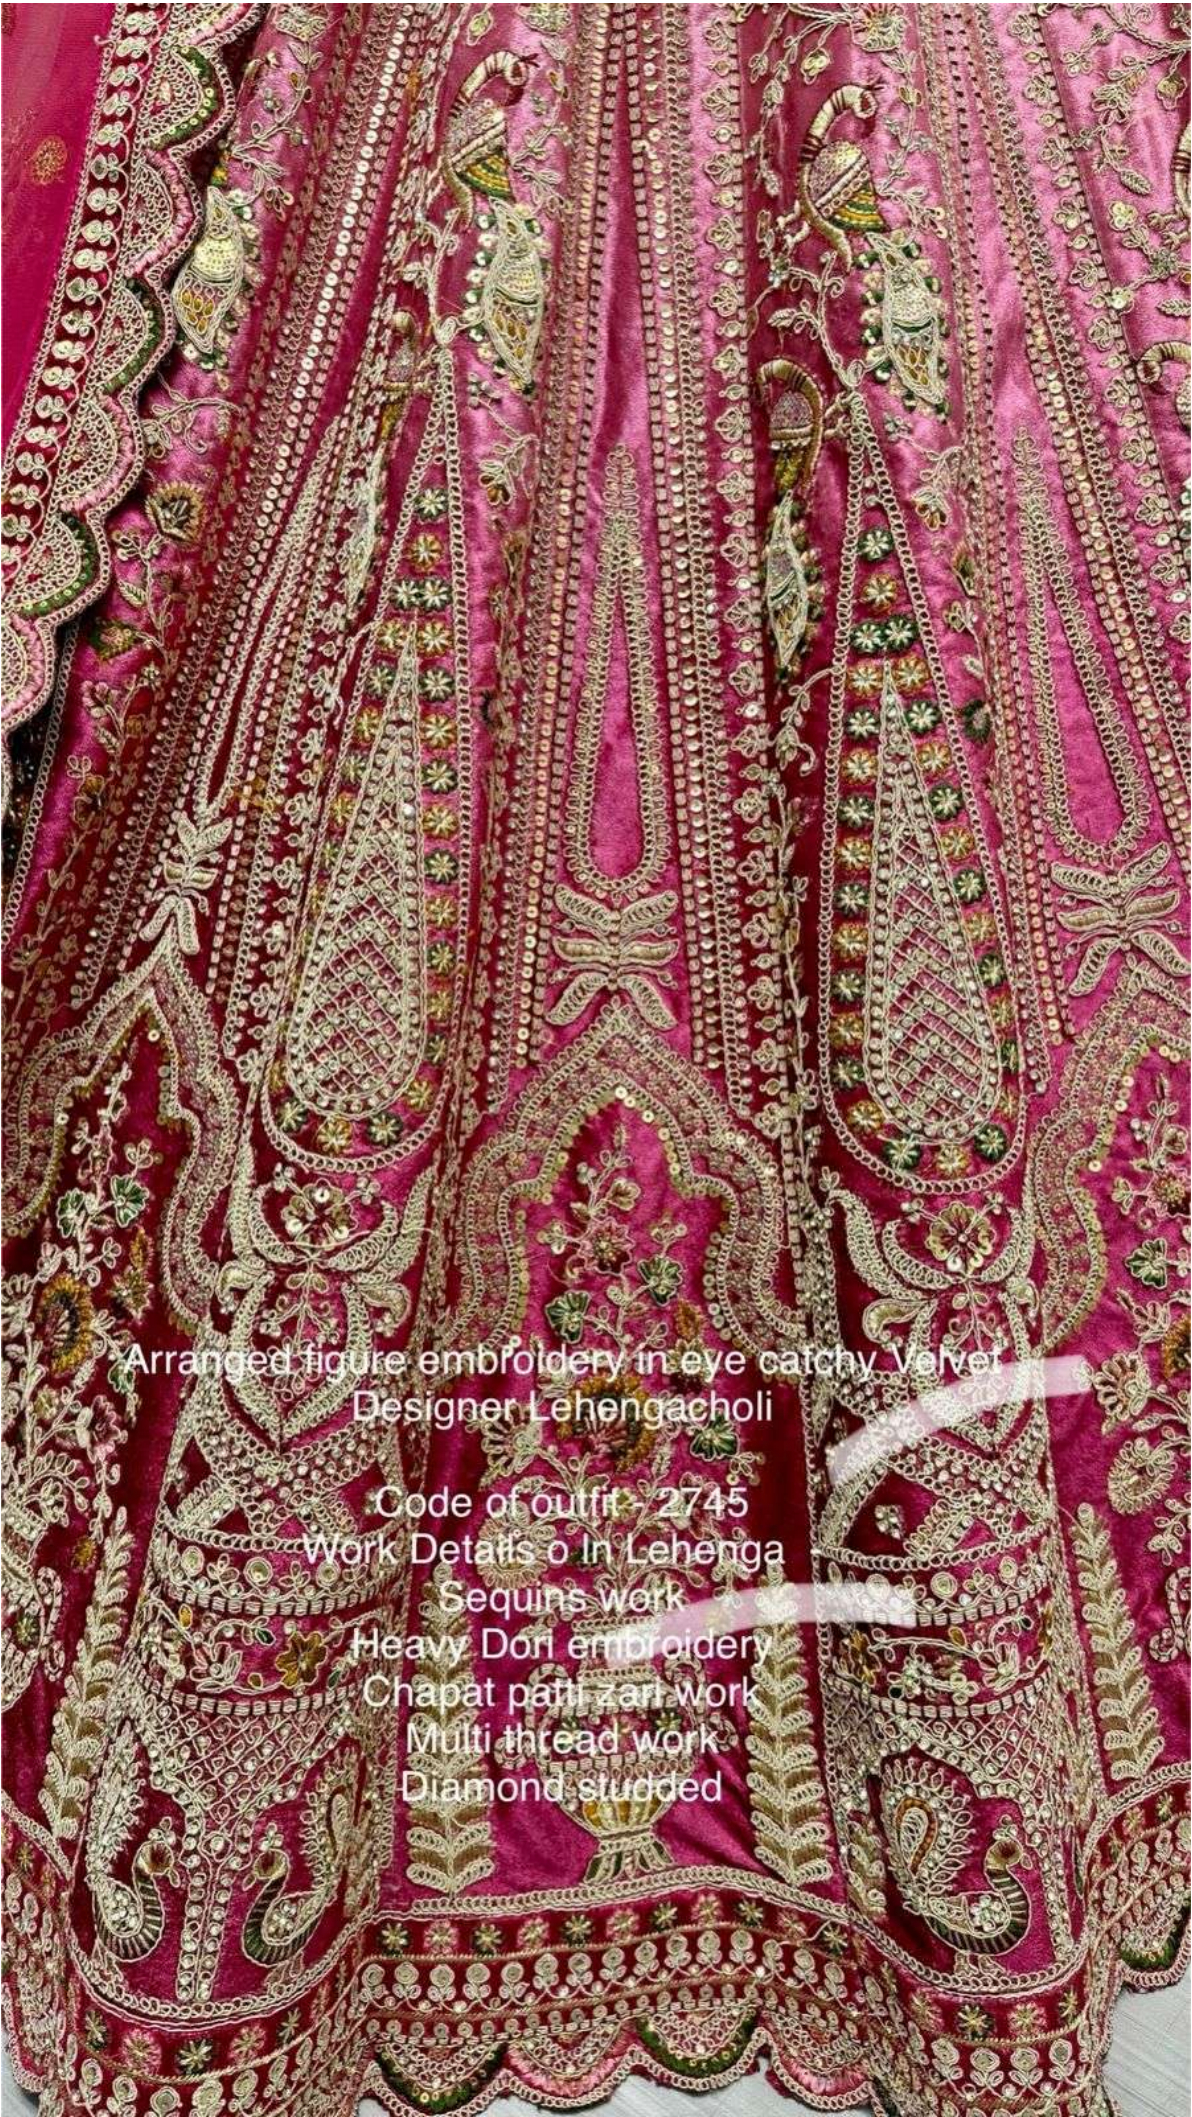

2745-A  
Purple

2745-A  
Purple

Arranged figure embroidery in eye catchy velvet  
Designer Lehengacholi

Code of outfit - 2745  
Work Details :- In Lehenga  
Sequins work  
Heavy Dori embroidery  
Chapat patti zari work  
Multi thread work  
Diamond studded

2745  
Blouse

Arranged figure embroidery in  
eye catchy Velvet Designer  
Lehengacholi

Code of outfit - 2745  
Work Details of In Lehenga -  
Sequins work  
Heavy Dori embroidery  
Chapat patti zari work  
Multi thread work  
Diamond studded

Arranged figure embroidery in eye  
catchy Velvet Designer  
Lehengacholi

Code of outfit - 2745  
Work Details o In Lehenga  
Sequins work  
Heavy Dori embroidery  
Chapat patti zari work  
Multi thread work  
Diamond studded

2745-C  
Pink

Arranged figure embroidery in eye catchy Velvet  
Designer Lehengacholi

Code of outfit - 2745  
Work Details o In Lehenga  
Sequins work  
Heavy Dori embroidery  
Chapat patti zari work  
Multi thread work  
Diamond studded