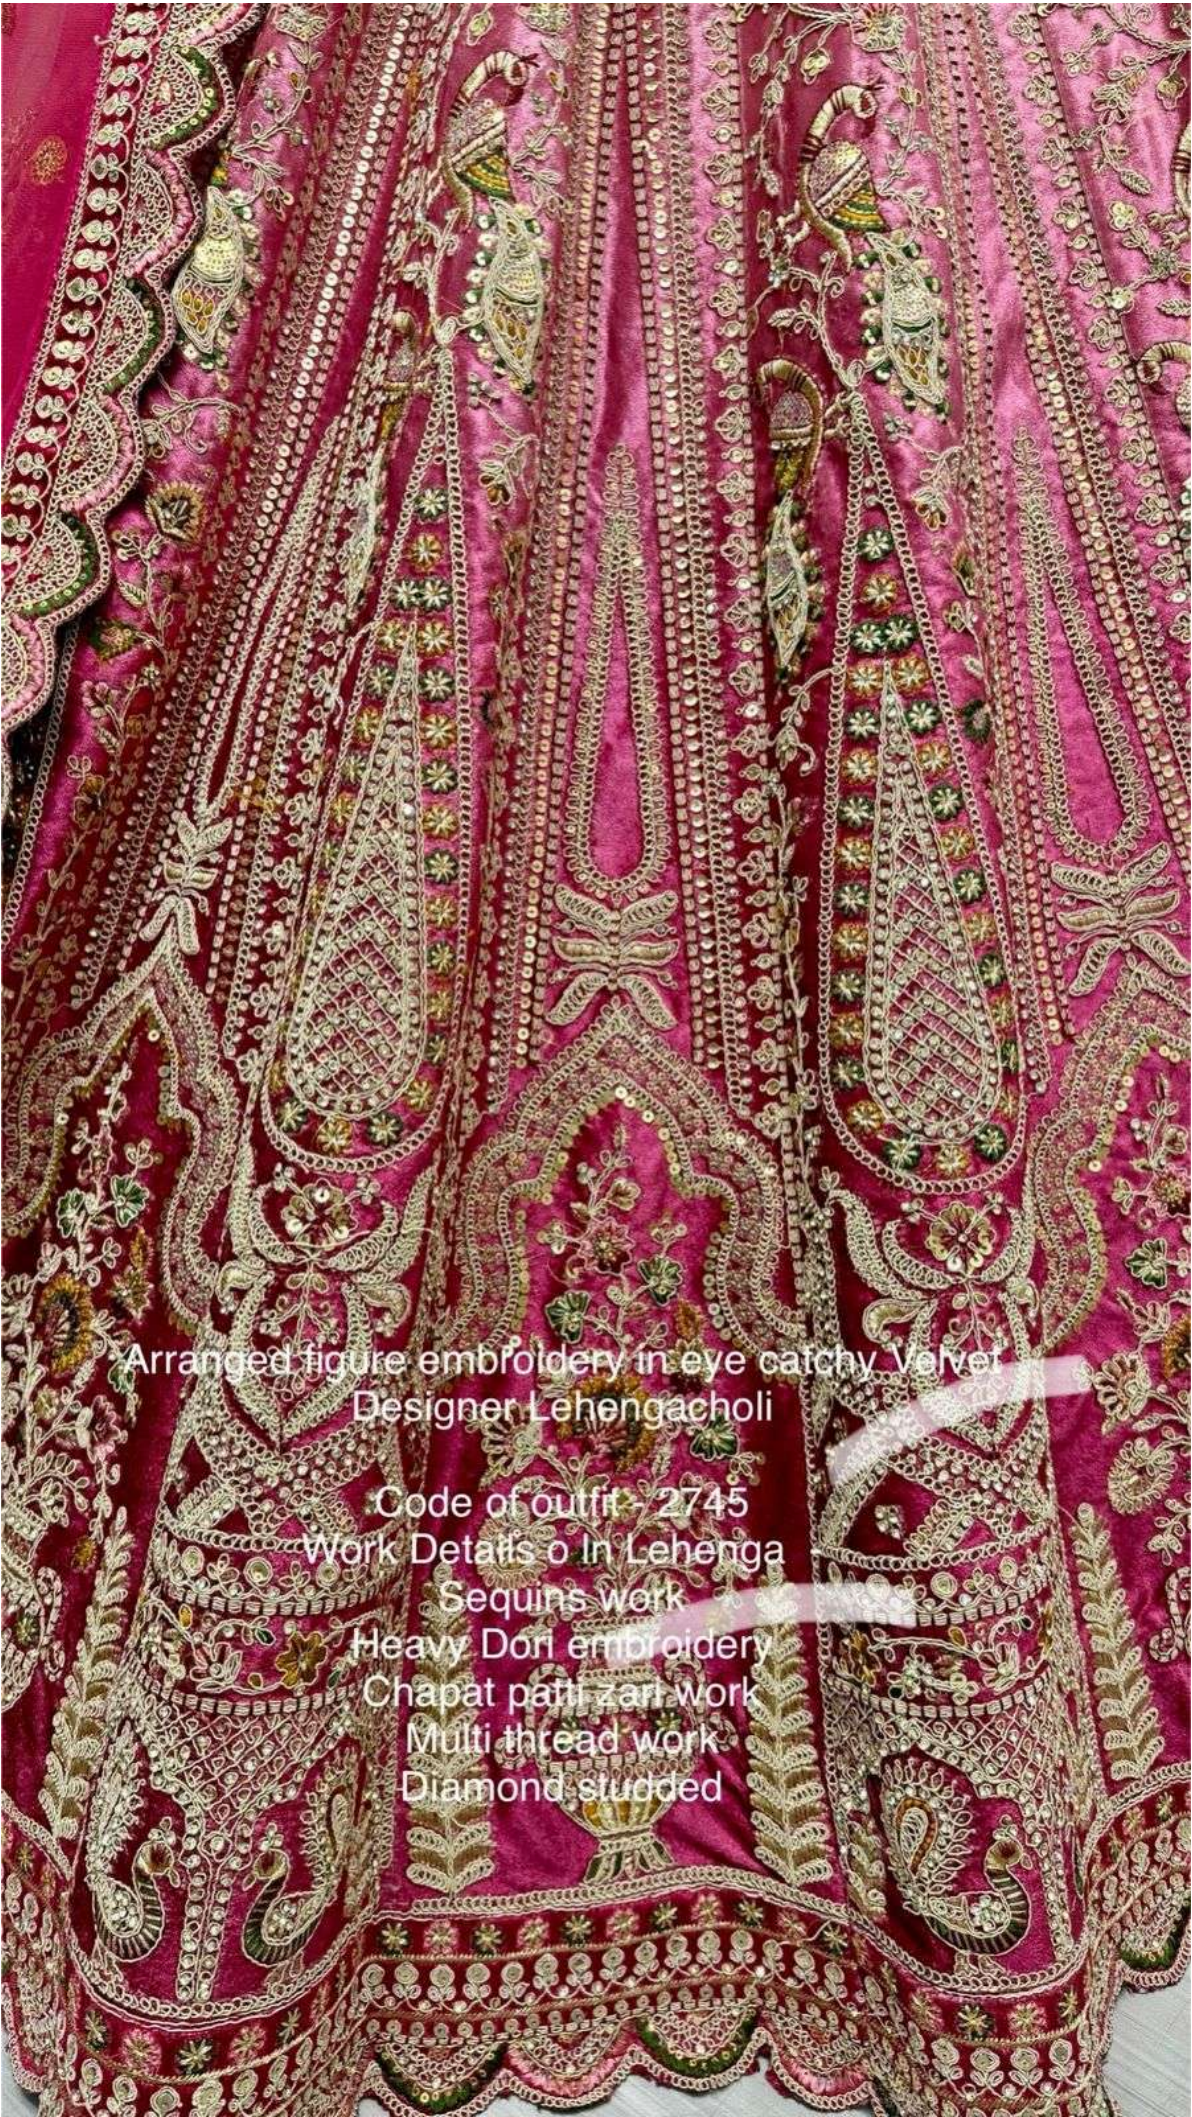

Arranged figure embroidery in eye catchy Velvet
Designer Lehengacholi

Code of outfit - 2745
Work Details o In Lehenga
Sequins work
Heavy Dori embroidery
Chapat patti zari work
Multi thread work
Diamond studded