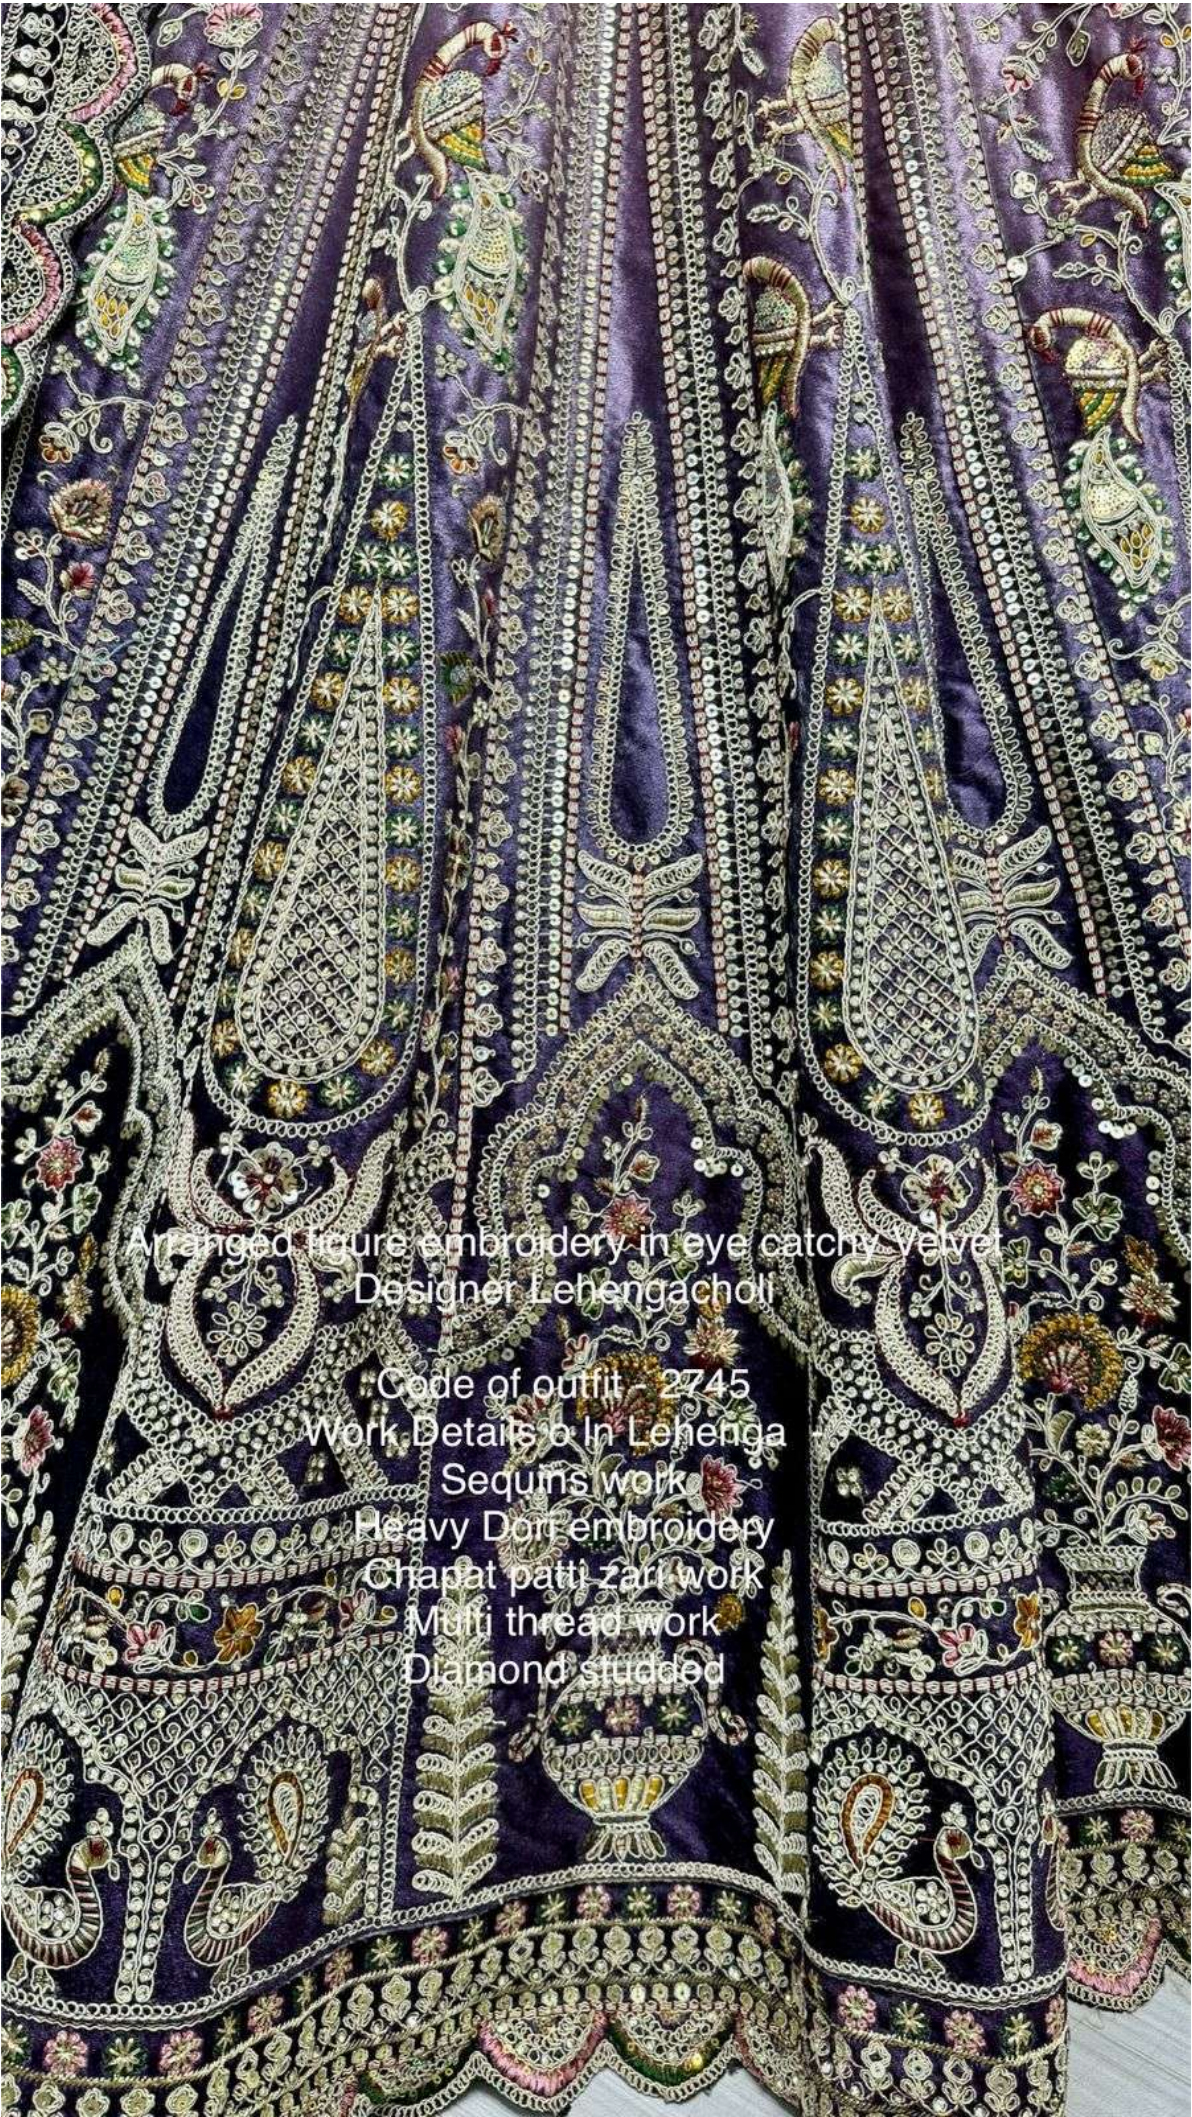

2745-A
Purple

2745-A
Purple

Arranged figure embroidery in eye catchy velvet
Designer Lehengacholi

Code of outfit - 2745
Work Details :- In Lehenga
Sequins work
Heavy Dori embroidery
Chapat patti zari work
Multi thread work
Diamond studded

2745
Blouse

Arranged figure embroidery in
eye catchy Velvet Designer
Lehengacholi

Code of outfit - 2745
Work Details of In Lehenga -
Sequins work
Heavy Dori embroidery
Chapat patti zari work
Multi thread work
Diamond studded