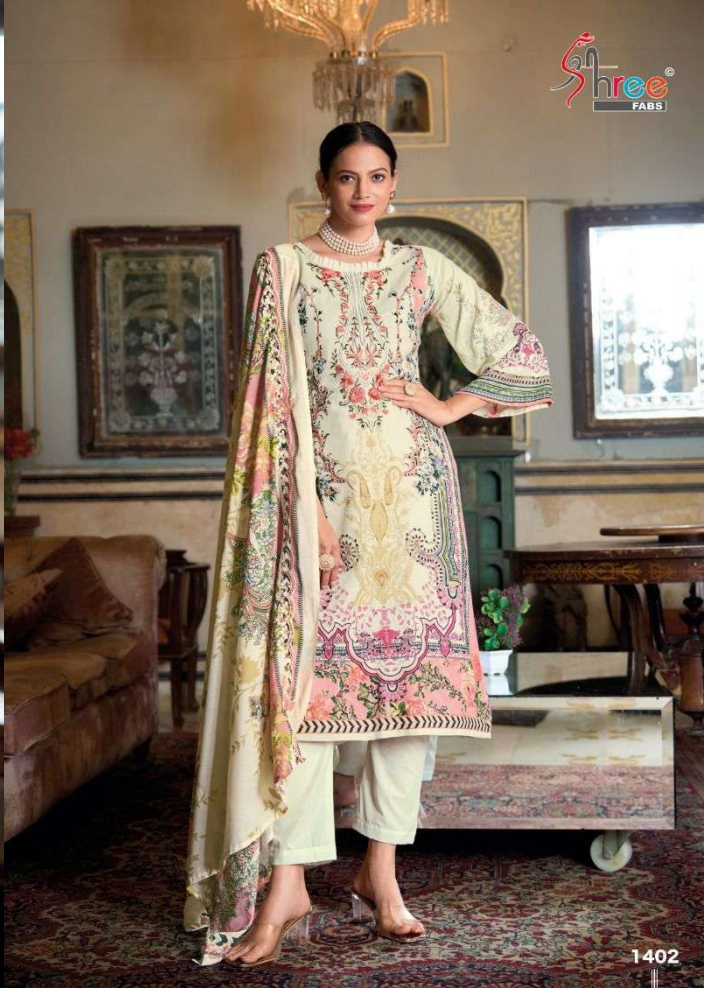

# Gujarish

Embroidered Lawn Dupatta Vol-14

1405

1403

1402

Shree  
FABS