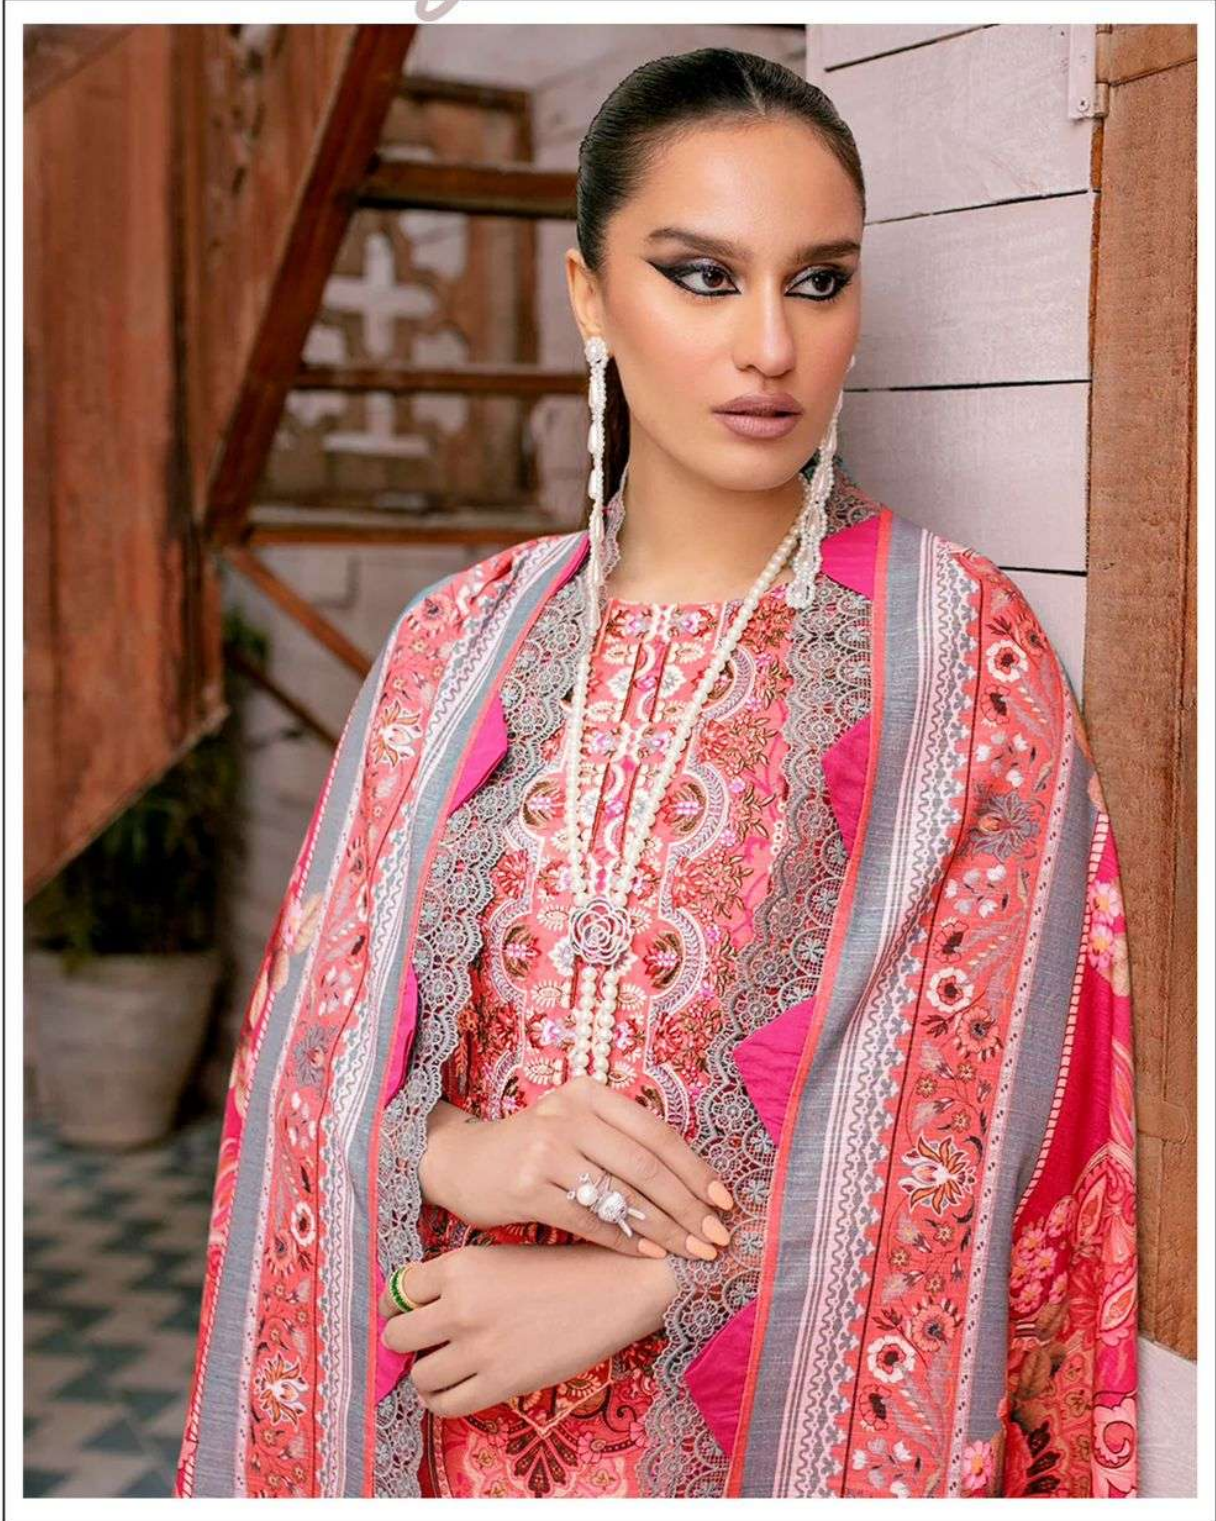

Style

I N S T I N C T

In this collection of dev privs you get more color, more design, more fashion.,