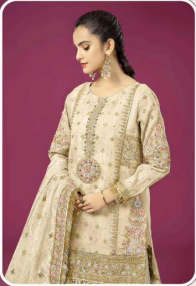

K-5096

Shree
FABS

Shree
FABS

Shree
FABS

Shree
FABS