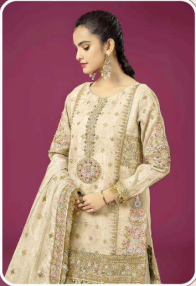

TOP:- ORGANZA SILK  
WITH EMBROIDERY  
DUPATTA:- ORGANZA SILK  
WITH EMBROIDERY  
BOTTOM / INNER:- SANTOON

K-5096

TOP:- ORGANZA SILK  
WITH EMBROIDERY  
DUPATTA:- ORGANZA SILK  
WITH EMBROIDERY  
BOTTOM / INNER:- SANTOON

K-5096

TOP- ORGANZA SILK  
WITH EMBROIDERY  
DUPATTA- ORGANZA SILK  
WITH EMBROIDERY  
BOTTOM / INNER- SANTOON

K-5096

Shree  
FABS

Shree  
FABS

Shree  
FABS

Shree  
FABS