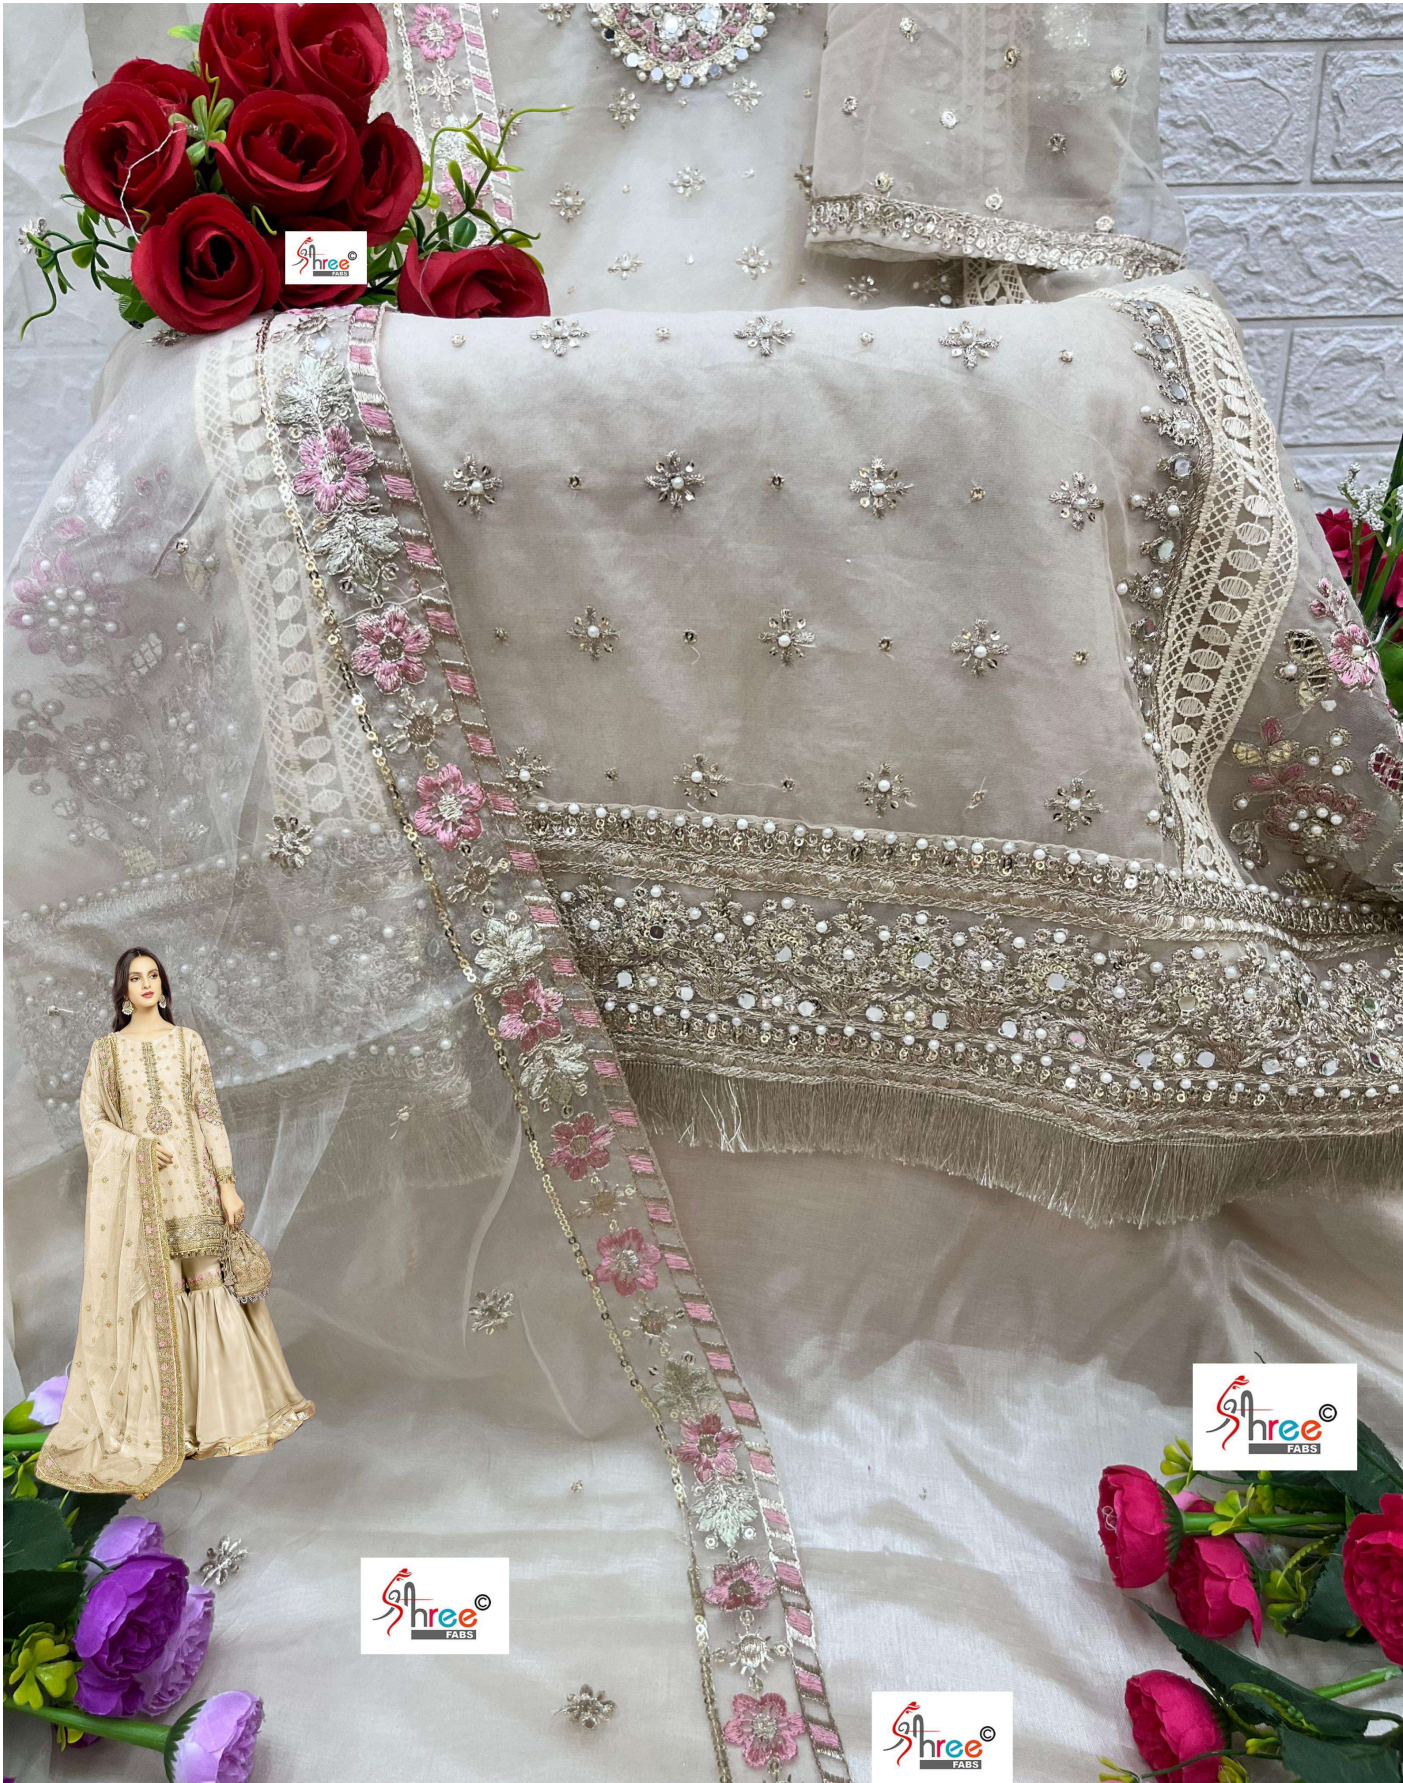

TOP:- ORGANZA SILK
WITH EMBROIDERY
DUPATTA:- ORGANZA SILK
WITH EMBROIDERY
BOTTOM / INNER:- SANTOON

K-5096

TOP:- ORGANZA SILK
WITH EMBROIDERY
DUPATTA:- ORGANZA SILK
WITH EMBROIDERY
BOTTOM / INNER:- SANTOON

K-5096

TOP- ORGANZA SILK WITH EMBROIDERY
DUPATTA- ORGANZA SILK WITH EMBROIDERY
BOTTOM / INNER- SANTOON

K-5096

Shree
FABS

Shree
FABS

Shree
FABS

Shree
FABS