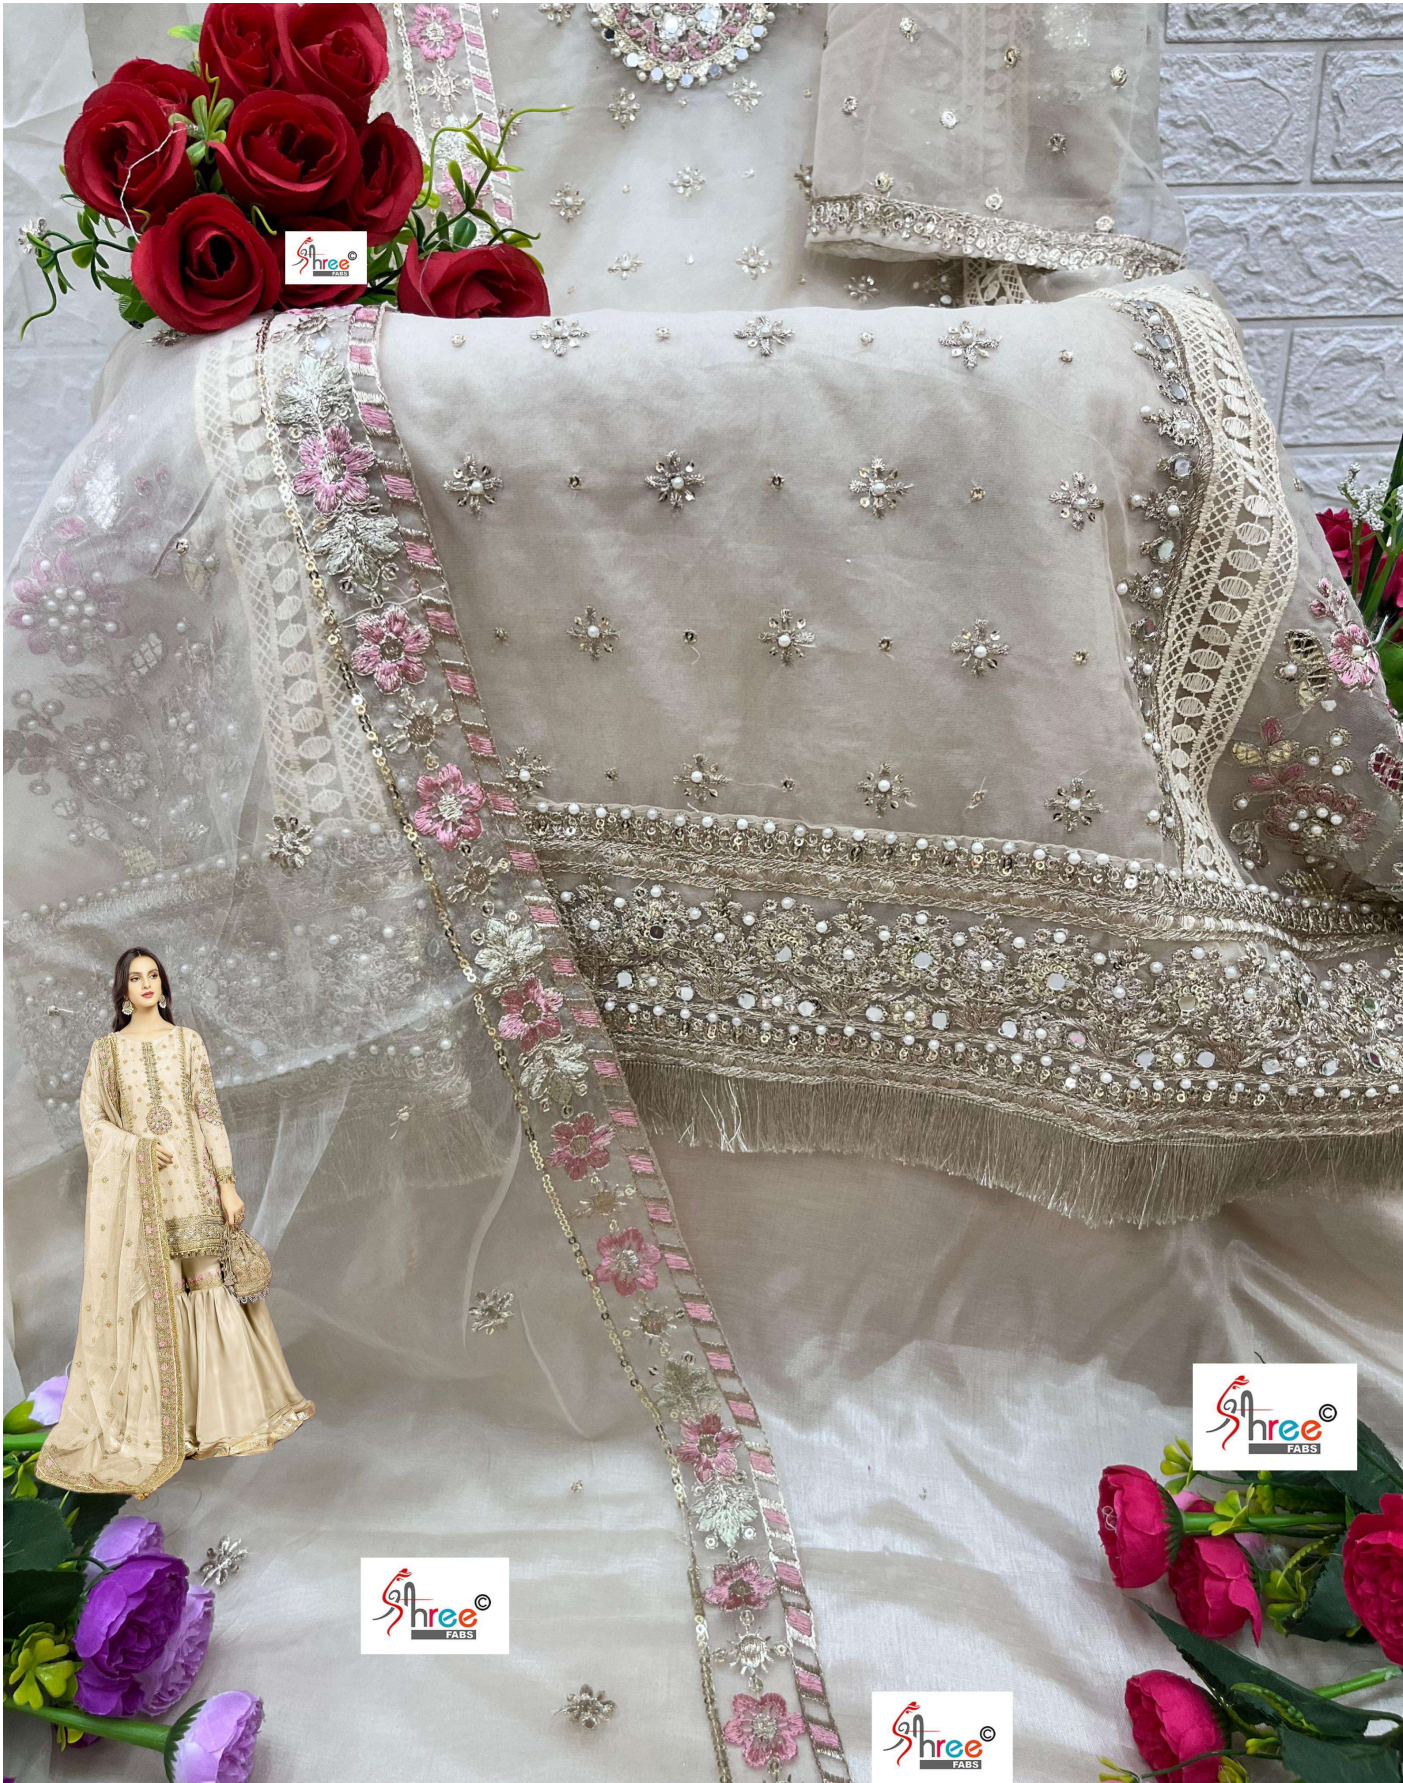

TOP:- ORGANZA SILK  
WITH EMBROIDERY  
DUPATTA:- ORGANZA SILK  
WITH EMBROIDERY  
BOTTOM / INNER:- SANTOON

K-5096

TOP:- ORGANZA SILK  
WITH EMBROIDERY  
DUPATTA:- ORGANZA SILK  
WITH EMBROIDERY  
BOTTOM / INNER:- SANTOON

K-5096

TOP- ORGANZA SILK  
WITH EMBROIDERY  
DUPATTA- ORGANZA SILK  
WITH EMBROIDERY  
BOTTOM / INNER- SANTOON

K-5096

Shree  
FABS

Shree  
FABS

Shree  
FABS

Shree  
FABS

Shree  
FABS