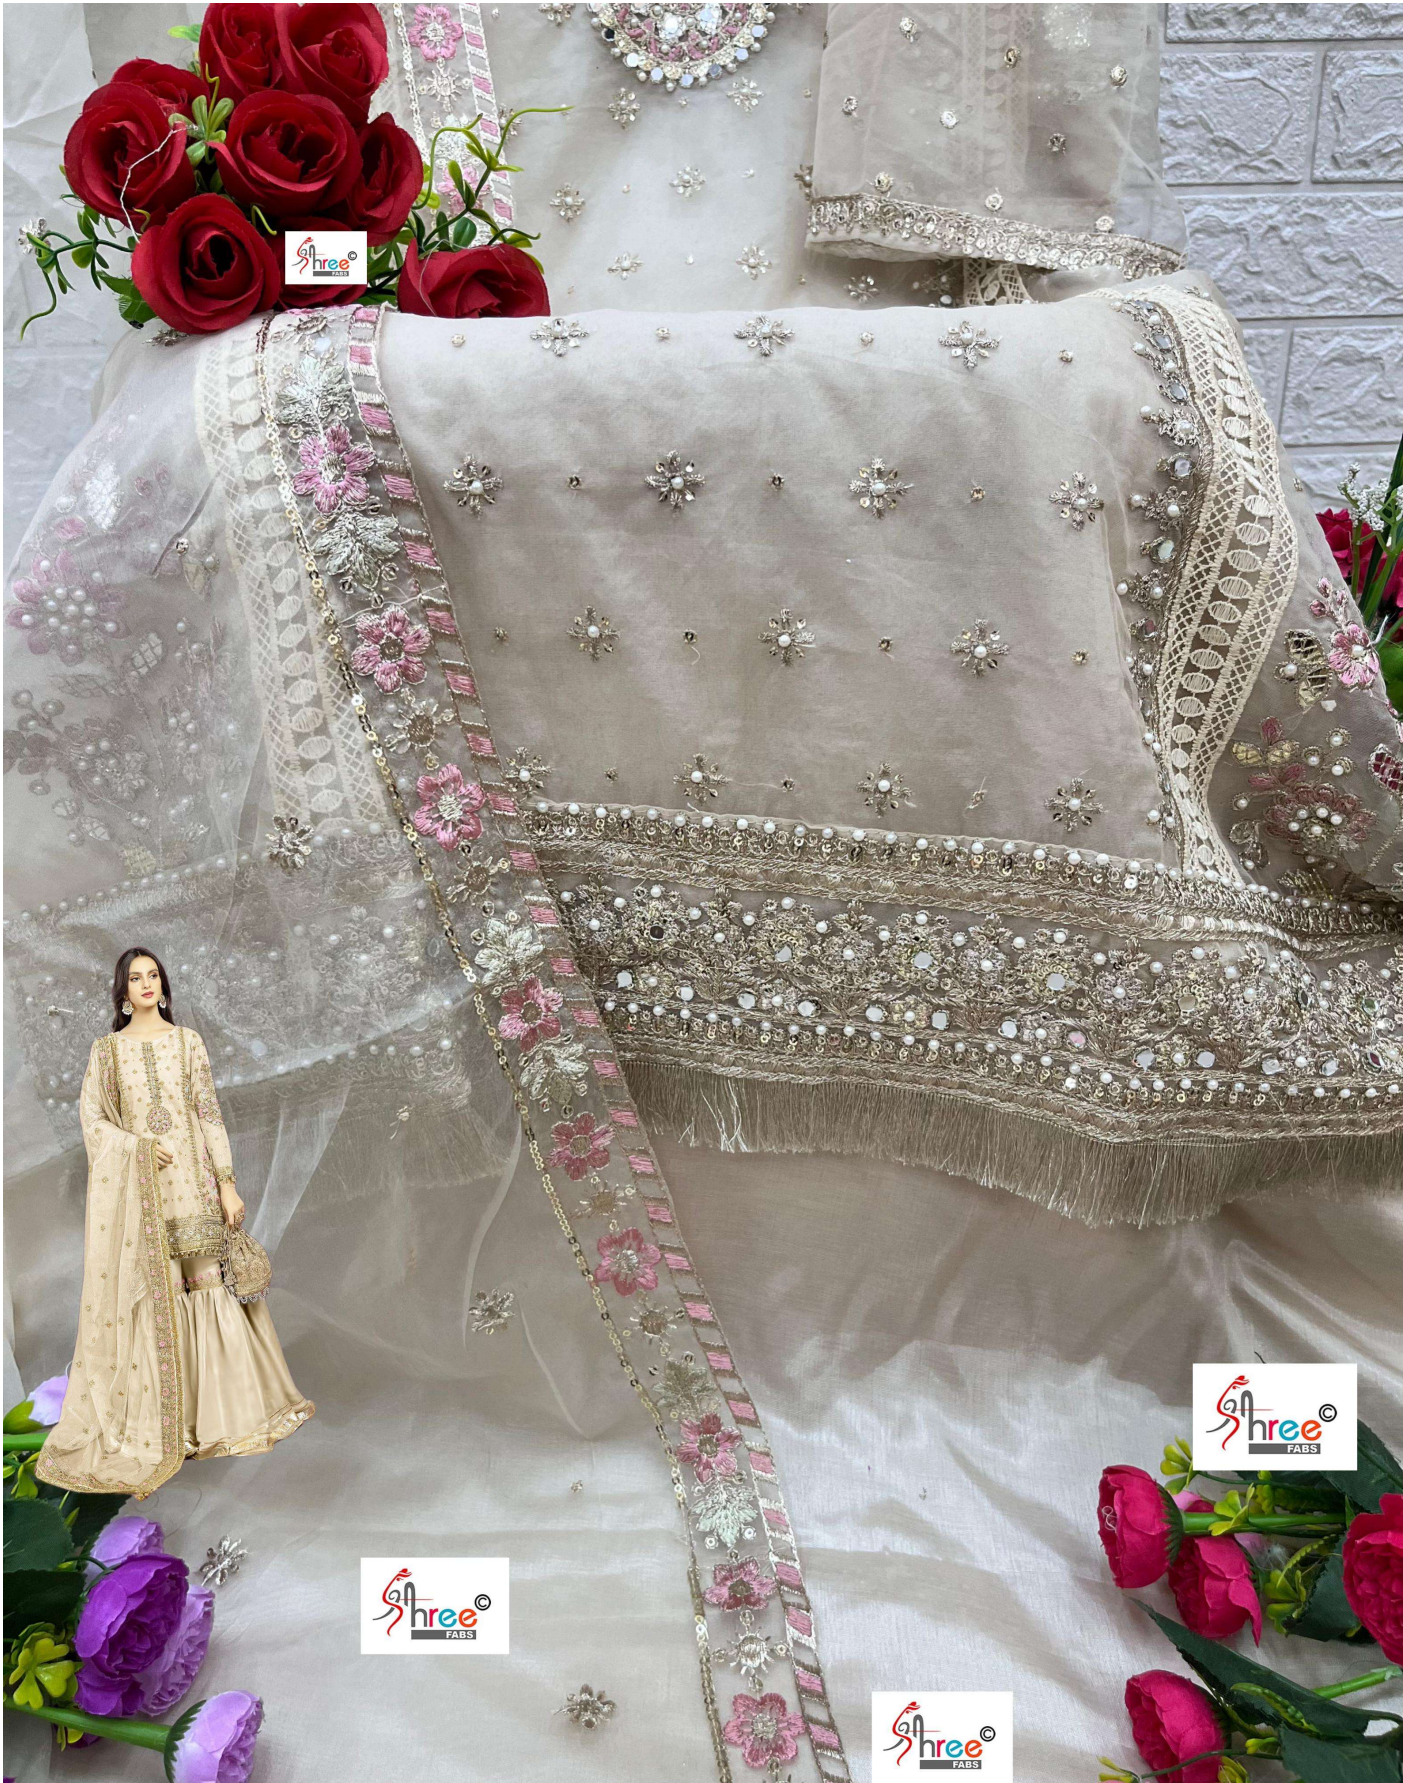

TOP:- ORGANZA SILK  
WITH EMBROIDERY  
DUPATTA:- ORGANZA SILK  
WITH EMBROIDERY  
BOTTOM / INNER:- SANTOON

K-5096

TOP:- ORGANZA SILK  
WITH EMBROIDERY  
DUPATTA:- ORGANZA SILK  
WITH EMBROIDERY  
BOTTOM / INNER:- SANTOON

K-5096

TOP- ORGANZA SILK  
WITH EMBROIDERY  
DUPATTA- ORGANZA SILK  
WITH EMBROIDERY  
BOTTOM / INNER- SANTOON

K-5096

Shree  
FABS

Shree  
FABS

Shree  
FABS

Shree  
FABS