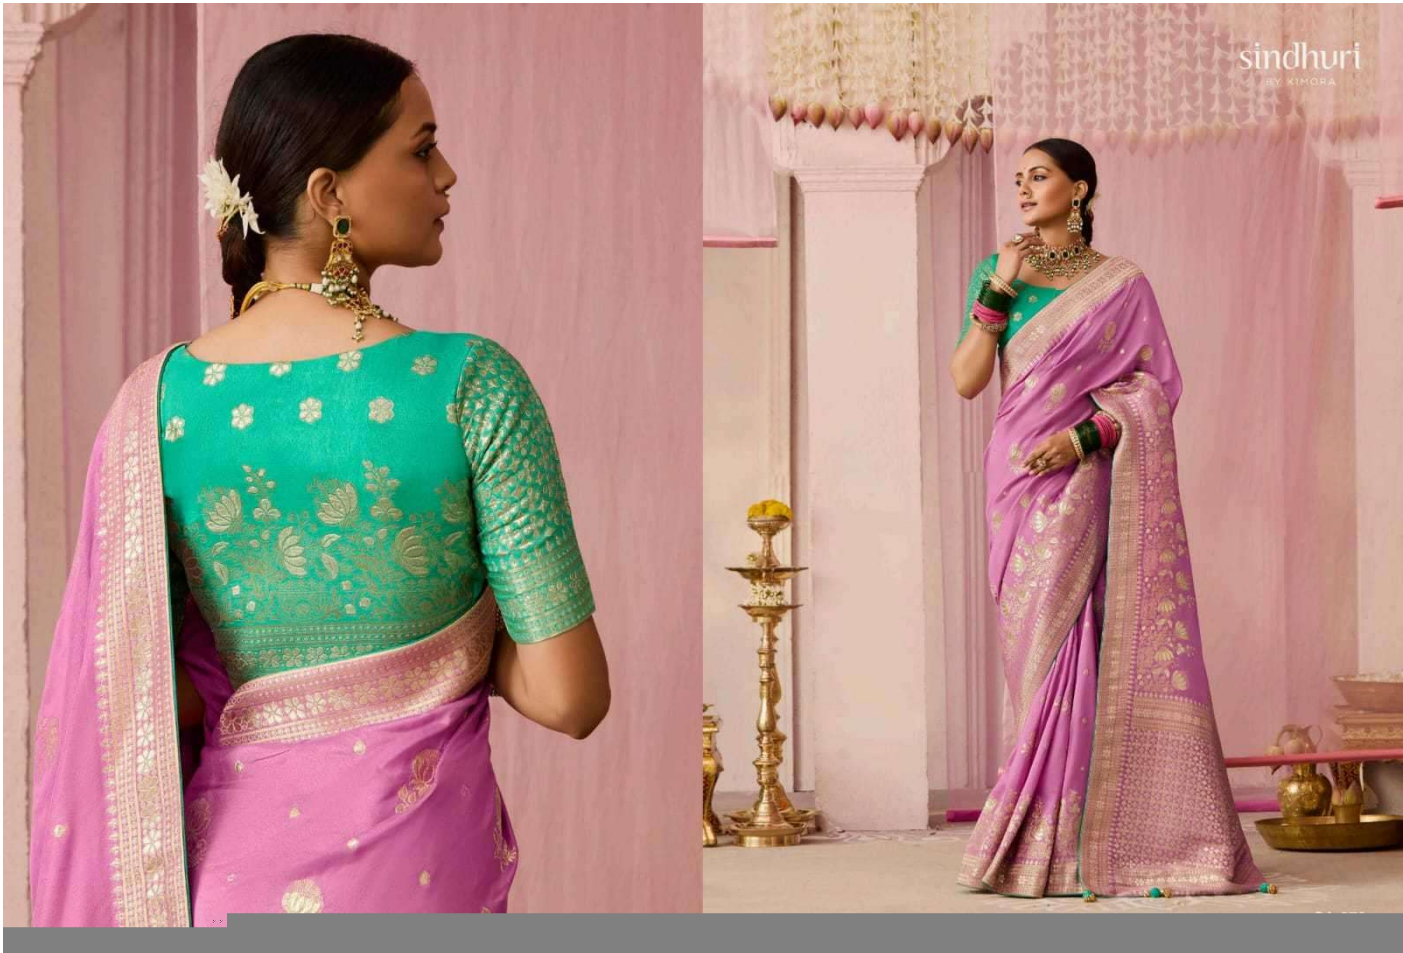

sindhuri
BY KIMORA

"Tempo è la coreografia, che unisce tradizione e stile."

SA-286

sindhuri
BY KIMDRA

SA-284 *"Draped in a saree, she wears tradition with grace."*

"Draped in a saree, she wears tradition with grace."