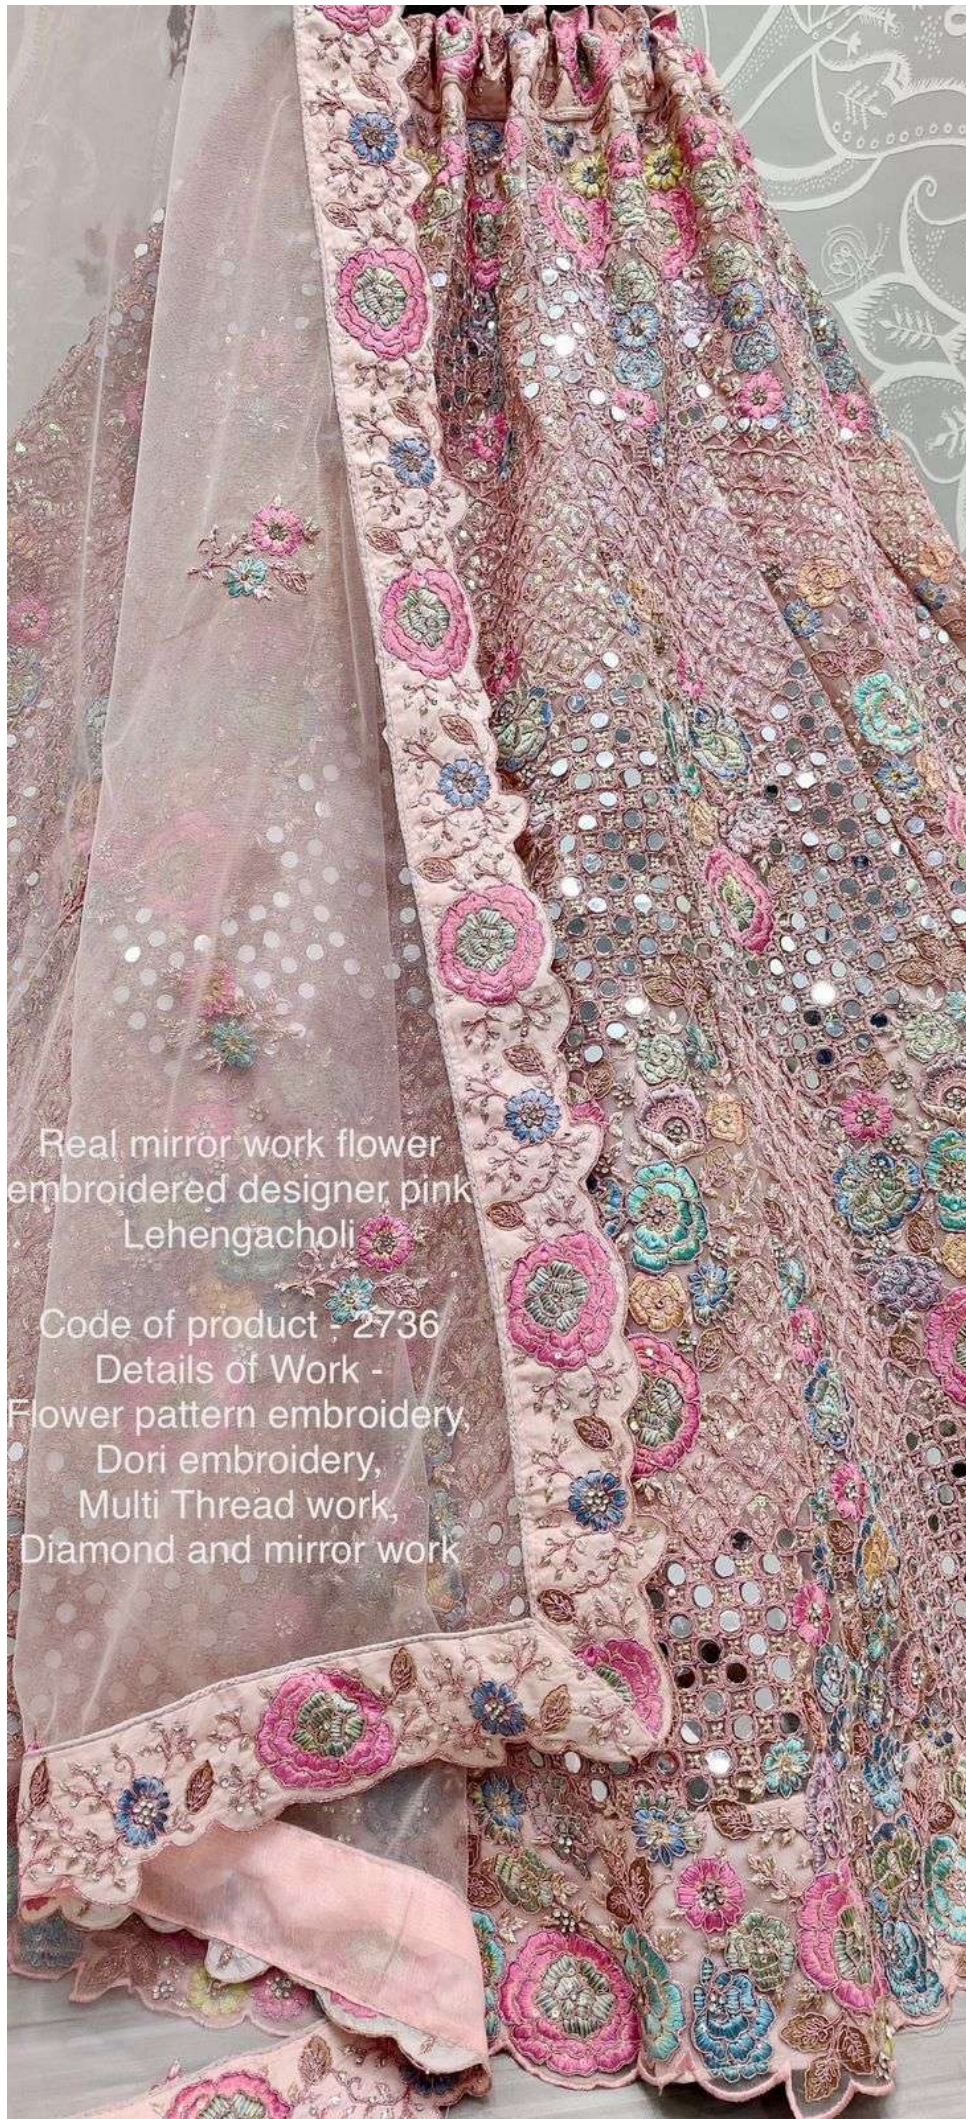

2736
Pink

2736
Pink

Real mirror work flower
embroidered designer pink
Lehengacholi

Code of product - 2736
Details of Work -
Flower pattern embroidery,
Dori embroidery,
Multi Thread work,
Diamond and mirror work

Real mirror work flower embroidered designer
pink Lehengacholi

Code of product - 2736

Details of Work -

Flower pattern embroidery

Dori embroidery

Multi Thread work

Diamond and mirror work

2736
Pink