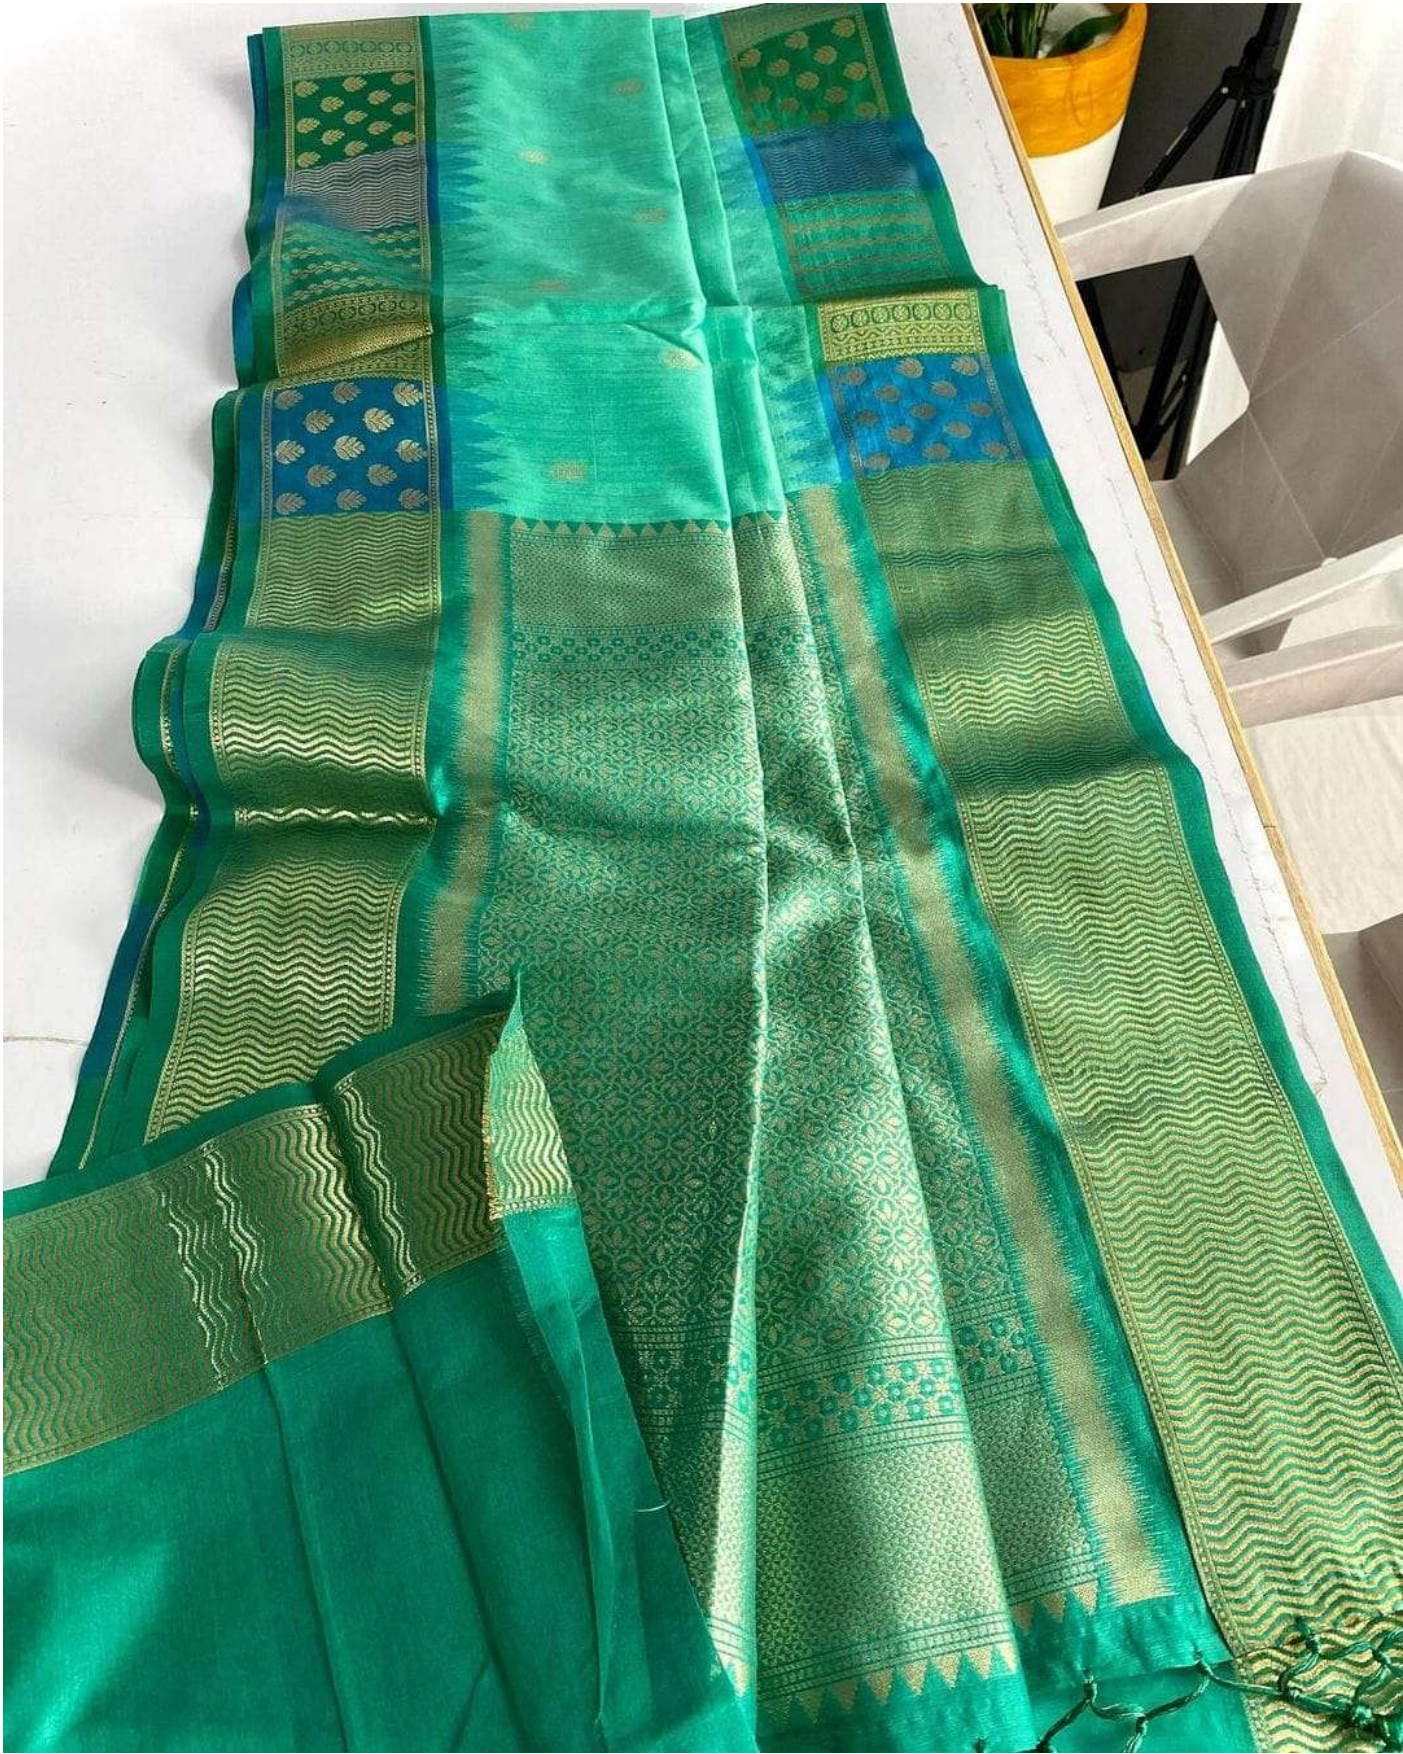

RAJPATH™  
"The Secret of Style"

*Rangoli Art*

**RAJPATH**<sup>TM</sup>  
"The Secret of Style"

**PURE SOFT  
BANARASI SILK**

**810006**

**RAJPATH**<sup>TM</sup>  
"The Secret of Style"

● PURE SOFT BANARASI SILK

# Rangoli Art

*Blouse*

*Blouse*

**RAJPATH**<sup>TM</sup>  
"The Secret of Style"

PURE SOFT  
BANARASI SILK

810001

*Blouse*

RAJPATH<sup>TM</sup>

"The Secret of Style"

PURE SOFT BANARASI SILK

*Blouse*

**RAJPATH**<sup>TM</sup>  
"The Secret of Style"

**PURE SOFT  
BANARASI SILK**

**810002**

*Blouse*

RAJATH<sup>TM</sup>  
"The Secret of Style"

PURE SOFT  
BANARASI SILK

810003

**RAJPATH**<sup>TM</sup>  
"The Secret of Style"

**PURE SOFT  
BANARASI SILK**

**810005**

**RAJATH**<sup>TM</sup>  
"The Secret of Style"

PURE SOFT  
BANARASI SILK

810004