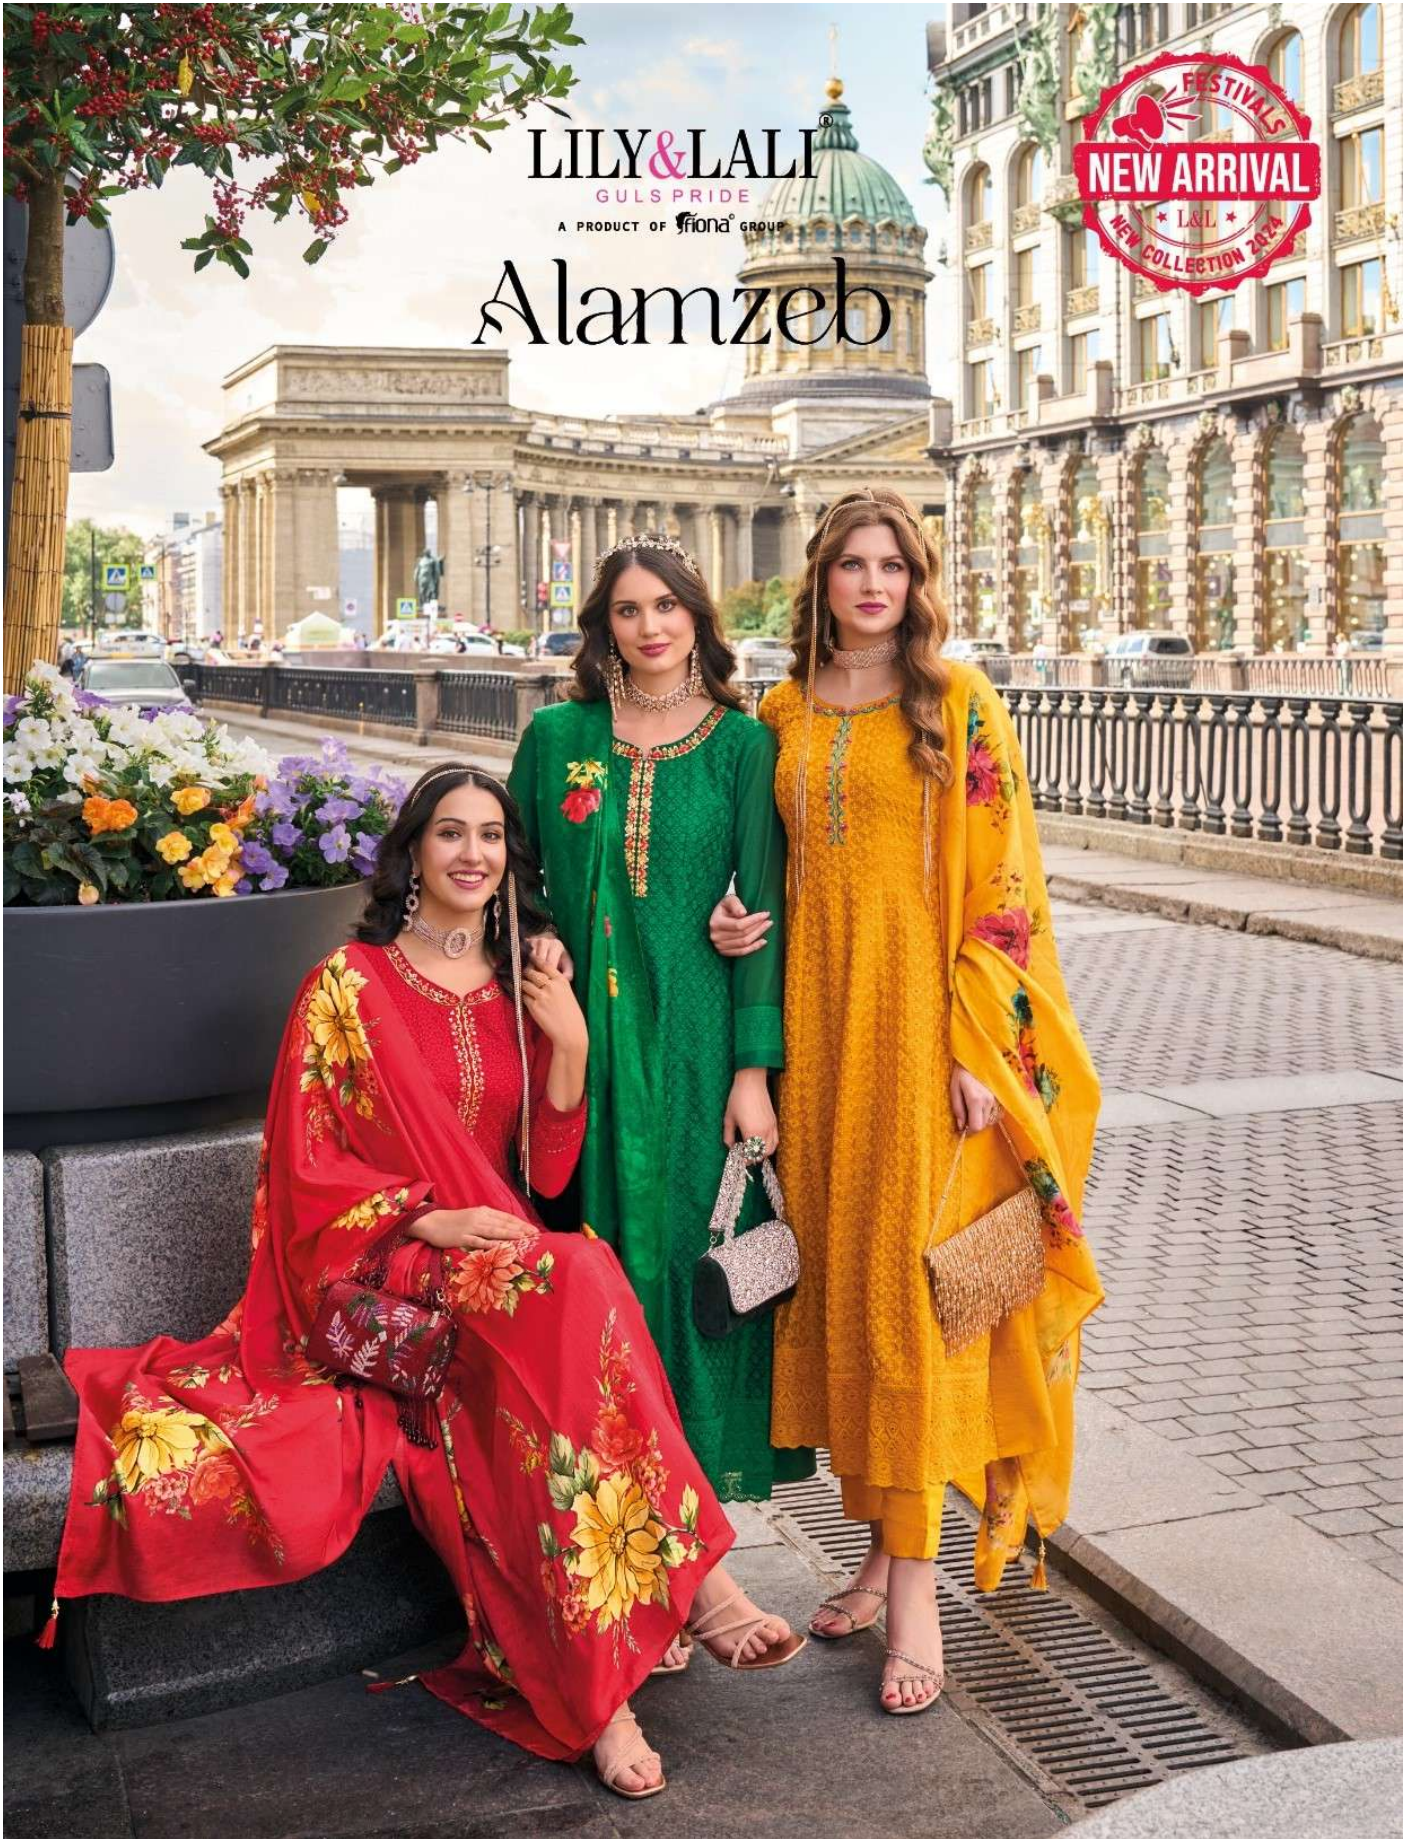

LILY & LALI

GULS PRIDE

A PRODUCT OF SIFONA GROUP

Alamzeb

21201

21202

21203

21204