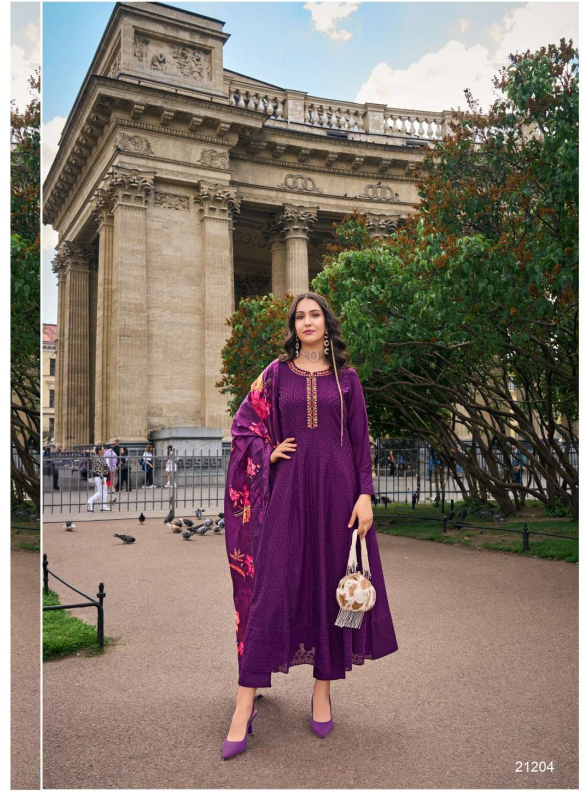

21203

RELIGIOUS MYSTIC

If you see something that inspires you to look pretty it is superb dress

LILY & LALI[®]
GULS PRIDE
A PRODUCT OF **fronzi** GROUP

SEATING FASHION

style is a way to say who you are without having to speak