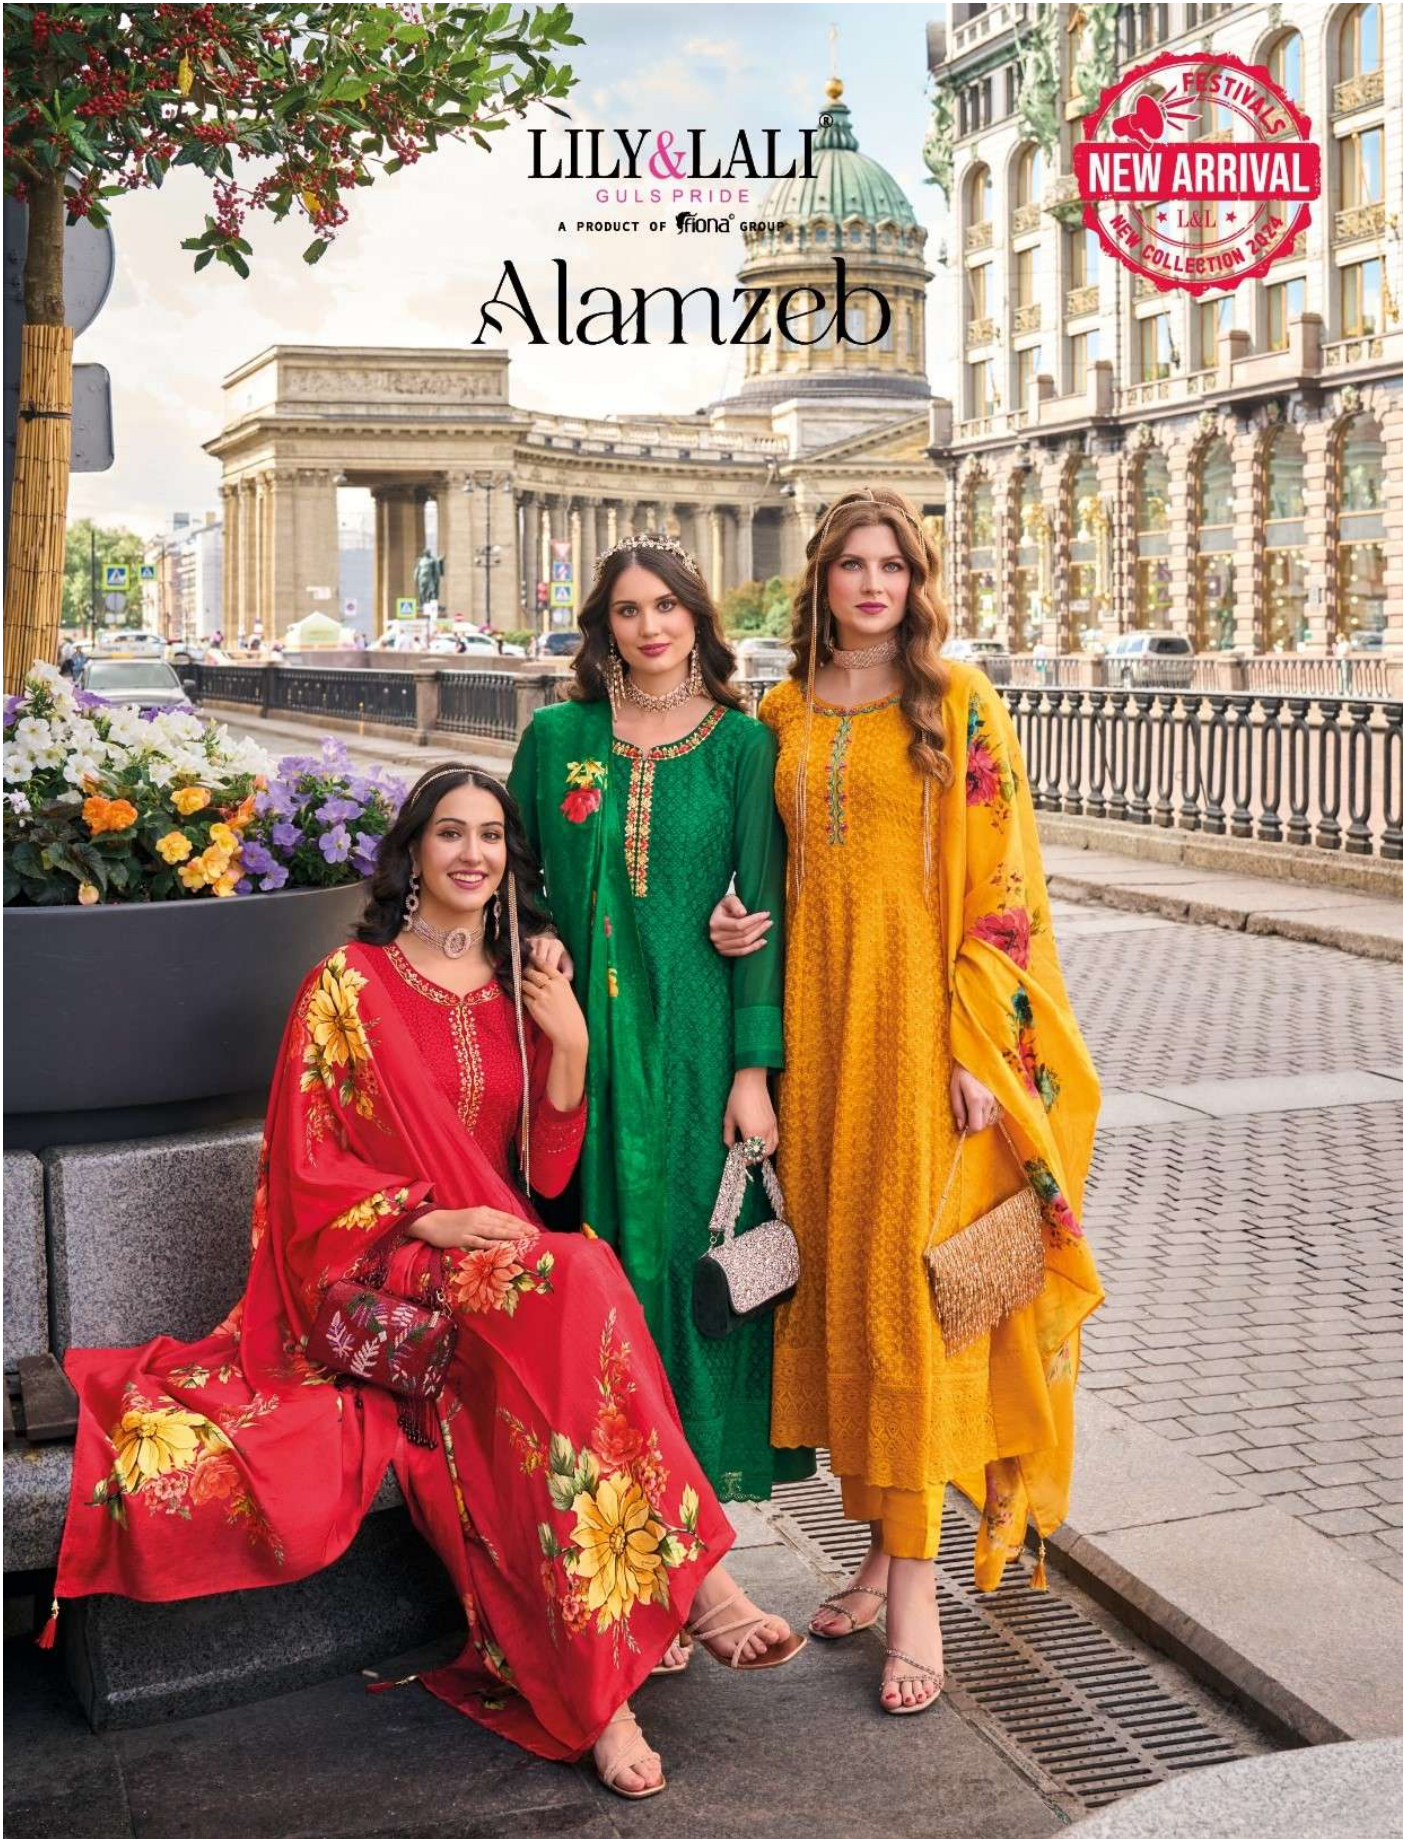

LILY & LALI

GULS PRIDE

A PRODUCT OF SIFONA GROUP

Alamzeb