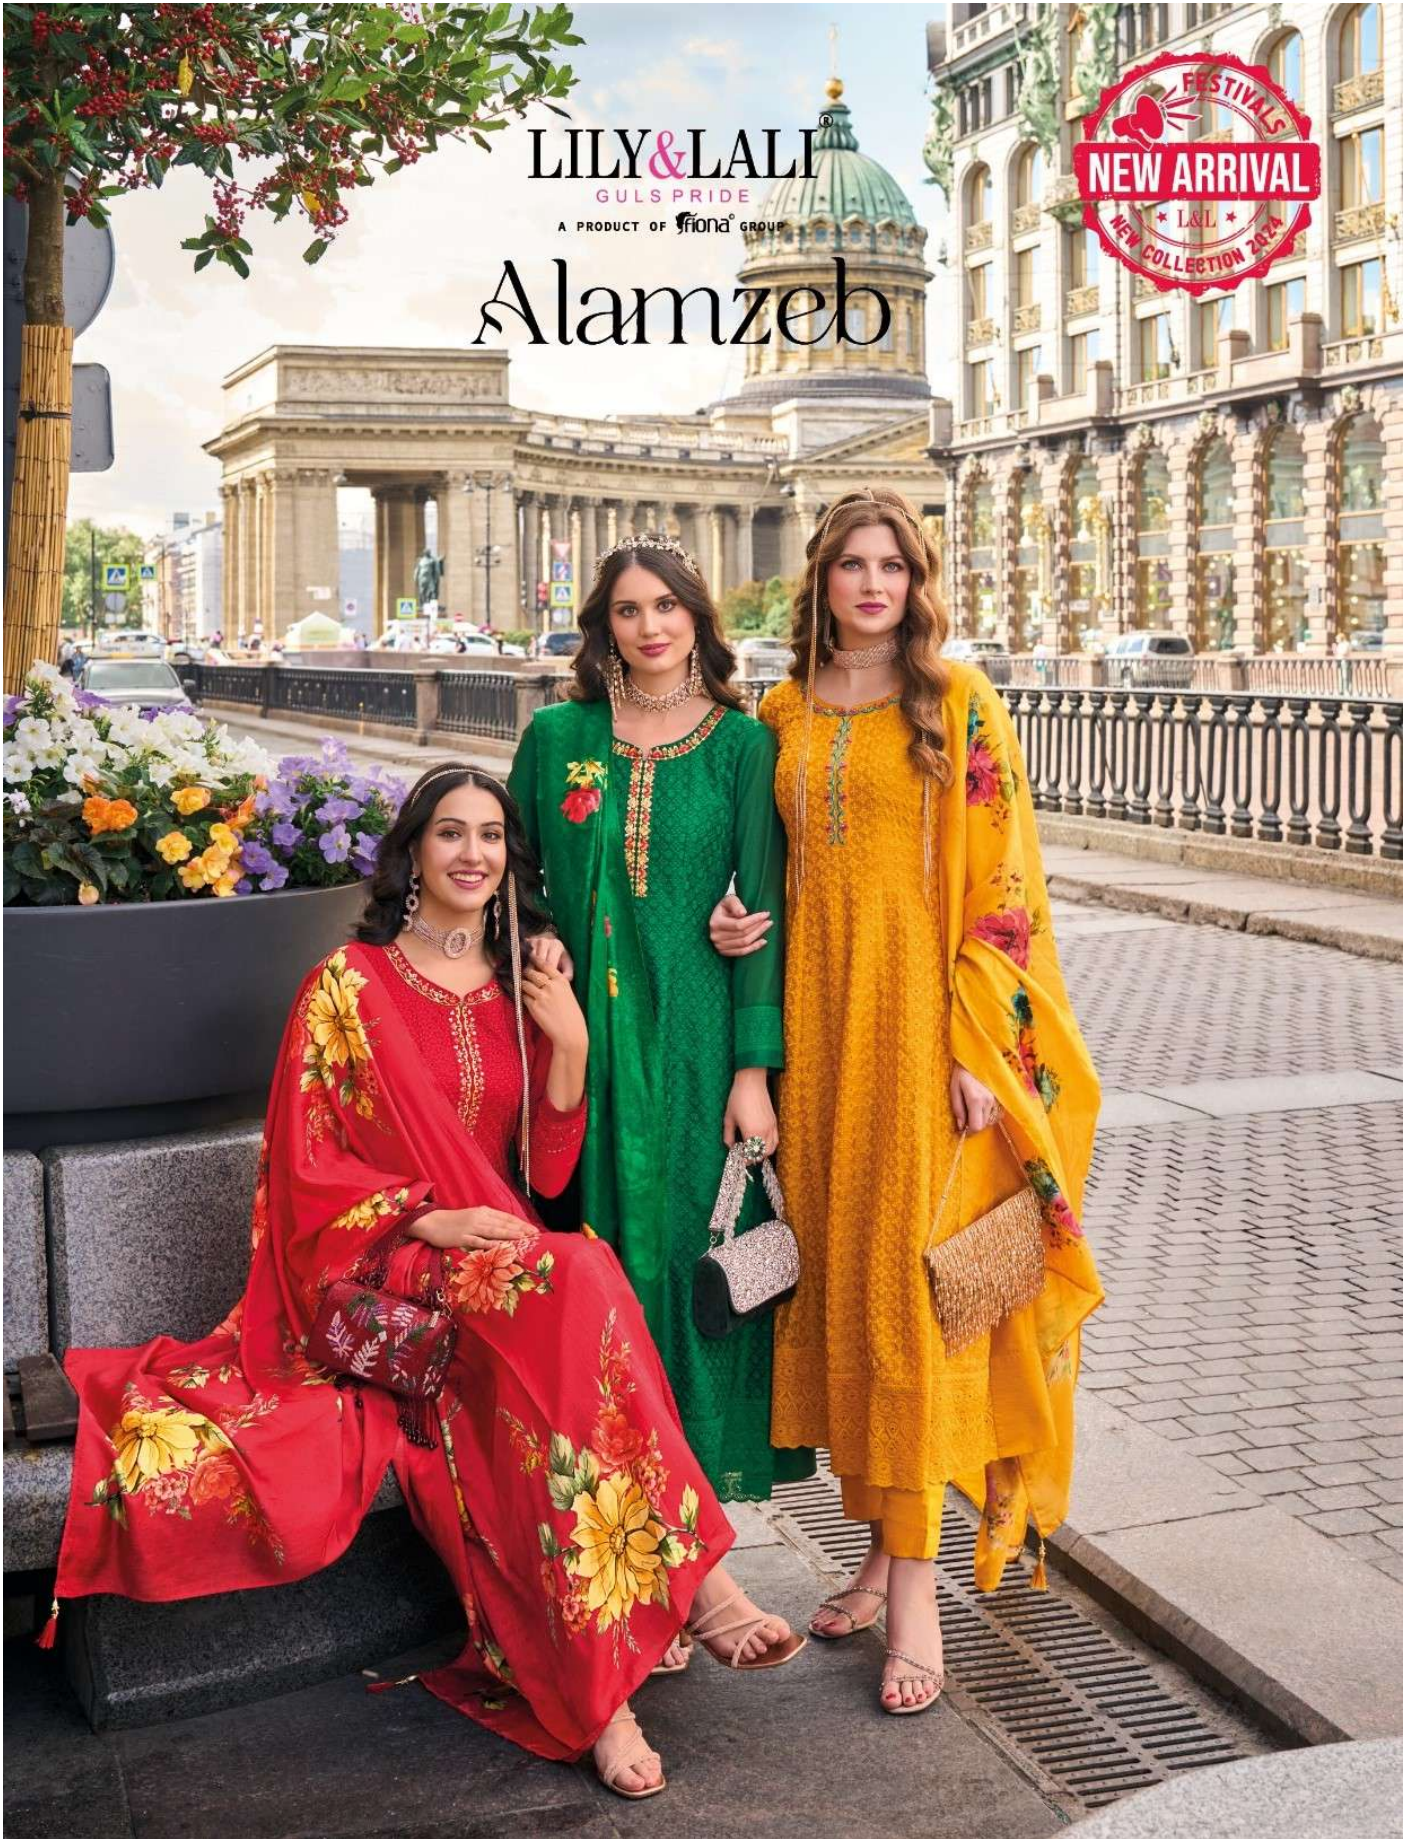

Alamzeb

SENSIBILITY STYLISH

There is beauty in all things, you just need to look close enough

SENSIBILITY STYLISH *There is beauty in all things, you just need to look close enough*

LILY&LALI®
GULS PRIDE
A PRODUCT OF PINKO GROUP