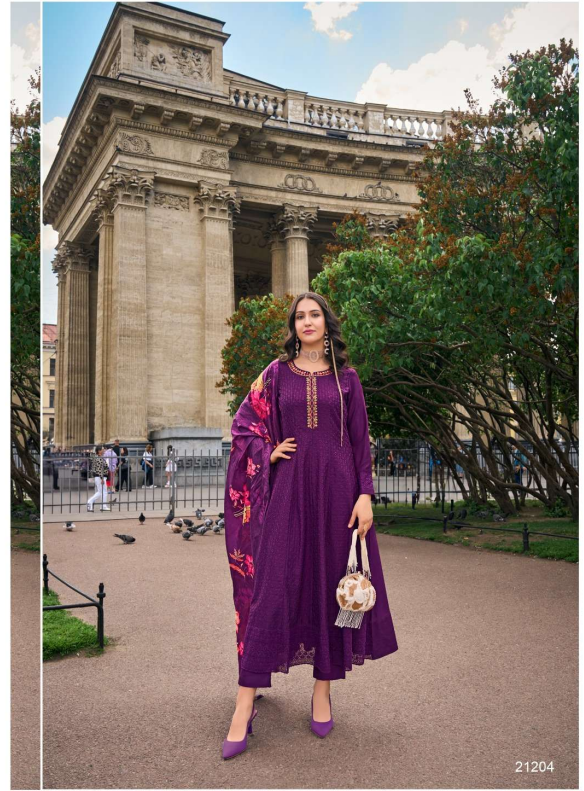

21203

RELIGIOUS MYSTIC

If you see something that inspires you to look pretty it is superb dress

LILY&LALI[®]
GULS PRIDE
A PRODUCT OF **fronzi** GROUP

SEATING FASHION

style is a way to say who you are without having to speak