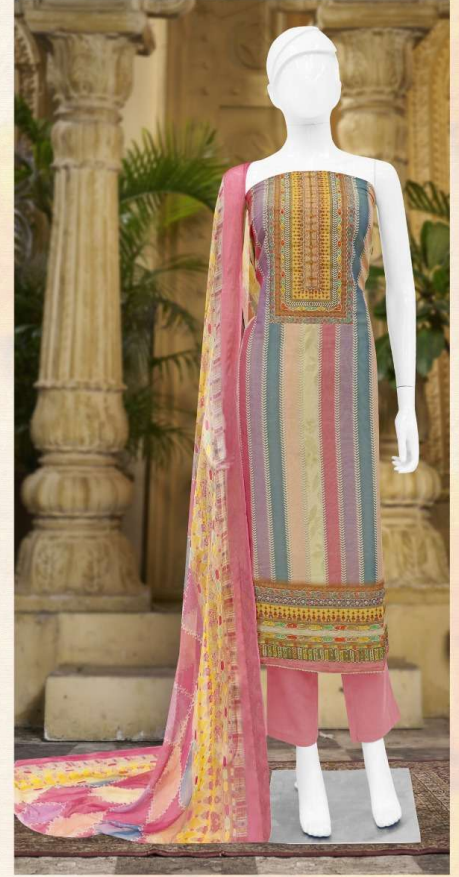

Gipson[®]

COOPER_S

D.NO.2853

Gipson[®]

COOPER_S

D.No :- 2853

TOP :- GOLD SIMMER DIGITAL PRINT
WITH KHATLI & NOOT WORK

BOTTOM :- PURE REYON DYED

DUPATTA :- PURE BEMBERG DIGITAL
PRINT

Gipson[®]

COOPER_S

D.NO.2853

Bipson[®]

COOPER_S

TOP :- GOLD SIMMER DIGITAL PRINT
WITH KHATLI & NOOT WORK

BOTTOM :- PURE REYON DYED

DUPATTA :- PURE BEMBERG DIGITAL
PRINT

D.NO.2853-A

Bipson®

COOPER S

TOP :- GOLD SIMMER DIGITAL PRINT
WITH KHATLI & NOOT WORK

BOTTOM :- PURE REYON DYED

DUPATTA :- PURE BEMBERG DIGITAL
PRINT

D.NO.2853-B

Bipson[®]

COOPER_S

TOP :- GOLD SIMMER DIGITAL PRINT
WITH KHATLI & NOOT WORK

BOTTOM :- PURE REYON DYED

DUPATTA :- PURE BEMBERG DIGITAL
PRINT

D.NO.2853-C

Bipson[®]

COOPER_S