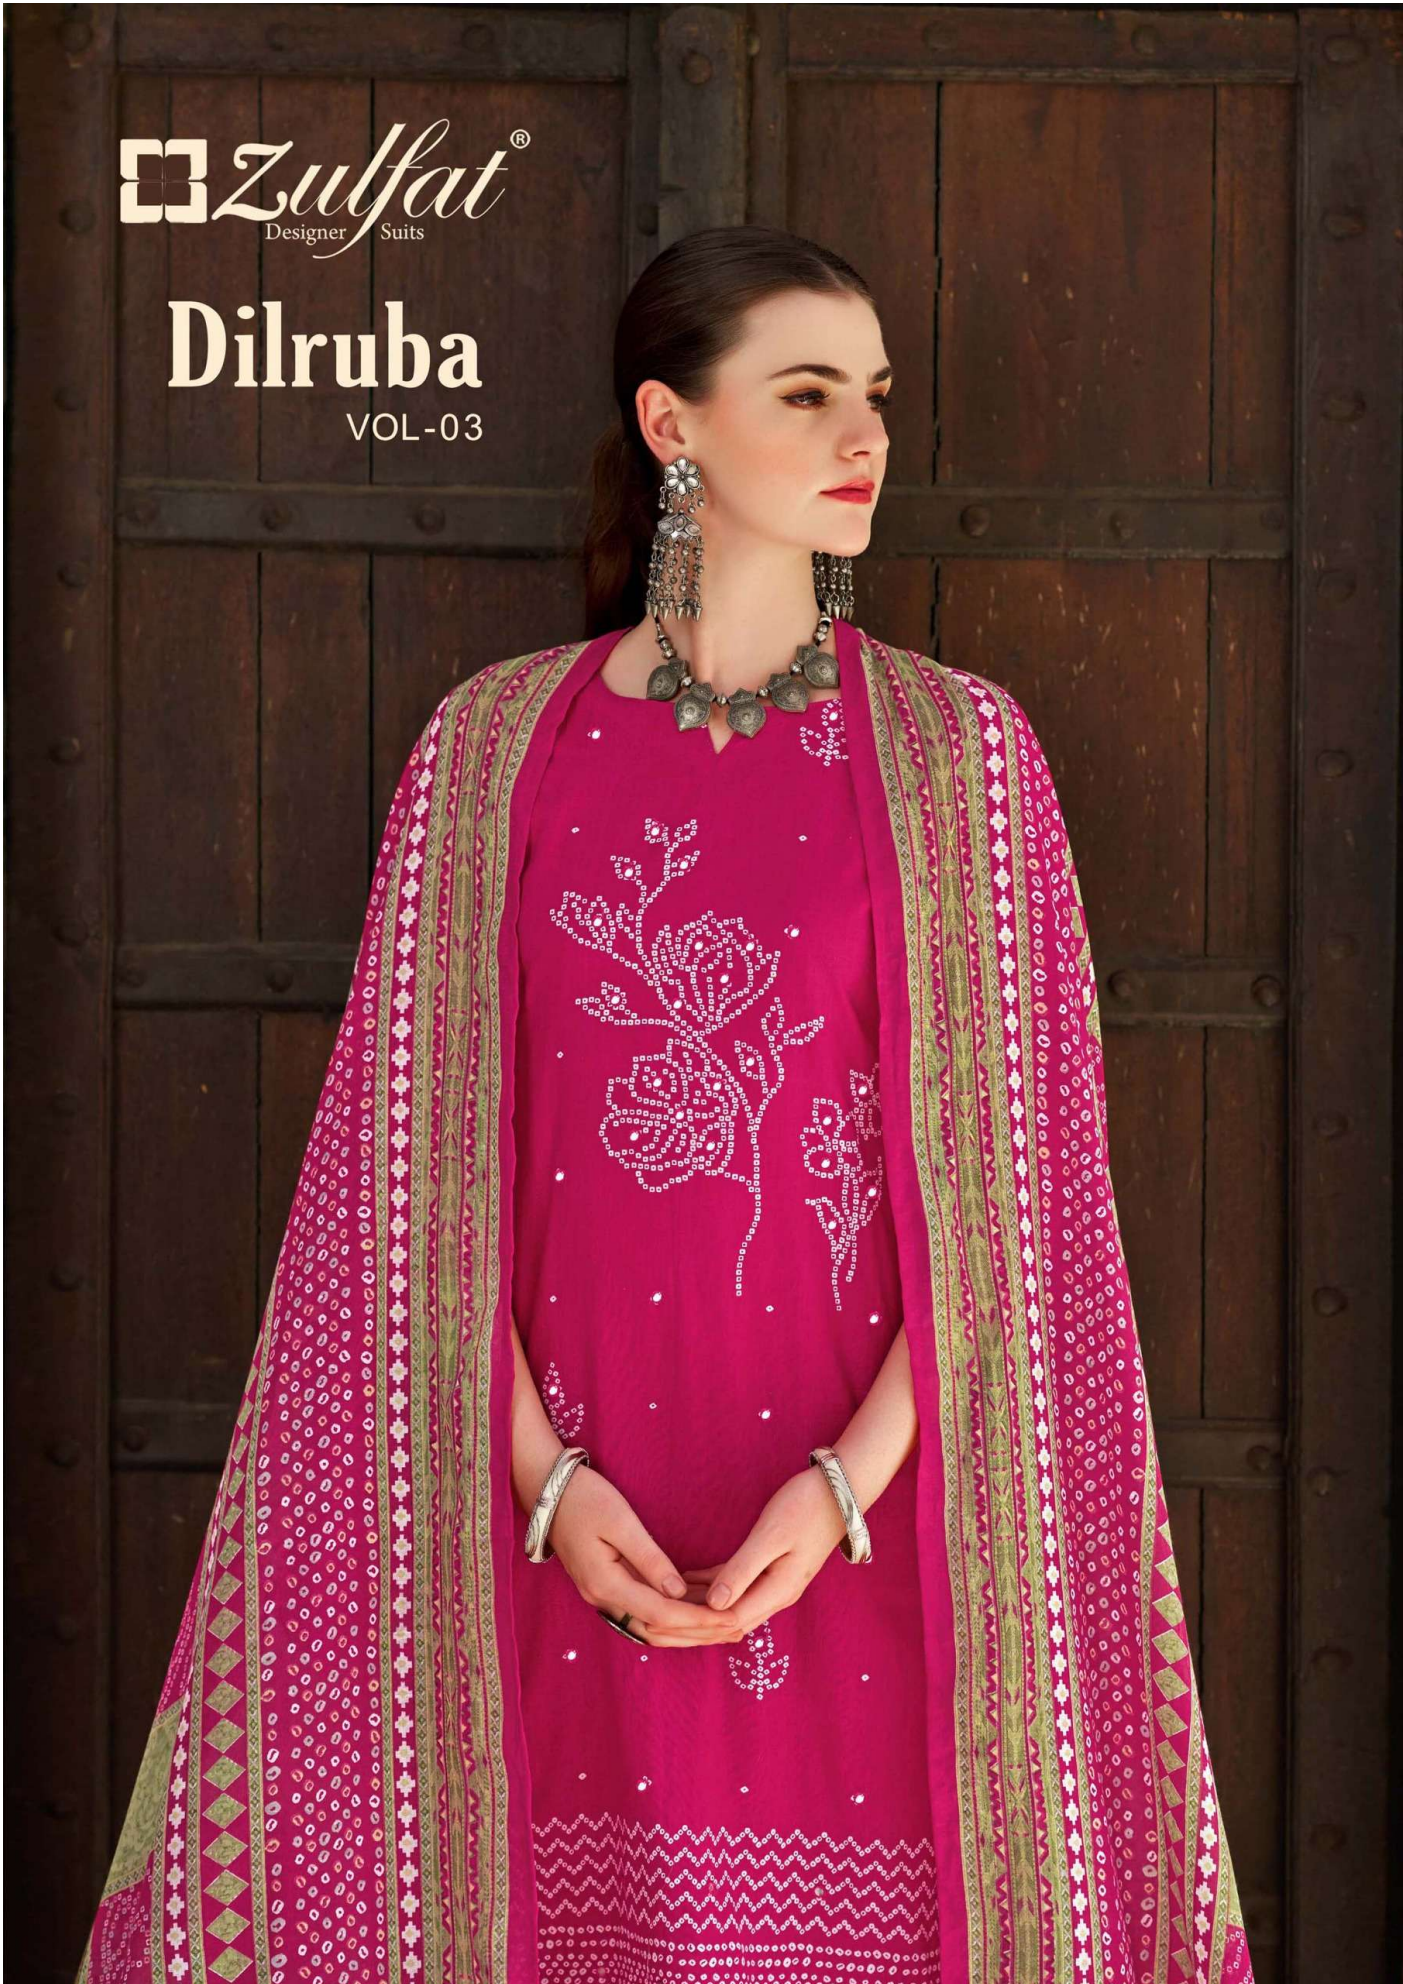

 **Zulfat**[®]
Designer Suits

Dilruba

VOL-03

Dilruba

Replace your out-of-date wardrobe with excitingly patterned collection and multicolored dupatta enhances feminine touch to your personality.

DNO. 575 - 004

Replace your out-of-date wardrobe with exotically patterned collection andel multicolored dupatta enhances feminine touch to your personality.

DNO. 575 - 001

 **Zulfat**[®]
Designer Suits
Dilruba

Dilruba

Replace your out-of-date wardrobe with essential pattern collection andel multicolored dupatta enhances feminine touch to your personality.

DNO. 575-002

Dilruba

Replace your out-of-date wardrobe with excitingly patterned collection and multicolored dupatta enhances feminine touch to your personality.

DNO. 575 - 005

Dilruba

Replace your out-of-date wardrobe with exotically patterned collection andel multicolored dupatta enhances feminine touch to your personality.

DNO. 575 - 003

575 - 001

575 - 002

575 - 003