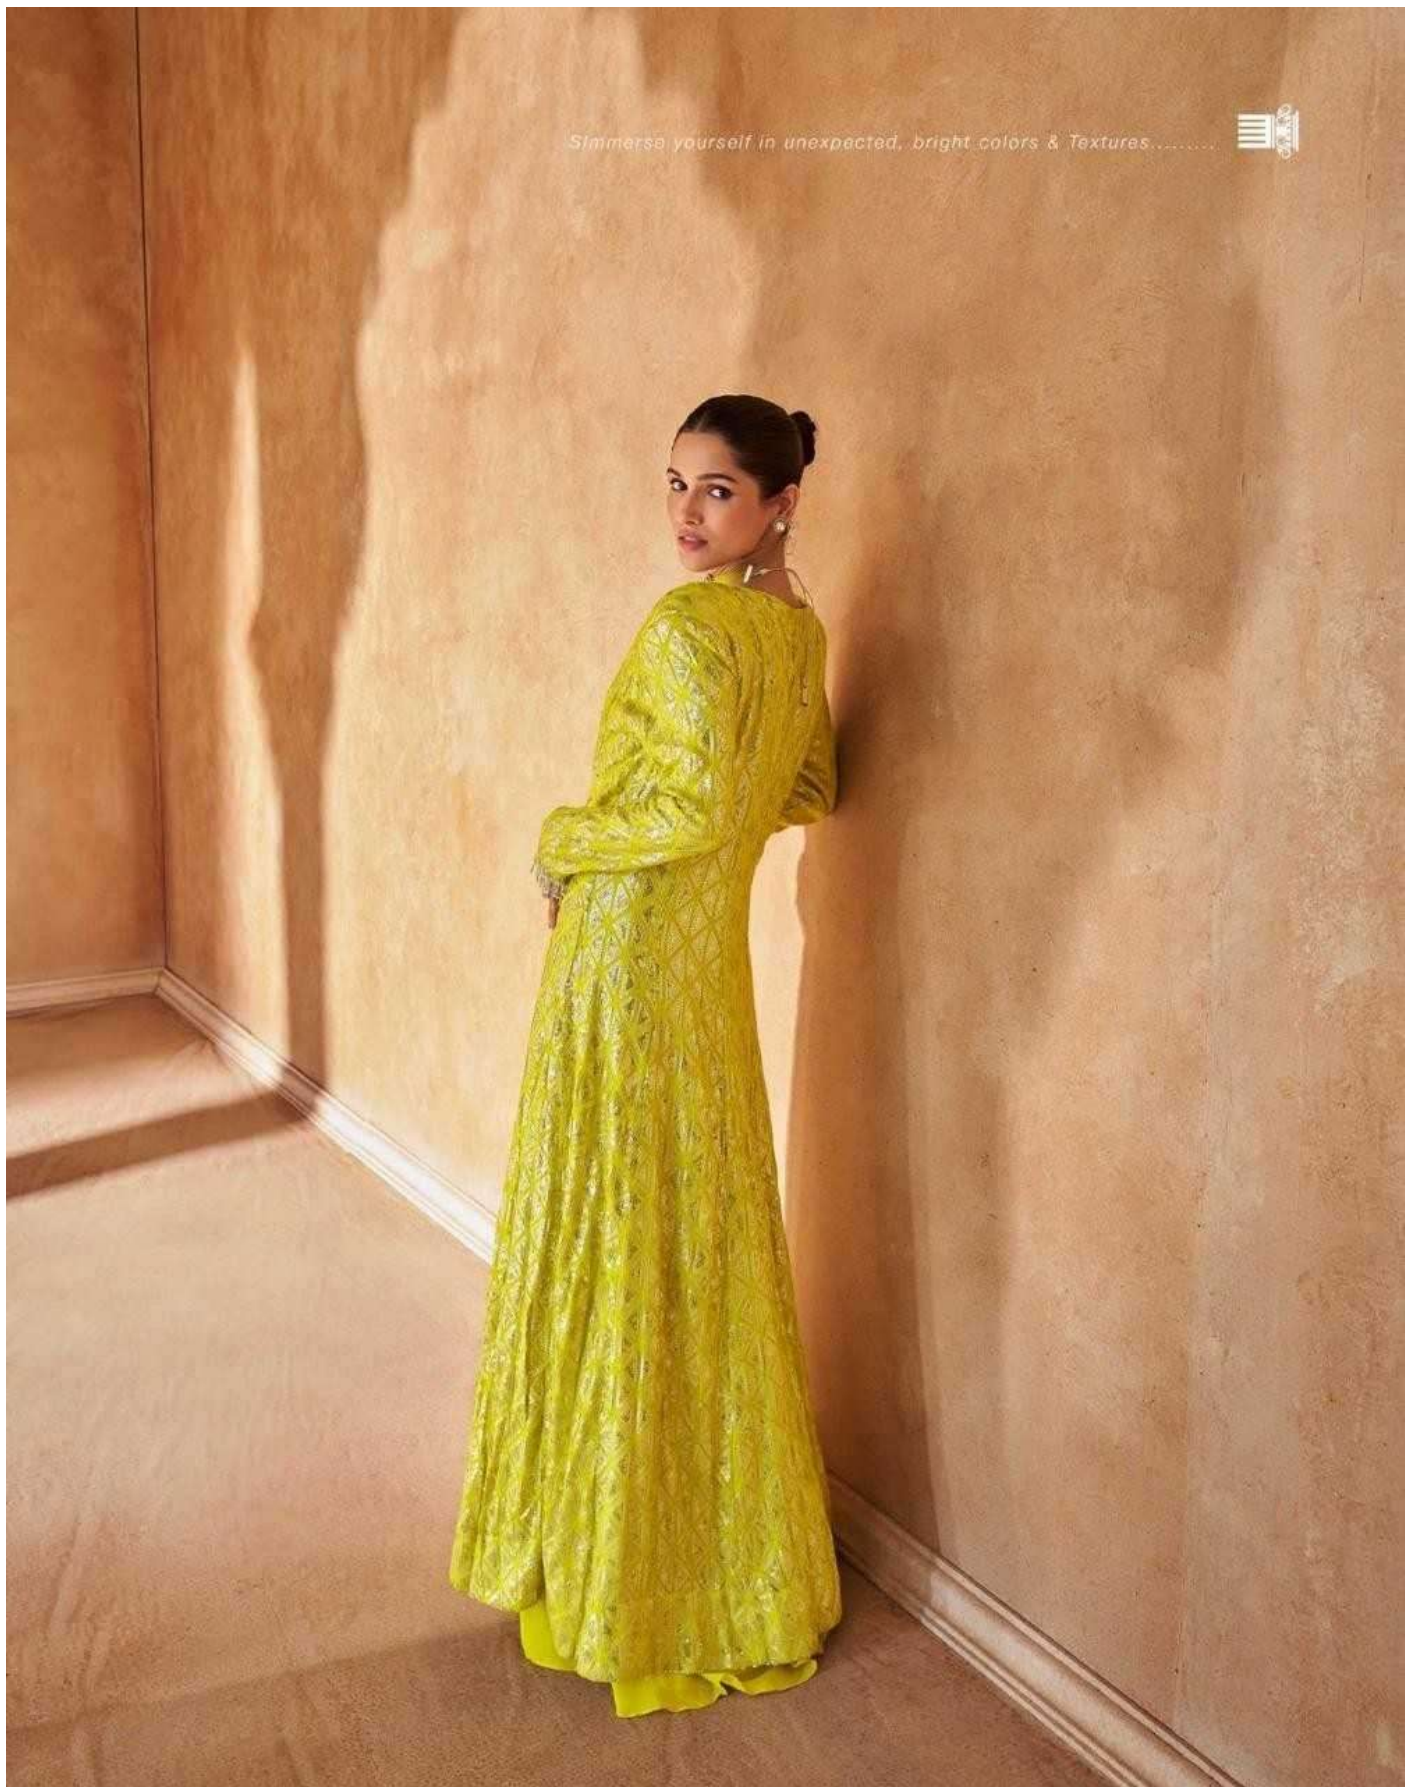

Immerse yourself in unexpected, bright colors & Textures.....