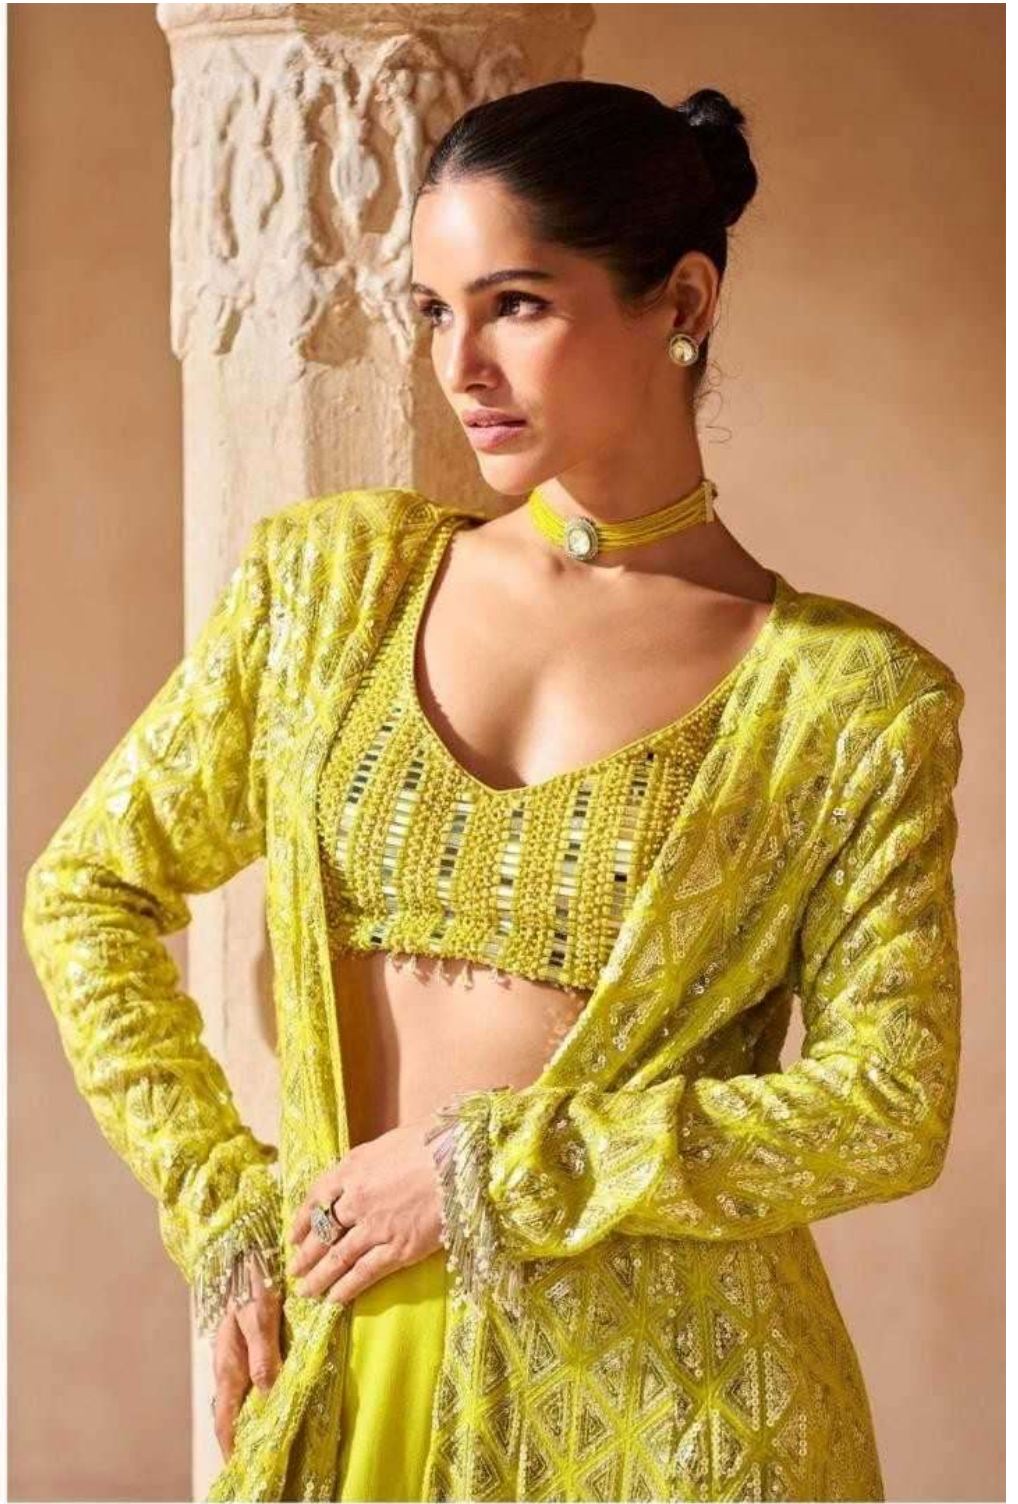

MIRAKI

FASHION

SAYURI[®]
Designer

STYLE ETERNAL

A breath taking array of fine detailing
& intricate design inspired
by Indian culture

THE MOST
INTERESTING
FASHION TRENDS

Refining
The Future
Of Fashion

40181 700982

Simple without letting so of elegance & tradition with natural fabrics.....

CODE - 5578

CODE - 5579

Vibrant tones to give any look a adrenaline rush

Immerse yourself in unexpected, bright colors & Textures.....