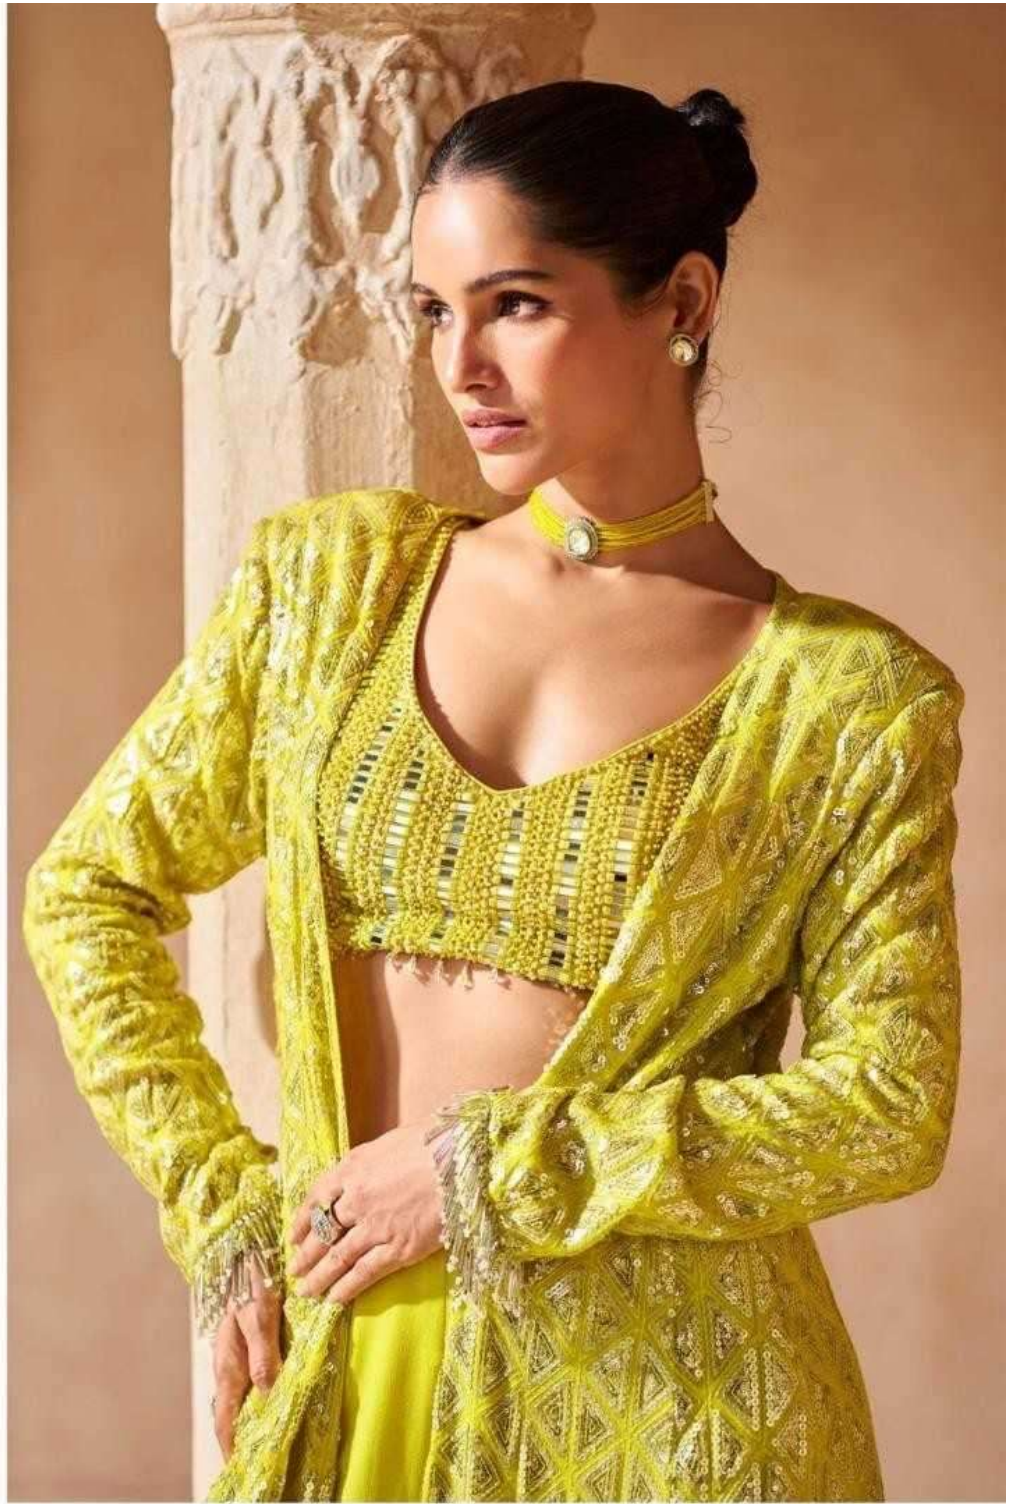

MIRAKI FASHION

SAYURI®
Designer

STYLE ETERNAL

A breath taking array of fine detailing
& intricate design inspired
by Indian culture

THE MOST
INTERESTING
FASHION TRENDS

Refining
The Future
Of Fashion

40181 700982

Simple without letting so of elegance & tradition with natural fabrics.....

CODE - 5578

CODE - 5579

Vibrant tones to give any look a adrenaline rush

Immerse yourself in unexpected, bright colors & Textures.....