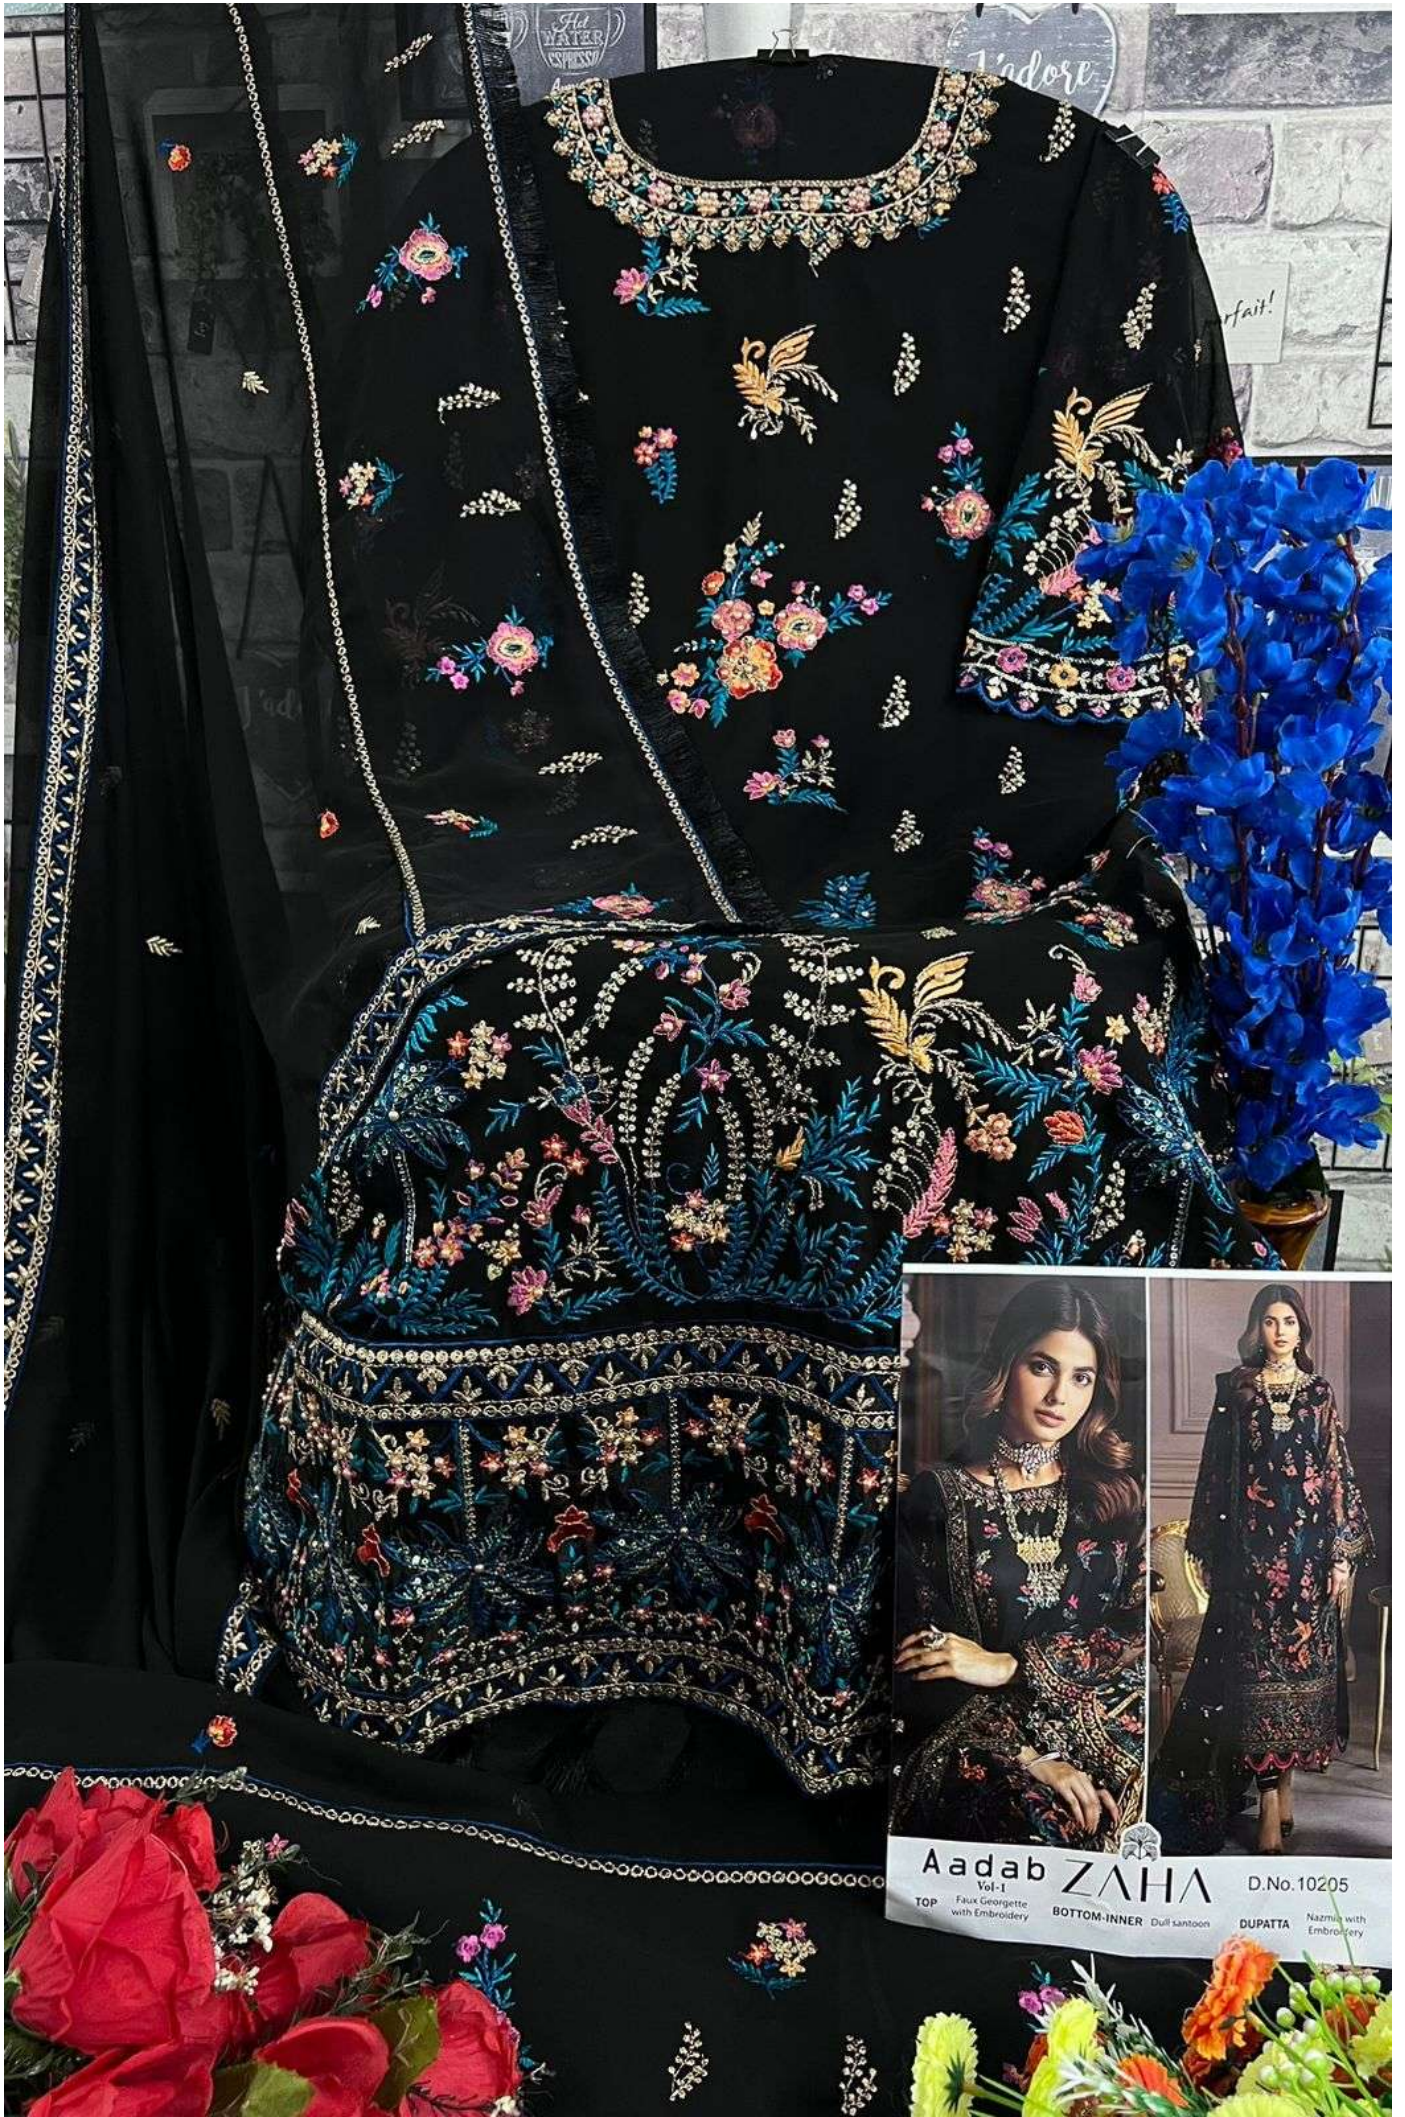

Aadab
Vol-1

ZAHA

D.No.10205

TOP Faux Georgette with Embroidery

BOTTOM-INNER Dull santoon

DUPATTA Georgette with Embroidery

Aadab ZAHA D.No. 1020
Vol-1 Nazm
TOP Faux Georgette with Embroidery BOTTOM-INNER Dull santoon EMBROIDERY DUPATTIA

Aadab Vol-1 **ZAHA** D.No.10205
TOP Faux Georgette with Embroidery BOTTOM-INNER Dull santoon DUPATTA Nazmi with Embroidery

Aadab
Vol-1

ZAHA

D.No.10205

TOP Faux Georgette
with Embroidery

BOTTOM-INNER Dull santoon

DUPATTA Georgette
with Embroidery