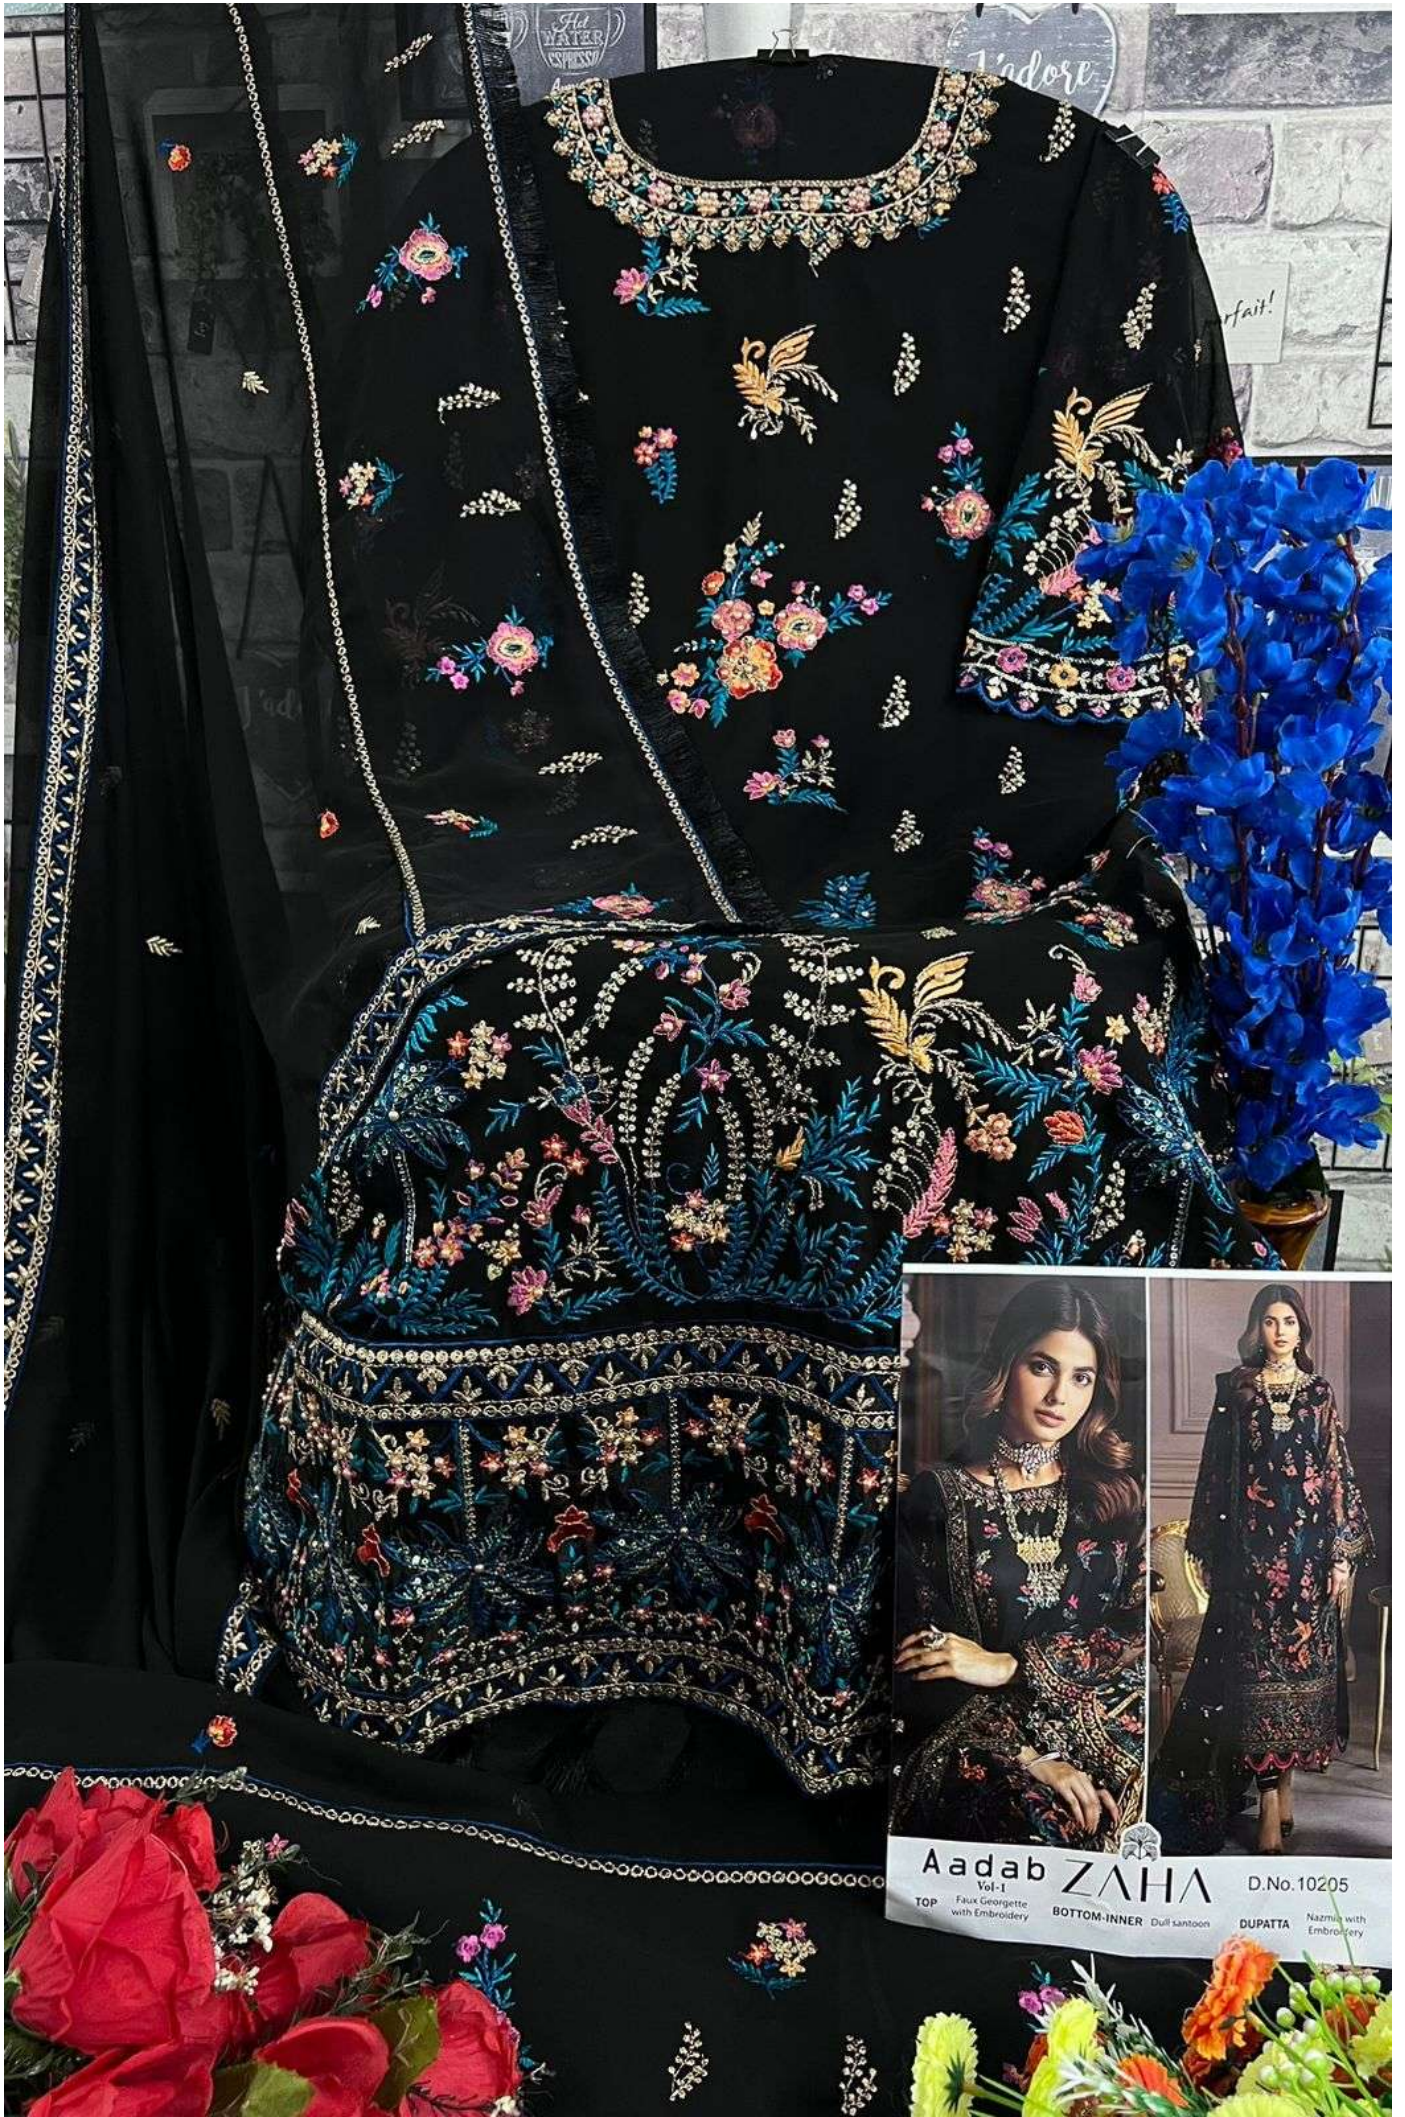

Aadab
Vol-1

ZAHA

D.No.10205

TOP Faux Georgette
with Embroidery

BOTTOM-INNER Dull santoon

DUPATTA Georgette
with Embroidery

Aadab ZAHA D.No. 1020
Vol-1 Nazm
TOP Faux Georgette with Embroidery BOTTOM-INNER Dull santoon EMBROIDERY DUPATTA

Aadab Vol-1 **ZAHA** D.No.10205
TOP Faux Georgette with Embroidery BOTTOM-INNER Dull santoon DUPATTA Nazmi with Embroidery

Aadab
Vol-1

ZAHA

D.No.10205

TOP Faux Georgette
with Embroidery

BOTTOM-INNER Dull santoon

DUPATTA Georgette
with Embroidery