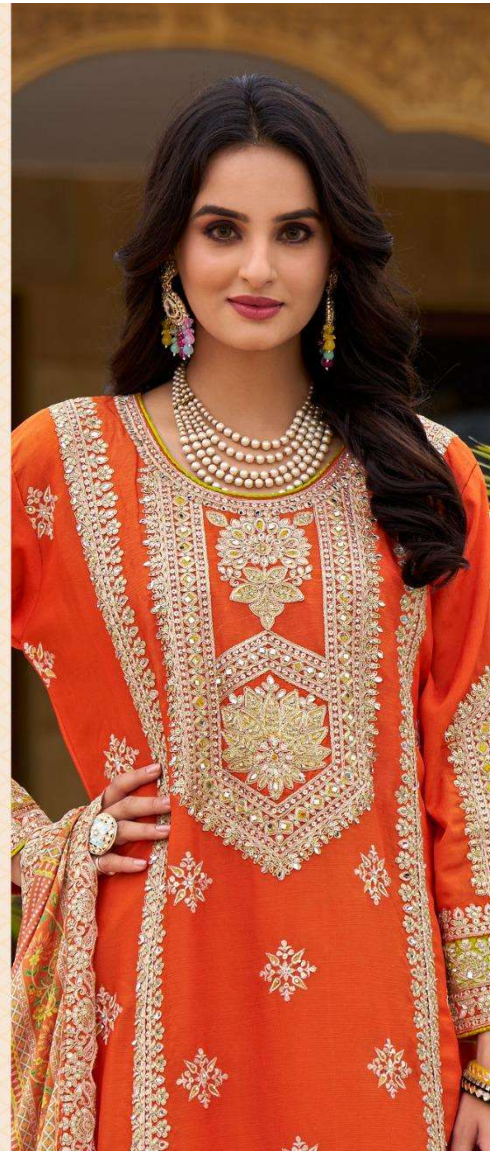

Shree[®]
FABS

K-5124

K-5124

K-5124 A

TOP:- CINON SILK WITH EMBROIDERY

PLAZO:- CINON WITH EMB WORK

DUPATTA:- CINON SILK

Shree[®]
FABS

K-5124

K-5124 A

K-5124 B

K-5124 B

TOP:- CINON SILK WITH EMBROIDERY

PLAZO:- CINON WITH EMB WORK

DUPATTA:- CINON SILK