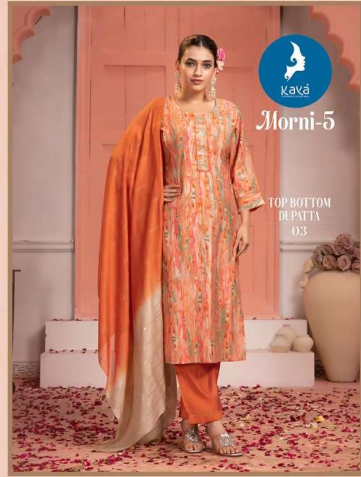

Morni-5

Morni-5

Morni-5

Morni-5

Morni-5

Morni-5

Morni-5

Morni-5

Morni-5

MORNI-5	
TYPE	TOP-BOTTOM-DUPATTA
TOP	CHANDERI MODAL PRINT WITH FOIL
BOTTOM	ROMAN SILK
DUPATTA	CHANDERI JACQUARD