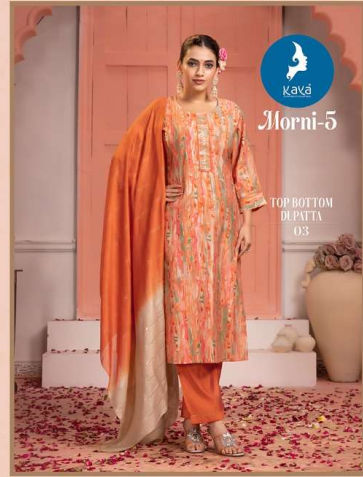

Morni-5

Morni-5

Morni-5

Morni-5

Morni-5

Morni-5

Morni-5

Morni-5

Morni-5

MORNI-5	
TYPE	TOP-BOTTOM-DUPATTA
TOP	CHANDERI MODAL PRINT WITH FOIL
BOTTOM	ROMAN SILK
DUPATTA	CHANDERI JACQUARD