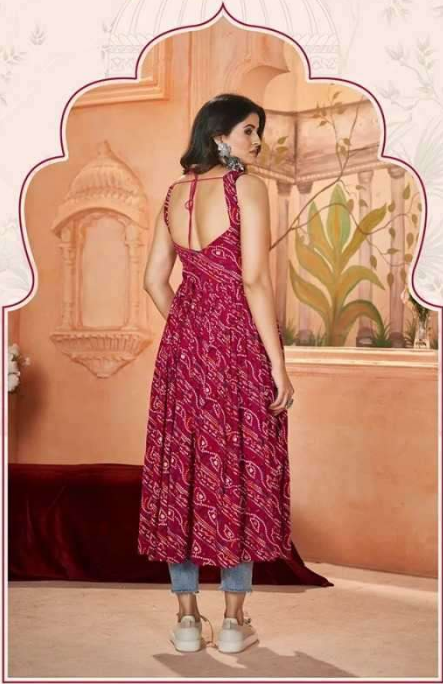

ॐ bhkala

D No 5052