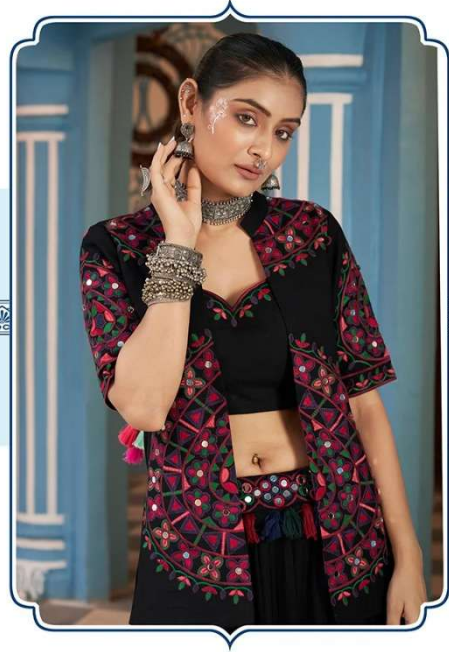

शुभकला bhkala