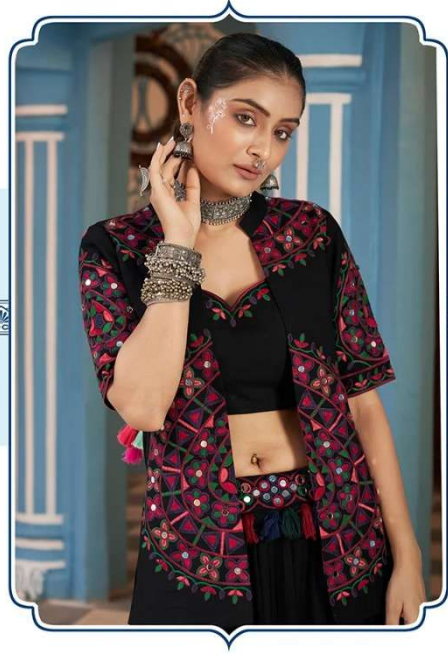

शुभकला bhkala