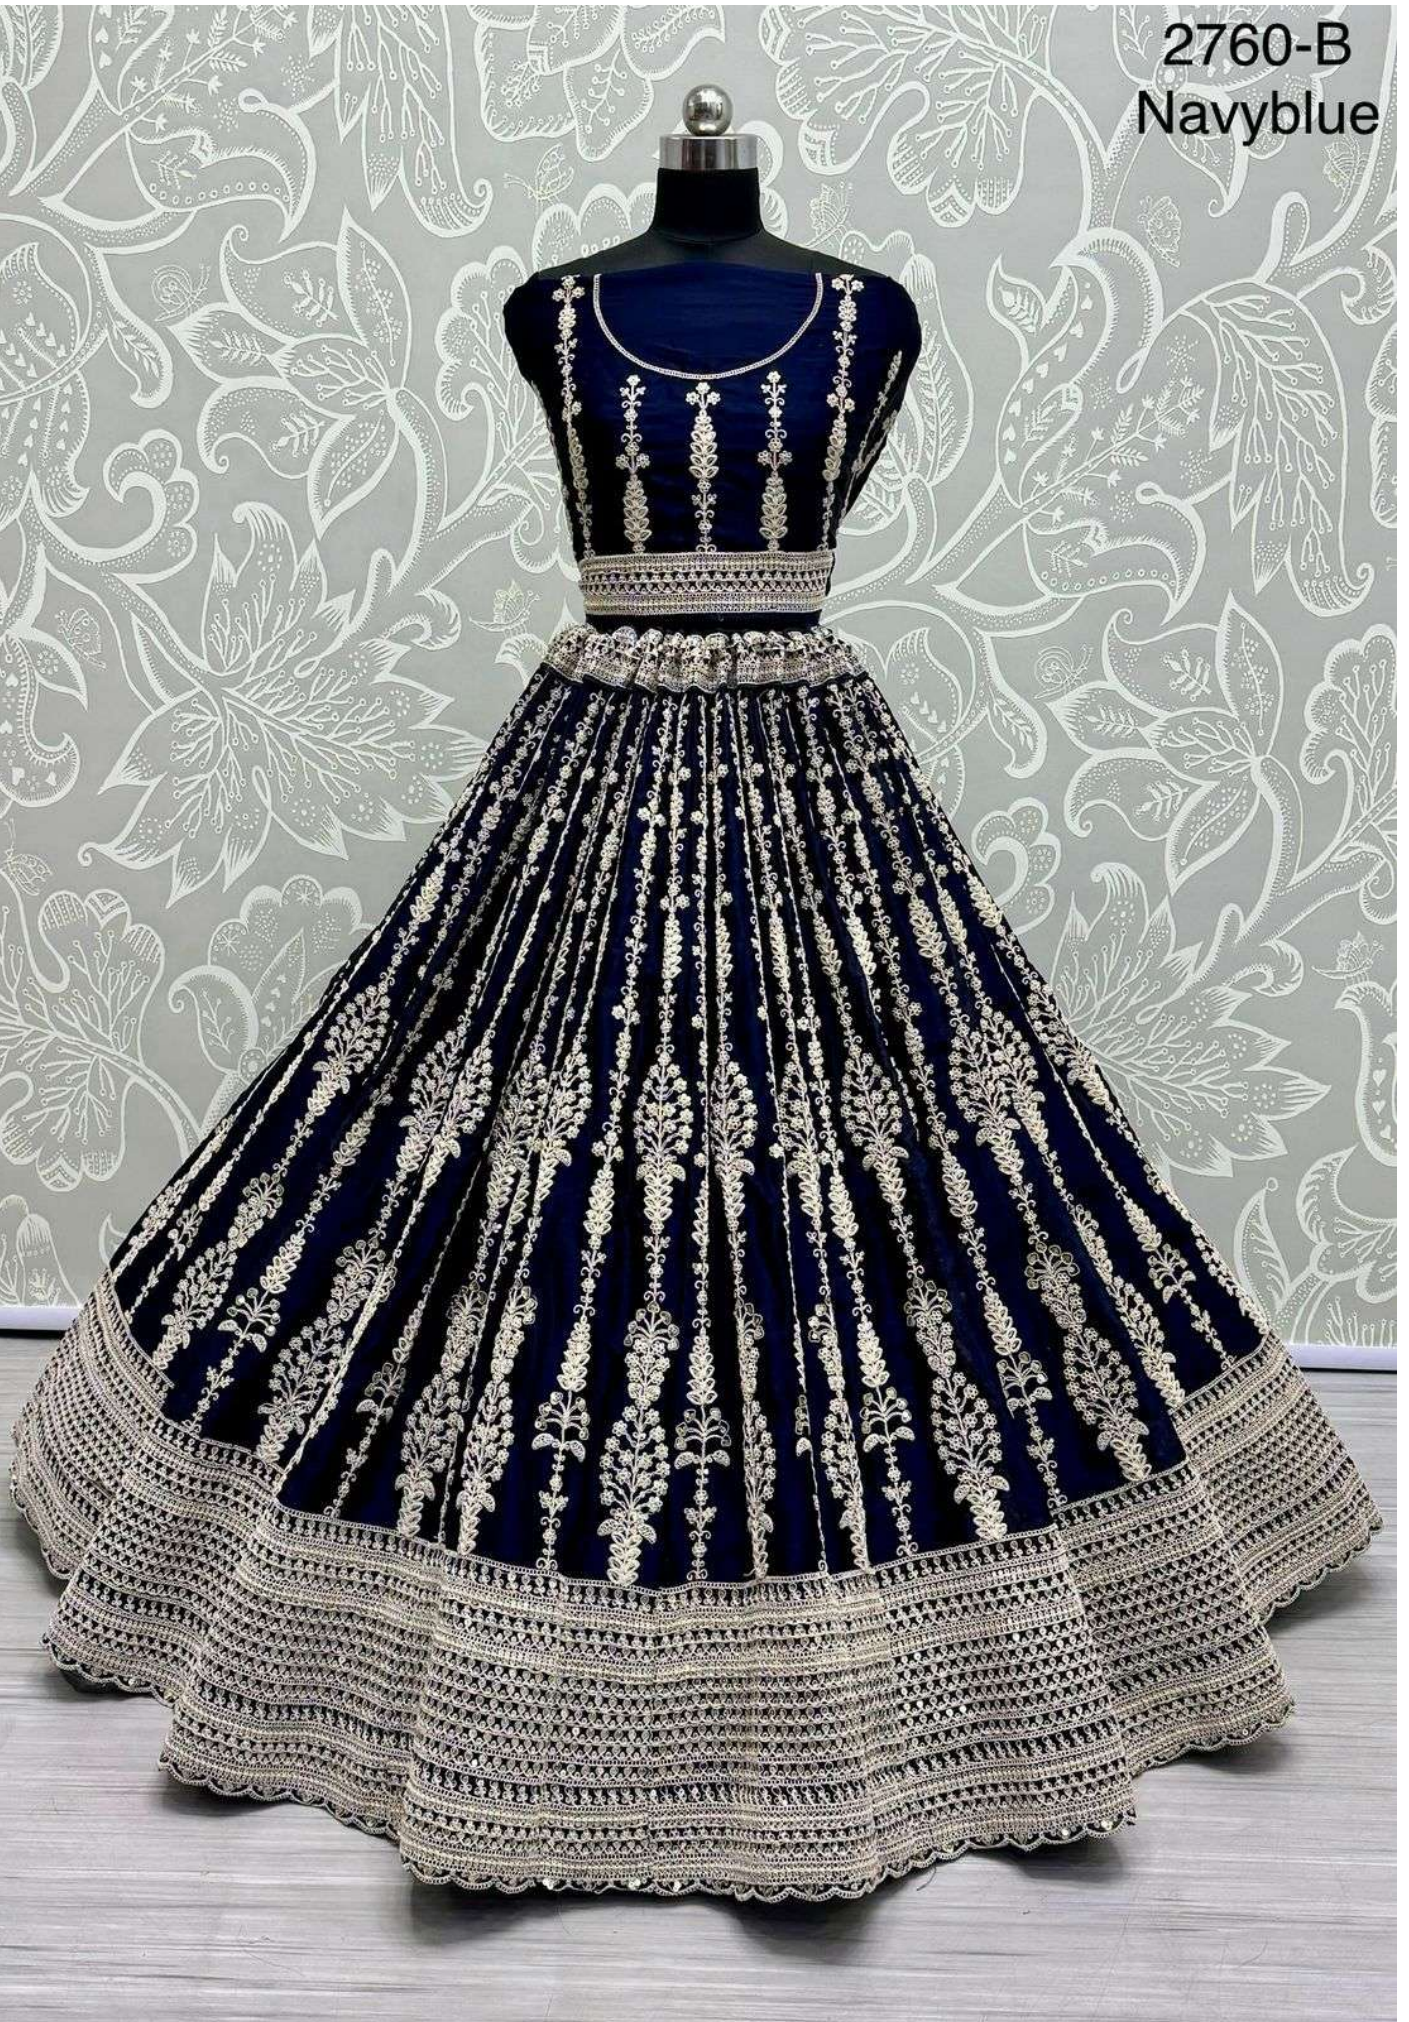

2760-A
Purple

2760-A
Purple

2760-A
Purple

Neatly Done embroidery perfect partywear lehenga
craft

Code of outfit - 2760

Work details on lehenga -

• Fancy embroidery

• Don work

• sequins work

Neatly Dori embroidery
perfect party wear lehenga
choli

Code of outfit - 2760
Work details on lehenga -

- Fancy embroidery
- Dori work
- sequins work

2760-B
Navyblue

2760-B
Navyblue

Neatly Dori embroidery perfect party wear lehenga choli