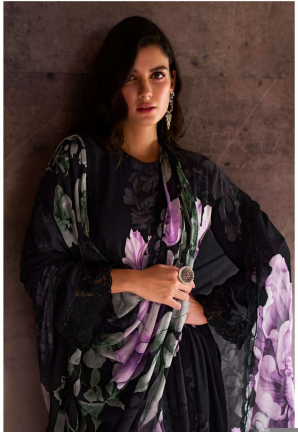

HEER

Nilofer

Heer

ELEGANT MINIMALISM

a gentle glow that emanates from within, turning any outfit into a beacon of luminous beauty.

9426

HEER

DAPPER SOPHISTICATION

9424

HEER

MODERN SOPHISTICATION
a unique expression, a canvas where individuality paints its masterpiece.

9424

Heer

HEER

GLAMOROUS ENSEMBLE
the front panel, split hem, tulle-trimmed hem and capes adornment

9423