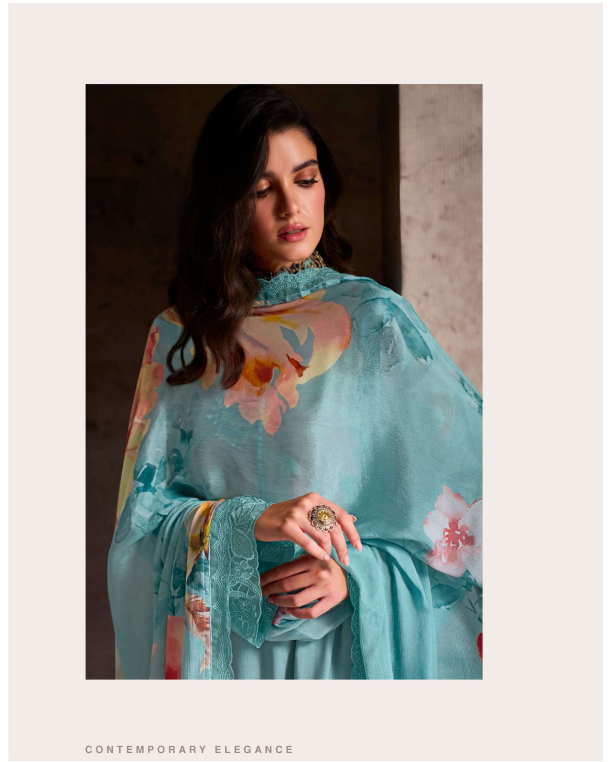

CONTEMPORARY ELEGANCE

Heer

9421