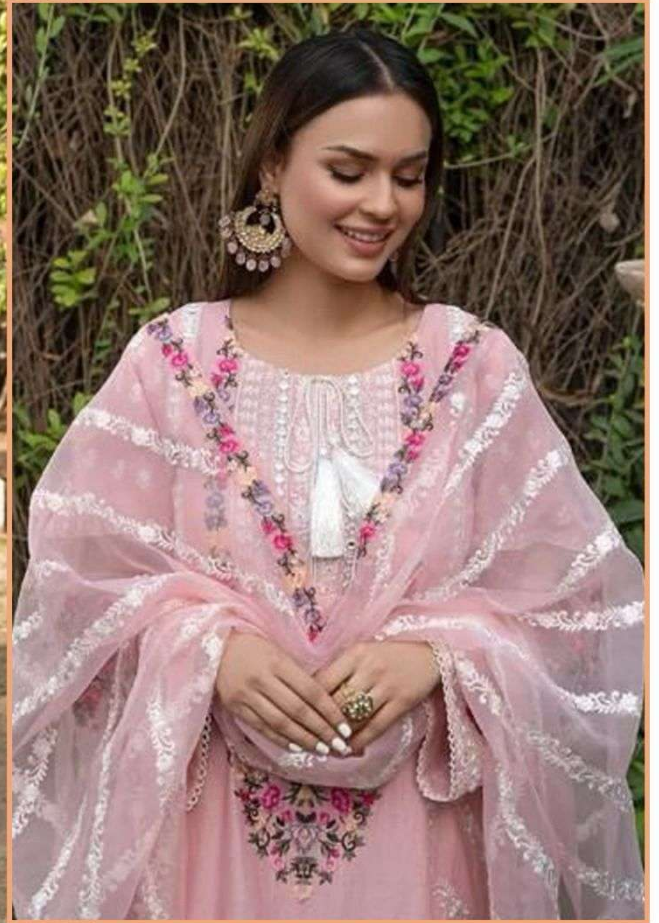

TOP - FOX GEORGETTE HEAVY EMBROIDERED
INNER BOTTOM - HEAVY SANTOON
DUPATTA - FOX GEORGETTE HEAVY
EMBROIDERED WITH PALLU

B-18 C

TOP - FOX GEORGETTE HEAVY EMBROIDERED
INNER BOTTOM - HEAVY SANTOON
DUPATTA - FOX GEORGETTE HEAVY
EMBROIDERED WITH PALLU

B-18 A

TOP - FOX GEORGETTE HEAVY EMBROIDERED
INNER BOTTOM - HEAVY SANTOON
DUPATTA - FOX GEORGETTE HEAVY
EMBROIDERED WITH PALLU

B-18 C

TOP - FOX GEORGETTE HEAVY EMBROIDERED
INNER BOTTOM - HEAVY SANTOON
DUPATTA - FOX GEORGETTE HEAVY
EMBROIDERED WITH PALLU