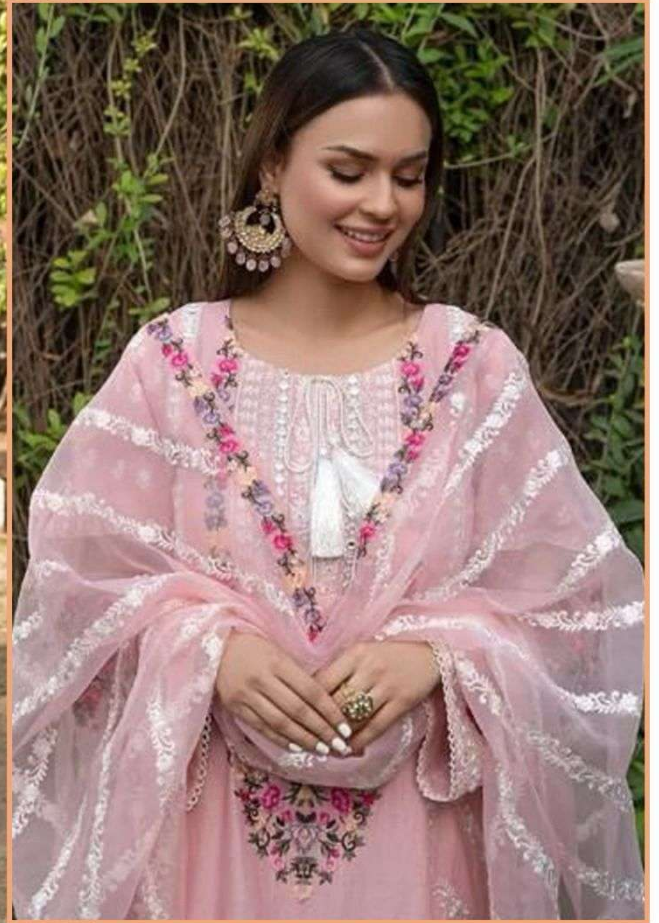

**TOP - FOX GEORGETTE HEAVY EMBROIDERED**  
**INNER BOTTOM - HEAVY SANTOON**  
**DUPATTA - FOX GEORGETTE HEAVY**  
**EMBROIDERED WITH PALLU**

**B-18 C**

**TOP - FOX GEORGETTE HEAVY EMBROIDERED**  
**INNER BOTTOM - HEAVY SANTOON**  
**DUPATTA - FOX GEORGETTE HEAVY**  
**EMBROIDERED WITH PALLU**

**B-18 A**

**TOP - FOX GEORGETTE HEAVY EMBROIDERED**  
**INNER BOTTOM - HEAVY SANTOON**  
**DUPATTA - FOX GEORGETTE HEAVY**  
**EMBROIDERED WITH PALLU**

**B-18 C**

**TOP - FOX GEORGETTE HEAVY EMBROIDERED**  
**INNER BOTTOM - HEAVY SANTOON**  
**DUPATTA - FOX GEORGETTE HEAVY**  
**EMBROIDERED WITH PALLU**