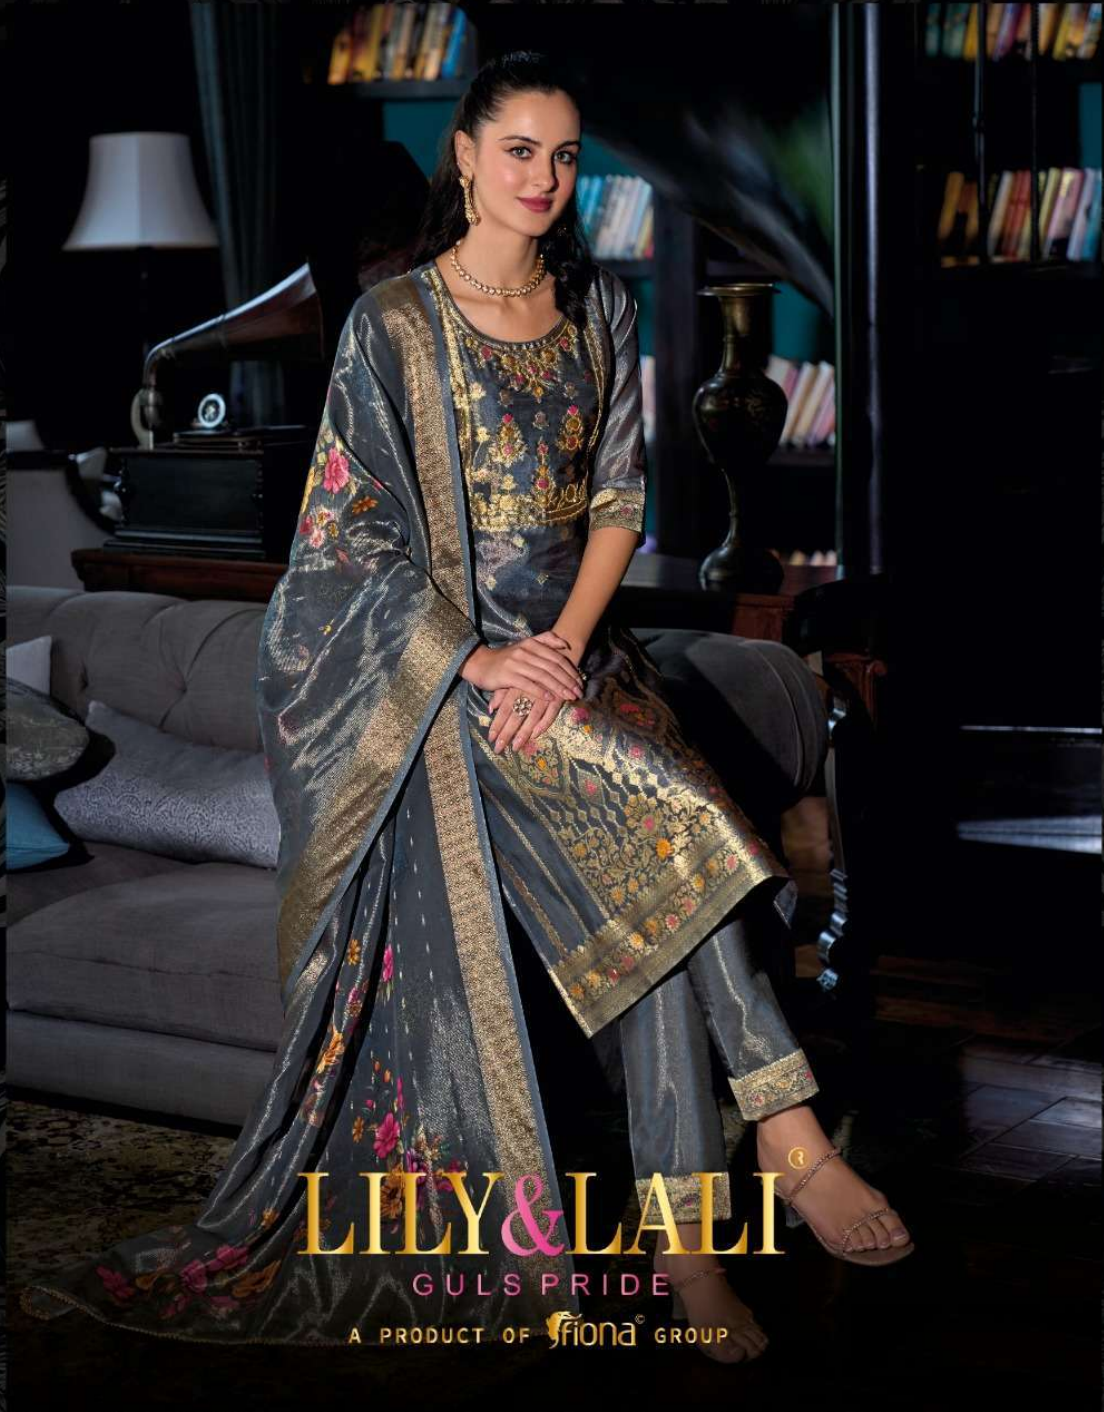

LILY & LALI

GULS PRIDE

A PRODUCT OF **fiona** GROUP