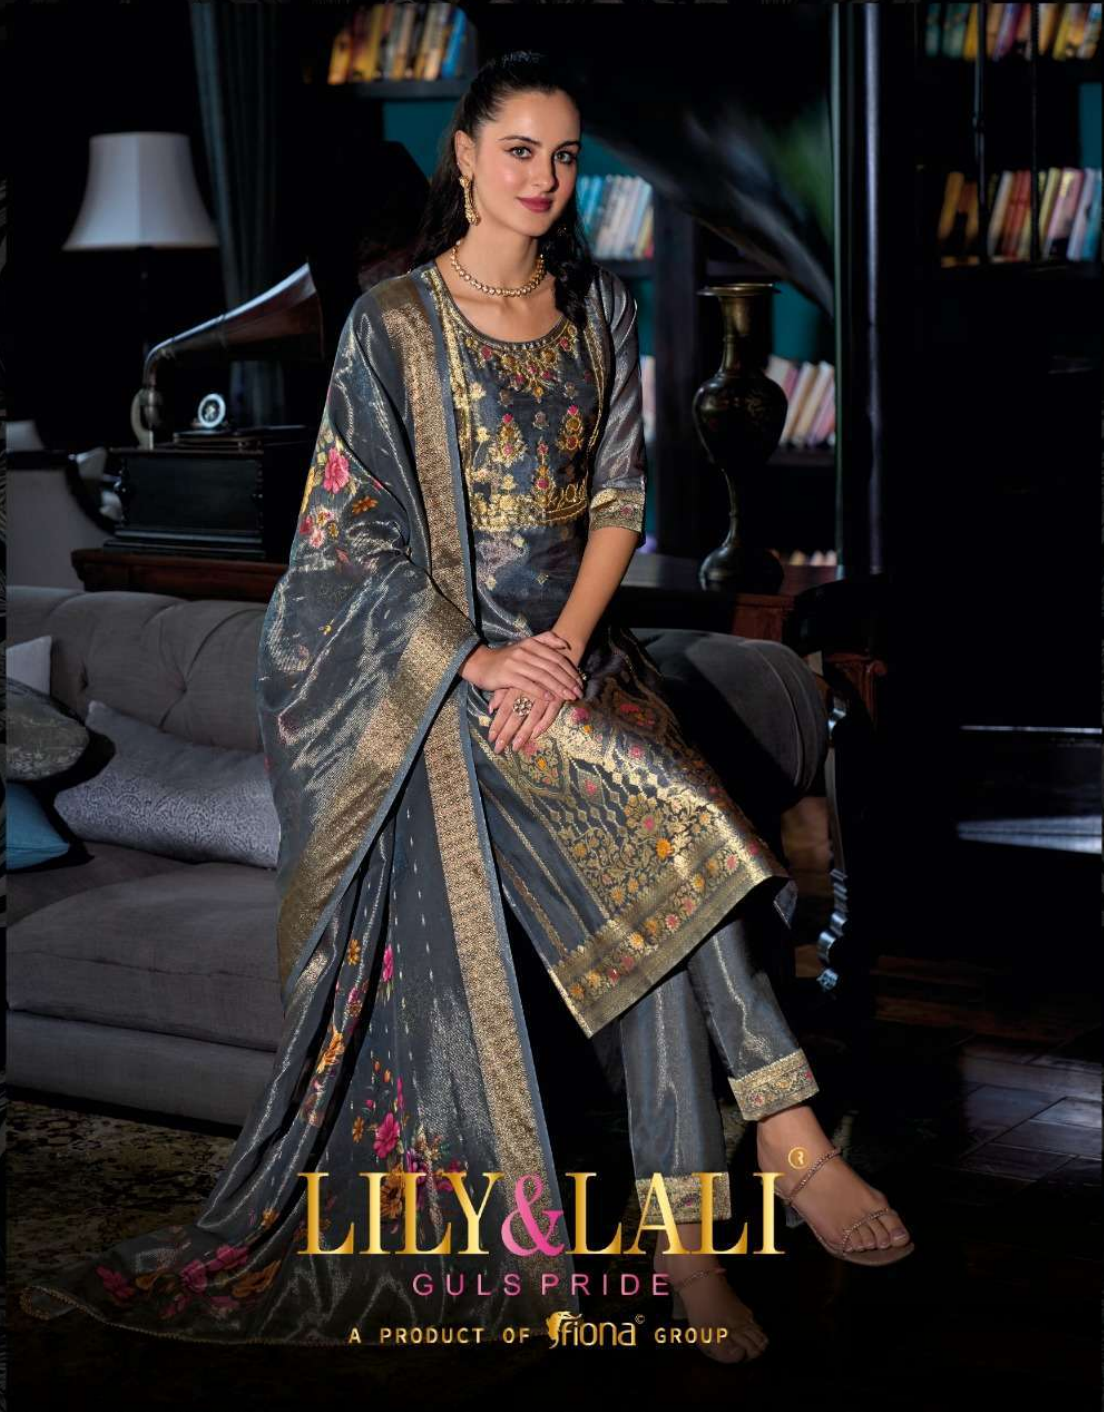

LILY & LALI

GULS PRIDE

A PRODUCT OF FIONA GROUP