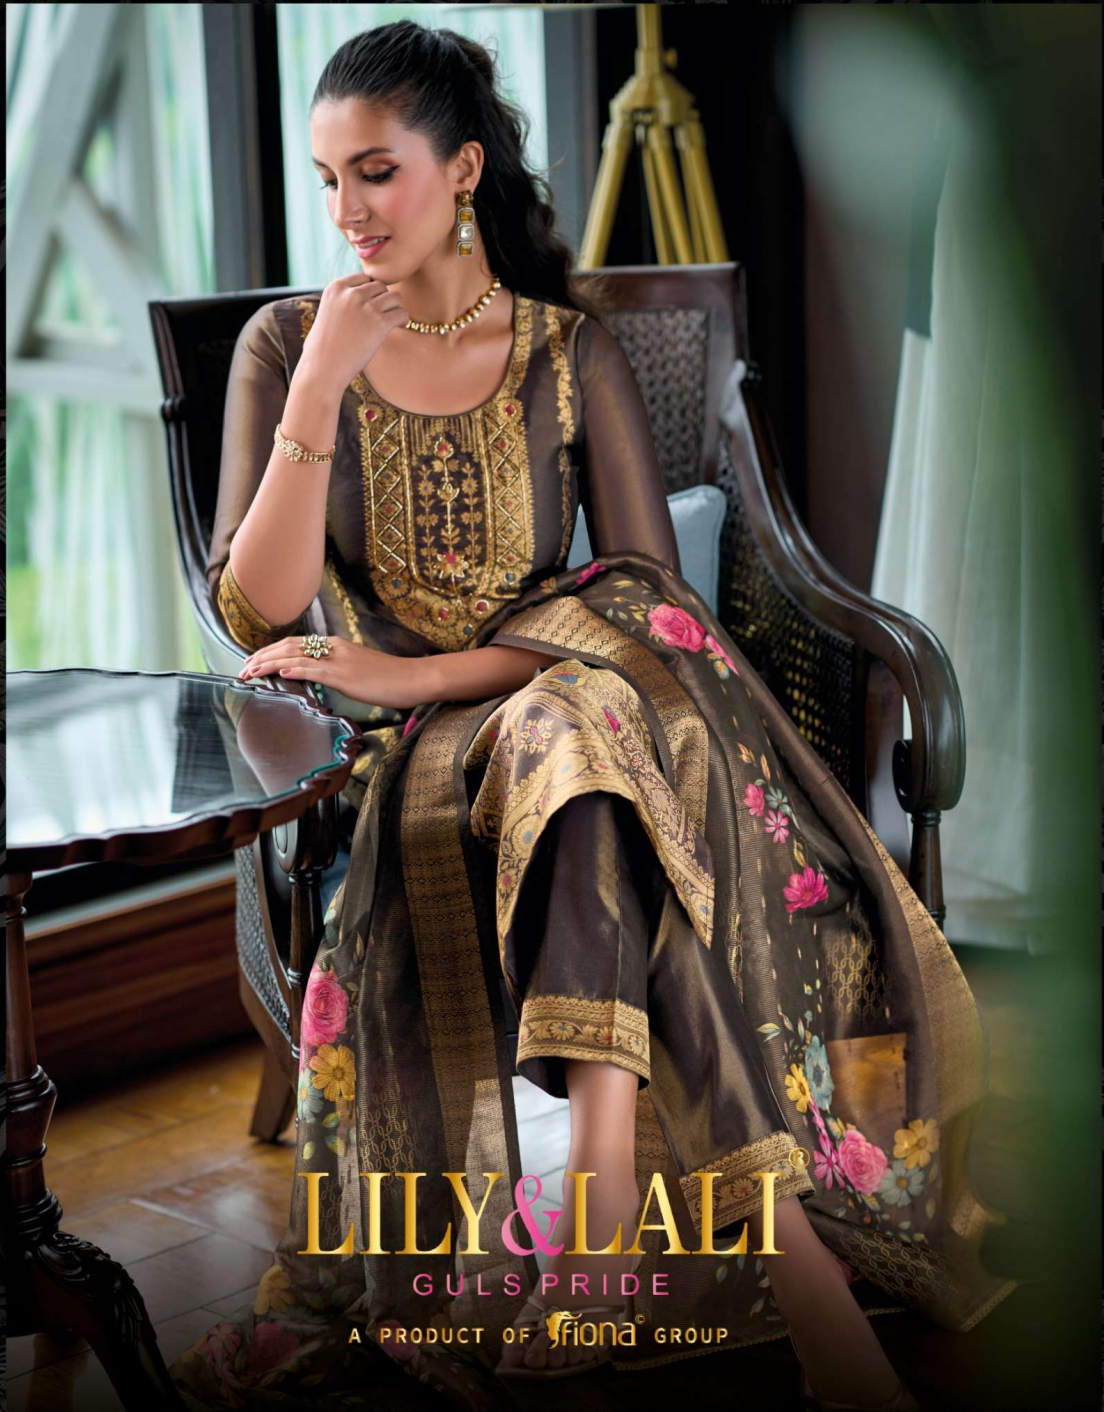

LILY & LALI

GULSPRIDE

A PRODUCT OF *fiona* GROUP