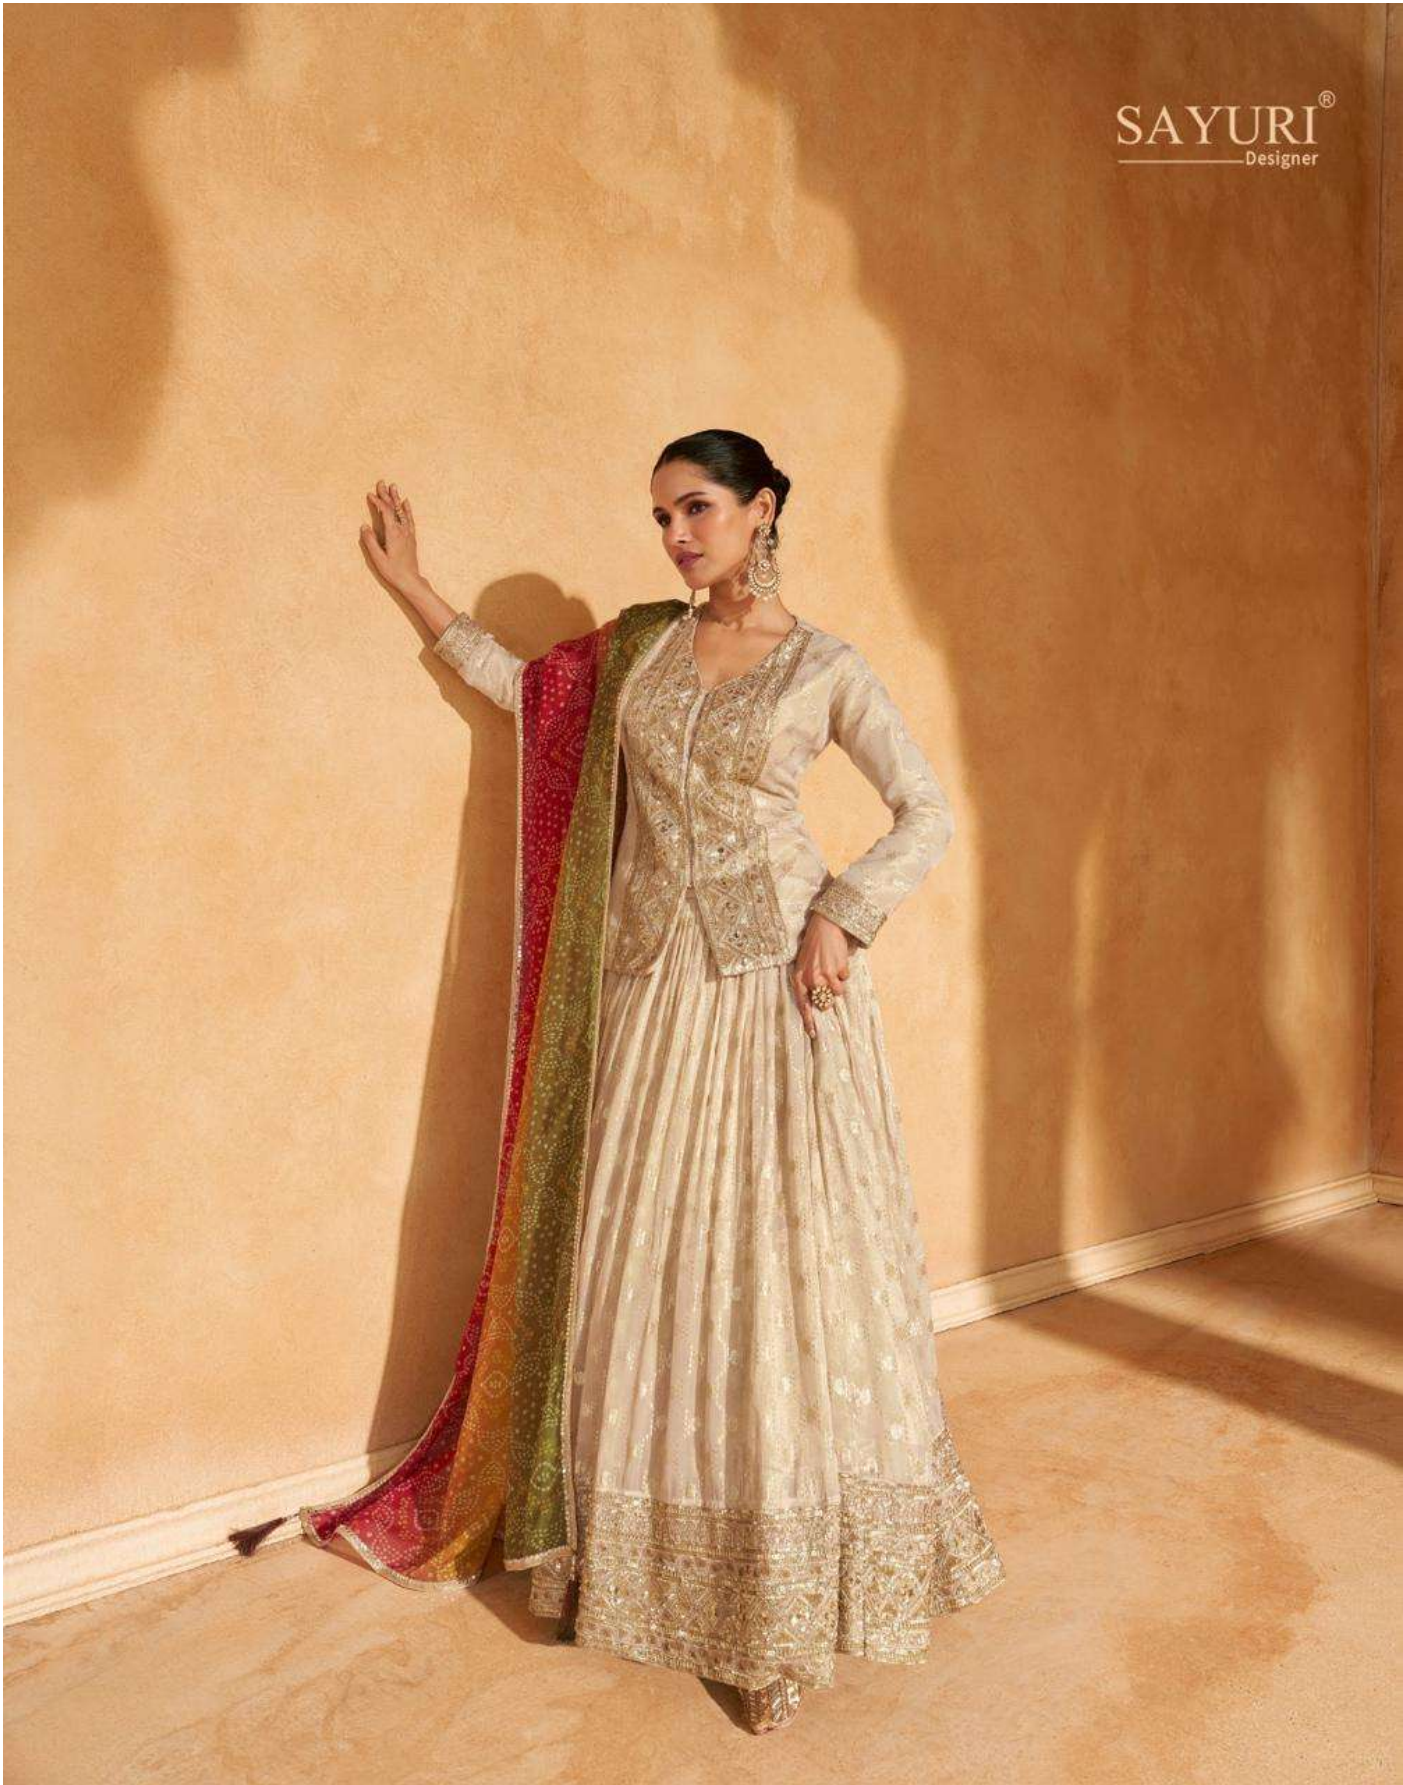

# TORAN

SAYURI®  
Designer

SAYURI®  
Designer

Fashionable tributes to color & silhouettes that have inspired trends around the world.

D No-5587

**D No-5586**

**D No-5587**

**SAYURI**<sup>®</sup>  
Designer

# TORAN

SAYURI<sup>®</sup>  
Designer

SAYURI<sup>®</sup>  
Designer

D No-5586

Silhouettes that dance between tradition and innovation.

SAYURI®  
Designer

**D No-5586**

Everything you need to refresh your festive wardrobe from dateless drapes to the color craze of the season