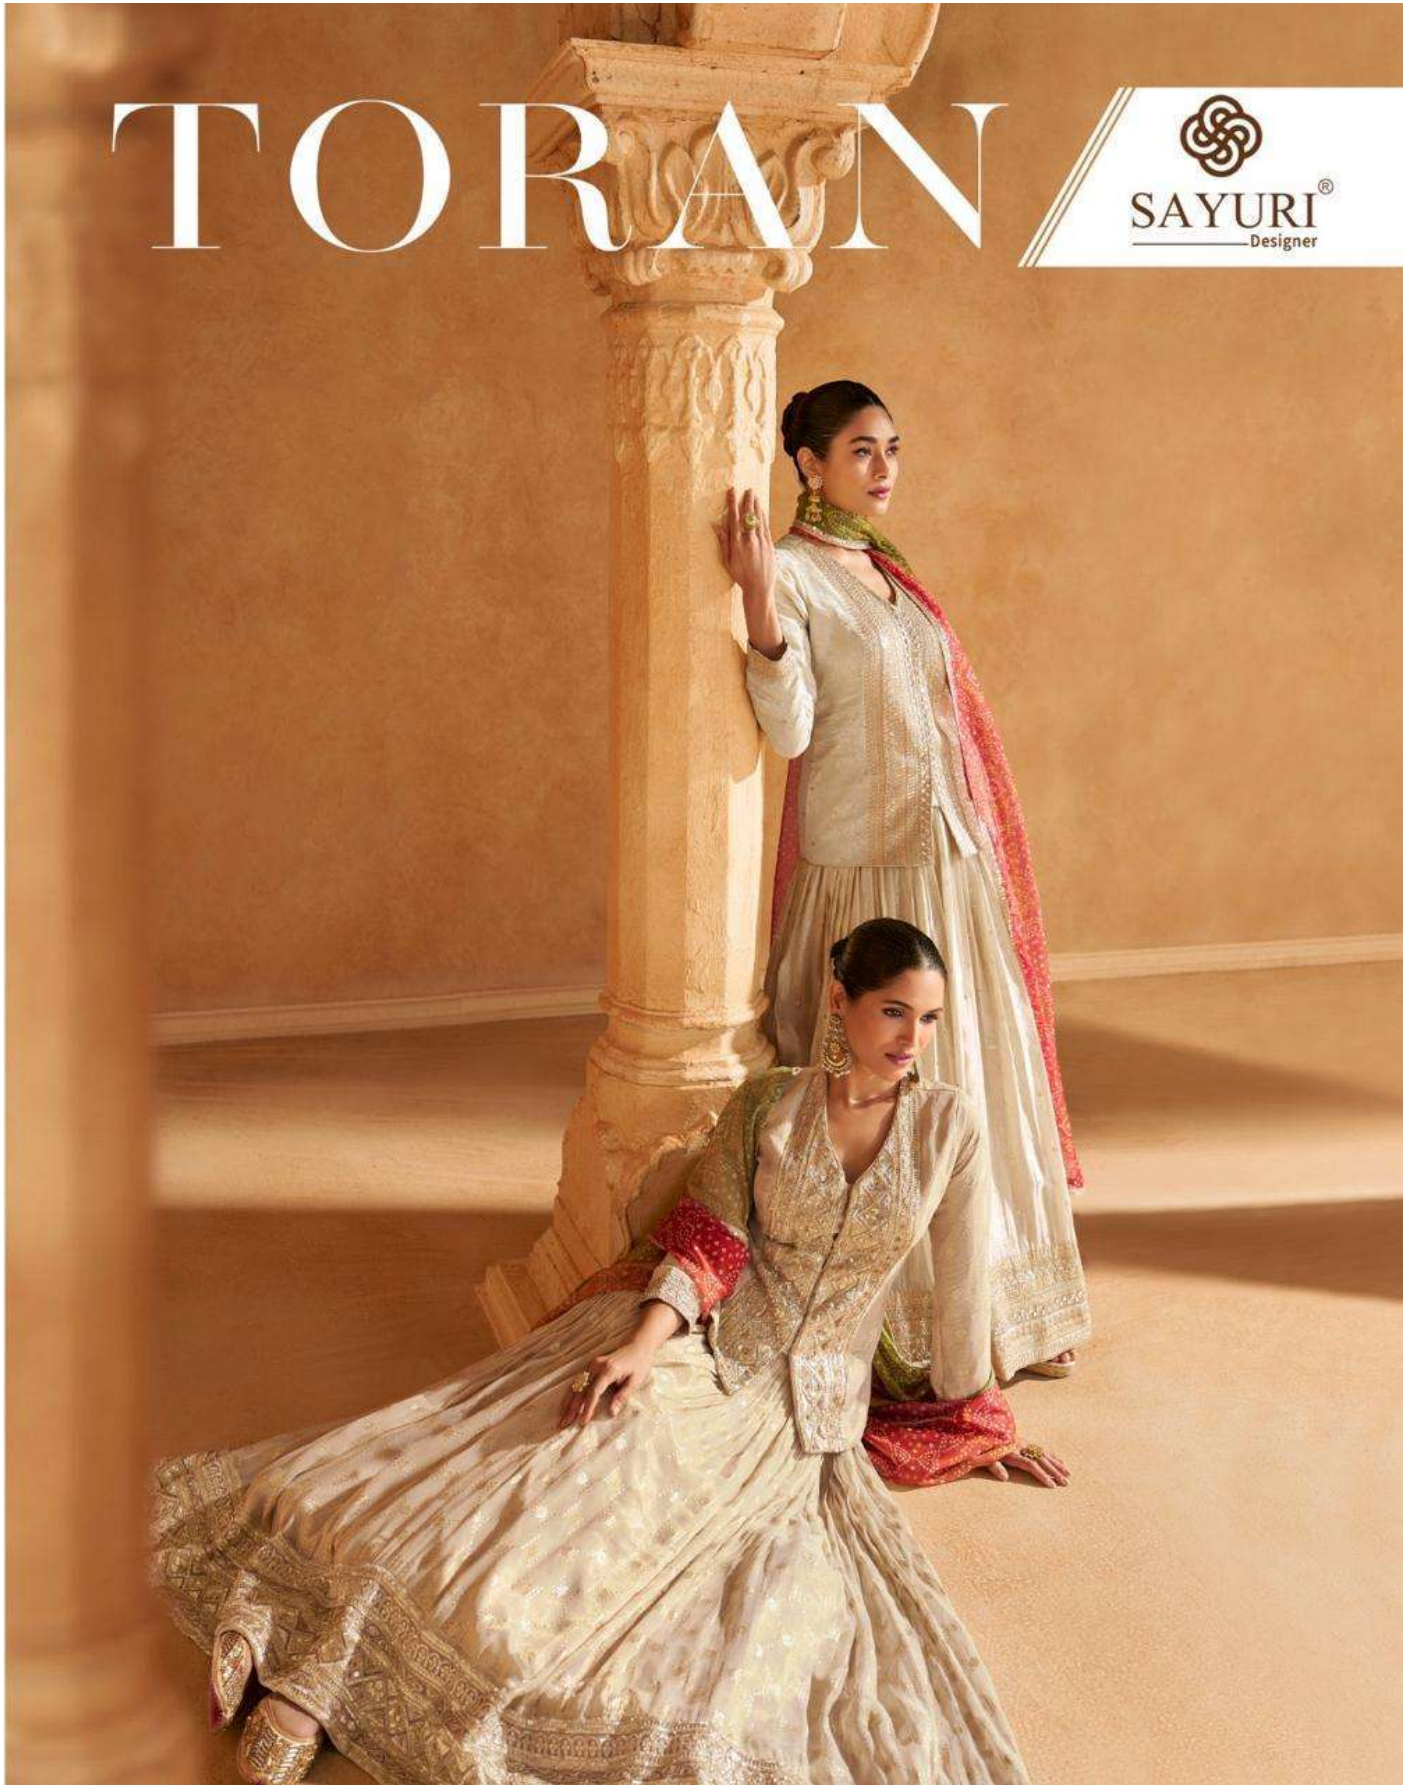

# TORAN

SAYURI®  
Designer

SAYURI®  
Designer

Fashionable tributes to color & silhouettes that have inspired trends around the world.

D No-5587

**D No-5586**

**D No-5587**

**SAYURI**<sup>®</sup>  
Designer

# TORAN

SAYURI<sup>®</sup>  
Designer

SAYURI<sup>®</sup>  
Designer

D No-5586

Silhouettes that dance between tradition and innovation.

SAYURI®  
Designer

**D No-5586**

Everything you need to refresh your festive wardrobe from dateless drapes to the color craze of the season