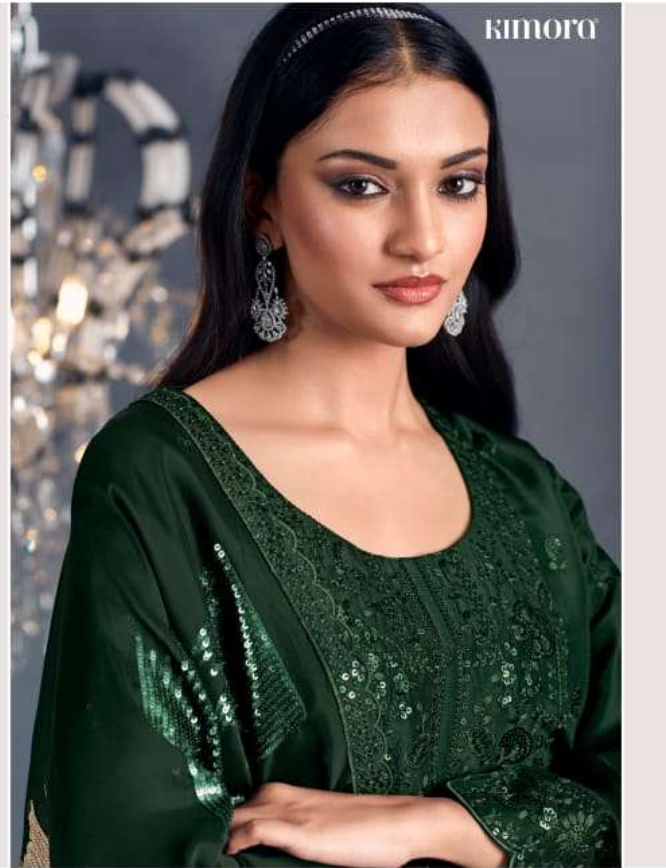

KIMORA

2161

2162

2163

2164

2165

2166

2167

2168

HAZEL

TOP

PURE RUSSIAN SILK WITH TONAL THREAD AND SEQUINS
EMBROIDERY ON NECK LINE BUTTIS AND SCALLOPED
EMBROIDERY ON SLEEVES

DUPATTA

PURE ORGANZA WITH SEQUINS GRID EMBROIDERY AND
FOUR SIDE SCALLOPED BORDER