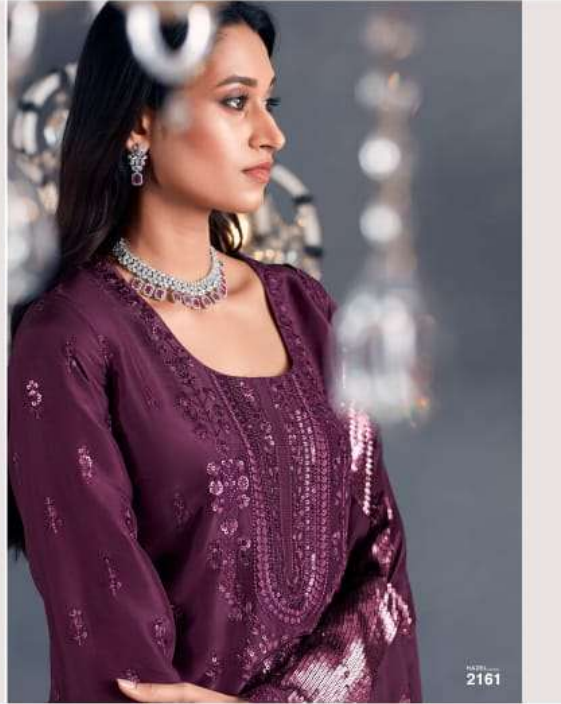

RIMORA

2168

KIMONO

2161

KIMORA

2164

KIMORA

REF: 2162

2168

HAZEL

TOP

PURE RUSSIAN SILK WITH TONAL THREAD AND SEQUINS
EMBROIDERY ON NECK LINE BUTTIS AND SCALLOPED
EMBROIDERY ON SLEEVES

DUPATTA

PURE ORGANZA WITH SEQUINS GRID EMBROIDERY AND
FOUR SIDE SCALLOPED BORDER