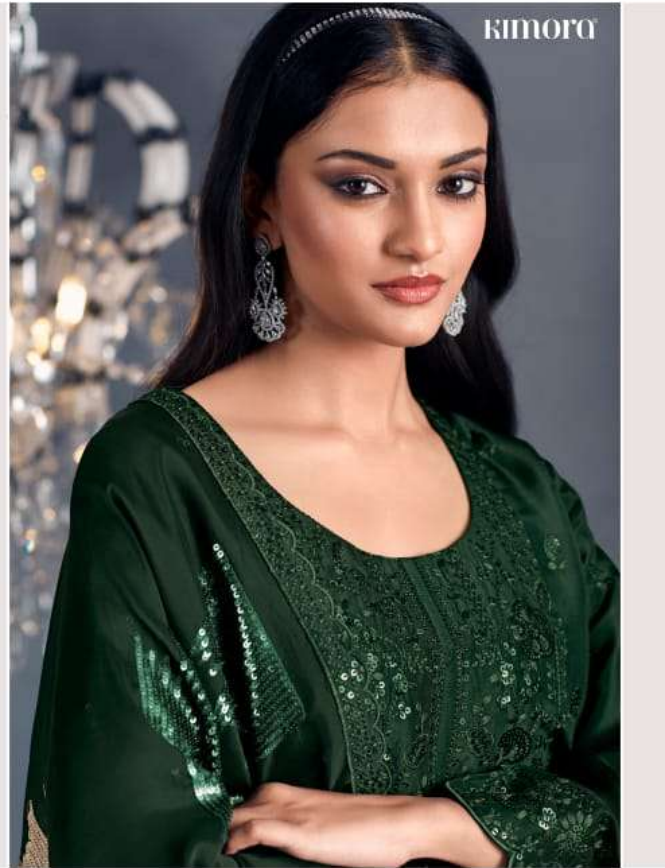

2162

2163

2164

2165

2166

2167

2168

HAZEL

TOP

PURE RUSSIAN SILK WITH TONAL THREAD AND SEQUINS
EMBROIDERY ON NECK LINE BUTTIS AND SCALLOPED
EMBROIDERY ON SLEEVES

DUPATTA

PURE ORGANZA WITH SEQUINS GRID EMBROIDERY AND
FOUR SIDE SCALLOPED BORDER

BOTTOM