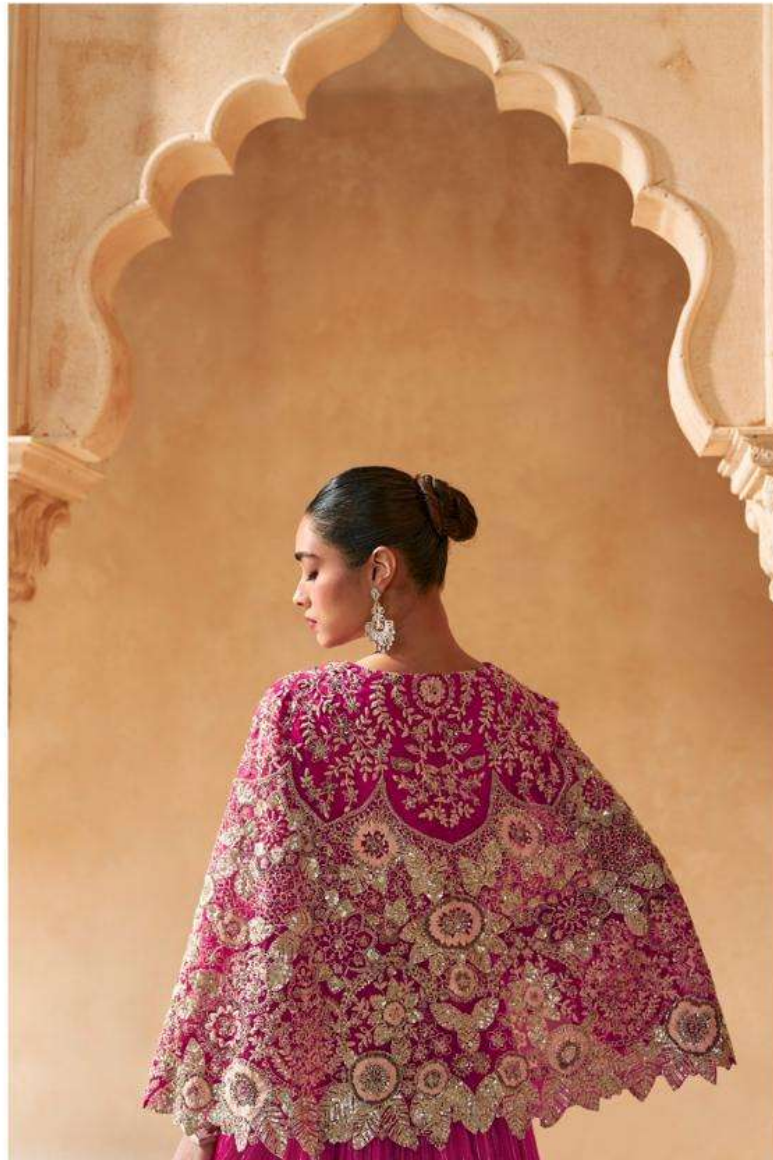

# *Raas*

**SAYURI**<sup>®</sup>  
— Designer

SUMMER FASHION

SS COLLECTION-2023

**CODE - 5604**

SAYURI<sup>®</sup>  
Designer

CODE - 5604

SUMMER FASHION