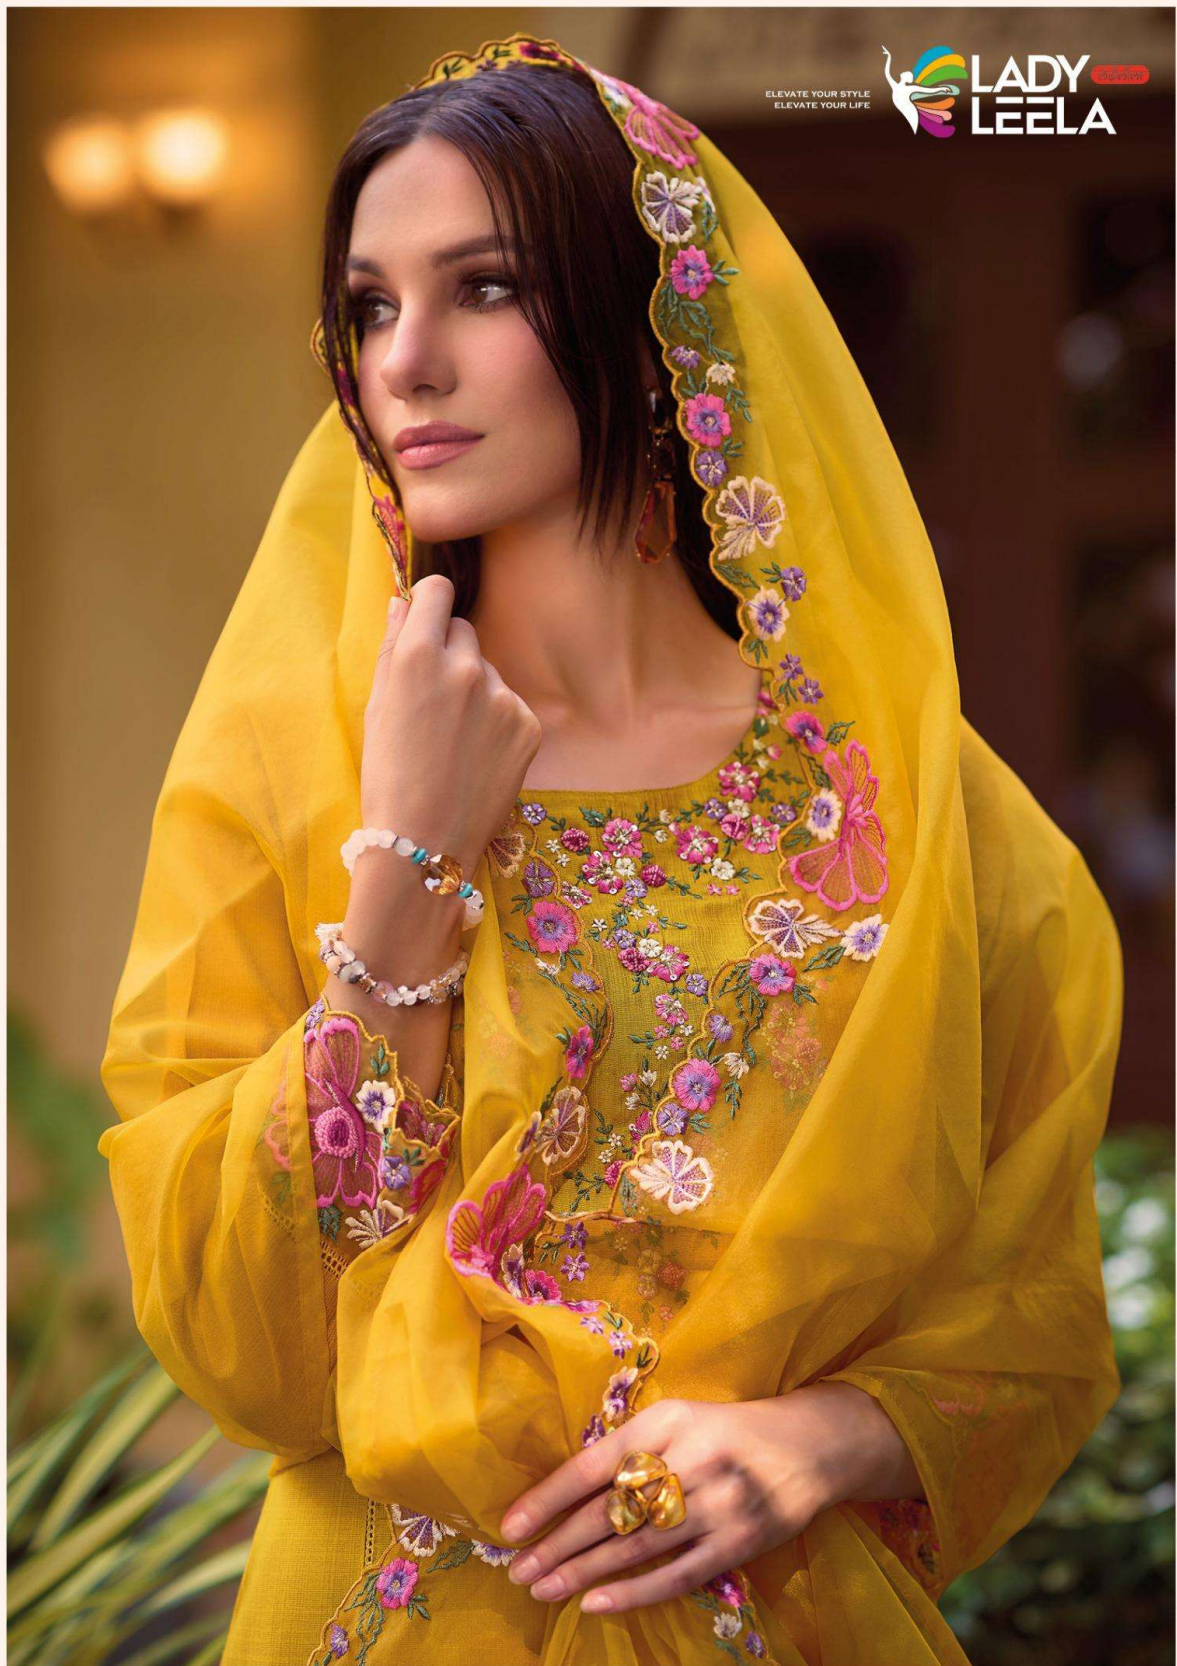

ELEVATE YOUR STYLE
ELEVATE YOUR LIFE

LADY
LEELA

1382