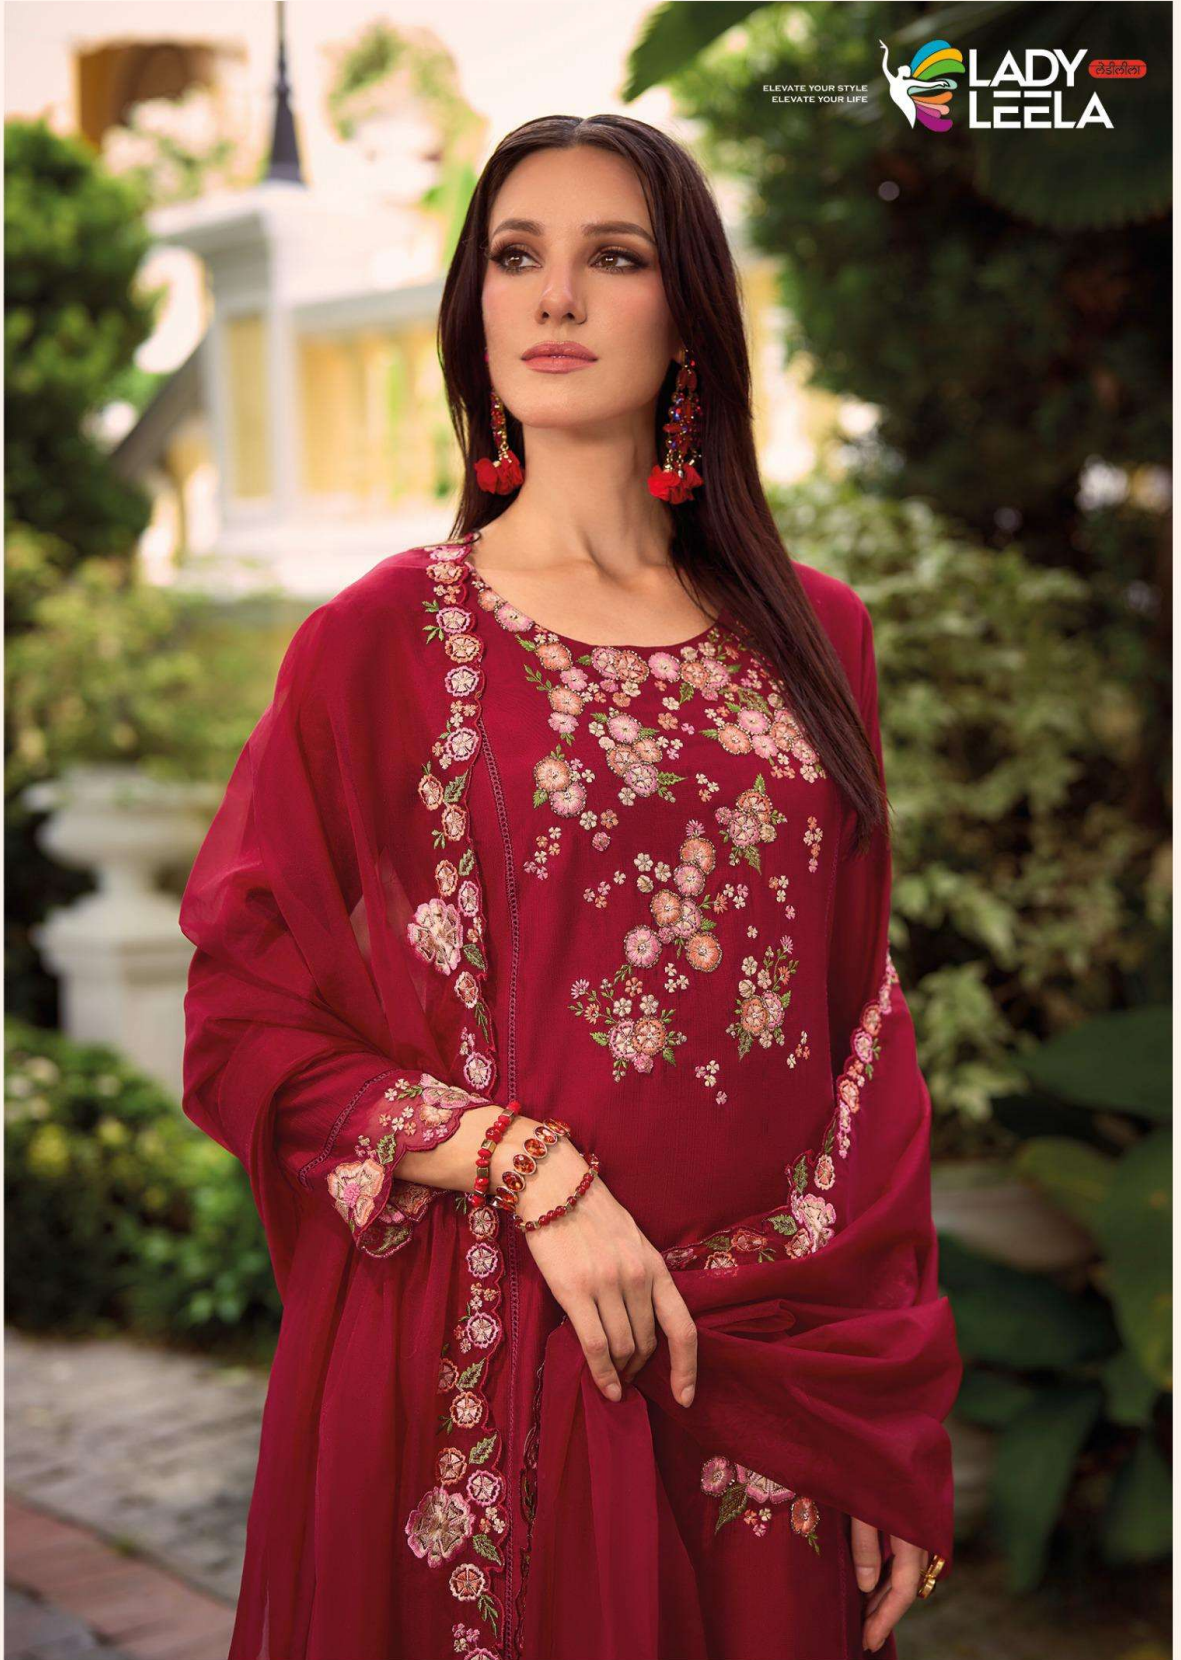

ELEVATE YOUR STYLE
ELEVATE YOUR LIFE

LADY
LEELA

1386