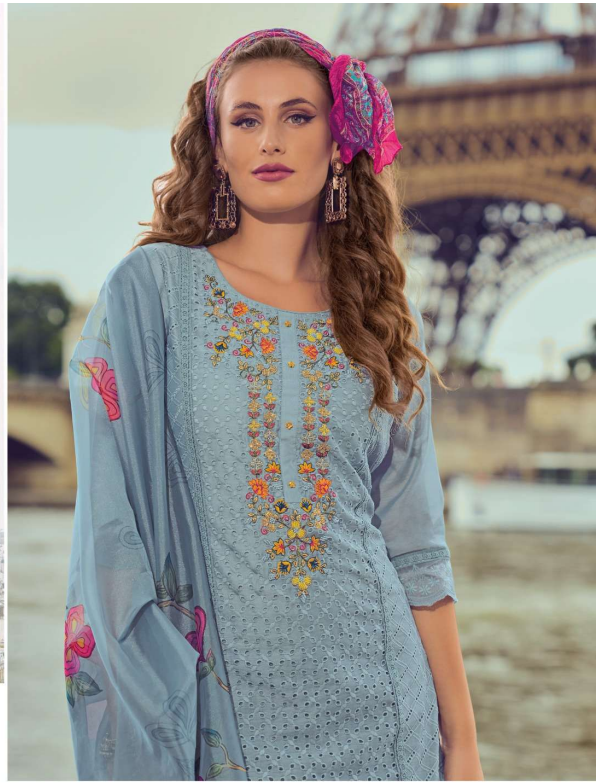

LILY&LALI®
GULS PRIDE
A PRODUCT OF FOND GROUP