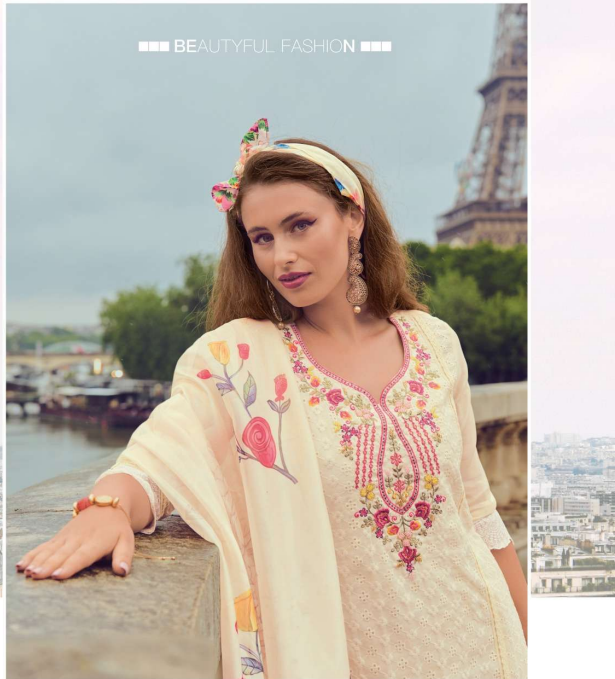

LILY&LALI®
GULS PRIDE
A PRODUCT OF **Wardah** GROUP