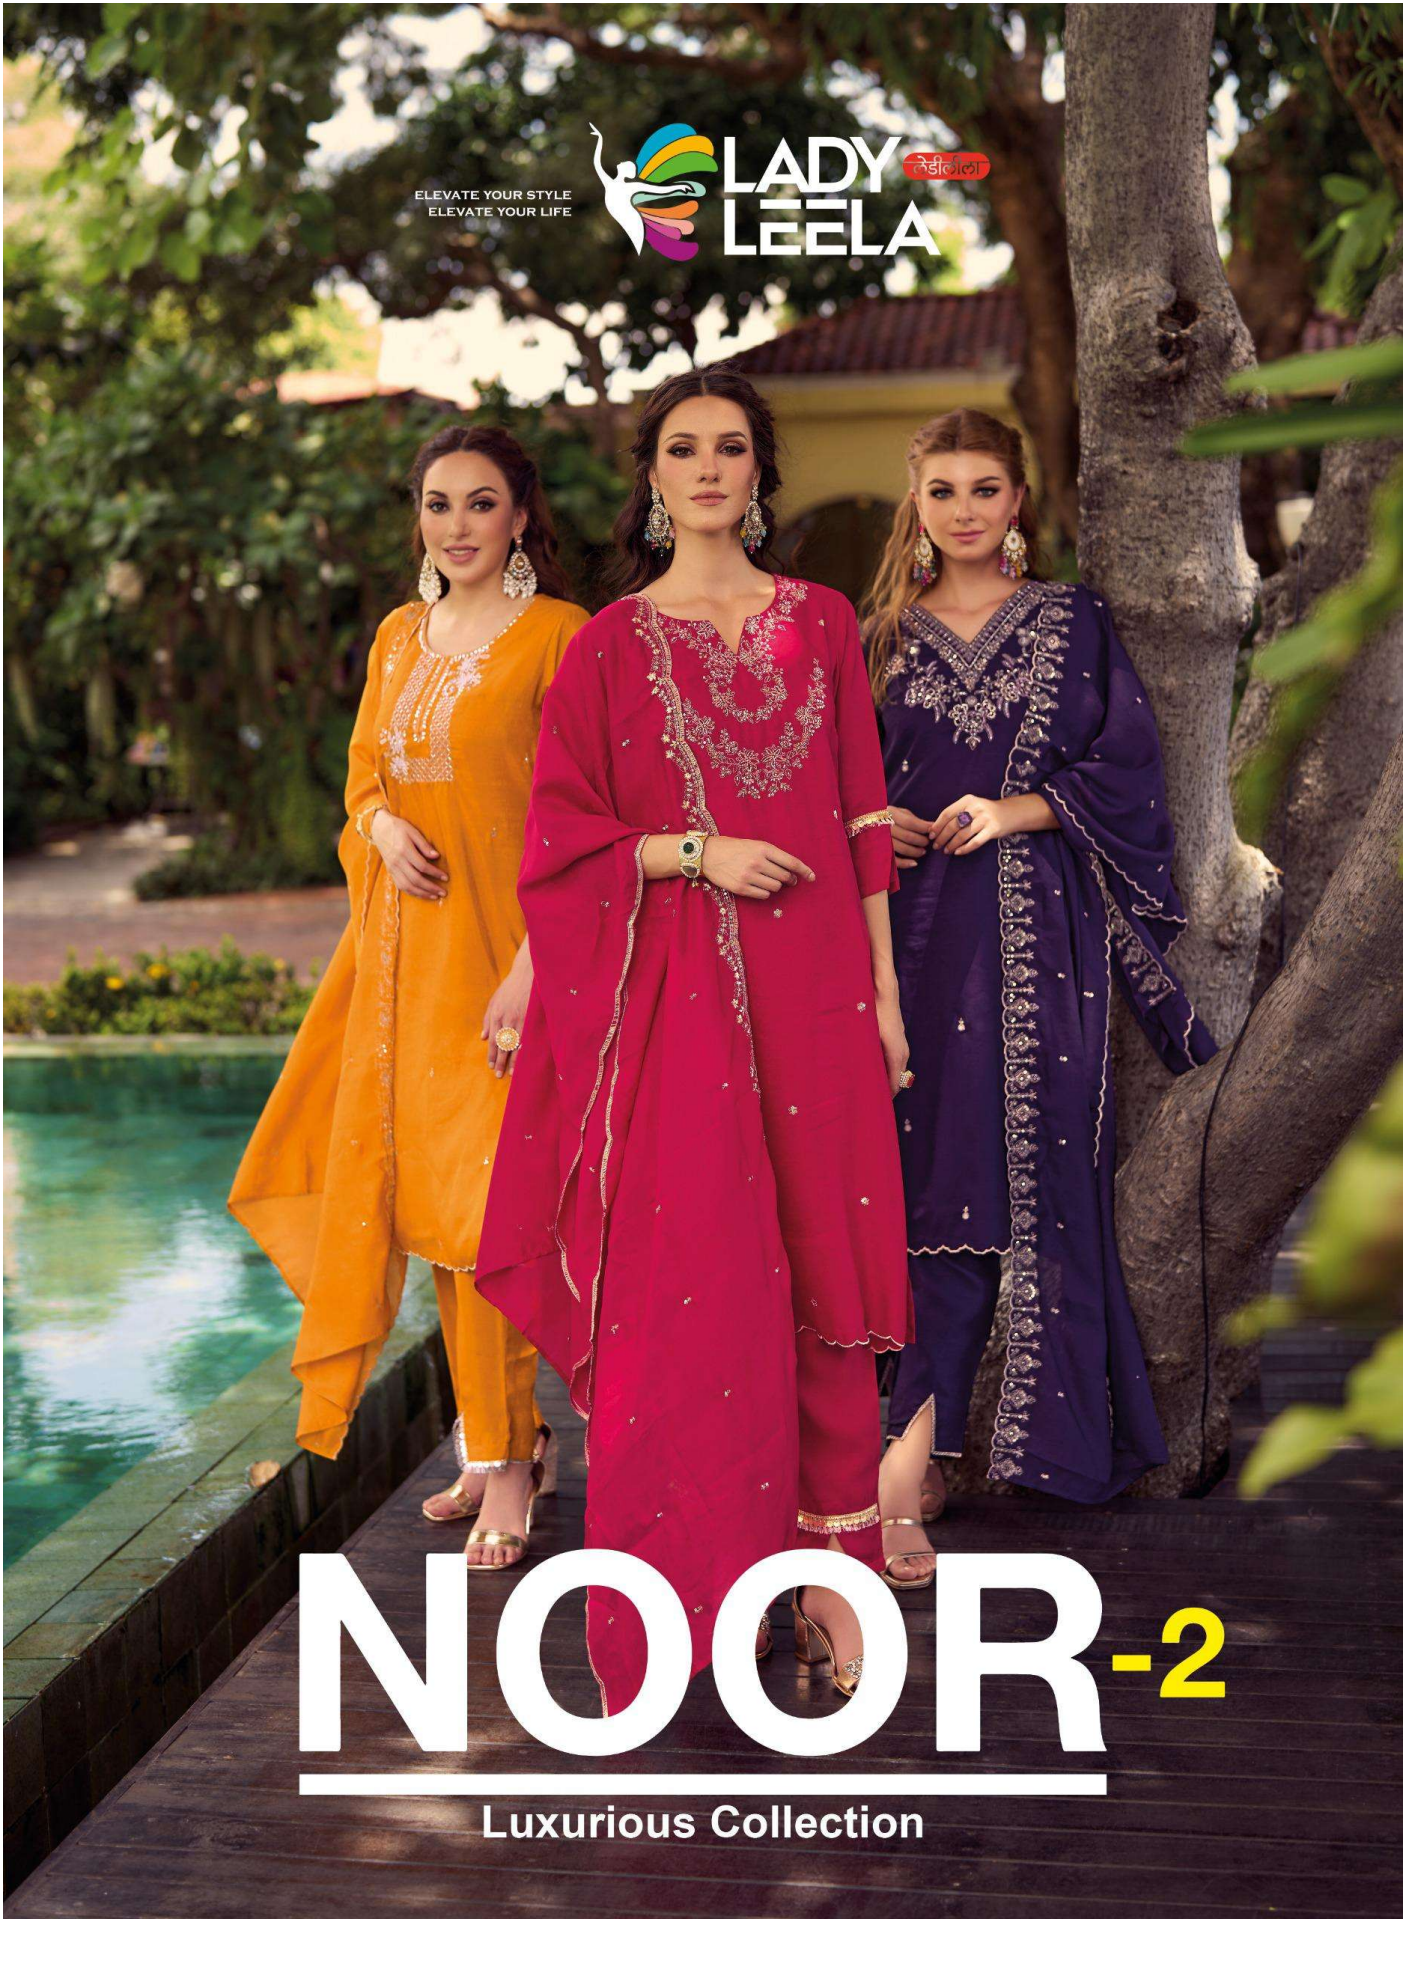

ELEVATE YOUR STYLE
ELEVATE YOUR LIFE

NOOR-2

Luxurious Collection

1406

1402

ELEVATE YOUR STYLE
ELEVATE YOUR LIFE.

**LADY
LEELA** लीडिलीला

NOOR-2

Luxurious Collection

FABRIC DETAILS

TOP

PURE HANDWORK ON SHIMMER
VICHITRA FABRIC WITH INNER

BOTTOM

SHIMMER VICHITRA FABRIC PATTERN PANT
WITH POCKET & INNER

DUPATTA

DESIGNER EMBROIDERY ON SHIMMER VICHITRA FABRIC

LADY LEELA
સર્વોચ્ચ વસ્ત્રો

1401

REDEFINE YOUR STYLE
REIMAGINE YOUR LIFE

NOOR2