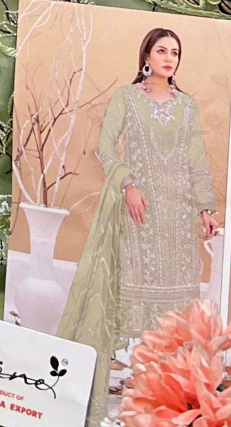

*Serina*TM
Pakistani Suit
A BRAND BY  MEGHA EXPORT
S - 271 A

TOP - ORGANZA HEAVY EMBROIDEREY WORK
BOTTOM+INNER - DULL SANTUN
DUPATTA -ORGANZA HEAVY EMBROIDEREY WORK

S - 271 A

S - 271 B

S - 271 C

S - 271 D

Serene
A PRODUCT OF
MEGHA EXPORT

Serene
A PRODUCT OF
MEGHA EXPORT

Serena
MADE IN INDIA

Serena
MADE IN INDIA

Serena
MADE IN INDIA
S - 271 D

TOP - ORGANA
BOTTOM - INNE
SIDE

Serina
MADE IN INDIA

Serina
MADE IN INDIA

Serina
CLOTHING EXPORT
S-271 C

TOP - ORGANZA HEAVY EMBROIDERY WORK
BOTTOM - INNER
SHIRTA - ORG

Serina
A PRODUCT OF
MEGA EXPORT

Serina
A PRODUCT OF
MEGA EXPORT

Serina
A PRODUCT OF
MEGA EXPORT
S-271 A

*Serina*TM
Pakistani Suit
A BRAND BY  MEGHA EXPORT
S - 271 A