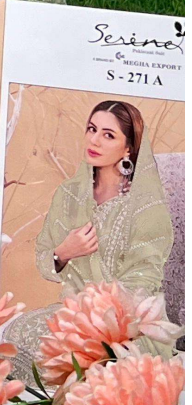

Serina
A PRODUCT OF
MEGA EXPORT
S-271 A