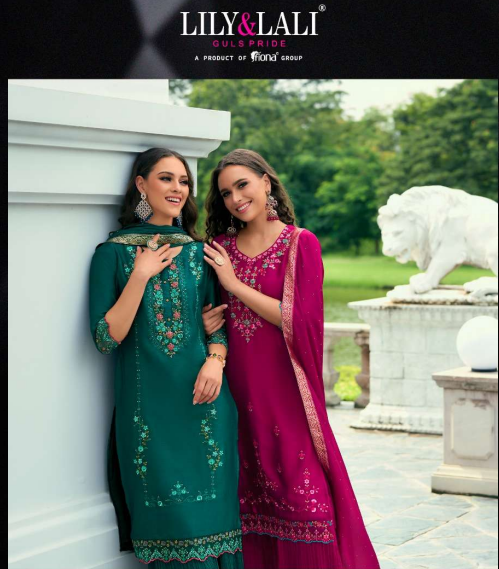

LILY & LALI®
GULS PRIDE
A PRODUCT OF FRENZ GROUP