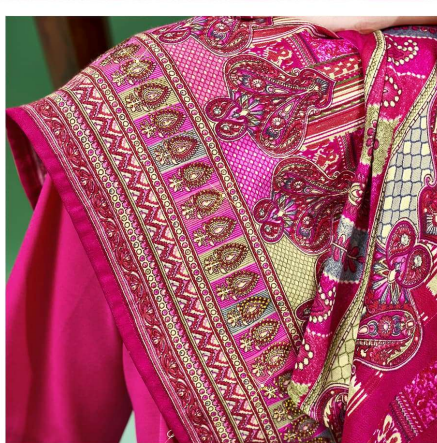

GLAMOR TOUCH

D.No.1007