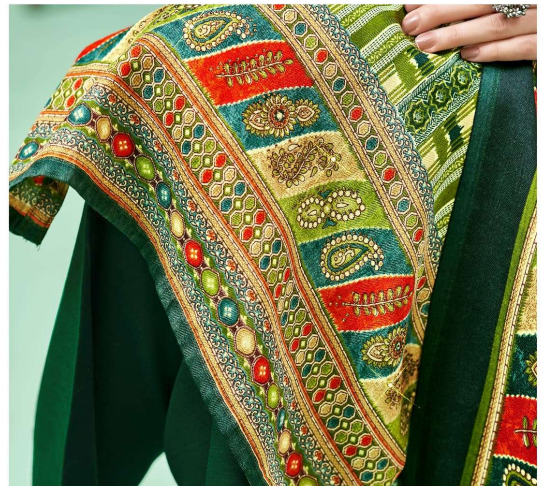

MYSTIC BEAUTY

SHADES OF LIGHT-YELLOW OPULENCE COLOR TO YOUR DRESS. GIVE A GLAMOROUS TOUCH TO YOUR PERSONALITY WITH A BLEND OF CHARMING HUES.

D.No.1003