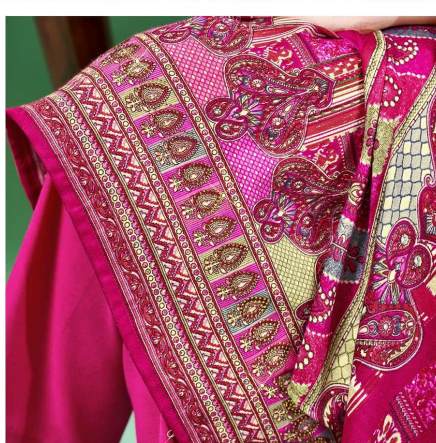

GLAMOR TOUCH

D.No.1007