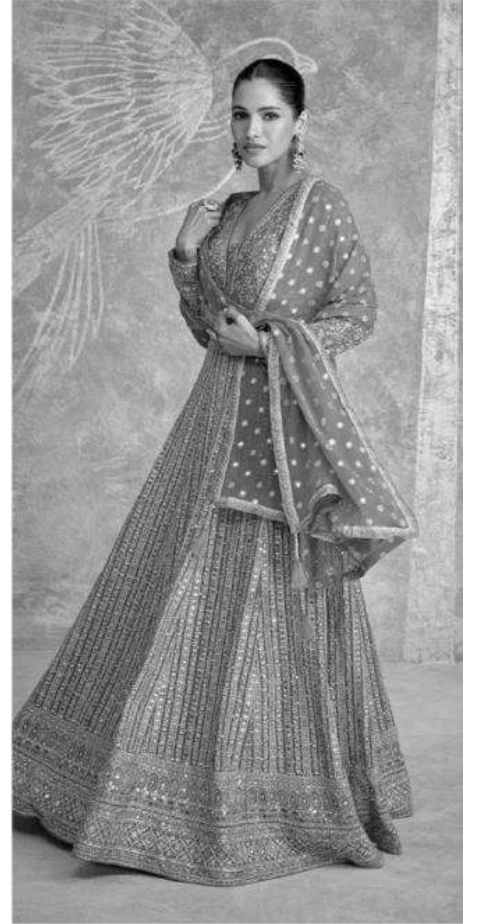

SAYURI®
Designer

ROYAL

"REDEFINING STYLE WITH EVERY STITCH."