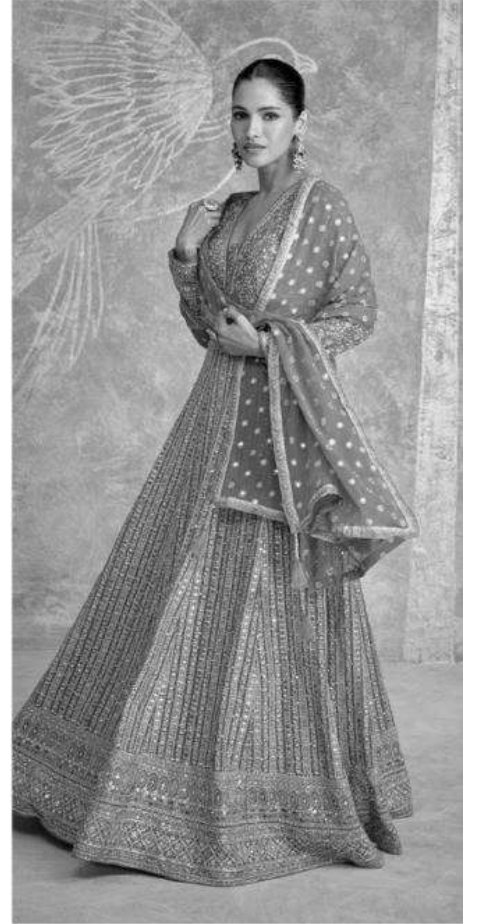

ZON

SAYURI[®]
— Designer

Elegance is the only beauty that never fades //////////////// D NO-5650

SAYURI[®]
Designer

ROYAL

"REDEFINING STYLE WITH EVERY STITCH."

SAYURI[®]
Designer

WEAR YOUR STYLE