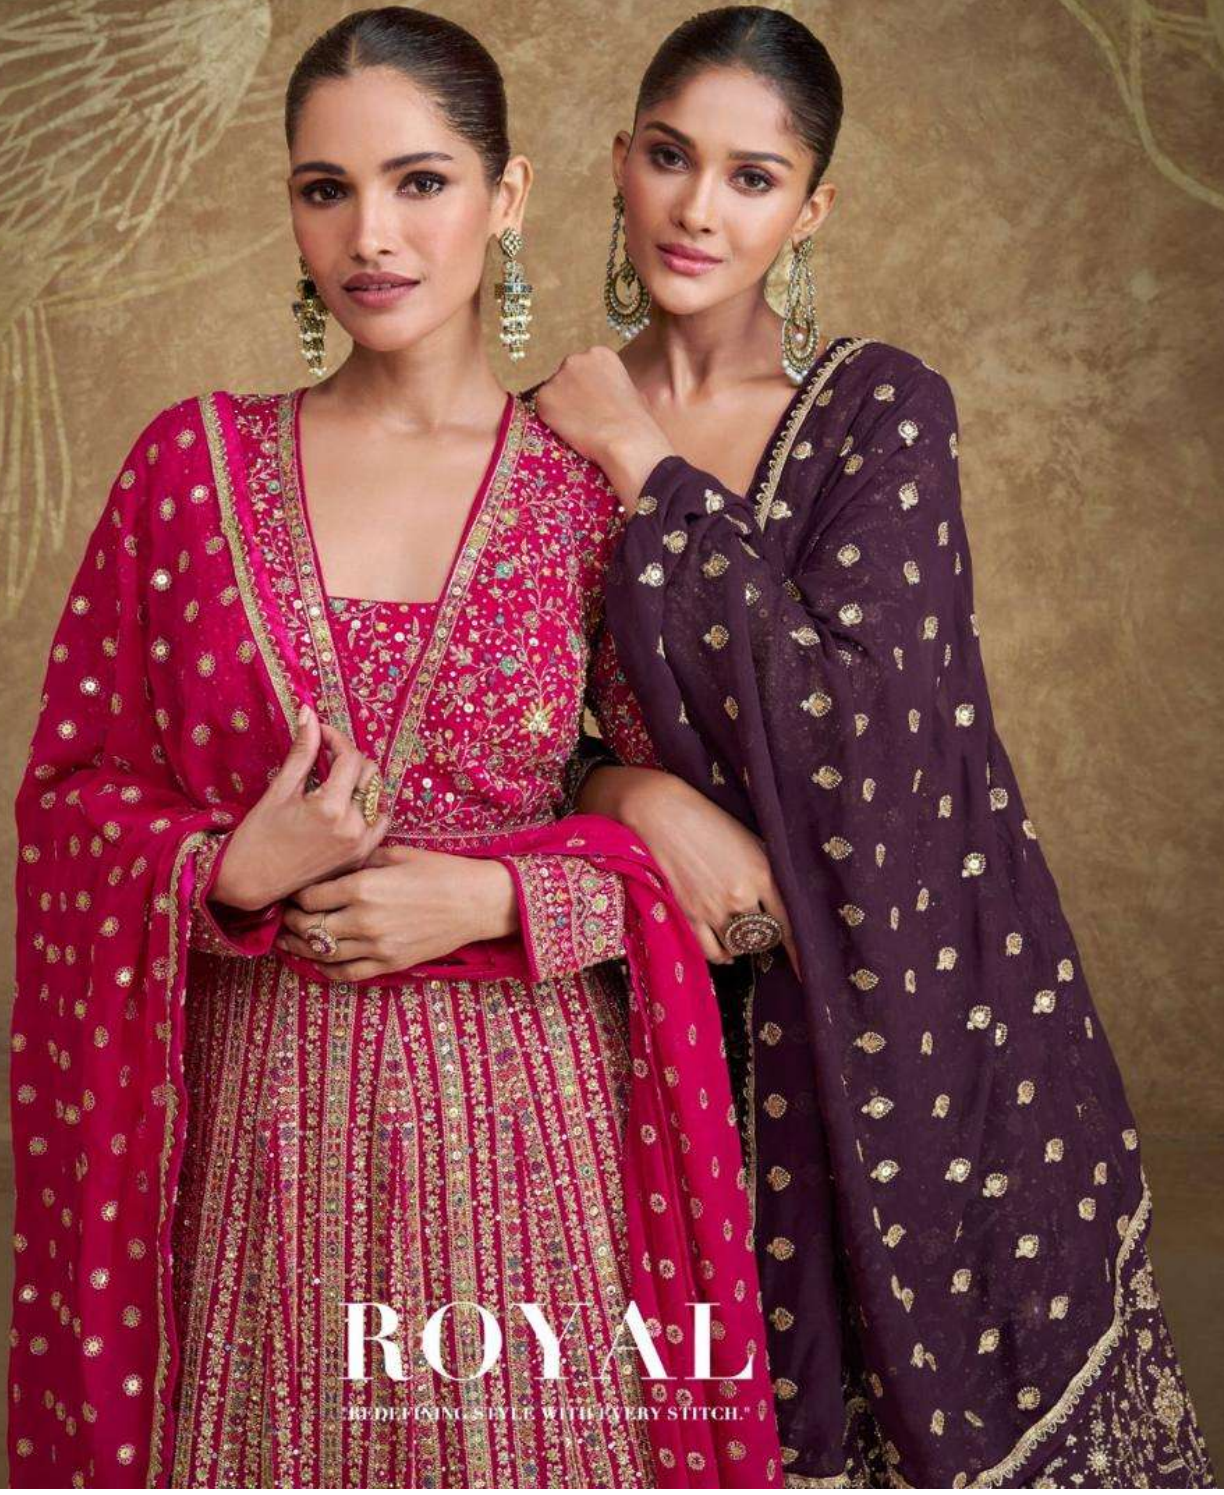

SAYURI®
Designer

ROYAL

REDEFINING STYLE WITH EVERY STITCH.™