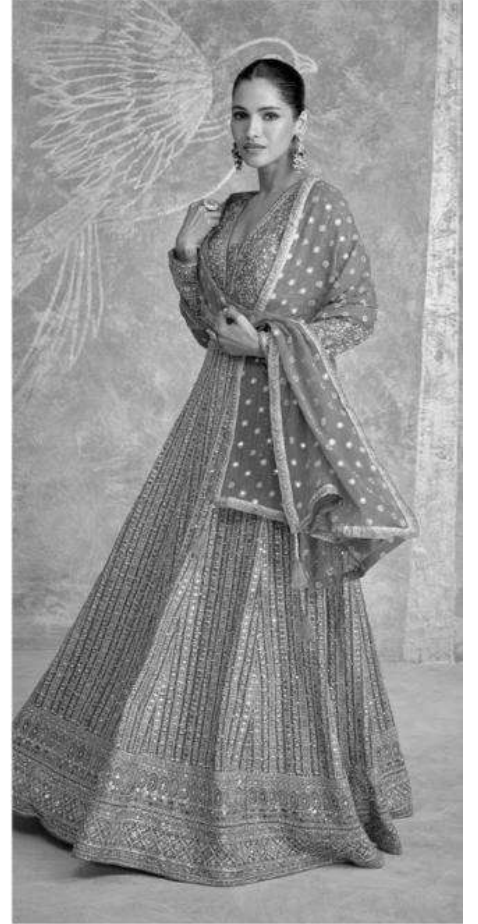

ZON

SAYURI[®]
— Designer

Elegance is the only beauty that never fades //////////////// D NO-5650

SAYURI[®]
Designer

ROYAL

"REDEFINING STYLE WITH EVERY STITCH."

SAYURI[®]
Designer

WEAR
YOUR
STYLE