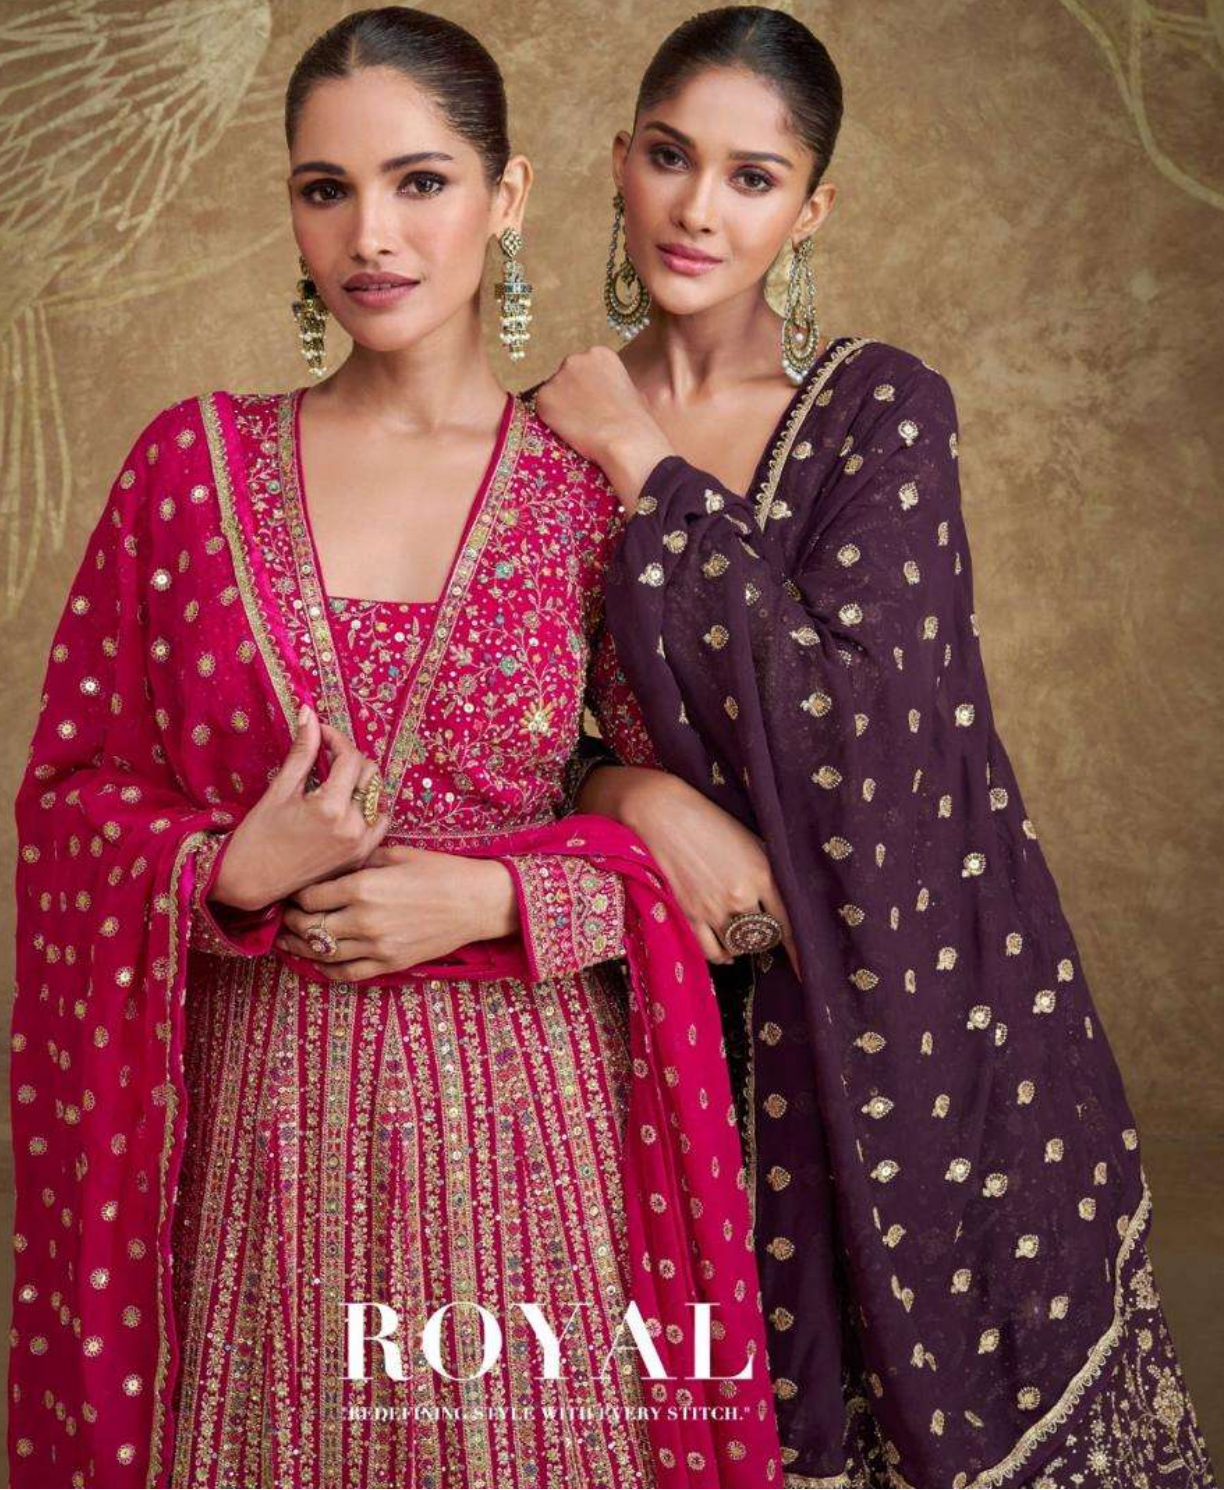

SAYURI®
Designer

ROYAL

REDEFINING STYLE WITH EVERY STITCH.®