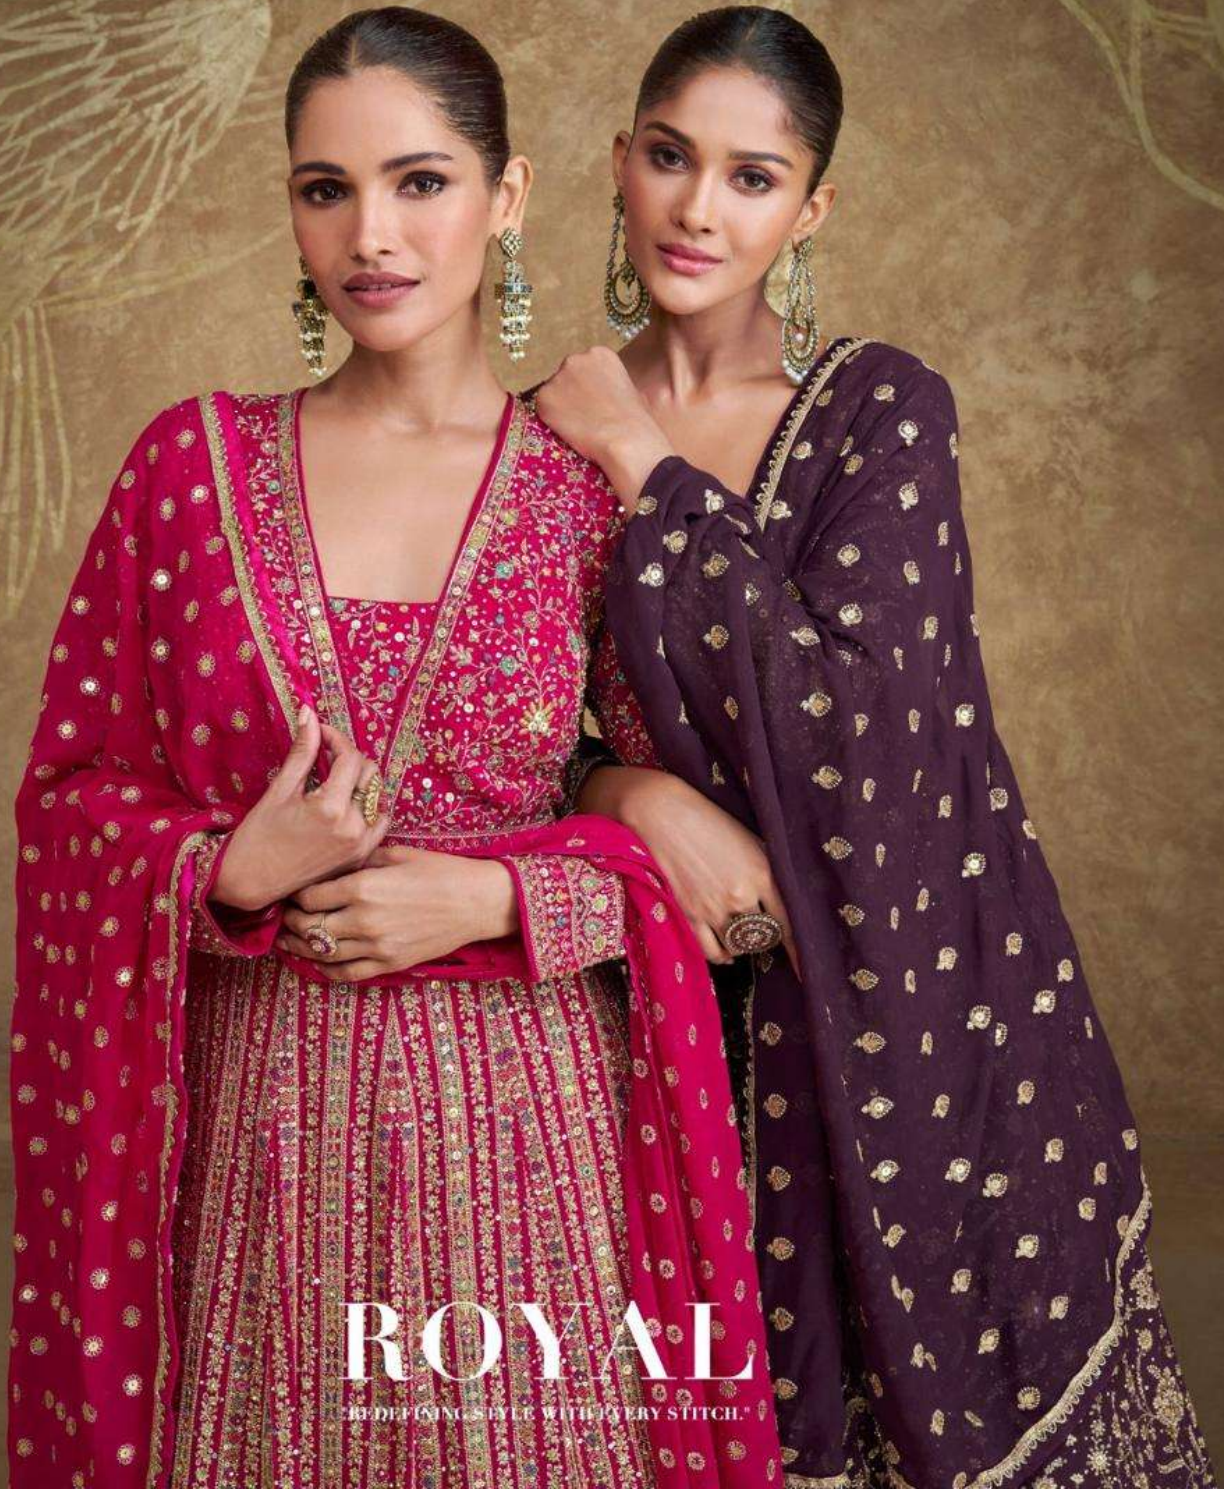

SAYURI®
Designer

ROYAL

REDEFINING STYLE WITH EVERY STITCH.®