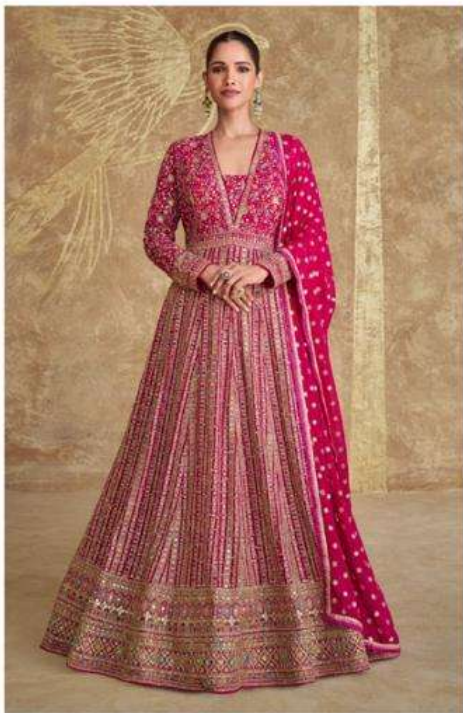

FEEL BE

5650

5651

5652

SAYURI<sup>®</sup>  
Designer

ROYAL

"REDEFINING STYLE WITH EVERY STITCH."