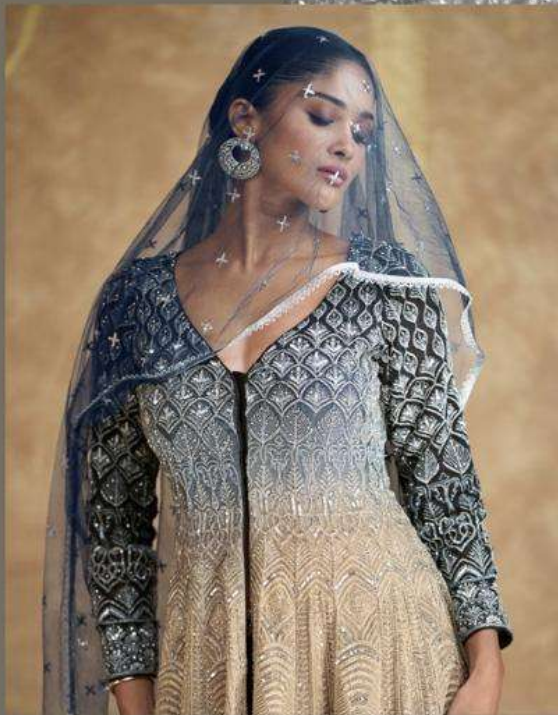

SAYURI[®]
Designer

Sawaria

SAYURI[®]
Designer

Sawaria

SAYURI[®]
Designer

D NO-5609

Make everyday fashionable.....everything you need for a fabulous, fresh wardrobe...
A round up of the hottest trends this seasons...

D NO-5609

SAYURI[®]
Designer

SAYURI[®]
Designer

Sawaria

HOT FASHION TRENDS
TO TRY THIS SEASON

SAYURI[®]
Designer

D NO-5611

Everything you need to refresh your festive wardrobe from dateless drapes to the color craze of the season