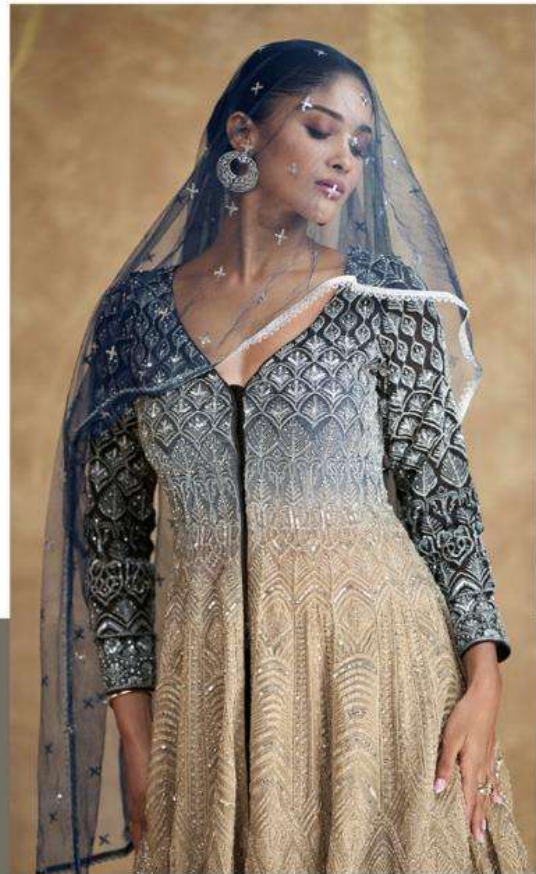

SAYURI®
Designer