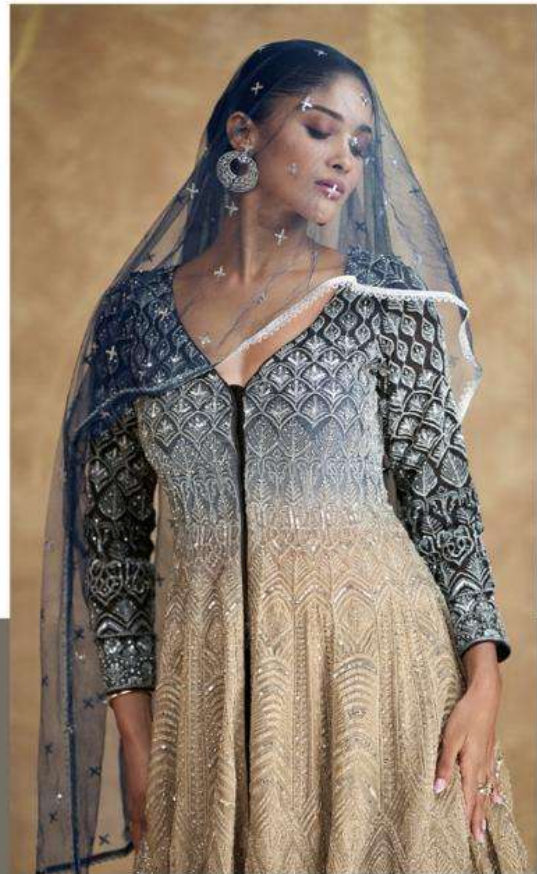

SAYURI®
Designer