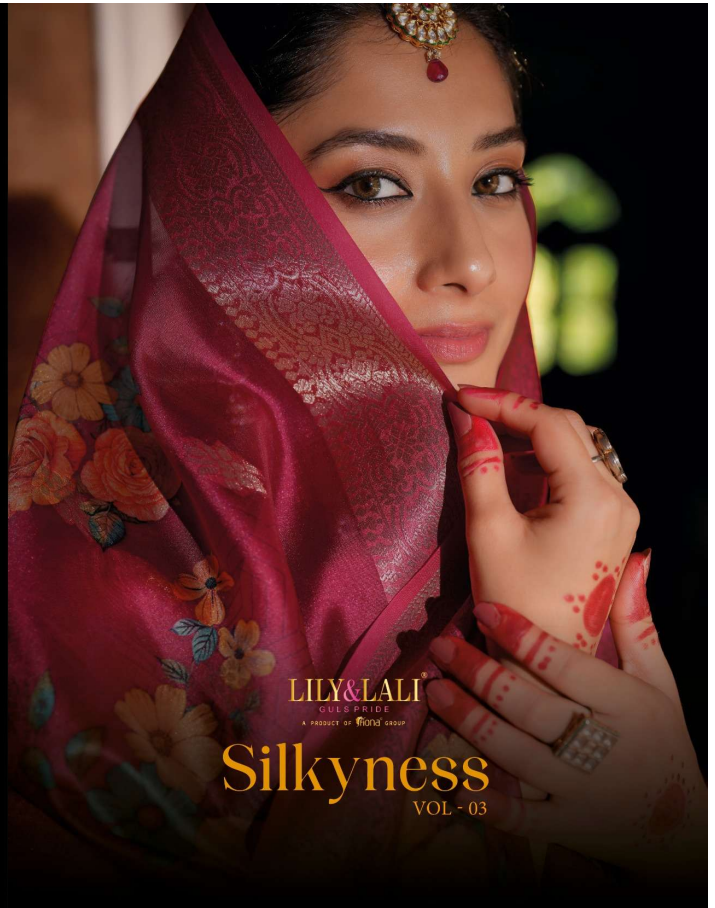

SIMELINES

For the woman who loves to stand out

LILY&LALI[®]
GULS PRIDE
A PRODUCT OF ifiona GROUP

Silkyiness
VOL-3

23001

23002

23003

23004