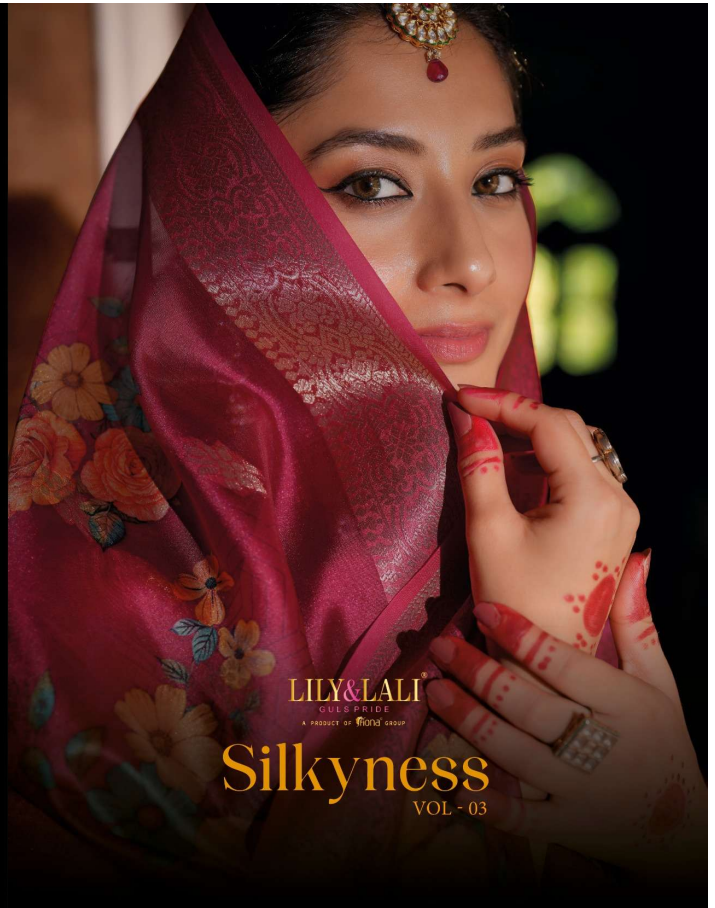

LILY&LALI
GULS PRIDE
A PRODUCT OF MUMUKSHU GROUP

Silkyness
VOL - 03