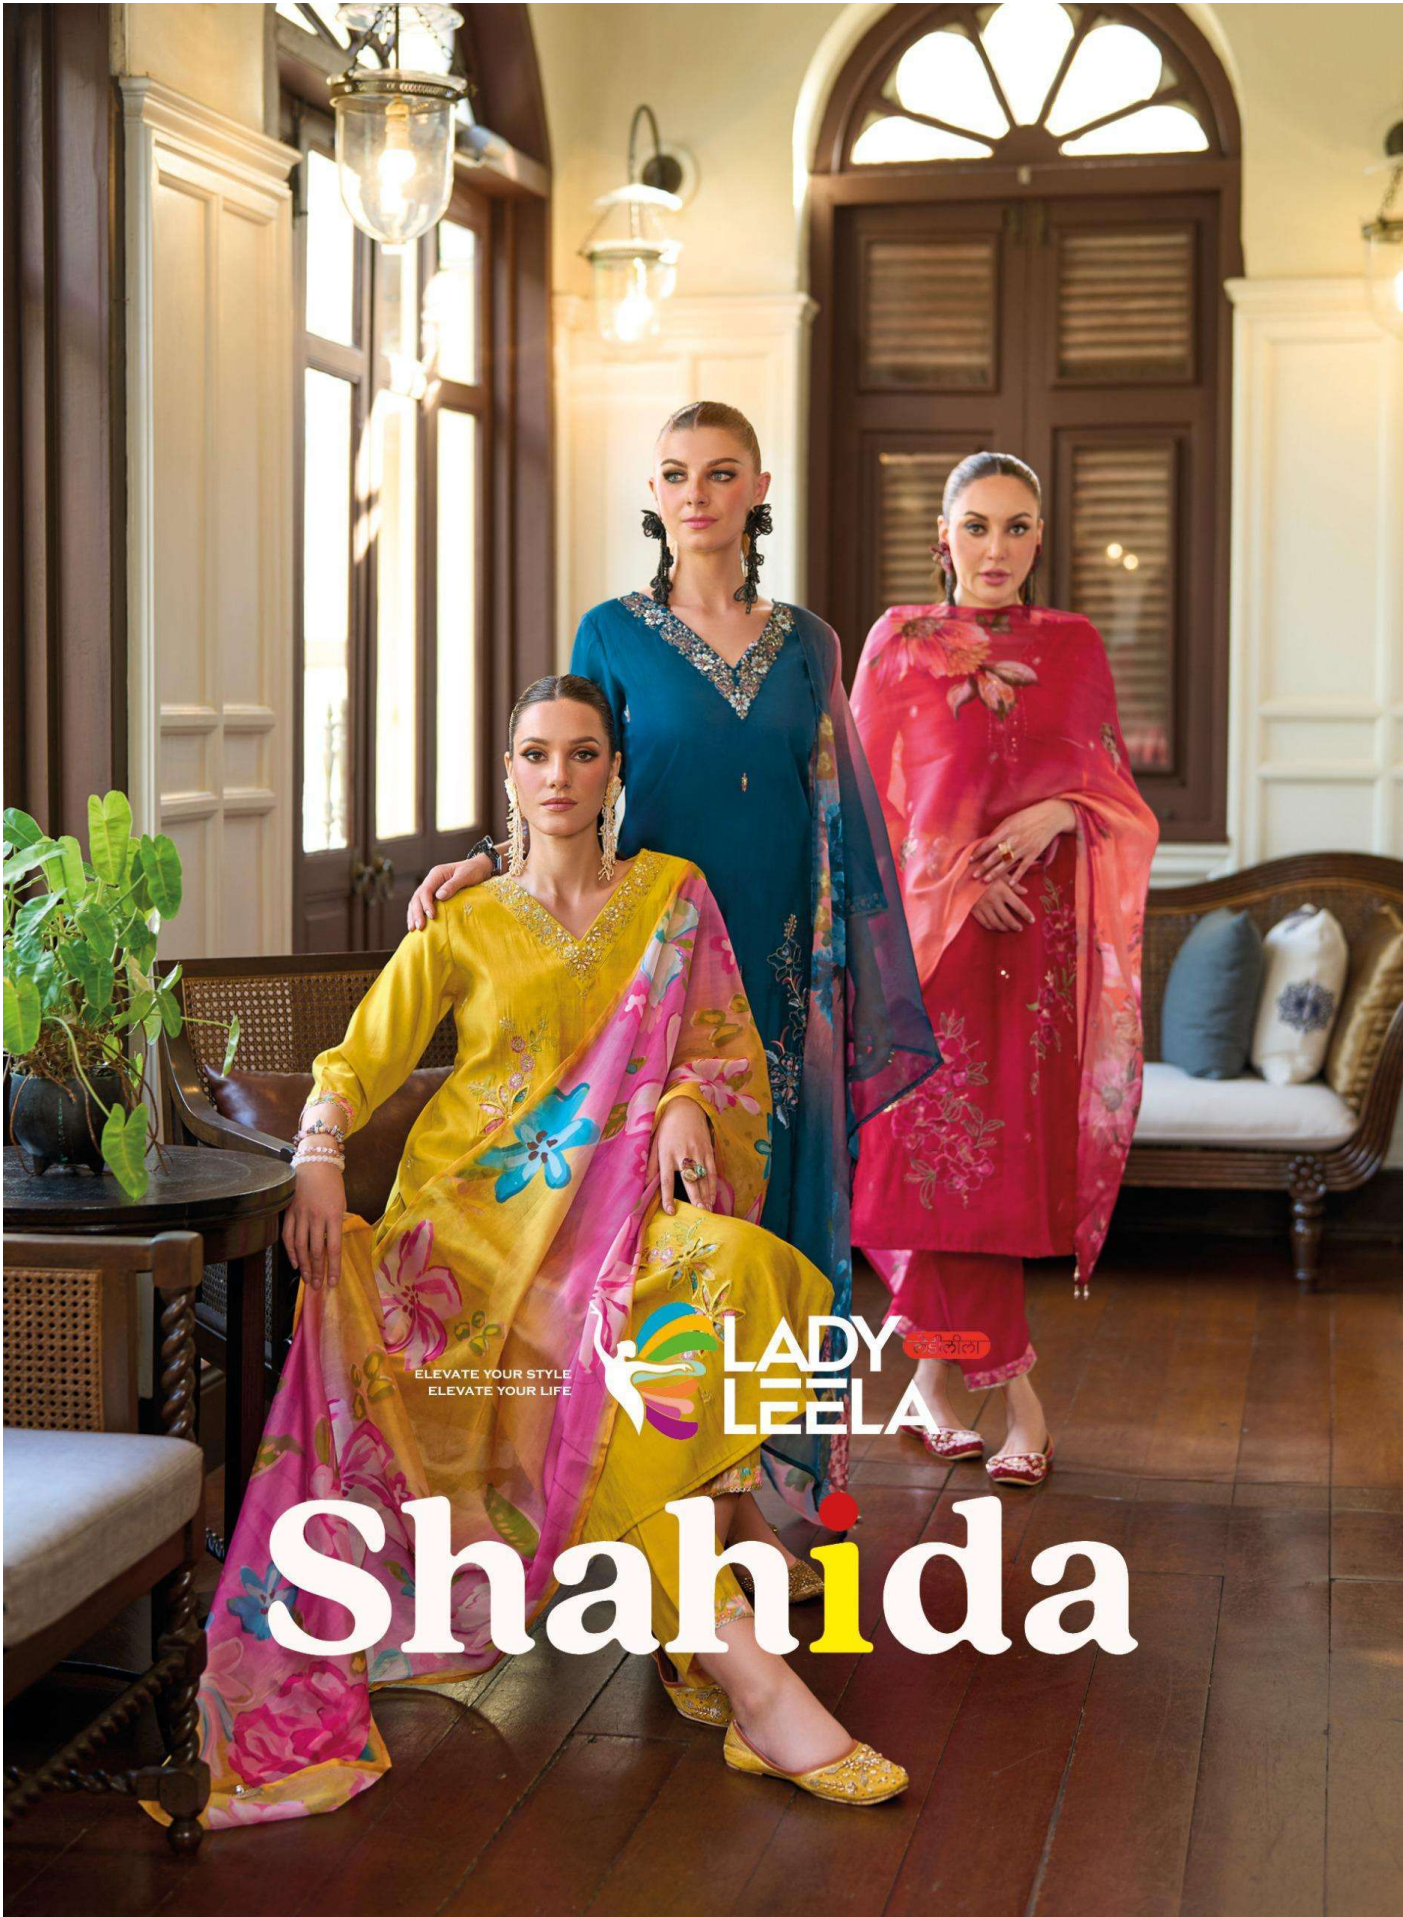

1416

Shahida

Shahida

FABRIC DETAILS

TOP

EMBROIDARY, HANDWORK & DESIGNER CUTWORK PATTERN
ON VISCOSE SILK FABRIC KURTI WITH INNER PRINT

BOTTOM

PURE VISCOSE FABRIC PANT WITH POCKET

DUPATTA

EXCLUSIVE PRINTS ON ORGANZA FABRIC WITH TASSELS

SIZES - M, L, XL, XXL, 3XL

NOTE

- * POCKET INSIDE EVERY BOTTOM
- * INNER INSIDE EVERY TOP
- * STICKER PHOTO INSIDE EVERY CATALOGUE

ELEVATE YOUR STYLE
ELEVATE YOUR LIFE