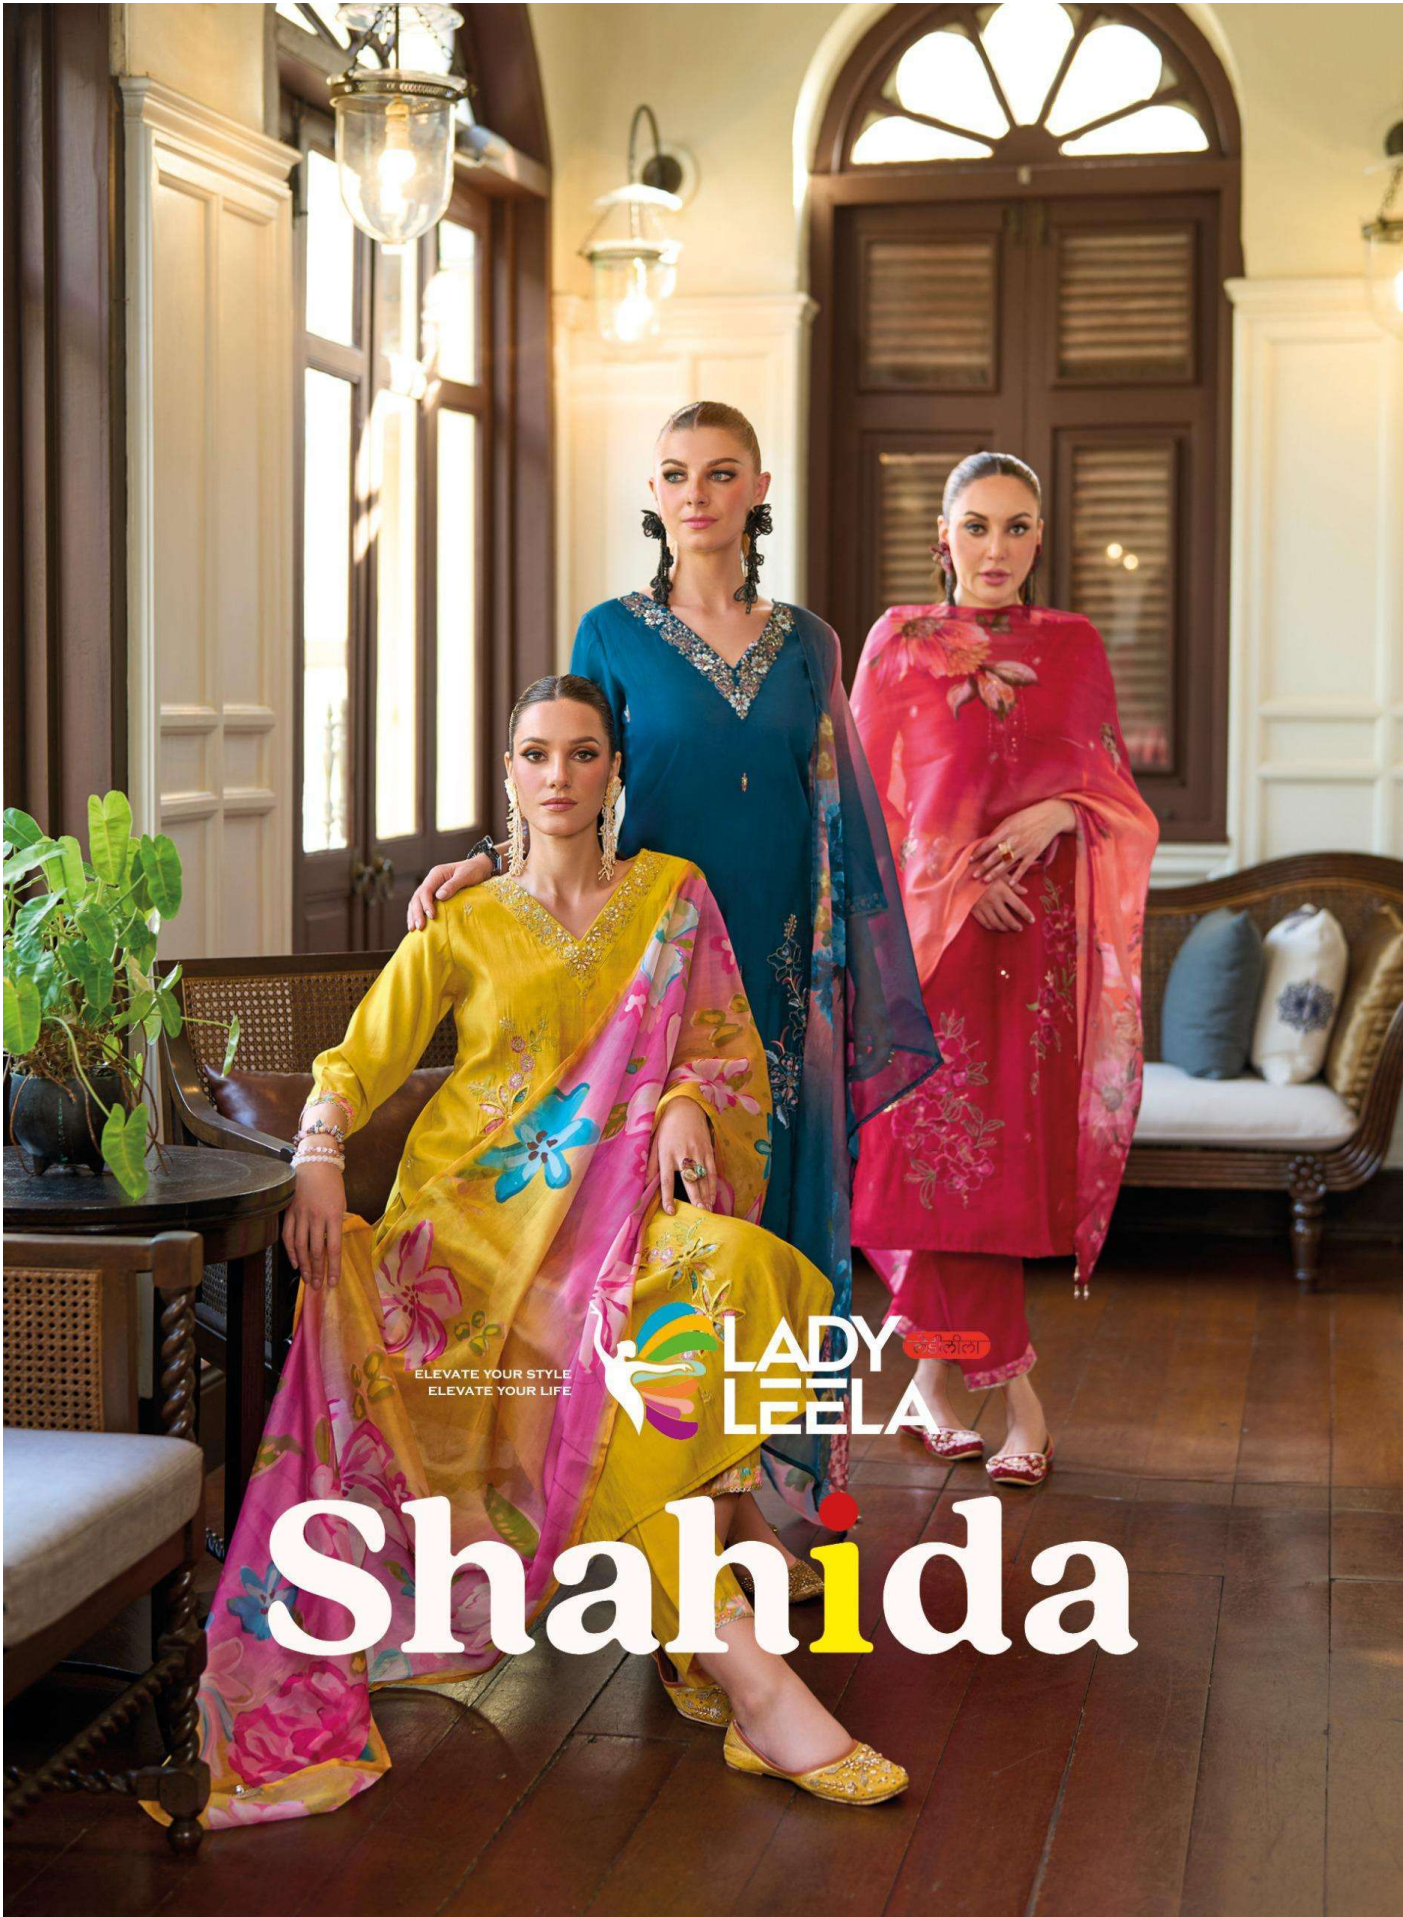

ELEVATE YOUR STYLE
ELEVATE YOUR LIFE

LADY LEELA ہستی

Shahida