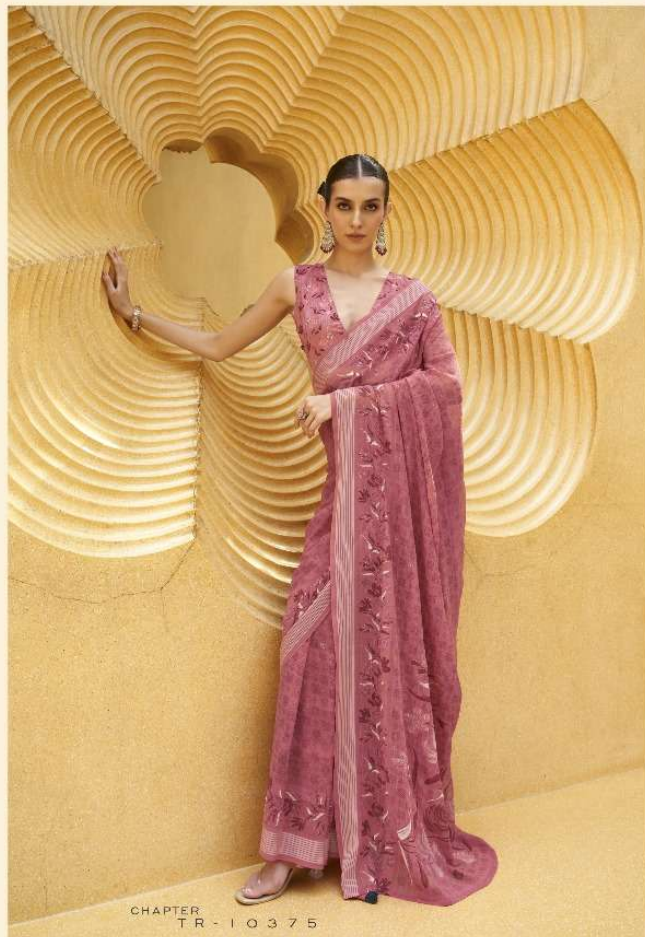

CHAPTER
TR - 10375