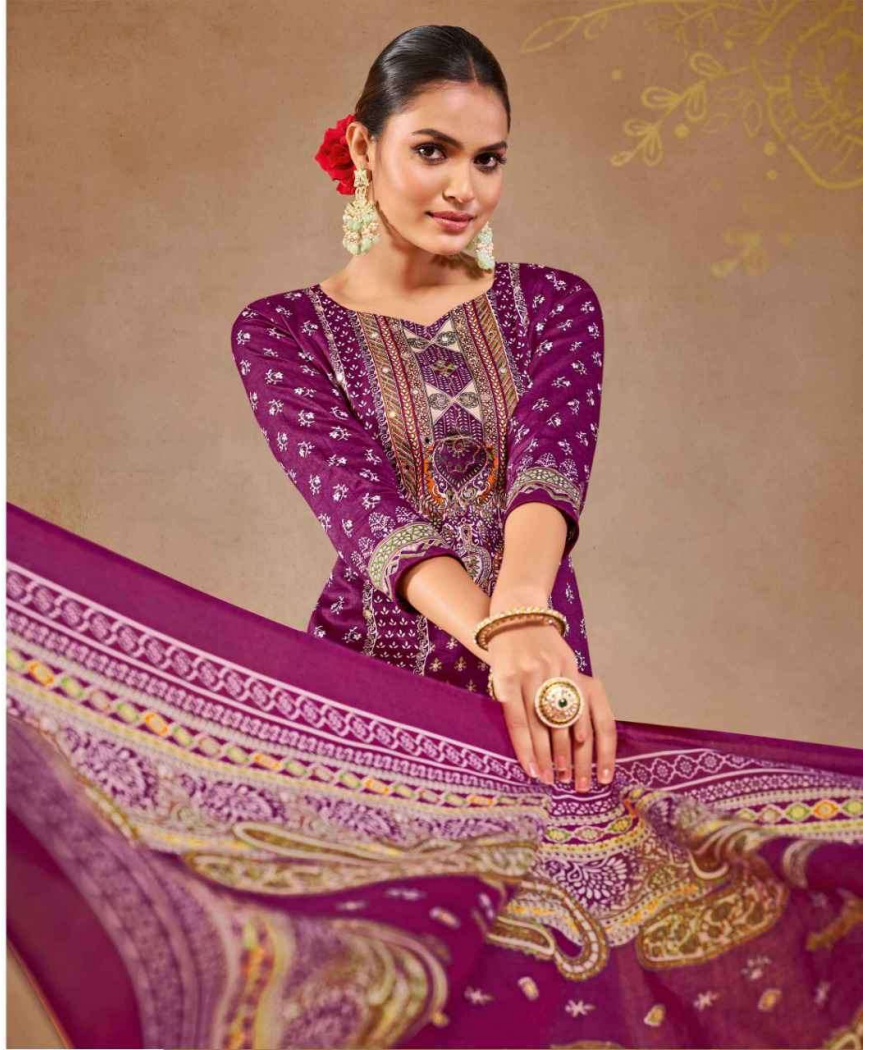

Zulfat®
Designer Suits

Fashion
CELEBRATING

Zulfat®
Designer Suits

582-001

Bring fresh