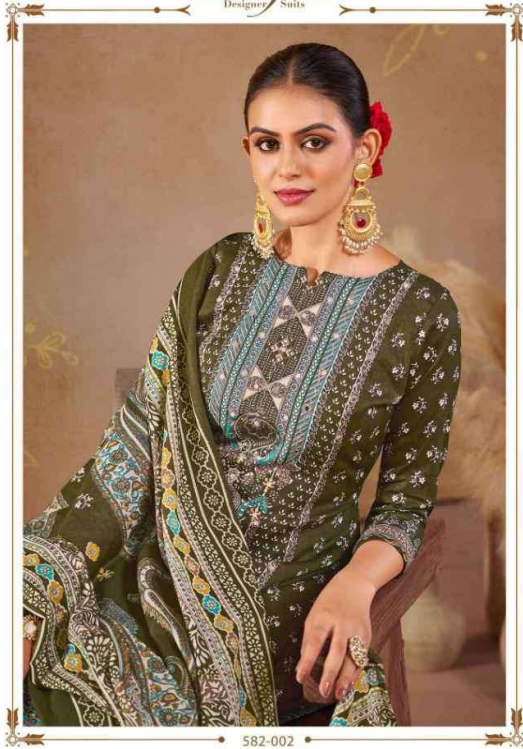

STYLE CATALOG 24

Zulfat®
Designer Suits

582-002

Perfect design