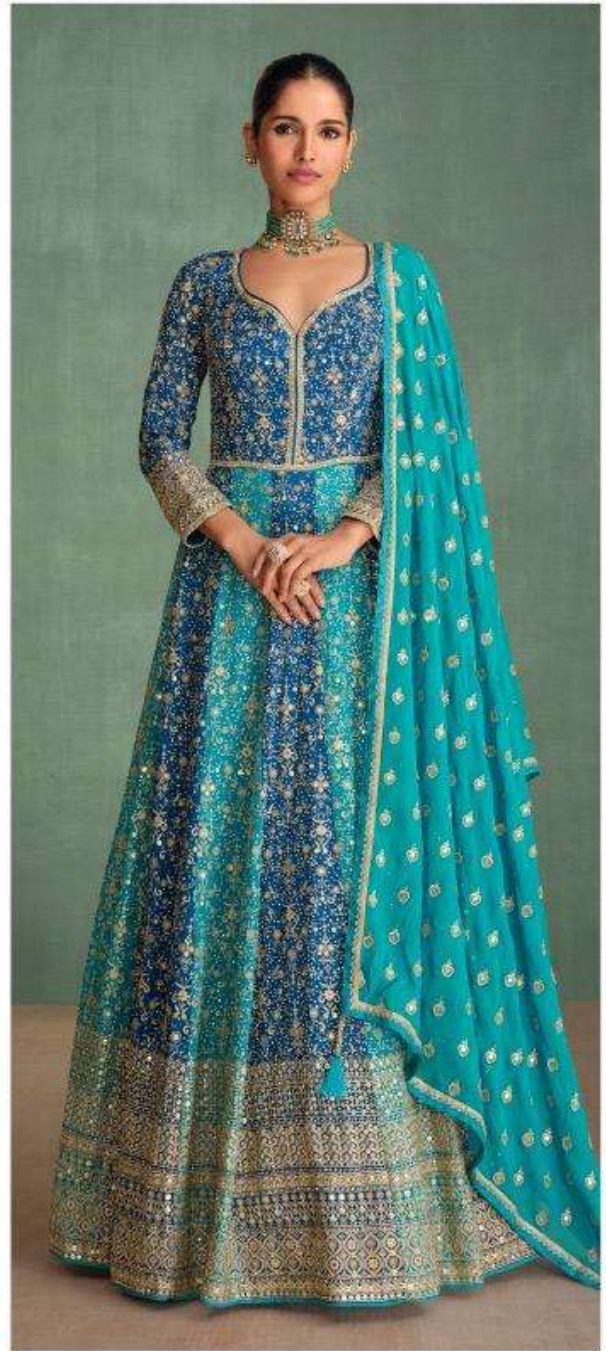

RANG

SAYURI®
Designer

5656

5657