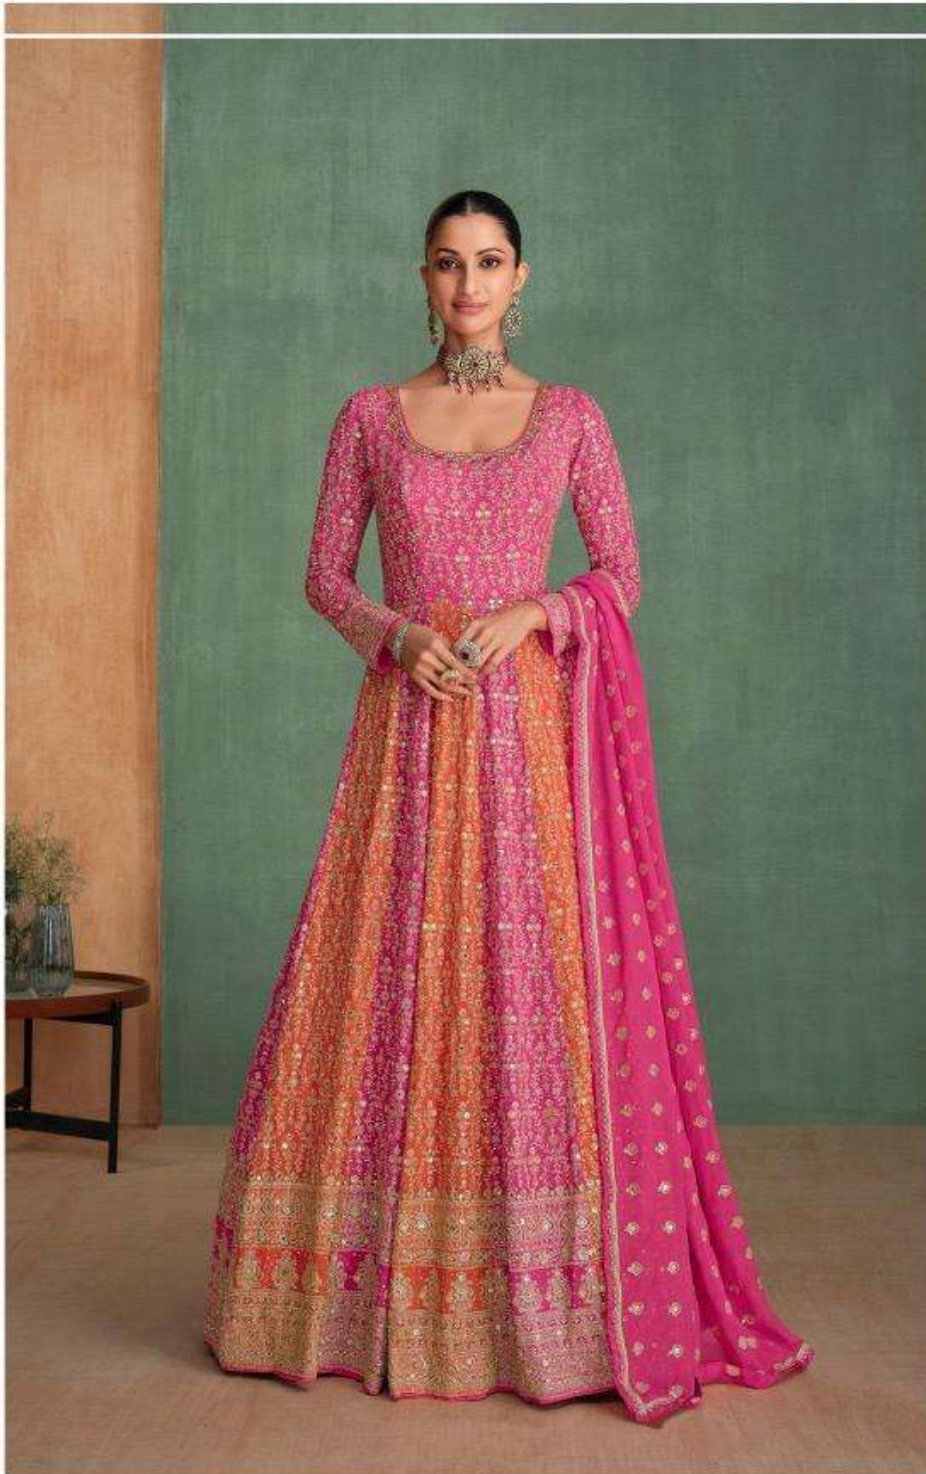

RANG

SAYURI®
Designer

SAYURI[®]
Designer

www.sayuridesigner.com

D NO-5656

Classic Elegance

RANG

SAYURI®
Designer