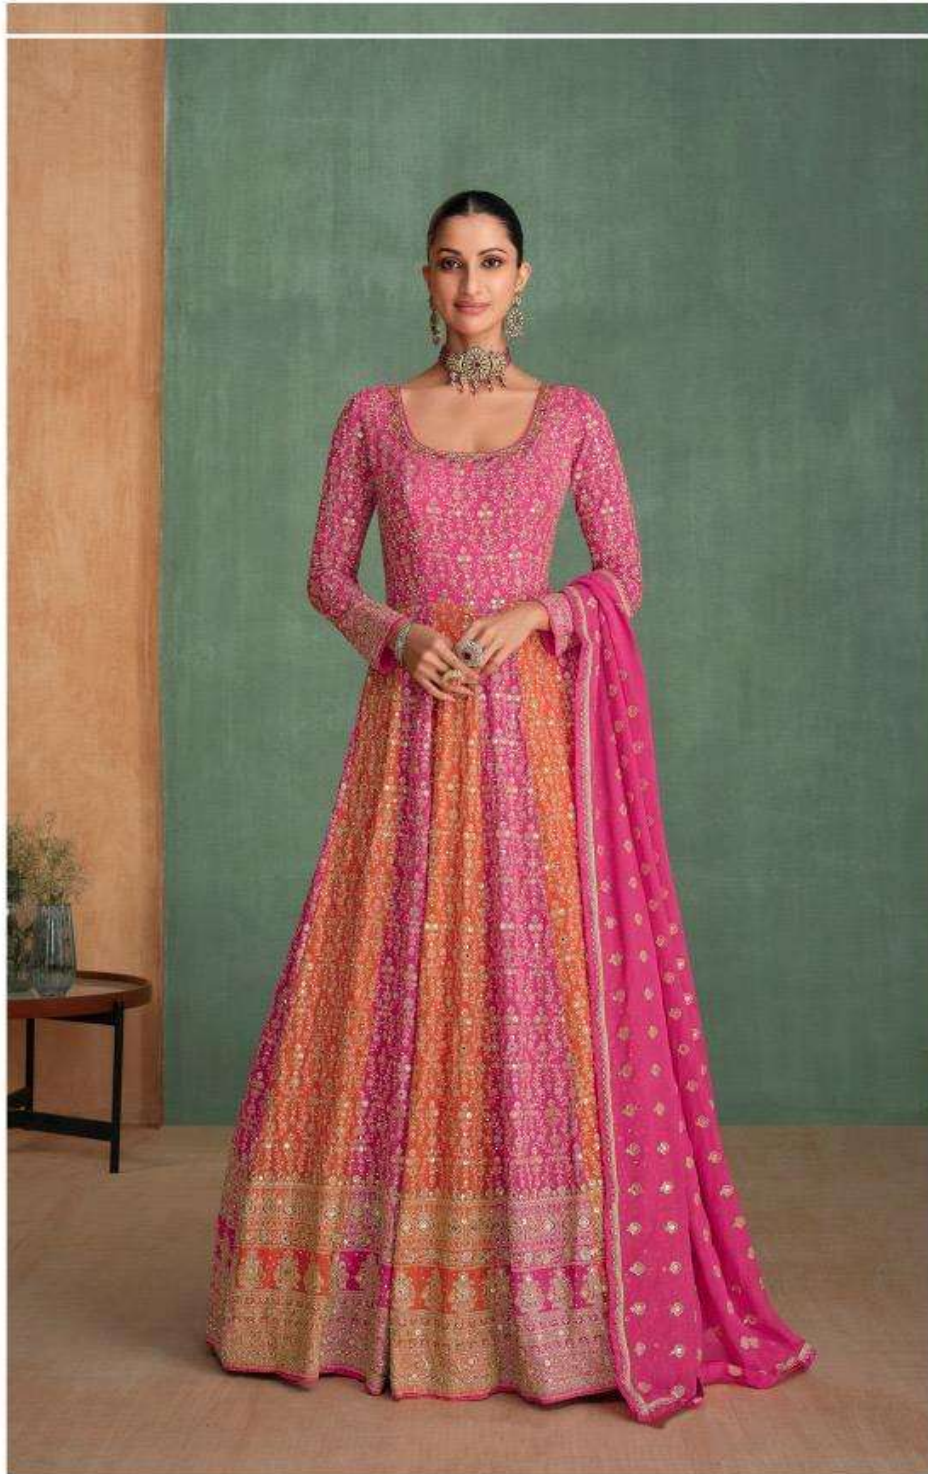

# RANG

  
SAYURI®  
Designer

SAYURI®  
Designer

[www.sayuridesigner.com](http://www.sayuridesigner.com)

D NO-5656

Classic Elegance