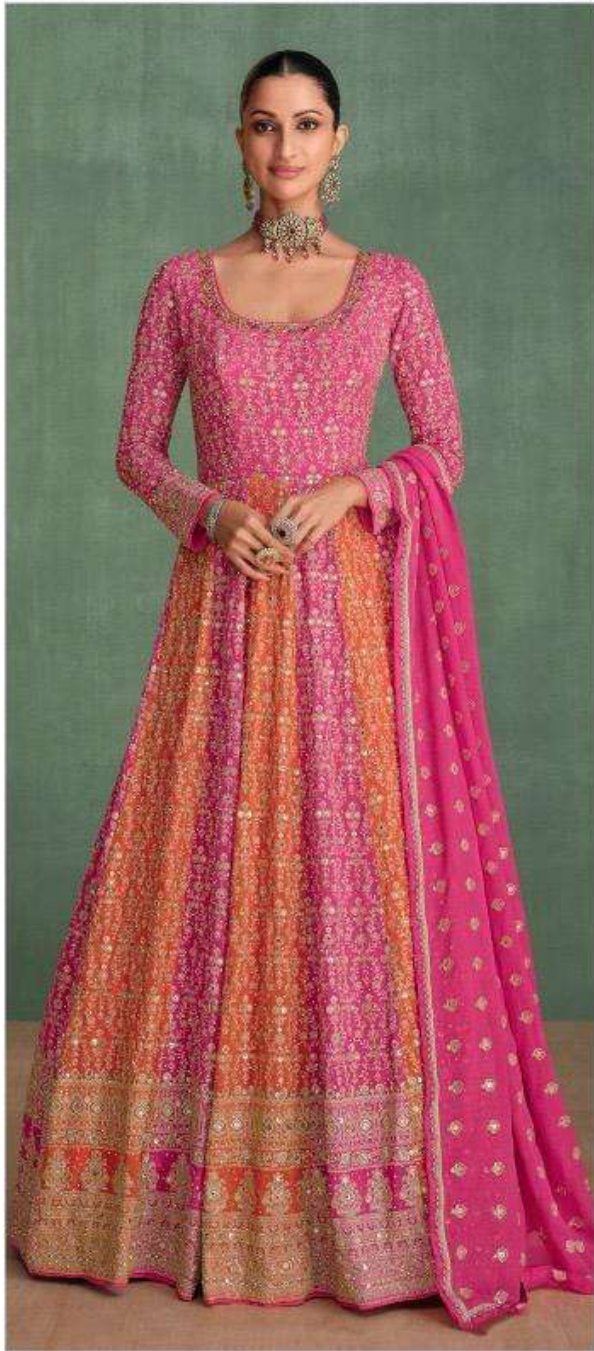

RANG

SAYURI®
Designer

5656