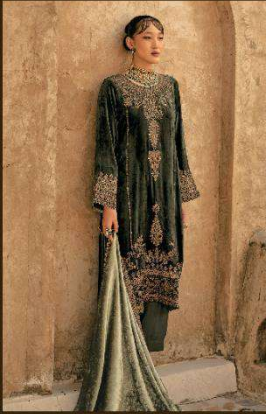

A-1143

A-1145