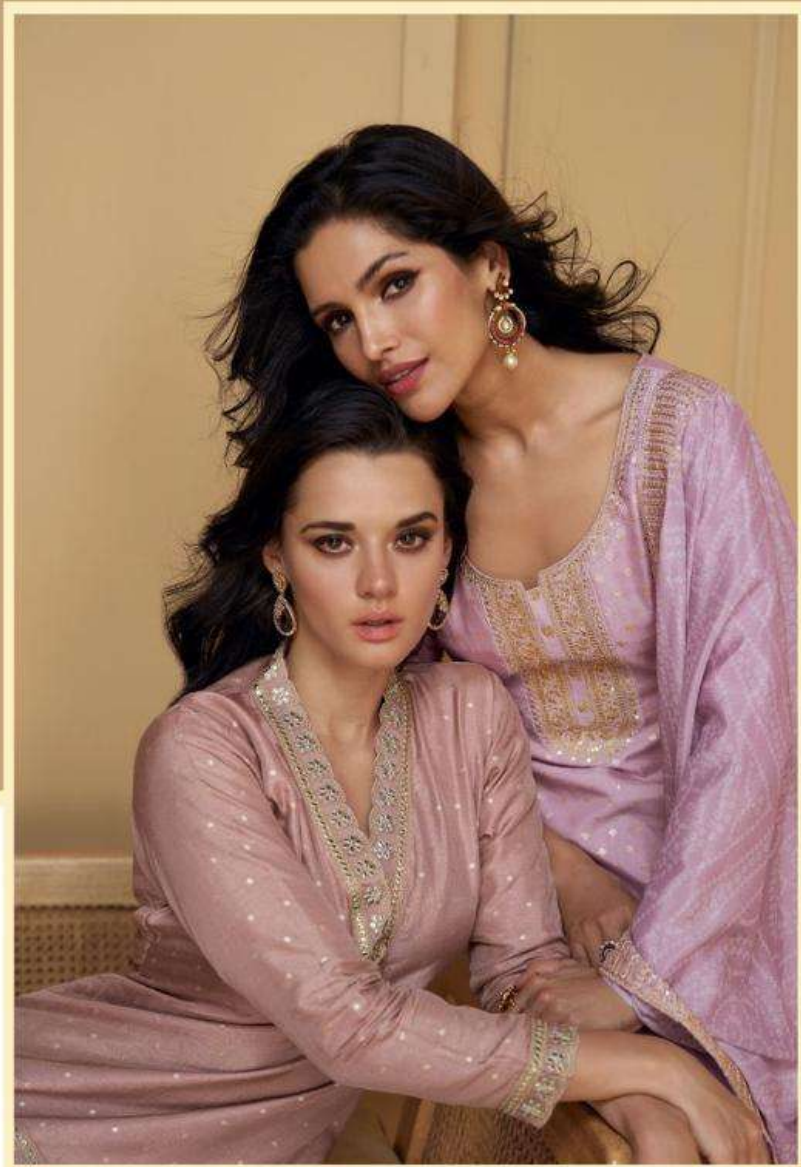

NUTAN

Crafted with the latest designs and amazing color combinations,
is collection will make you fall for it.

SAYURI[®]
— Designer

Classic outfits with a twist of interesting detailing, subtle sheen, rich texture is perfectly wrapped in panache giving style a new meaning and refresh your wardrobe to Indian culture. Crafted to fit the taste of the most demanding fashionista. The designs were multi utility & we could see a few outfits that we could wear up with other everyday...

Fashion Statement _____ D No-5570

SAYURI[®]
Designer

Fashion Statement _____ **D No-5570**

Fashion Statement _____

Candy Colored _____

Royal Elegance _____

Magical Mystery _____

Fashion Frenzy _____